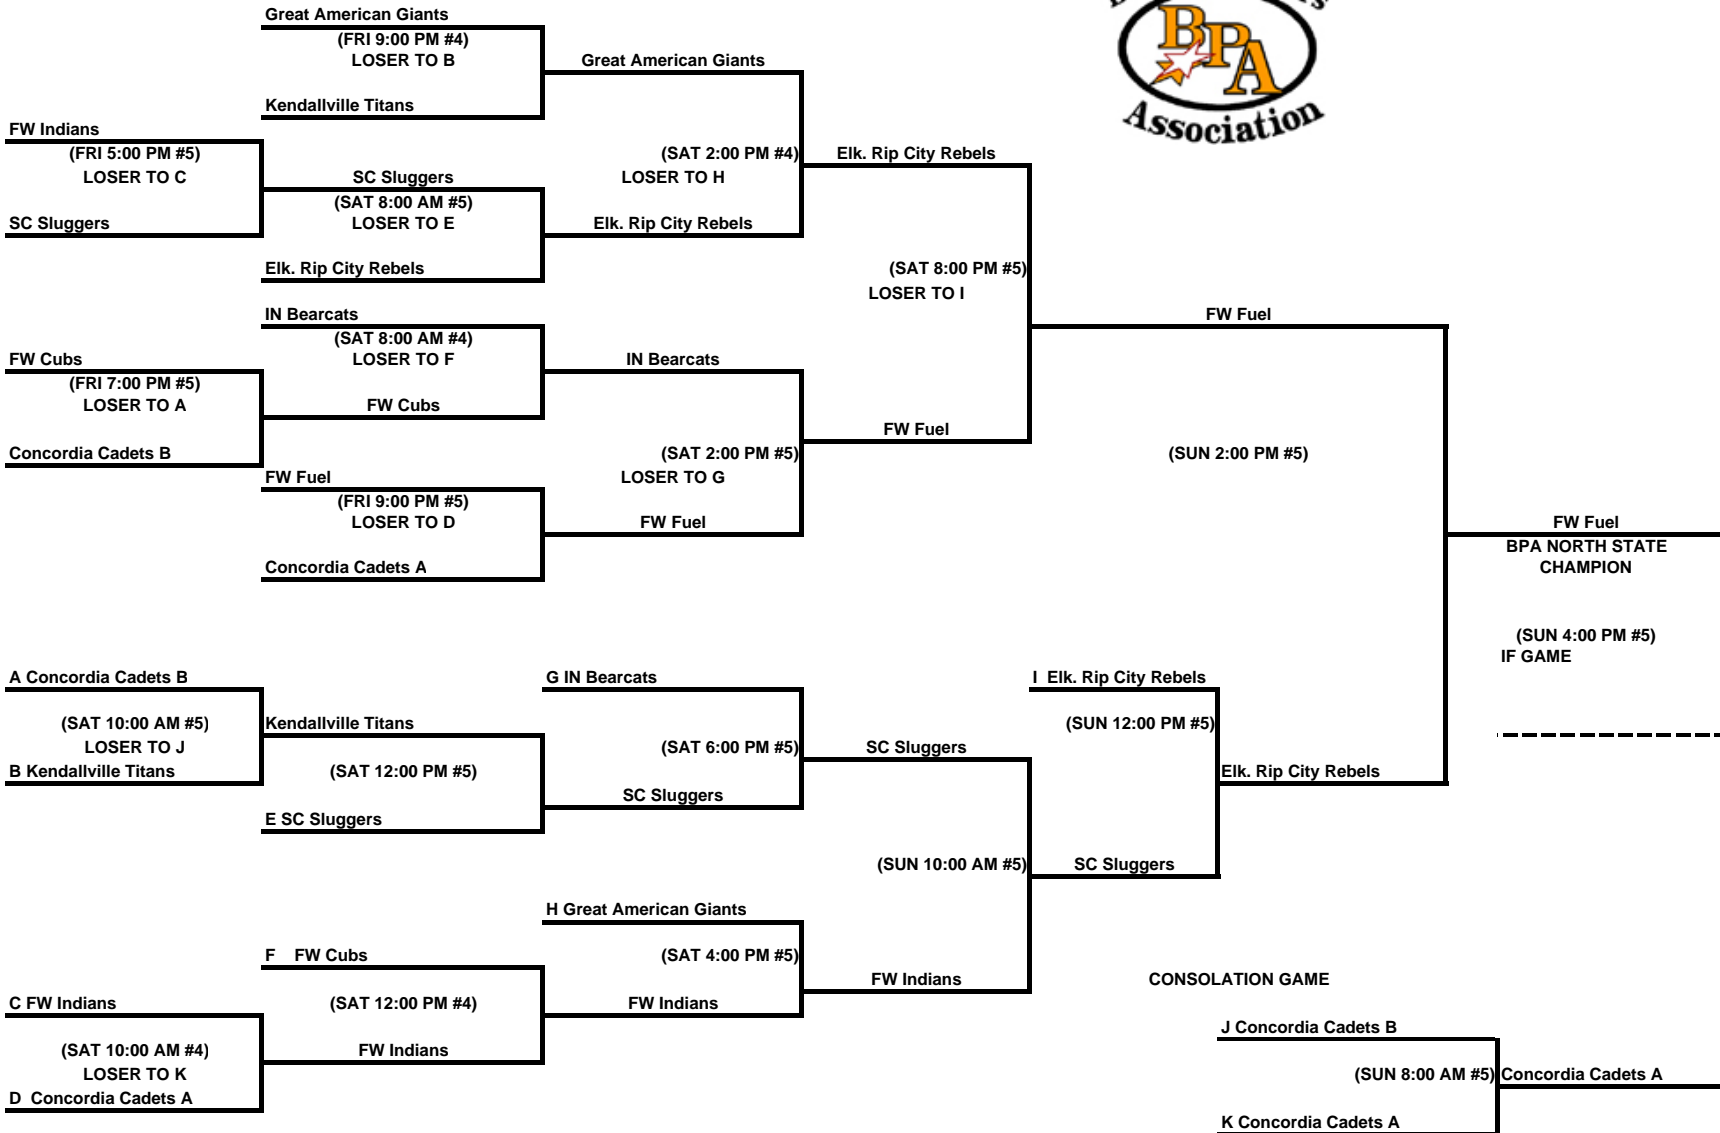

OnTurf Sports BPA NORTH STATE SummerSlam Baseball Tournament

13u Teams

- Concordia Cadets A
- Concordia Cadets B
- Elk. Rip City Rebels
- FW Cubs
- FW Fuel
- FW Indians
- Great American Giants
- IN Bearcats
- Kendallville Titans
- SC Sluggers

Experience the Impact We Make!

Visit OnTurfSports.com for the latest event information
Questions or Comments? Email us at onturfsports@gmail.com