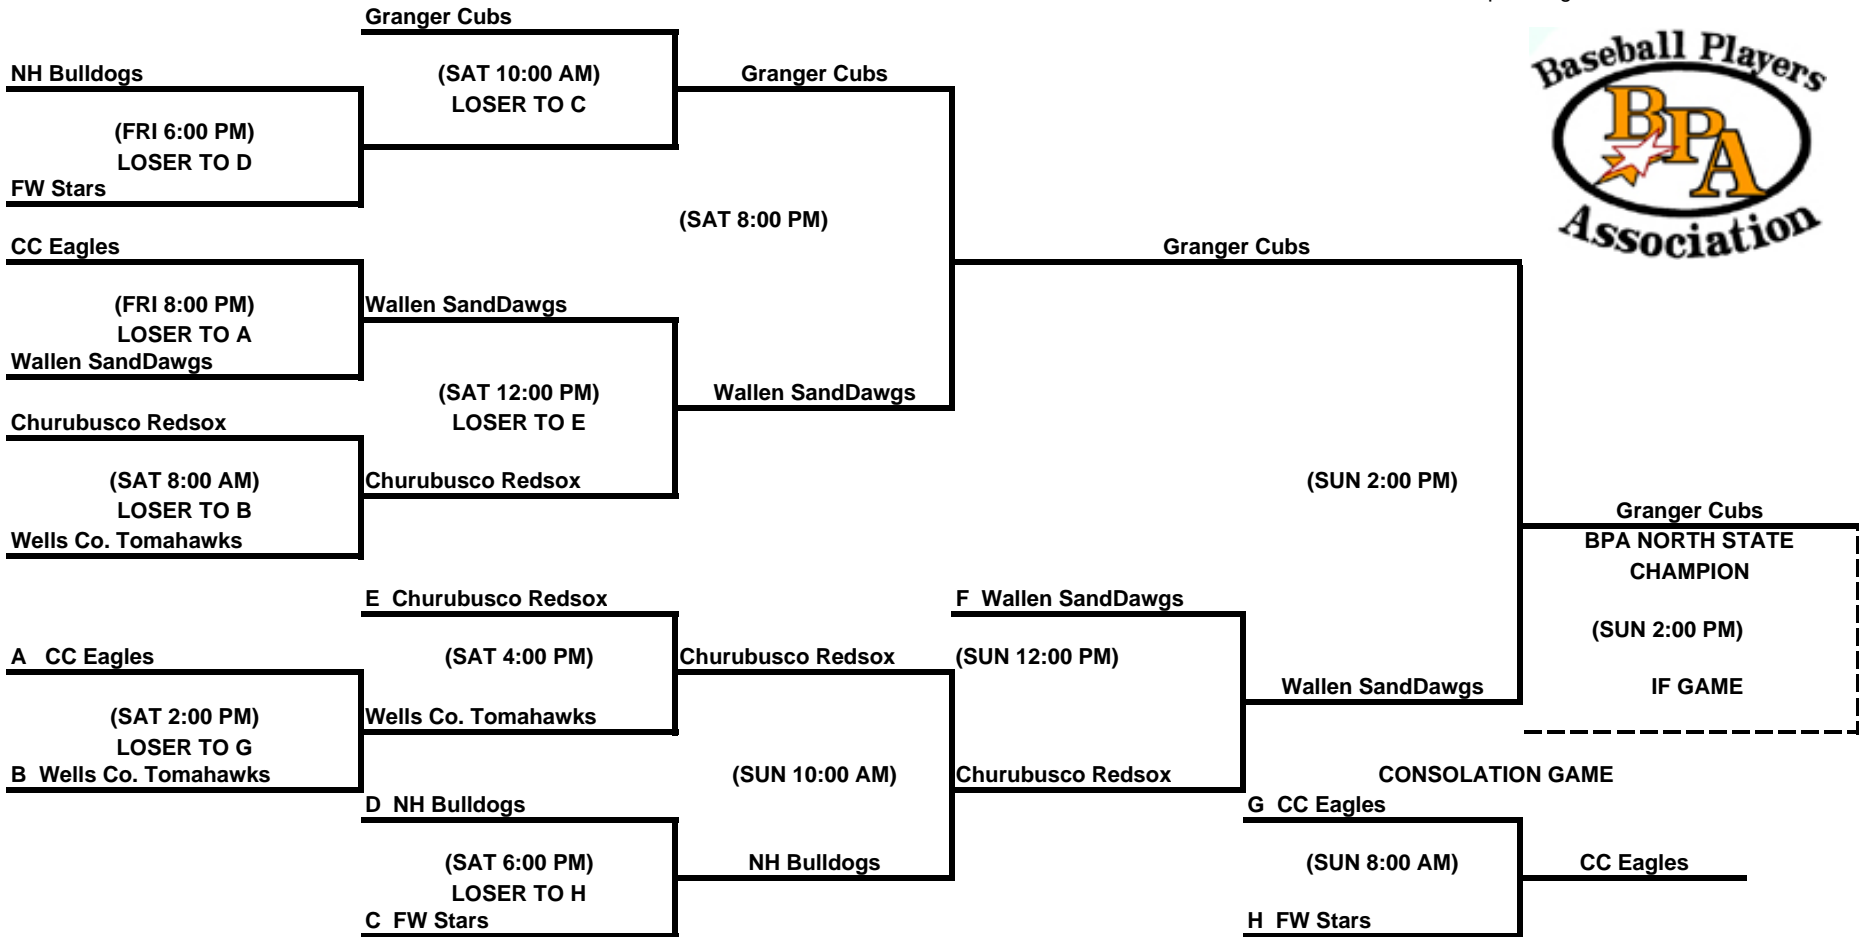

11u Teams

Churubusco Redsox
 CC Eagles
 Granger Cubs
 FW Stars

NH Bulldogs
 Wallen SandDawgs
 Wells Co. Tomahawks

(ALL GAMES ARE ON FIELD #3)

Visit OnTurfSports.com for the latest event information
 Questions or Comments? Email us at onturfsports@gmail.com