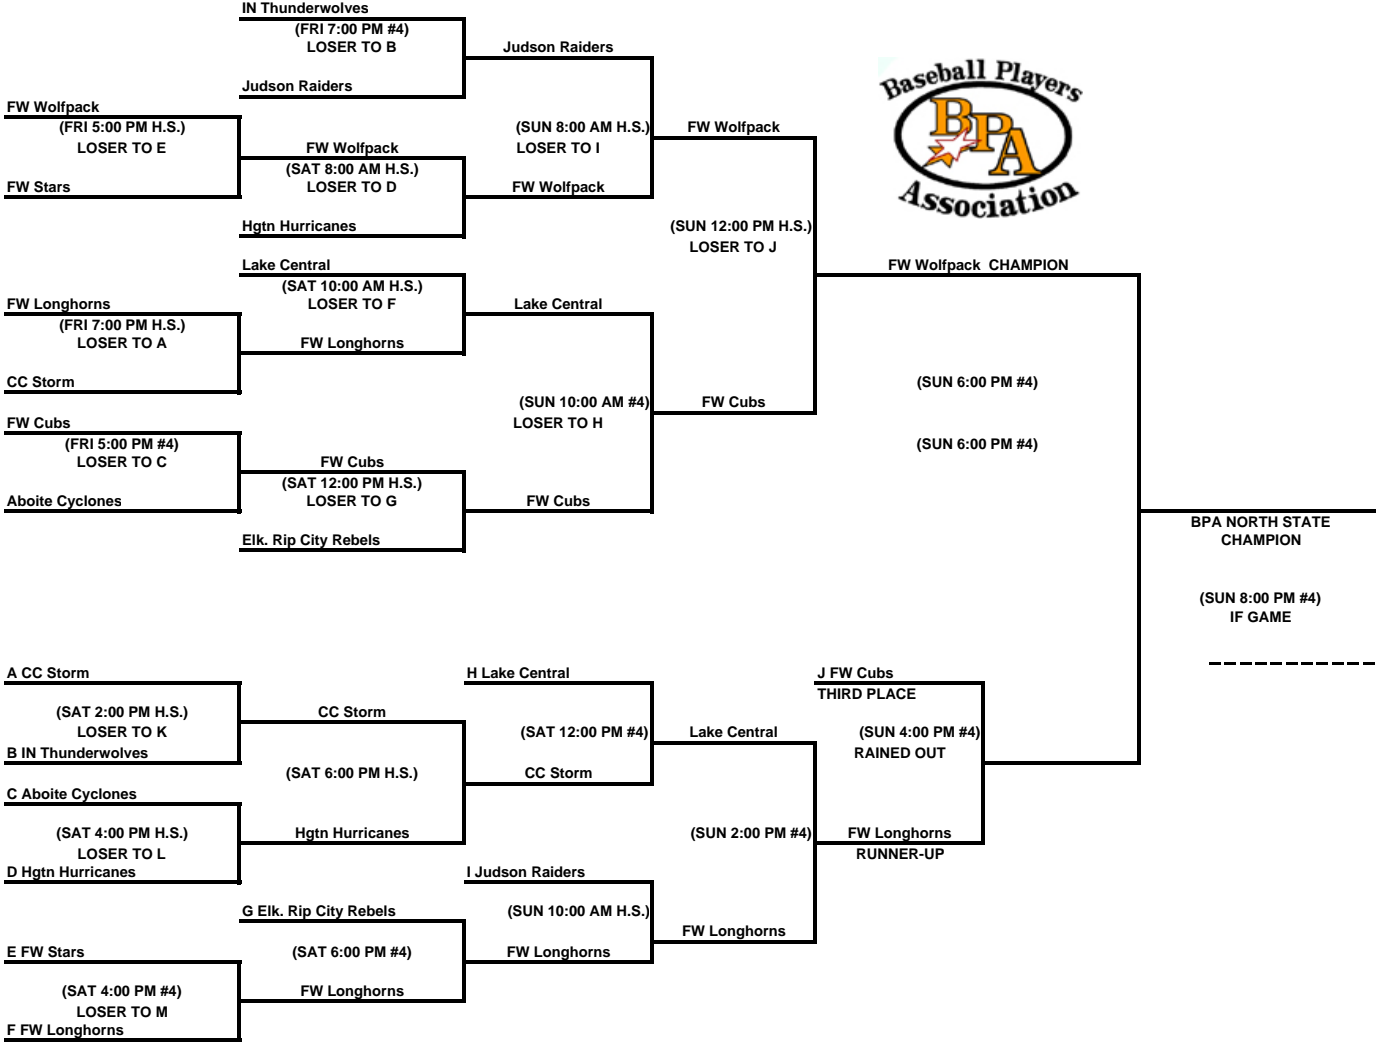

1. **14u Teams**
2. Aboite Cyclones
   - CC Storm
   - Elk. Rip City Rebels
   - FW Cubs
   - FW Longhorns
   - FW Stars
   - FW Wolfpack
   - Hgtn Hurricanes
   - IN Thunderwolves
   - Judson Raiders
   - Lake Central

Visit OnTurfSports.com for the latest event information
Questions or Comments? Email us at onturfsports@gmail.com

H.S. = Columbia City High School
#4 = Field #4 Morsches Park