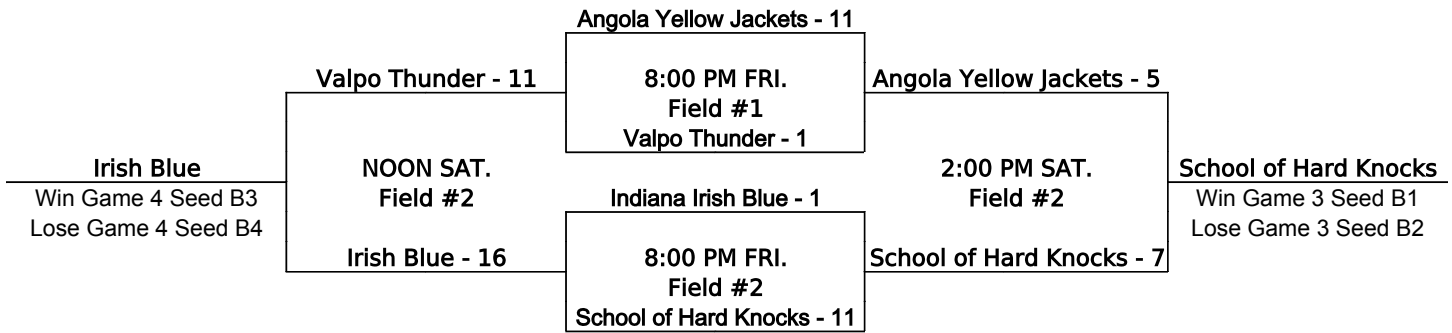

OnTurf Sports

www.onturfsports.com

14u

One Hour and 45 minute Time Limit.
Games may start early as time permits

POD A

POD B

POD C

OnTurf Sports

www.onturfsports.com

14u

One Hour and 45 minute Time Limit.
Games may start early as time permits

SINGLE ELIMINATION BRACKET

Pod/Pool Finish	Bracket Seed	
A1, B1, C1	1,2,3	Runs Allowed
A2, B2, C2	4,5,6	then
A3, B3, C3	7,8,9	Run Scored
A4, B4, C4	10,11,12	then Coin Flip