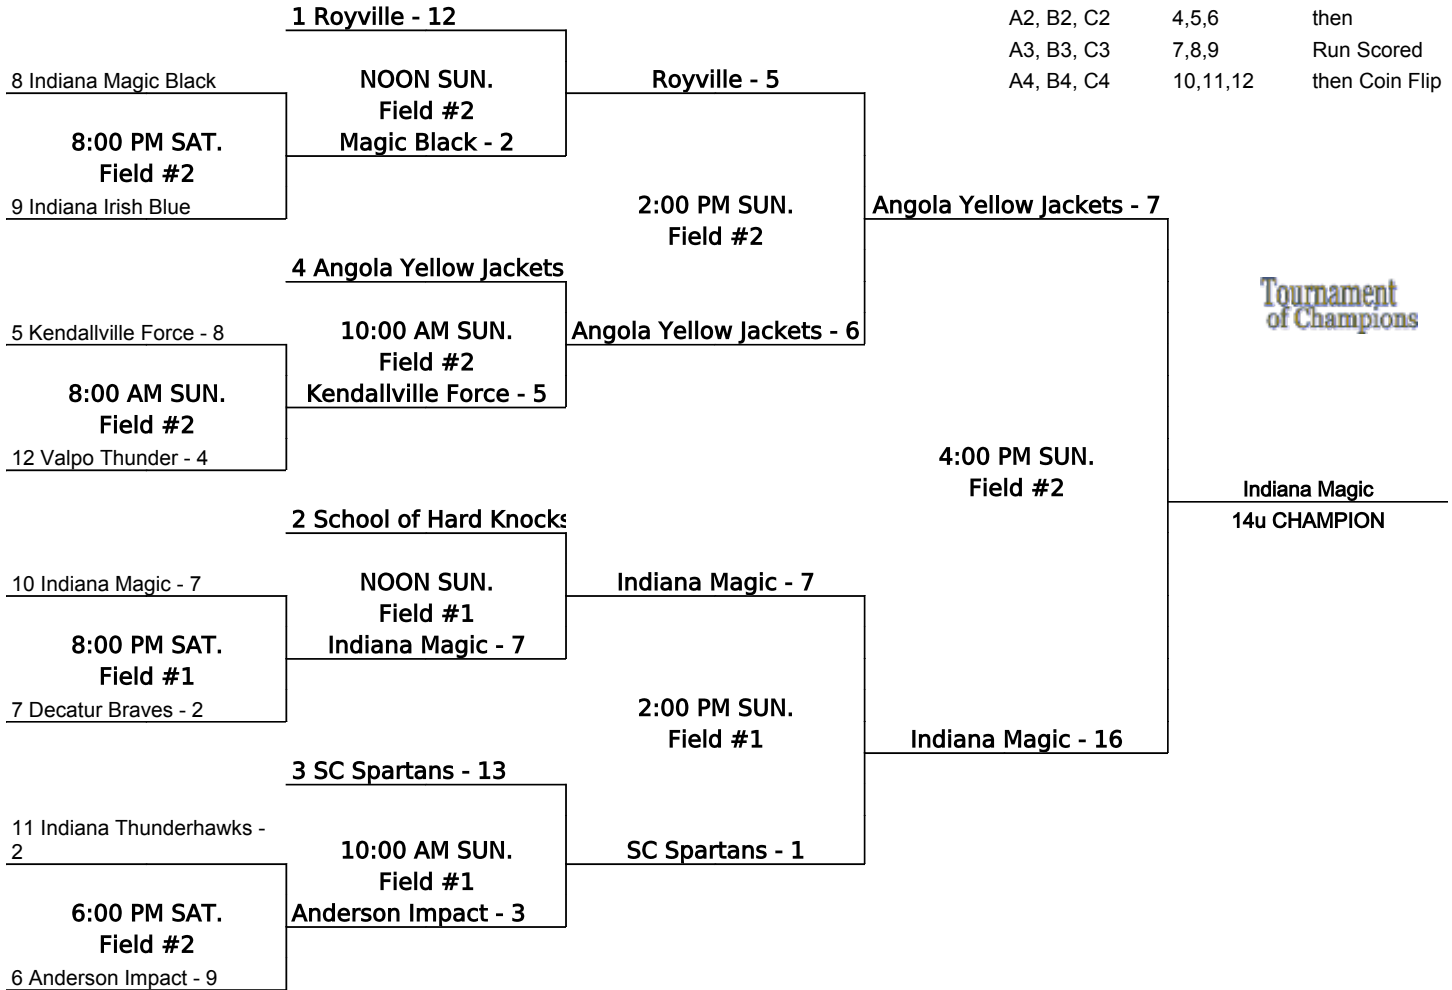

OnTurf Sports

www.onturfsports.com

12u

	Wins	Losses	Ties	HEAD TO HEAD	RUNS ALLOWED	RUNS SCORED	COIN FLIP
POOL A							
1 Walton Warriors	1	1			17	20	
2 Baseball Factory	2	0			14	36	
3 Manchester Squires	0	2			27	2	
POOL B							
1 Northridge Raiders	2	0			7	24	
2 Whitko Wildcats	0	2			32	10	
3 FW Cubs Blue	1	1			14	19	
POOL C							
1 LaPorte Outlaws	1	1			18	14	
2 Michiana Mets	2	0			8	17	
3 FW Cubs Red	0	2			20	15	

Pool Seed	Bracket Seed	
A1, B1, C1	1,2,3	Runs Allowed
A2, B2, C2	4,5,6	then Run Scored
A3, B3, C3	7,8,9	then Coin Flip

SAT. FIELD # 1 FIELD # 3
 NOON [REDACTED] A1 vs A2
 2:00 PM C2 vs C3 A1 vs A3
 4:00 PM B2 vs B1 A2 vs A3