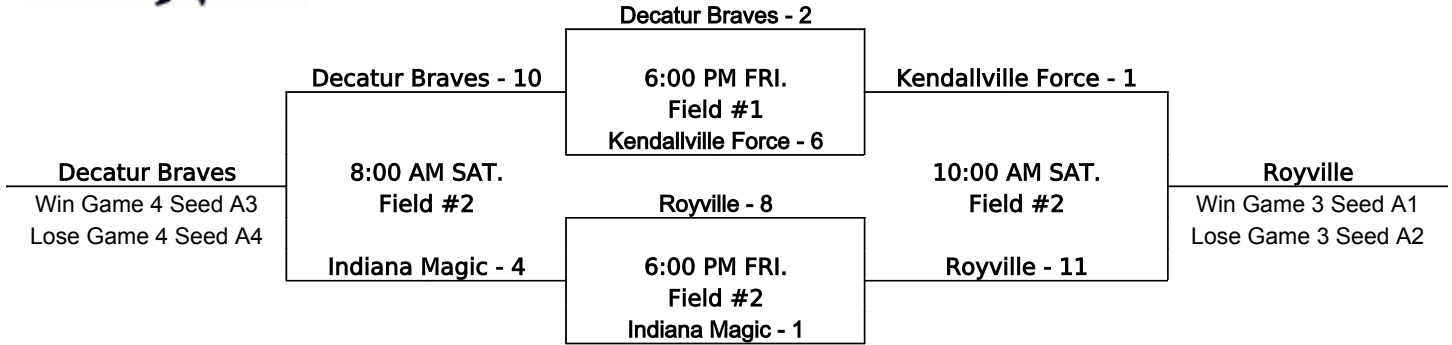

OnTurf Sports

www.onturfsports.com

14u

One Hour and 45 minute Time Limit.
Games may start early as time permits

POD A

POD B

POD C