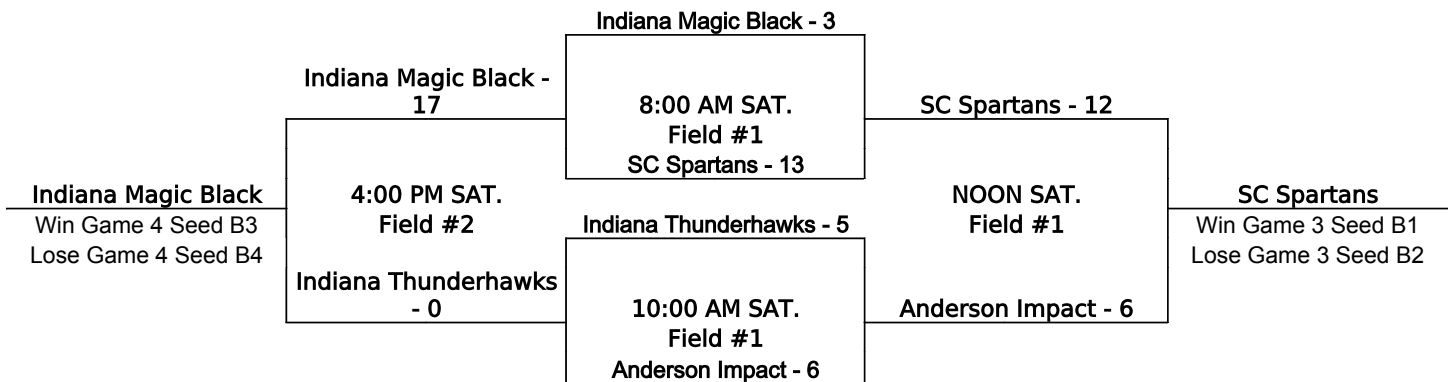

OnTurf Sports

www.onturfsports.com

14u

One Hour and 45 minute Time Limit.
Games may start early as time permits

POD A

POD B

POD C