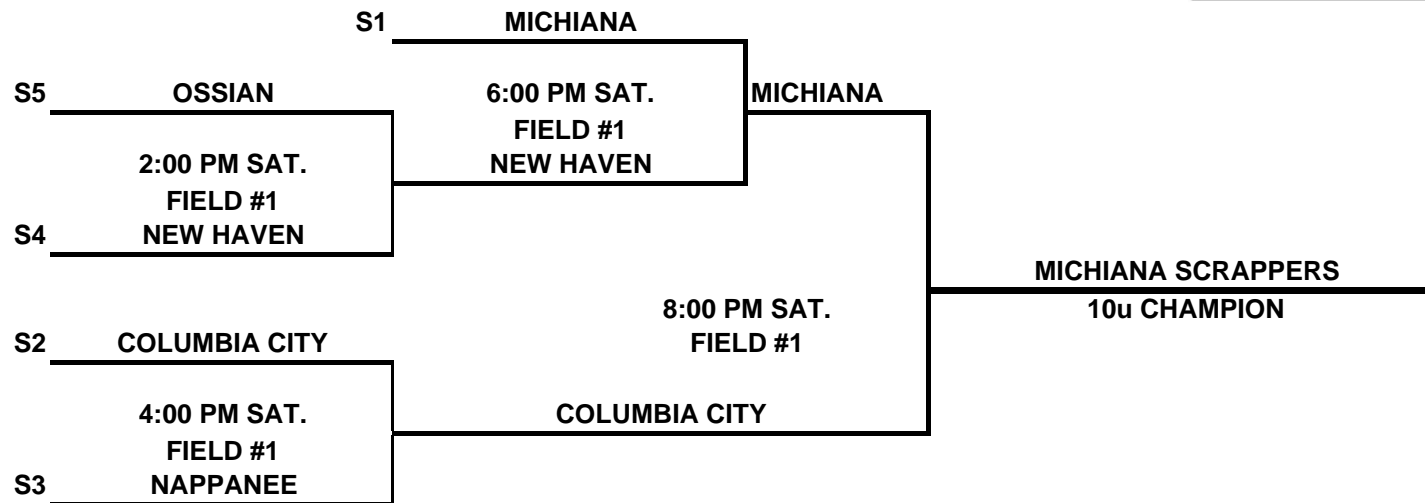

OnTurf Sports

ALL-STAR TOURNAMENT

10u

Games may start early as time permits
Higher Seed is Home Team in Brackets

SINGLE ELIMINATION BRACKET

OnTurf Sports

ALL-STAR TOURNAMENT

12u

Games may start early as time permits
Higher Seed is Home Team in Brackets

SINGLE ELIMINATION BRACKET