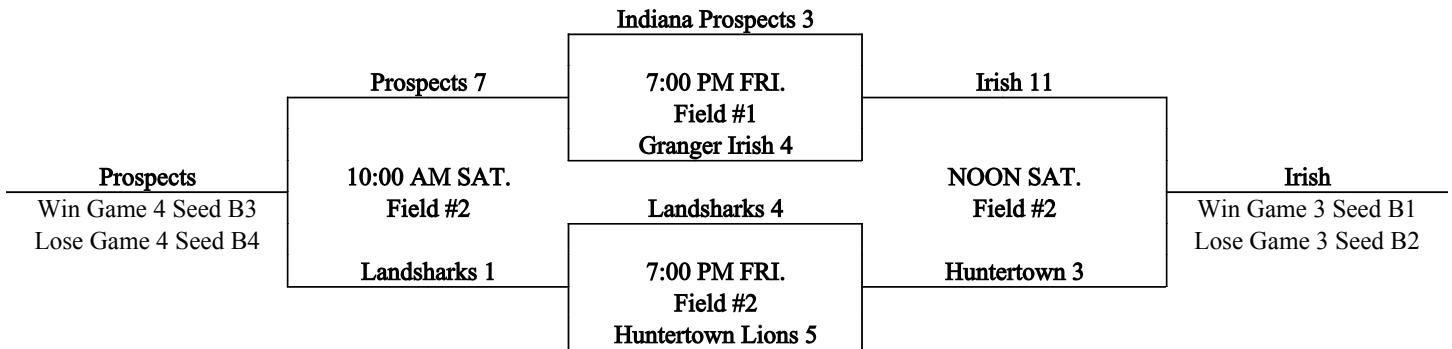

OnTurf Sports

www.onturfsports.com

Check out OnTurf Sports Florida

POD A

One Hour and 30 minute Time Limit.
Games may start early as time permits

11u

Times Corner Spikes 4

POD B

POD C

POOL D

- 1 Whiteland Gators
- 2 Decatur Thunderbirds
- 3 Chesterton Vipers

Wins	Losses	HEAD TO HEAD	RUNS ALLOWED	RUNS SCORED	COIN FLIP
1	1		14	14	
0	2		14	8	
2	0		13	19	

SAT. Field #1
8:00 AM D1 vs D2
10:00 AM D1 vs D3
NOON D2 vs D3

Pod or Pool Finish
A1, B1, C1, D1
A2, B2, C2, D2
A3, B3, C3, D3
A4, B4, C4

Seed #
1, 2, 3 or 4
5, 6, 7 or 8
9,10,11 or 12
13, 14, or 15

Based on the Pod/Pool Finish, the seed for the bracket will be determined by looking at the runs allowed then runs scored if needed then coin toss if needed against the same Finisher in each Pod/Pool