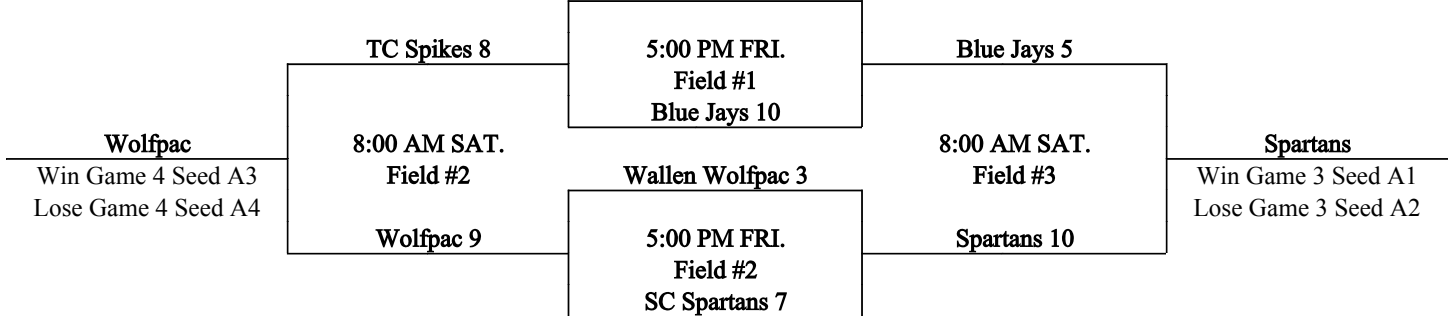

Times Corner Spikes 4

POD B