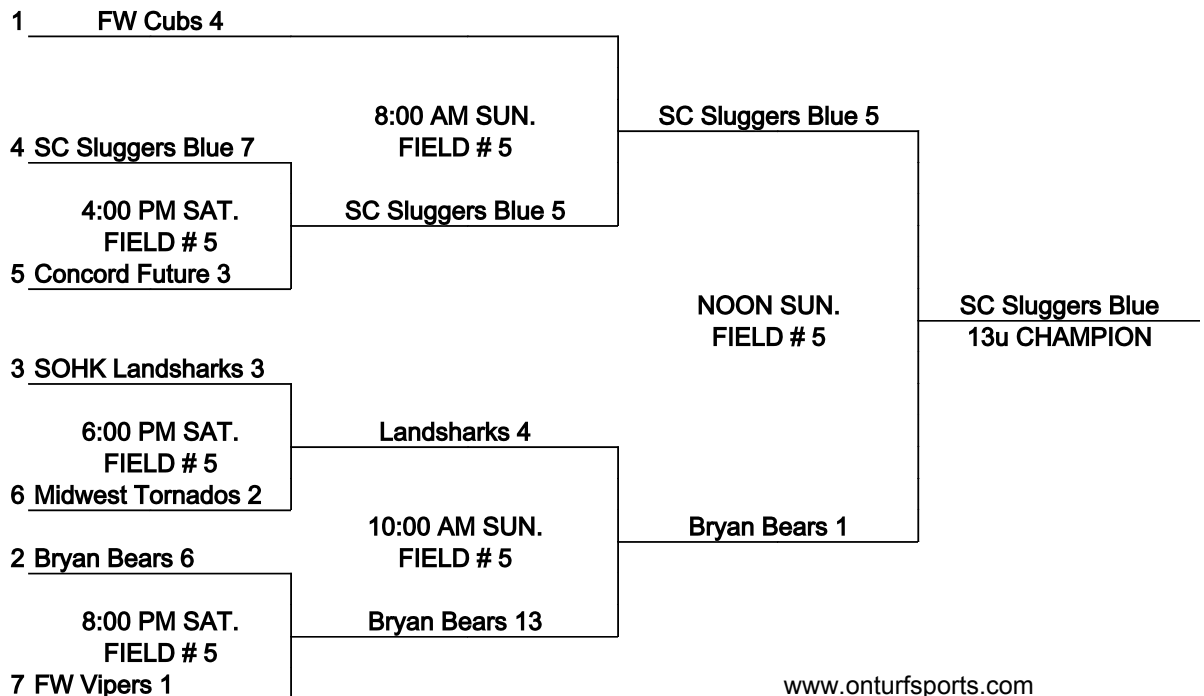

SINGLE ELIMINATION BRACKET