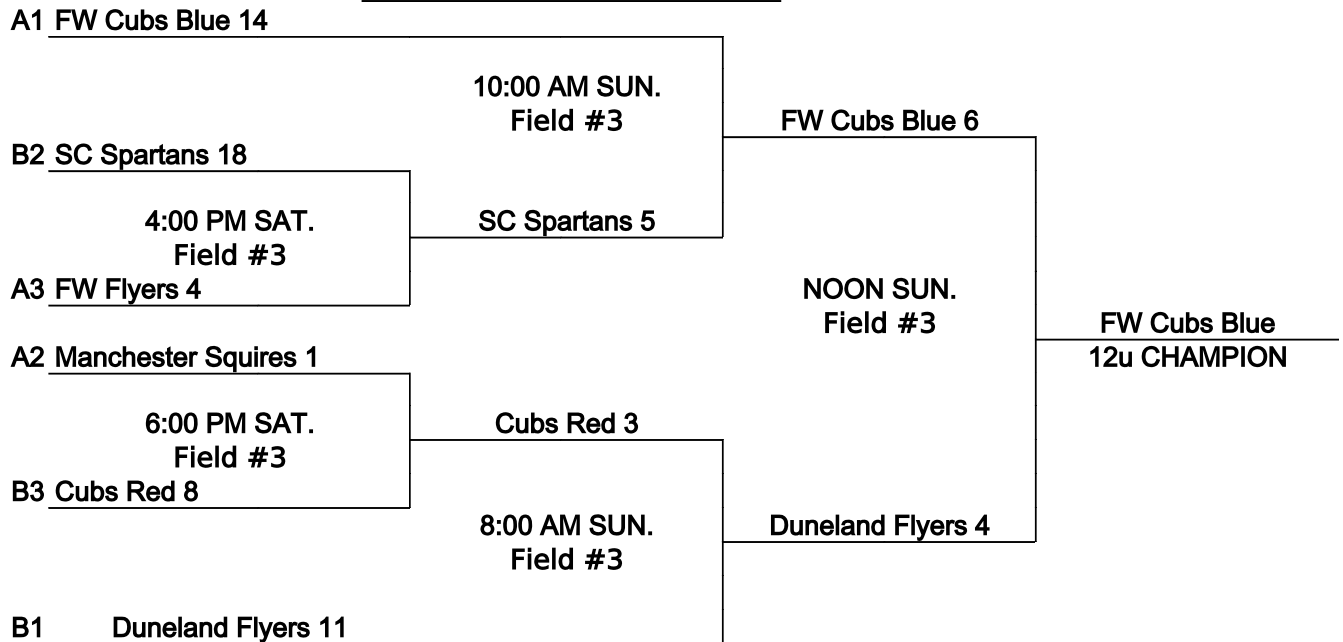

## 12u

	Wins	Losses	HEAD TO HEAD	RUNS ALLOWED	RUNS SCORED	COIN FLIP
<b>POOL A</b>						
1 FW Cubs Blue	2	0		1	33	
2 Manchester Squires	1	1		13	9	
3 FW Flyers	0	2		28	0	
<b>POOL B</b>						
1 FW Cubs Red	0	2		18	1	
2 Duneland Flyers	2	0		1	21	
3 SC Spartans	1	1		10	7	

MORSCHES PARK - 1035 E. SR 205, Columbia City, IN 46725

**FRI.** Field #3  
 5:00 PM A2 vs A3  
 7:00 PM B2 vs B3  
 9:00 PM A1 vs A2

**SAT.** Field #3  
 10:00 AM B1 vs B2  
 NOON A1 vs A3  
 2:00 PM B1 vs B3

### SINGLE ELIMINATION BRACKET