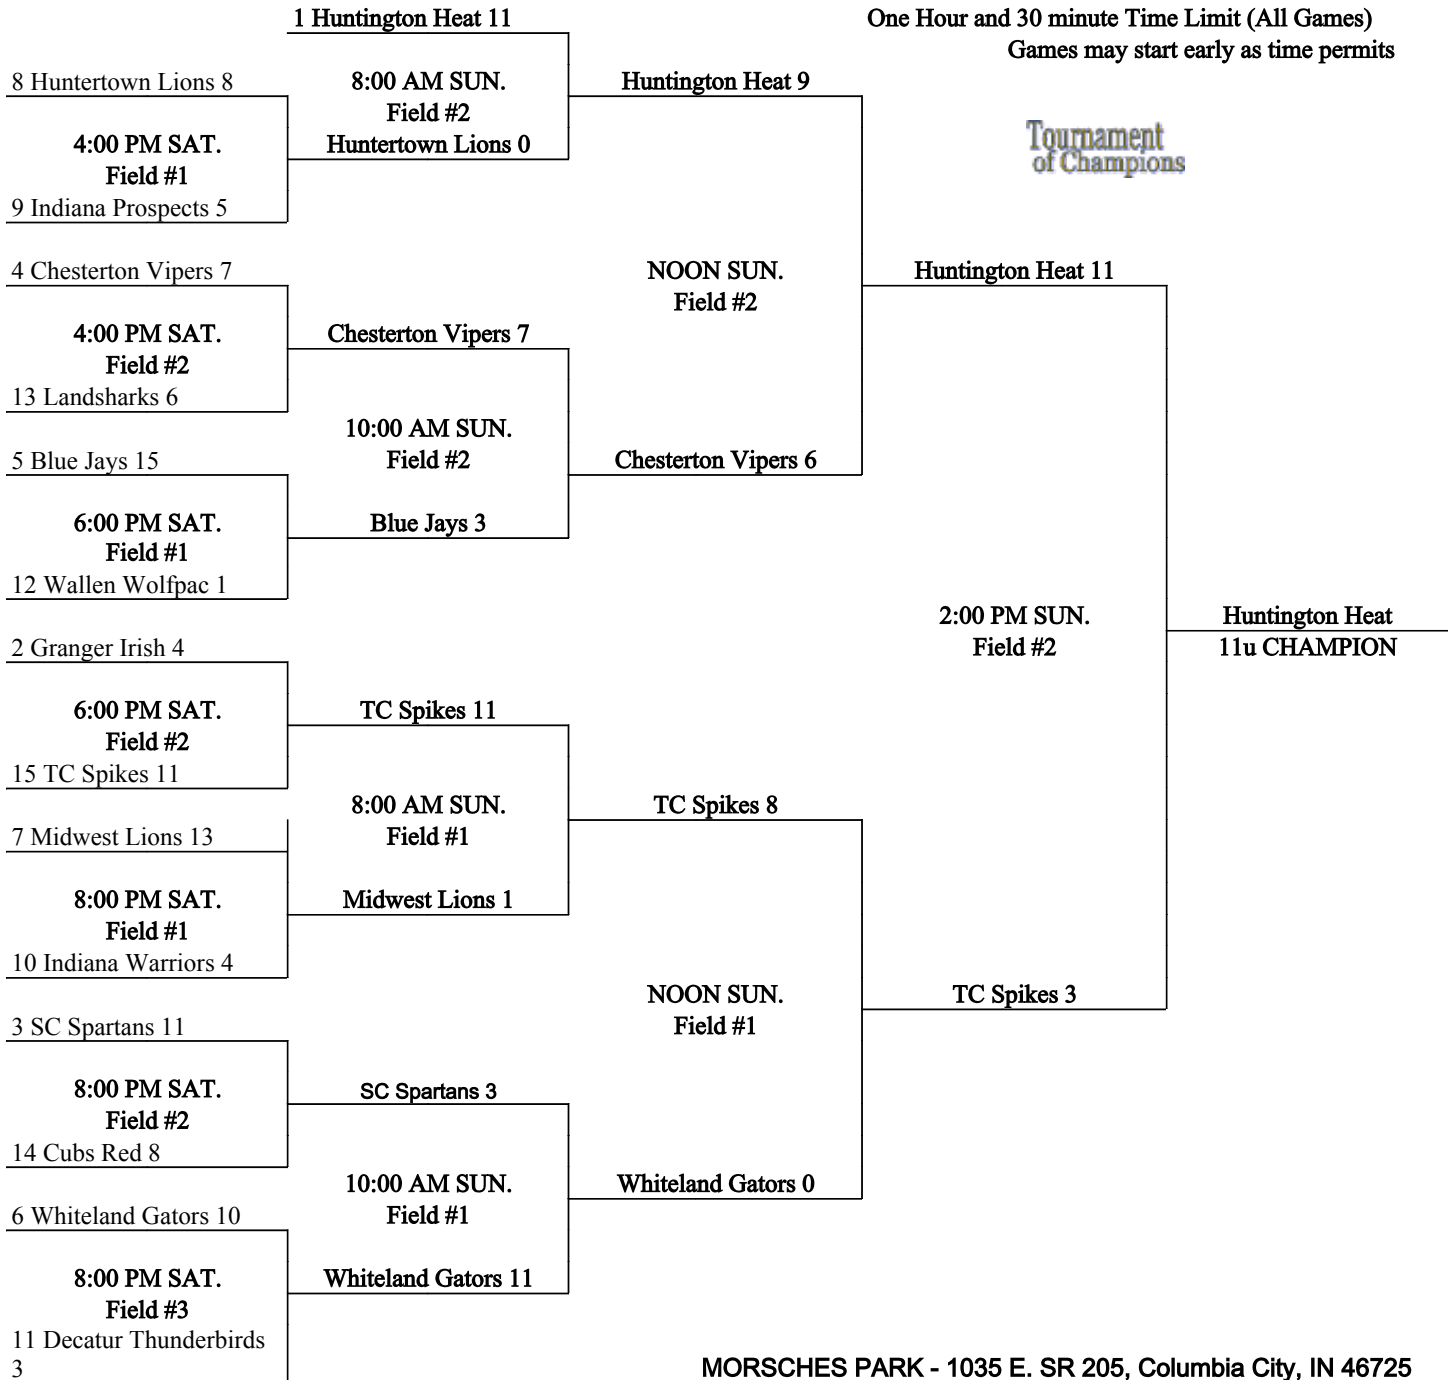

OnTurf Sports

www.onturfsports.com

Check out OnTurf Sports Florida

SINGLE ELIMINATION BRACKET

11u

One Hour and 30 minute Time Limit (All Games)
Games may start early as time permits

Tournament
of Champions

MORSCHES PARK - 1035 E. SR 205, Columbia City, IN 46725