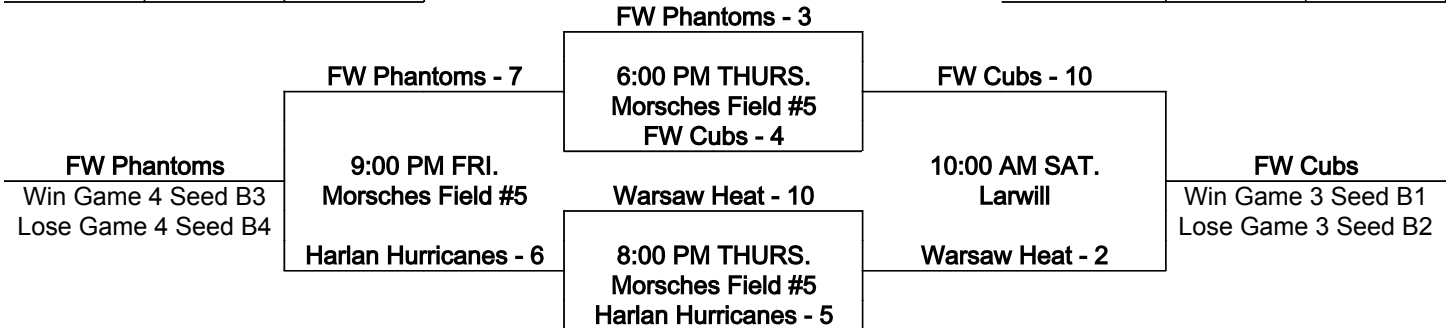

www.onturfsports.com

Check out OnTurf Sports Florida

SINGLE ELIMINATION BRACKET

12u

MORSCHES PARK - 1035 E. SR 205, Columbia City, IN 46725

OnTurf Sports

www.onturfsports.com

Check out OnTurf Sports Florida

13u

	RA	RS
Storm A3	9	16
Cadets A4	21	4

POD A

	RA	RS
Royville A1	5	15
Vipers A2	10	10

	RA	RS
PhantomB3	10	10
HarlanB4	17	11

POD B

	RA	RS
FW Cubs B1	5	14
Heat B2	15	12

MORSCHES PARK - 1035 E. SR 205, Columbia City, IN 46725

LARWILL PARK - 6538 West 100 North, Larwill, IN 46764

POOL C	Wins	Losses	HEAD TO HEAD	RUNS ALLOWED	RUNS SCORED	COIN FLIP
1 Indiana Elite	2	0		7	19	
2 Indiana Magic	1	1		13	7	
3 Wells Co. Tomahawks	0	2		22	2	

FRI.	Morsches Field #5	Pod/Pool Finish	Bracket Seed	Based on the Pod/Pool Finish, the seed for the bracket will be determined by looking at the runs allowed then runs scored if needed then coin toss if needed against the same Finisher (ex A1,B1,C1) in each Pod/Pool
7:00 PM	C1 vs C2	A1, B1, C1	1, 2 or 3	
SAT.	Morsches Field #5	A2, B2, C2	4, 5 or 6	
10:00 AM	C1 vs C3	A3, B3, C3	7, 8 or 9	
NOON	C2 vs C3	A4, B4	10 or 11	