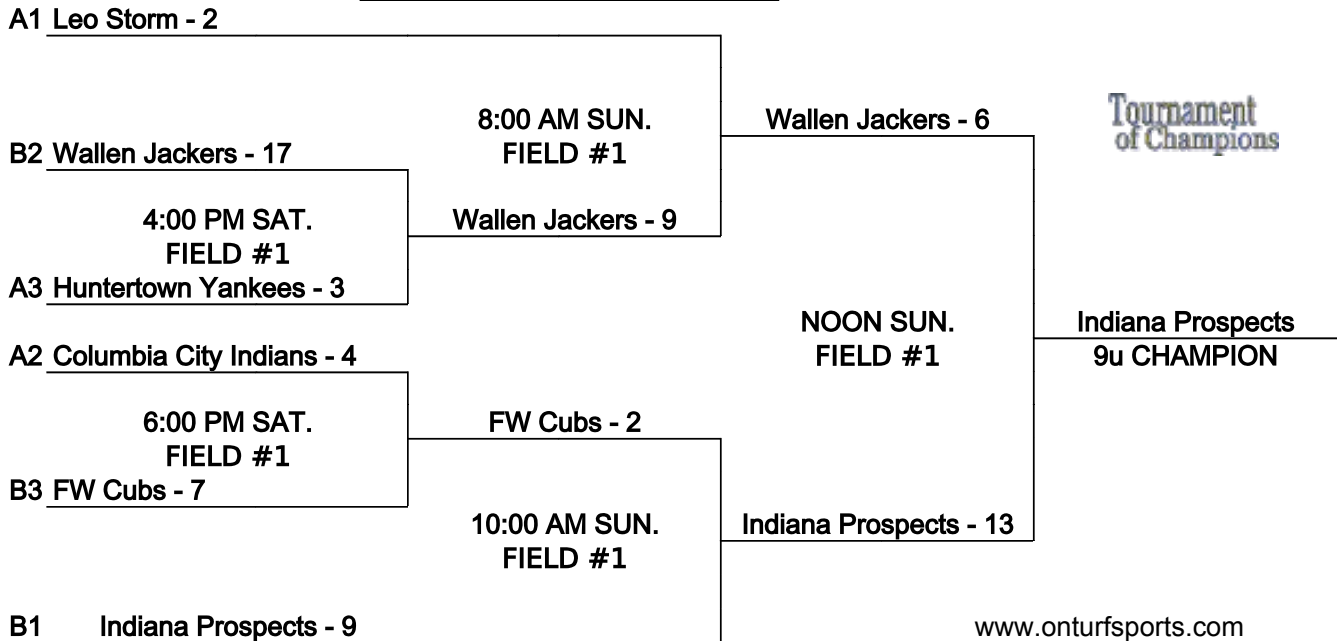

International Tie Breaker - Start inning with last recorded batted out as Runner on 2nd Base with No outs.

SINGLE ELIMINATION BRACKET

Tournament of Champions

OnTurf Sports

www.onturfsports.com

Check out OnTurf Sports Florida