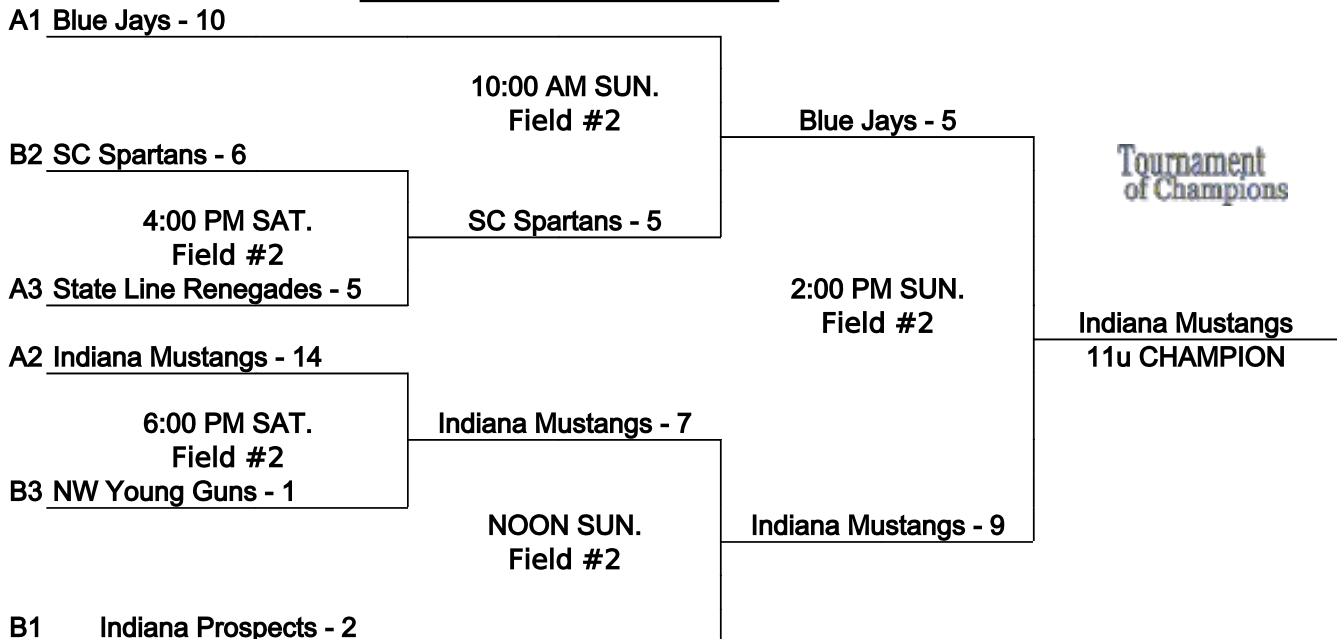

International Tie Breaker - Start inning with last recorded batted out as Runner on 2nd Base with No outs.

SINGLE ELIMINATION BRACKET

OnTurf Sports

www.onturfsports.com

Check out OnTurf Sports Florida

12u

POD A