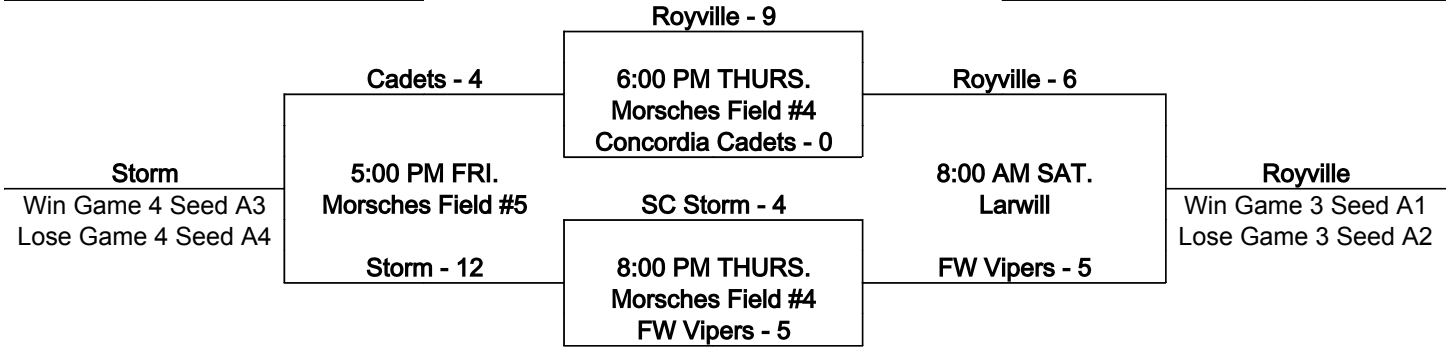

Pitching: No Pitching Restrictions

Higher Seed is Home Team. Coin Flip if the Same Seed

International Tie Breaker - Start inning with last recorded batted out as Runner on 2nd Base with No outs.

OnTurf Sports

www.onturfsports.com

Check out OnTurf Sports Florida

SINGLE ELIMINATION BRACKET

12u

MORSCHES PARK - 1035 E. SR 205, Columbia City, IN 46725

OnTurf Sports

www.onturfsports.com

Check out OnTurf Sports Florida

13u

	RA	RS
Storm A3	9	16
Cadets A4	21	4

POD A

	RA	RS
Royville A1	5	15
Vipers A2	10	10

	RA	RS
PhantomB3	10	10
HarlanB4	17	11

POD B

	RA	RS
FW Cubs B1	5	14
Heat B2	15	12

MORSCHES PARK - 1035 E. SR 205, Columbia City, IN 46725