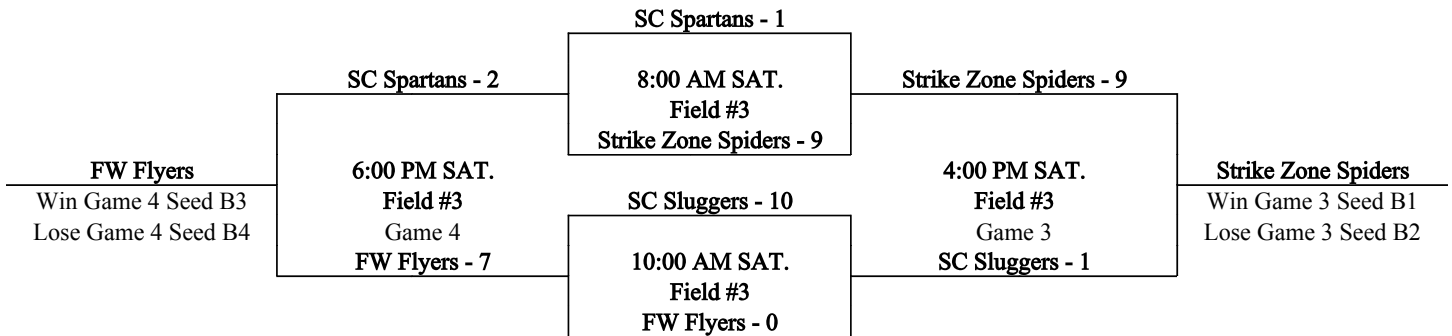

POD B

One Hour and 30 minute Time Limit (All Games EXCEPT One Hour 45 minute Championship Game)

Games may start early as time permits

Run Rule: 12 runs after 3 innings, 10 after 4, 8 after 5

Bats: No Bat Restrictions

Pitching: No Pitching Restrictions

Higher Seed is Home Team. Coin Flip if the Same Seed

International Tie Breaker - Start inning with last recorded batted out as Runner on 2nd Base with No outs.