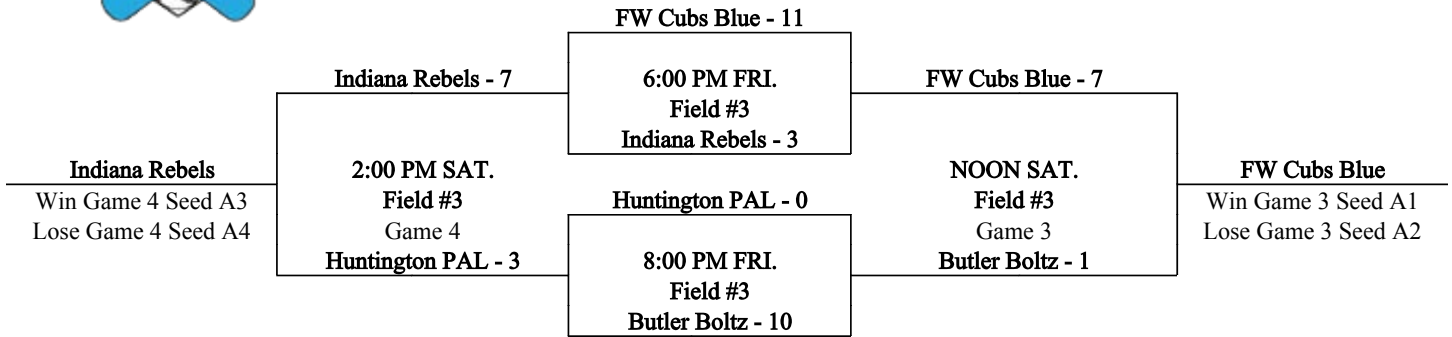

International Tie Breaker - Start inning with last recorded batted out as Runner on 2nd Base with No outs.

SINGLE ELIMINATION BRACKET

OnTurf Sports

www.onturfsports.com

Check out OnTurf Sports Florida

12u

POD A

Pitching: No Pitching Restrictions

Higher Seed is Home Team. Coin Flip if the Same Seed

International Tie Breaker - Start inning with last recorded batted out as Runner on 2nd Base with No outs.

OnTurf Sports