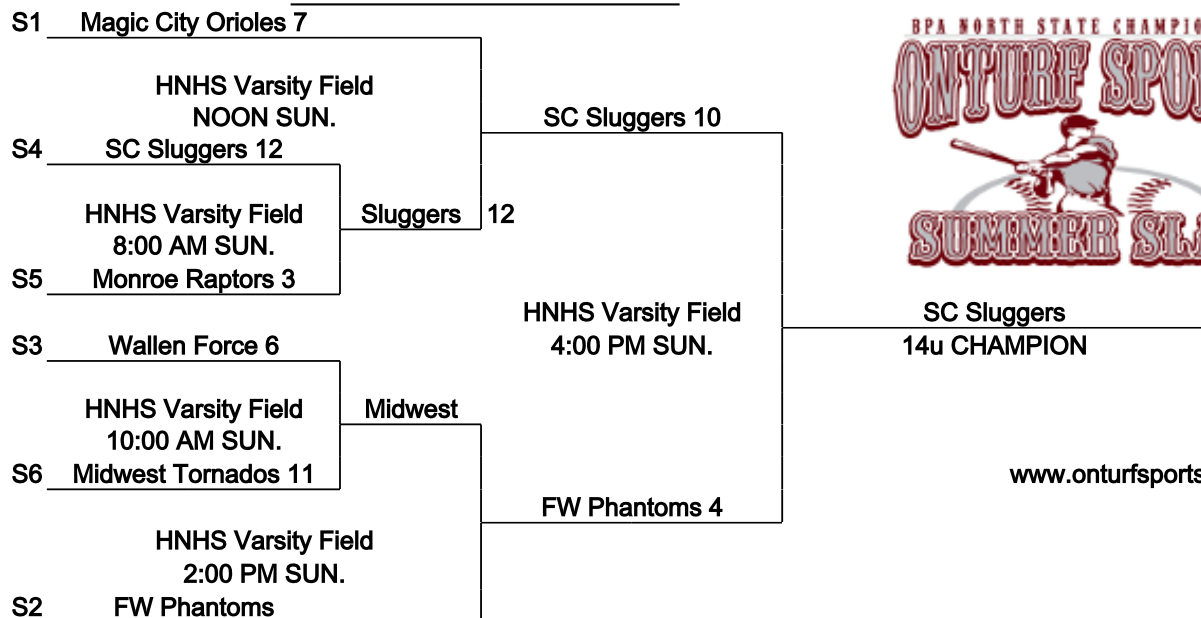

OnTurf Sports

14u

	Pool Finish	Wins	Losses	HEAD TO HEAD	RUNS ALLOWED	RUNS SCORED	COIN FLIP	SEED
Pool A								
1 FW Phantoms	A1	1			3	4		S2
2 SC Sluggers	A2	1	1		4	17		S4
3 Midwest Tornados	A3		1		14	0		S6
Pool B								
1 Wallen Force	B2	1			2	12		S3
2 Monroe Raptors	B3	0	2		22	2		S5
3 Magic City Orioles	B1	1			0	10		S1

HNHS Varsity Field - 450 Macgahan Street, Huntington, IN 46750

SAT.			
8:00 AM	Wallen Force vs. Monroe Raptors	Pool Finish	Seed #
10:00 AM	FW Phantoms vs. SC Sluggers	A1, B1	1 or 2
NOON	Monroe Raptors vs. Magic City Orioles	A2, B2	3 or 4
2:00 PM	SC Sluggers vs. Midwest Tornados	A3, B3	5 or 6
4:00 PM	Wallen Force vs. Magic City Orioles	Based on the Pool Finish, the seed for the bracket will be determined by looking at the runs allowed then runs scored if needed then coin toss against the same Finisher in each Pool	
6:00 PM	FW Phantoms vs. Midwest Tornados		

One Hour and 45 minute Time Limit for ALL games

Games may start early as time permits

In age divisions 13 above, pitchers will be allowed to pitch ten (12) innings in two (2) consecutive days

Run Rule: 12 runs after 3 innings, 10 after 4, 8 after 5

Coin Flip every game

International Tie Breaker - Start inning with last recorded batted out as Runner on 2nd Base with No outs.

SINGLE ELIMINATION BRACKET

www.onturfsports.com

Check out the 2014 High School Baseball Tour at our website!
HNHS Varsity Field - 450 Macgahan Street, Huntington, IN 46750