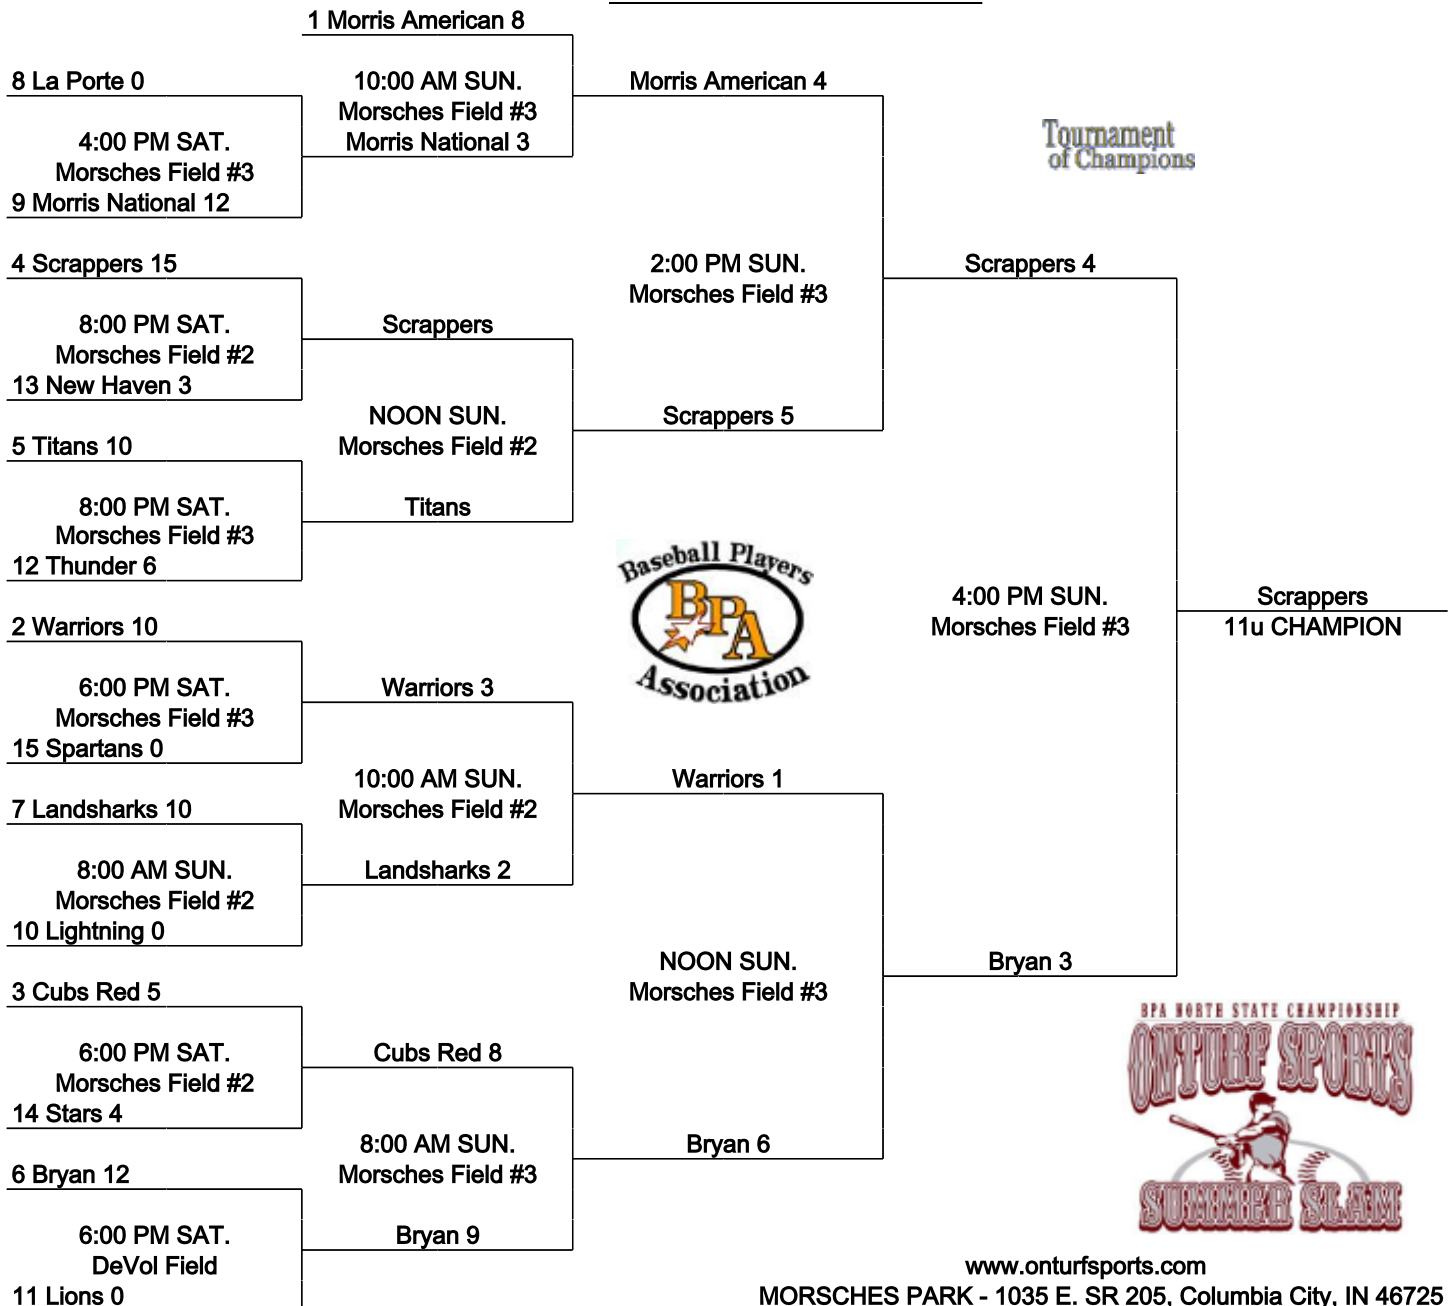

OnTurf Sports

One Hour and 30 minute Time Limit for ALL games

Games may start early as time permits

In age divisions 12 and 11 under, pitchers will be allowed to pitch ten (10) innings in two (2) consecutive days

Run Rule: 12 runs after 3 innings, 10 after 4, 8 after 5

Coin Flip every game

International Tie Breaker - Start inning with last recorded batted out as Runner on 2nd Base with No outs.

11u

www.onturfsports.com
SINGLE ELIMINATION BRACKET