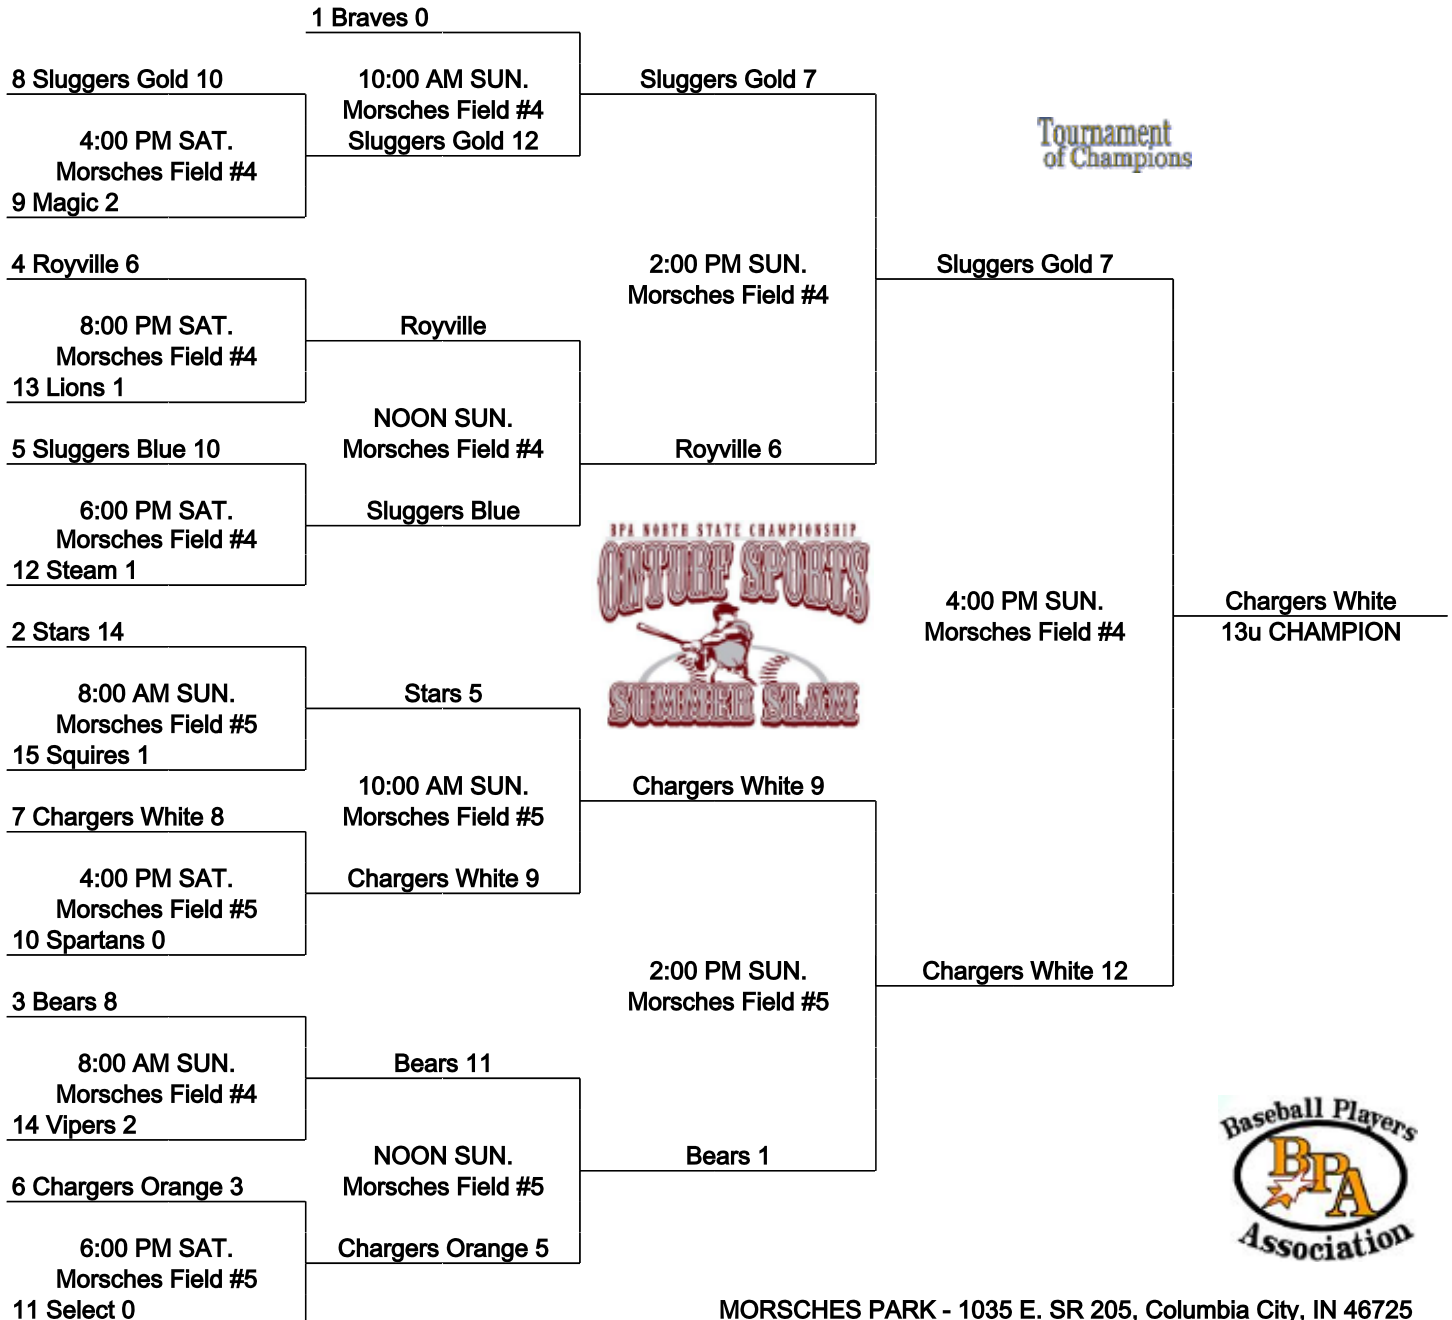

Coin Flip every game

International Tie Breaker - Start inning with last recorded batted out as Runner on 2nd Base with No outs.

**13u**

www.onturfsports.com  
**SINGLE ELIMINATION BRACKET**

MORSCHES PARK - 1035 E. SR 205, Columbia City, IN 46725