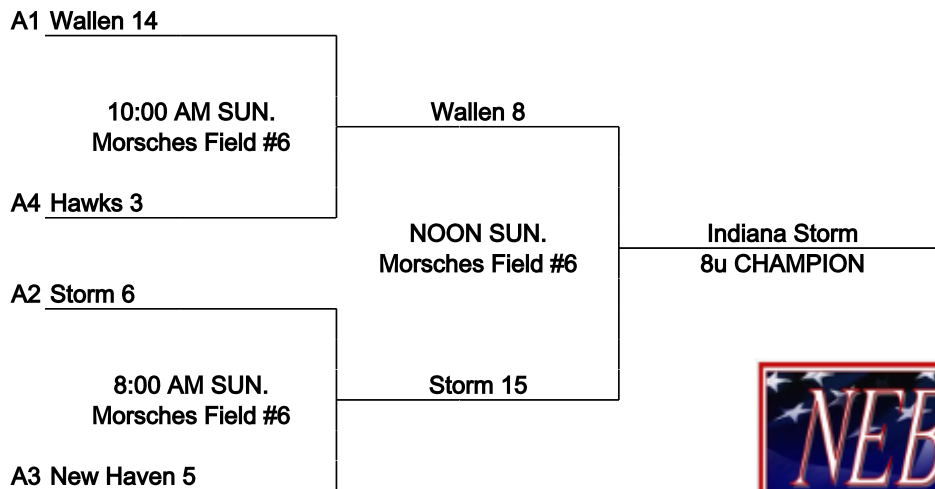

## POD A

**One Hour and 30 minute Time Limit for ALL Games**

Games may start early as time permits

Run Rule: 12 runs after 3 innings, 10 after 4, 8 after 5

Coin Flip every game

International Tie Breaker - Start inning with last recorded batted out as Runner on 2nd Base with No outs.

## SINGLE ELIMINATION BRACKET

Tournament  
of Champions

MORSCHES PARK - 1305 East State Road 205, Columbia City, IN 46725

[www.onturfsports.com](http://www.onturfsports.com)

Field #6 MORSCHES PARK - 1305 East State Road 205, Columbia City, IN 46725

FRI.

3:00 PM FW Stars vs. Indiana Storm

5:00 PM Bryan Bears vs. Portage Tribe Black

SAT.

4:00 PM Bryan Bears vs. SC Spartans

6:00 PM Indiana Storm vs. Portage Tribe Black