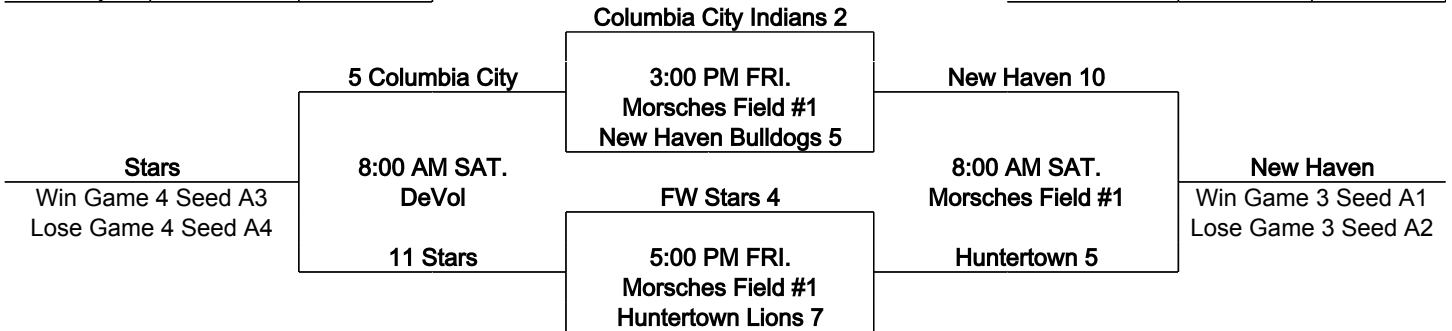

OnTurf Sports

10u

	RA	RS
Stars A3	12	15
Col. City A4	16	7

POD A

	RA	RS
New Haven A1	7	15
Huntertown A2	14	12

	RA	RS
Tigers B3	29	11

POOL B

	RA	RS
Spikes B1	4	24
Scrappers B2	19	17

	Wins	Losses	HEAD TO HEAD	RUNS ALLOWED	RUNS SCORED	COIN FLIP	FRI.	Morsches Field #1
1 Michiana Scrappers	1	1		19	17		7:00 PM	B1 vs B2
2 Fishers Tigers	0	2		29	11		9:00 PM	B2 vs B3
3 TC Spikes	2	0		4	24		SAT.	Field #1
							10:00 AM	B1 vs B3

	RA	RS
Spartans C3	22	5

POOL C

	RA	RS
Storm C1	7	18
Tipton C2	10	16

	Wins	Losses	HEAD TO HEAD	RUNS ALLOWED	RUNS SCORED	COIN FLIP	FRI.	Morsches Field #6
1 Indiana Storm	2	0		7	18		7:00 PM	C1 vs C2
2 Tipton Young Guns	1	1		10	16		9:00 PM	C2 vs C3
3 SC Spartans	0	2		22	5		SAT.	Field #1
							NOON	C1 vs C3

	RA	RS
Bears D3	17	9

POOL D

	RA	RS
Jackers D1	9	25
Vipers D2	17	9

	Wins	Losses	HEAD TO HEAD	RUNS ALLOWED	RUNS SCORED	COIN FLIP	SAT.	Morsches Field #2
1 SC Vipers	1	1		17	9		8:00 AM	D1 vs D2
2 Wallen Jackers	2	0		9	25		10:00 AM	D2 vs D3
3 Bryan Bears	0	2		17	9		NOON	D1 vs D3

MORSCHES PARK - 1035 E. SR 205, Columbia City, IN 46725

DEVOL FIELD - Intersection of Van Buren St. and Old Trail Road, Columbia City, IN 46725

Pod/Pool Finish
A1, B1, C1, D1
A2, B2, C2, D2
A3, B3, C3, D3
A4

Bracket Seed
1, 2, 3 or 4
5, 6, 7 or 8
9, 10, 11 or 12
13

Based on the Pod/Pool Finish, the seed for the bracket will be determined by looking at the runs allowed then runs scored if needed then coin toss against the same Finisher (ex A1,B1,C1) in each Pod/Pool