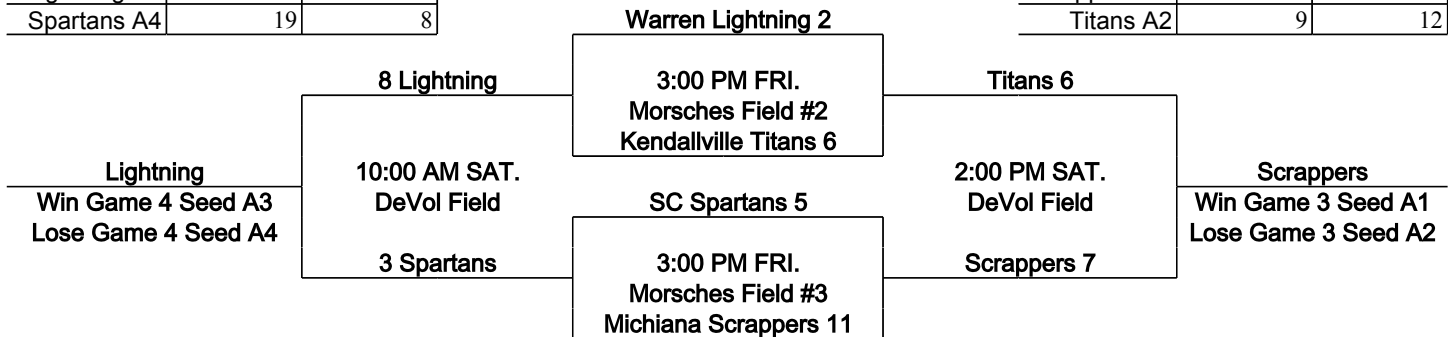

OnTurf Sports

11u

	RA	RS
Lightning A3	9	10
Spartans A4	19	8

POD A

	RA	RS
Scrappers A1	11	18
Titans A2	9	12