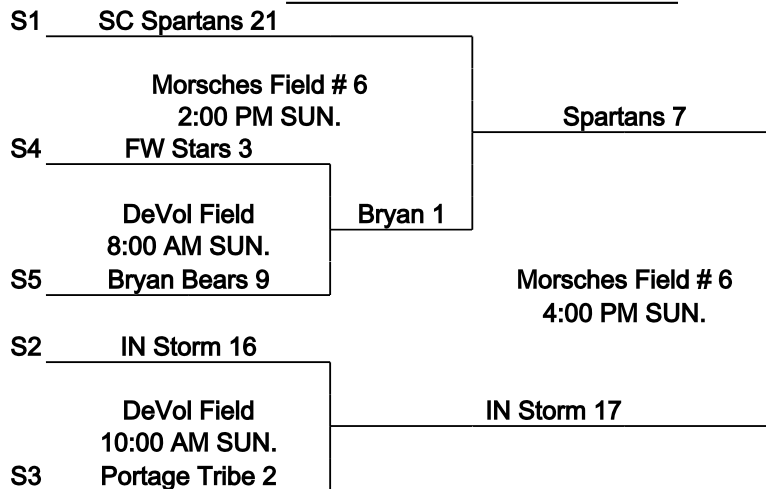

SINGLE ELIMINATION BRACKET

Indiana Storm
9u CHAMPION

www.onturfsports.com

MORSCHES PARK - 1305 East State Road 205, Columbia City, IN 46725
DEVOL FIELD - Intersection of Van Buren St. and Old Trail Road, Columbia City, IN 46725