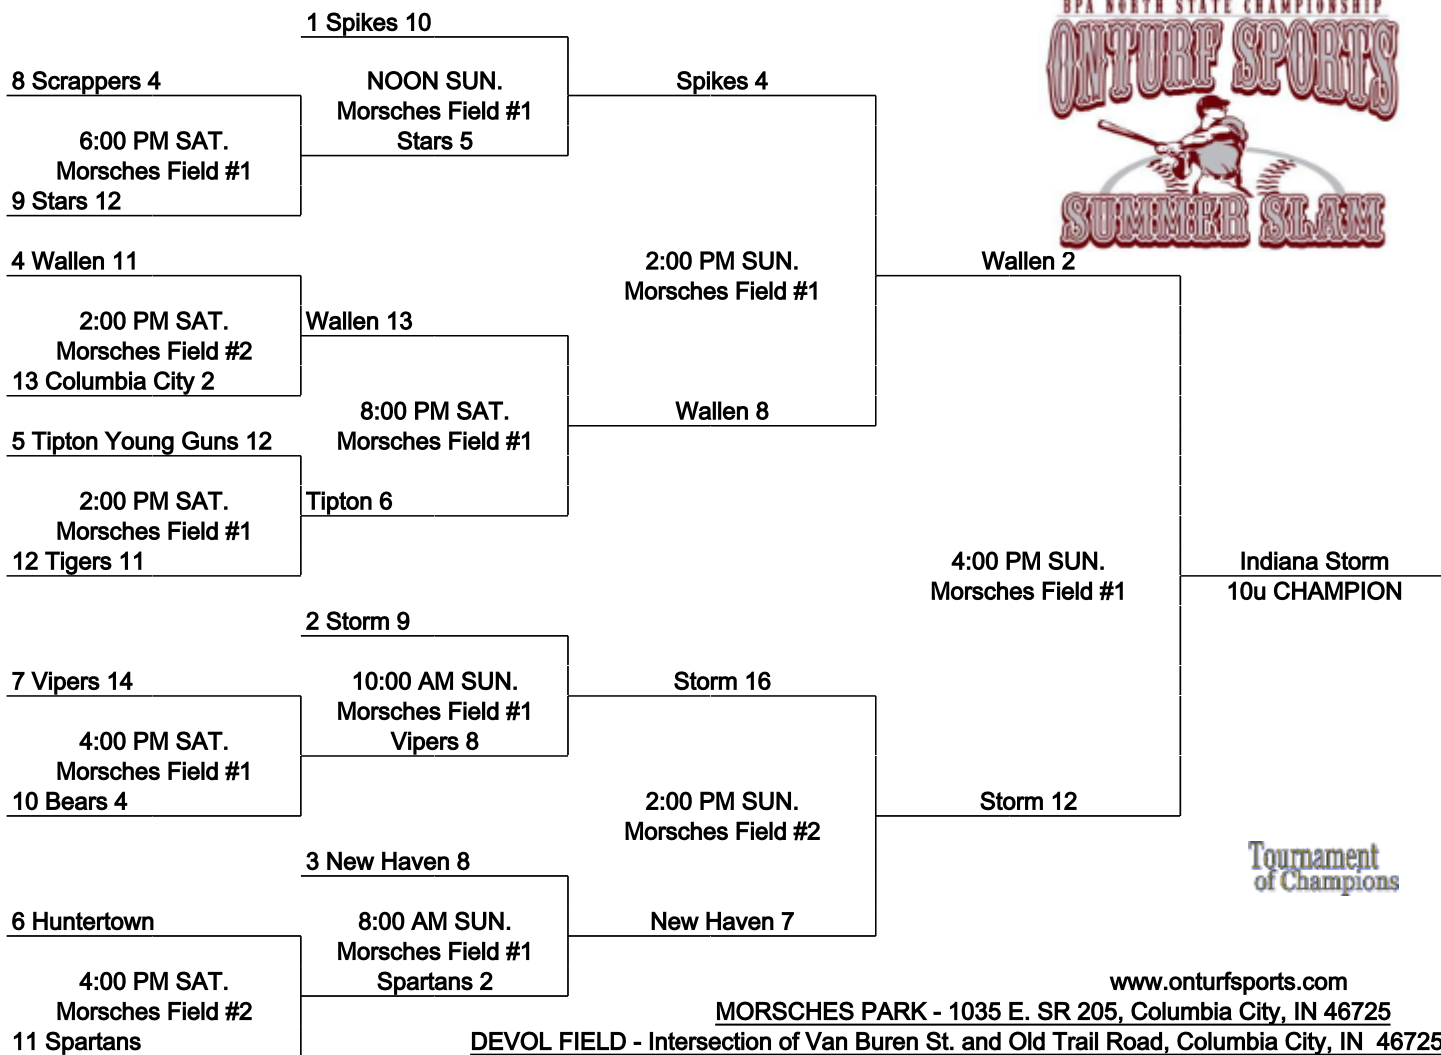

Coin Flip every game

International Tie Breaker - Start inning with last recorded batted out as Runner on 2nd Base with No outs.

SINGLE ELIMINATION BRACKET

**10u**