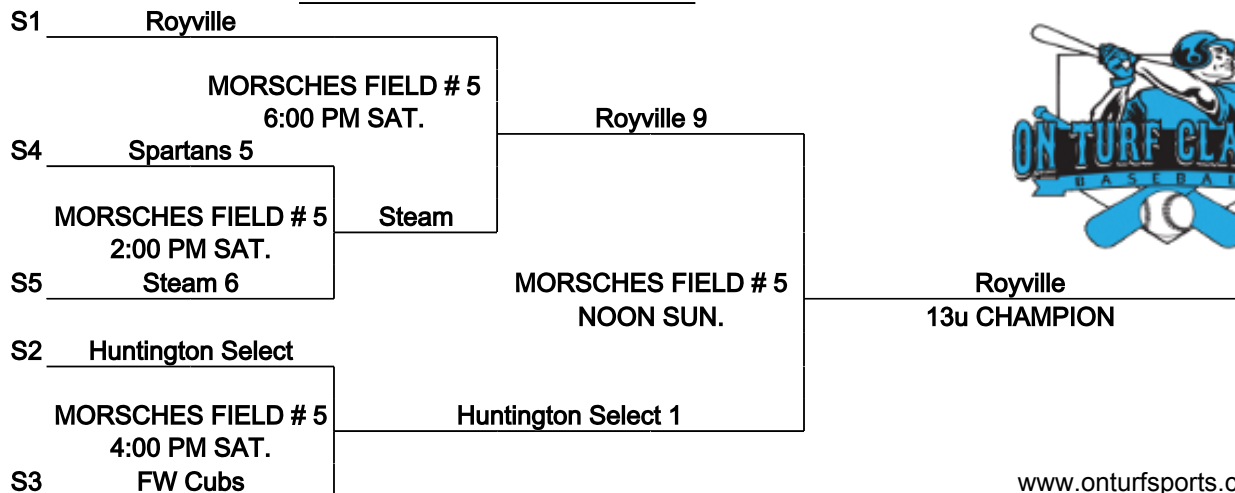

International Tie Breaker - Start inning with last recorded batted out as Runner on 2nd Base with No outs.

SINGLE ELIMINATION BRACKET

www.onturfsports.com

MORSCHES PARK - 1305 East State Road 205, Columbia City, IN 46725