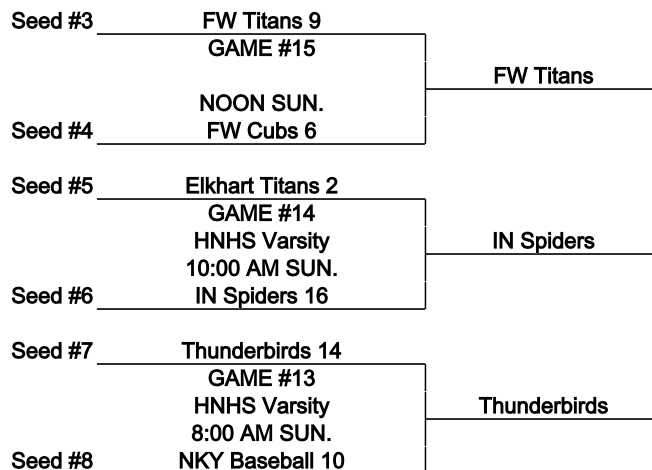

MORSCHES PARK - 1035 E. SR 205, Columbia City, IN 46725

OnTurf Sports

15u

	HEAD TO HEAD		RUNS ALLOWED	RUNS SCORED	RUN Differential	POOL SEED	SEED
	Wins	Losses					
POOL A							
1 Columbia City Select	2	1	14	14	0	A1	
2 Elkhart Titans	1	2	11	16	5	A3	
3 Northern Dayton Thunderbirds	1	2	24	10	-14	A4	
4 FW Titans	2	1	12	21	9	A2	
POOL B							
1 Northern Indiana Elite	3	0	3	37	34	B1	
2 FW Cubs Red	2	1	14	11	-3	B2	
3 NKY Baseball Club	0	3	33	8	-25	B4	
4 Indiana Spiders	2	1	19	13	-6	B3	

HNHS Varsity Field - 450 Macgahan Street, Huntington, IN 46750
 HNHS JV Field - 2207 North Jefferson Street, Huntington, IN 46750

www.onturfsports.com

Game #	FRI.	Varsity Field
1	3:00 PM	B2 vs. B4
2	5:00 PM	B1 vs. B2
3	7:00 PM	B3 vs. B4
SAT.		
7	8:00 AM	A1 vs. A2
8	10:00 AM	B2 vs. B3
9	NOON	A3 vs. A4
10	2:00 PM	B1 vs. B4
11	4:00 PM	A2 vs. A3
12	6:00 PM	B1 vs. B3

Game #	JV Field
4	A1 vs. A4
5	A2 vs. A4
6	A1 vs. A3

CHAMPIONSHIP BRACKET

SELECT BRACKET

Pool Finish	Bracket Seed
A1, B1	1 or 2
A2, B2	3 or 4
A3, B3	5 or 6
A4, B4	7 or 8

Based on the Pool Finish, the seed for the bracket will be determined by looking at the runs allowed then if needed runs scored then if needed coin toss against the same Finish position in each Pool