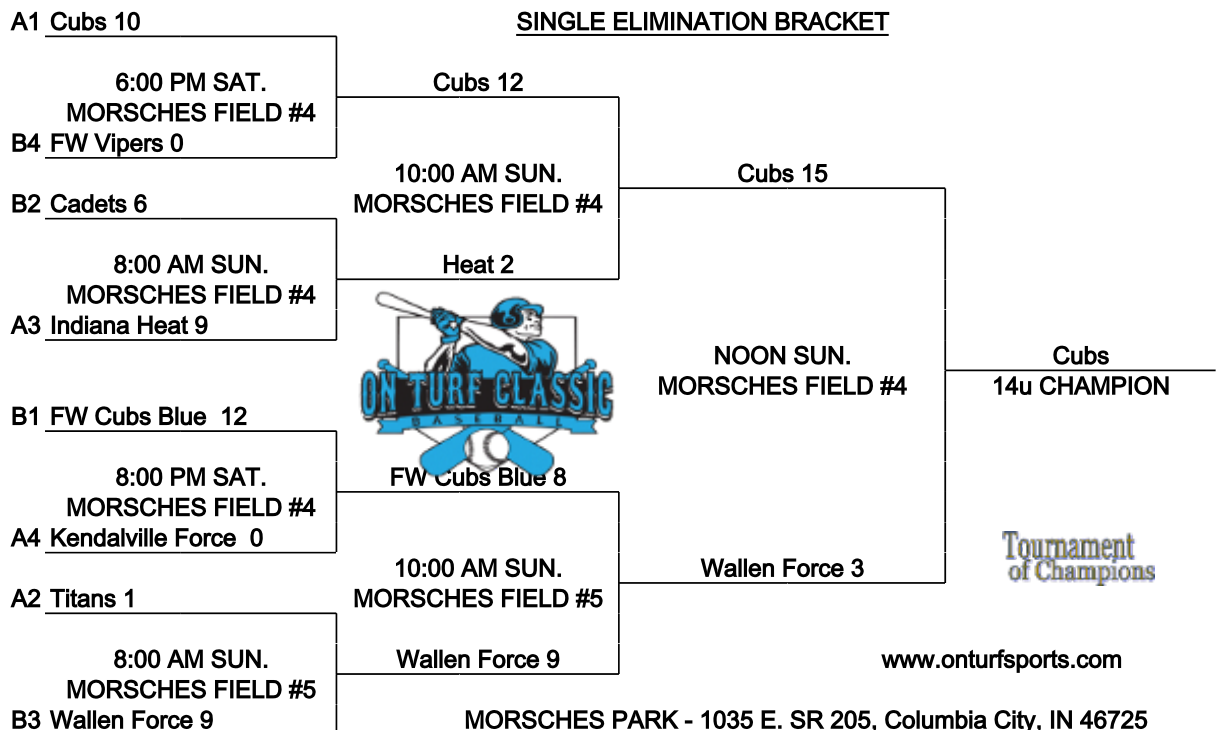

International Tie Breaker - Start inning with last recorded batted out as Runner on 2nd Base with No outs.

SINGLE ELIMINATION BRACKET

www.onturfsports.com

MORSCHES PARK - 1305 East State Road 205, Columbia City, IN 46725

No Pitching Restrictions

Coin Flip in Pool. Higher Seed is home in the Bracket

International Tie Breaker - Start inning with last recorded batted out as Runner on 2nd Base with No outs.

www.onturfsports.com