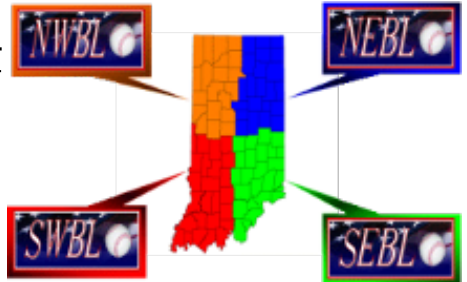

Coin Flip in Pool. Higher Seed is home in the Bracket

International Tie Breaker - Start inning with last recorded batted out as Runner on 2nd Base with No outs.

OnTurf Sports

10u

SINGLE ELIMINATION BRACKET