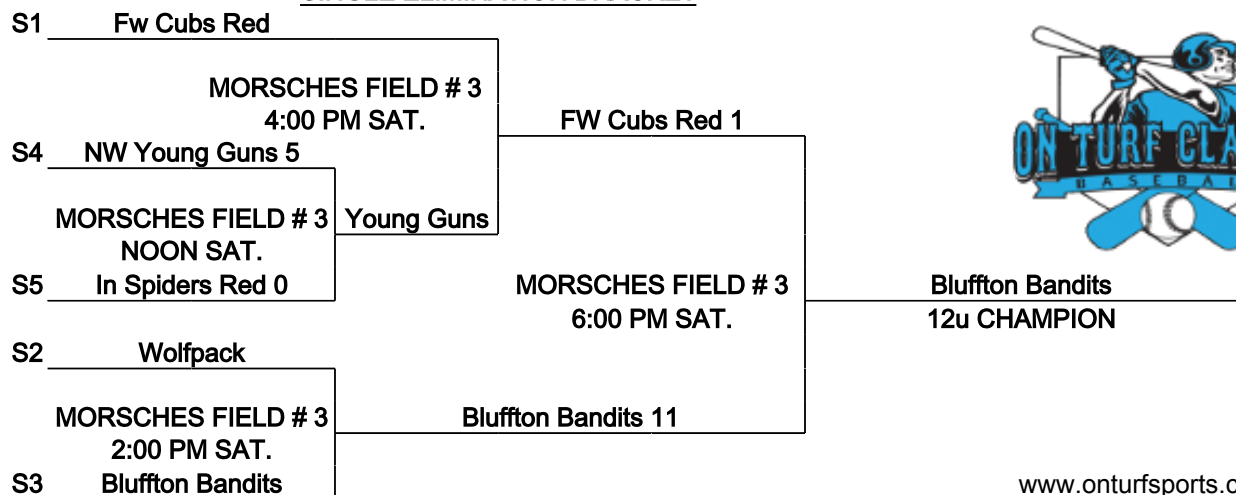

SAT. Field #3
 8:00 AM Wolfpack vs. FW Cubs Red
 10:00 AM NW Young Guns vs. IN Spiders Red

One Hour and 30 minute Time Limit (All Games EXCEPT One Hour 45 minute Championship Game)

Games may start early as time permits

Run Rule: 12 runs after 3 innings, 10 after 4, 8 after 5

No Pitching Restrictions

Coin Flip in Pool. Higher Seed is home in the Bracket

International Tie Breaker - Start inning with last recorded batted out as Runner on 2nd Base with No outs.

SINGLE ELIMINATION BRACKET

www.onturfsports.com

MORSCHES PARK - 1305 East State Road 205, Columbia City, IN 46725

OnTurf Sports

13u

	Wins	Losses	HEAD TO HEAD	RUNS ALLOWED	RUNS SCORED	COIN FLIP	SEED
1 FW Cubs	1	1		12	16		
2 Garrett Steam	0	2		21	4		
3 SC Spartans	0	2		16	5		
4 Huntington Select	2	0		7	15		
5 Royville Nine	2	0		2	18		