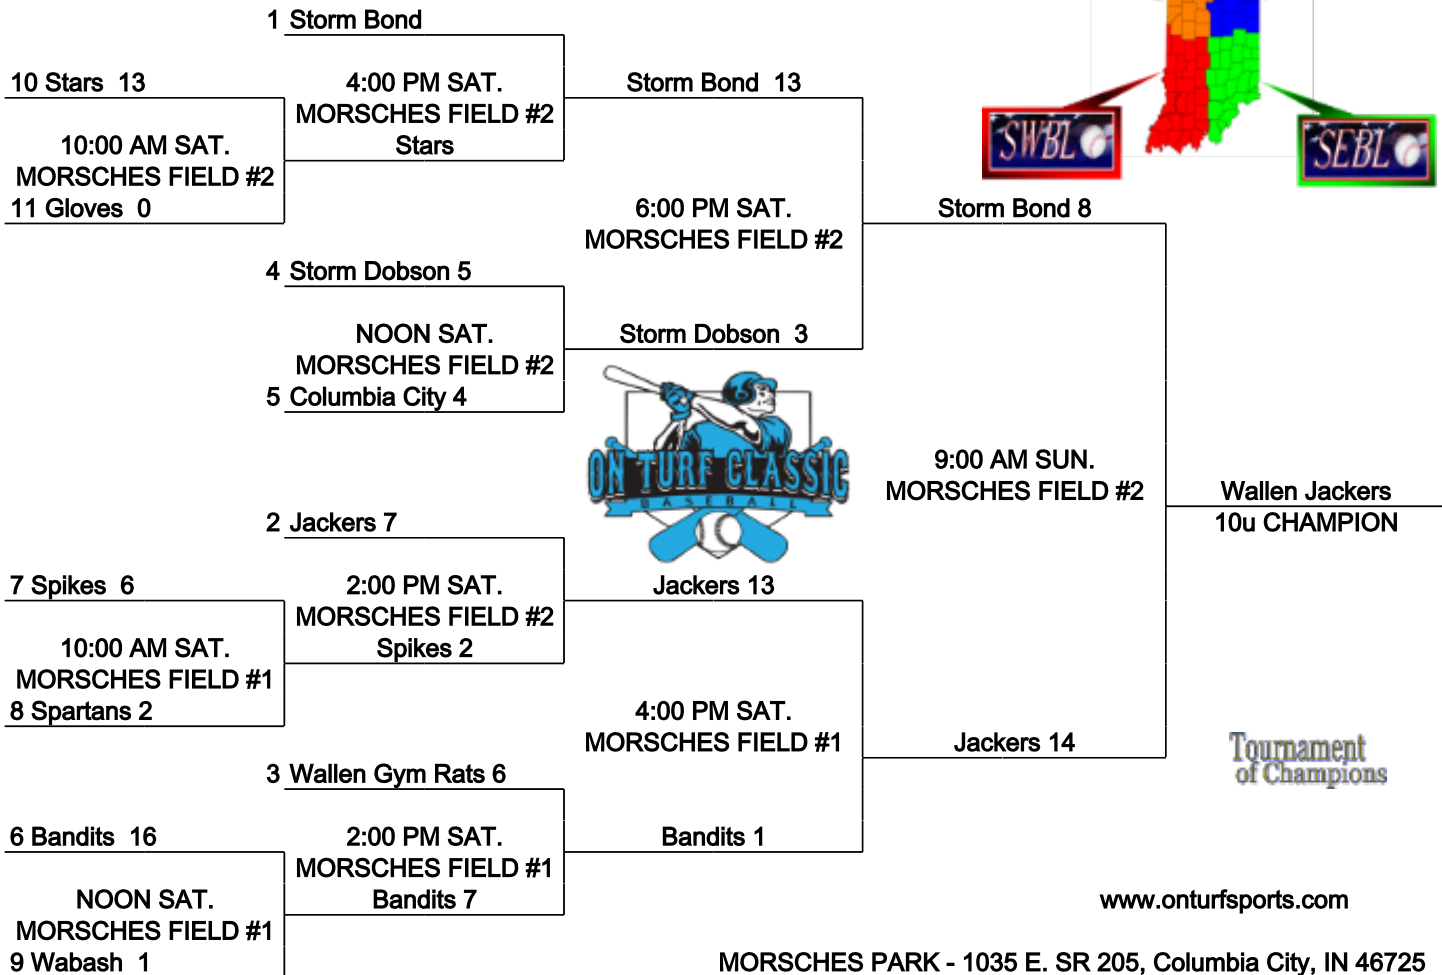

FRI.	MORSCHES FIELD #6	Pod/Pool Finish	Bracket Seed	Based on the Pod/Pool Finish, the seed for the bracket will be determined by looking at the runs allowed then runs scored if needed then coin toss if needed against the same finisher (ex A1,B1,C1) in each Pod/Pool
5:00 PM	C1 vs C2	A1, B1, C1	1, 2 or 3	
7:00 PM	C1 vs C3	A2, B2, C2	4, 5 or 6	
9:00 PM	C2 vs C3	A3, B3, C3	7, 8 or 9	
		A4, B4	10 or 11	

Coin Flip in Pool. Higher Seed is home in the Bracket

International Tie Breaker - Start inning with last recorded batted out as Runner on 2nd Base with No outs.

OnTurf Sports

10u

SINGLE ELIMINATION BRACKET