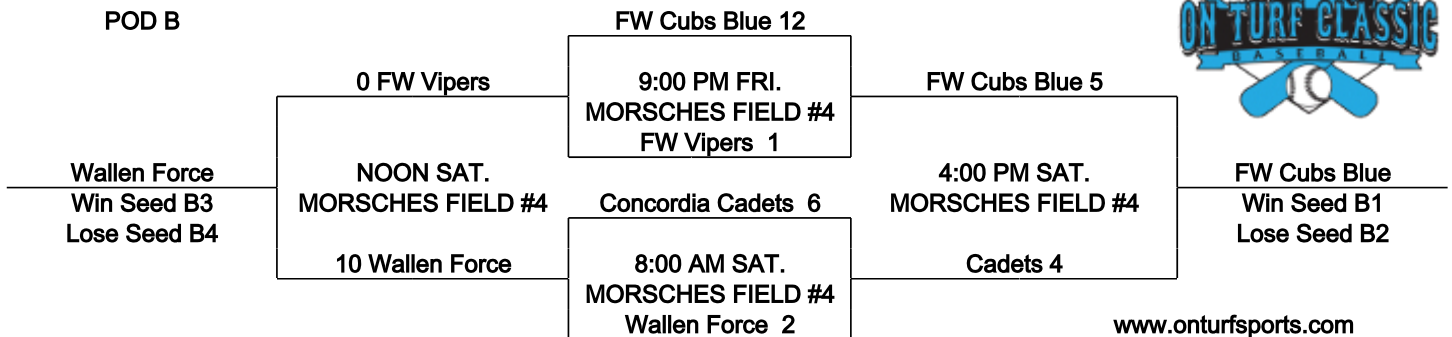

International Tie Breaker - Start inning with last recorded batted out as Runner on 2nd Base with No outs.

SINGLE ELIMINATION BRACKET

www.onturfsports.com

MORSCHES PARK - 1305 East State Road 205, Columbia City, IN 46725

OnTurf Sports

POD A

POD B

www.onturfsports.com

MORSCHES PARK - 1035 E. SR 205, Columbia City, IN 46725

One Hour and 45 minute Time Limit (Except 2 Hour Championship)

Games may start early as time permits

Run Rule: 12 runs after 3 innings, 10 after 4, 8 after 5

No Pitching Restrictions

Coin Flip in Pool. Higher Seed is home in the Bracket

International Tie Breaker - Start inning with last recorded batted out as Runner on 2nd Base with No outs.

www.onturfsports.com