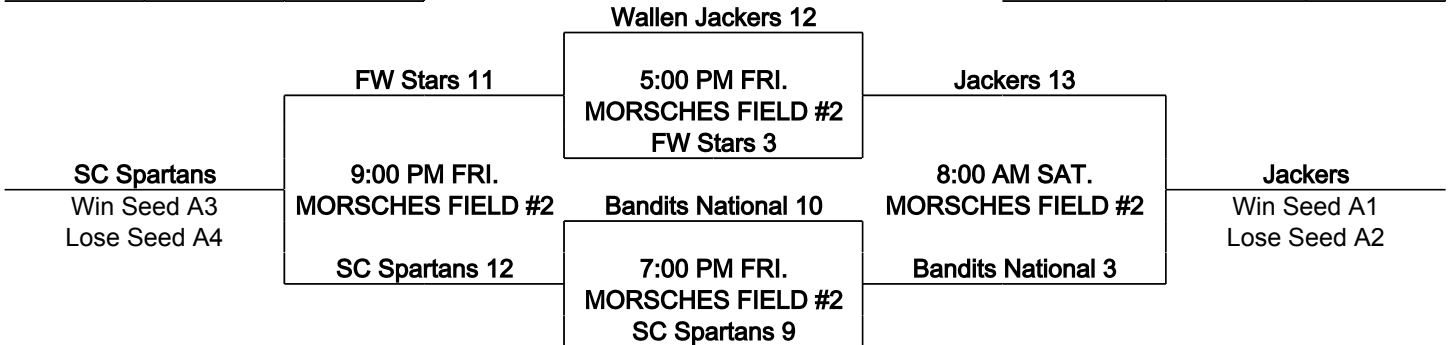

OnTurf Sports

10u

	RA	RS
SpartansA3	21	21
StarsA4	24	14

POD A

	RA	RS
A1	6	25
A2	22	13

	RA	RS
SpikesB3	6	17
GlovesB4	24	4

POD B

	RA	RS
B1	3	26
B2	19	5

MORSCHES PARK - 1035 E. SR 205, Columbia City, IN 46725

www.onturfsports.com

POOL C	Wins	Losses	HEAD TO HEAD	RUNS ALLOWED	RUNS SCORED	COIN FLIP
1 Wallen Gym Rats	2	0		11	17	
2 Indiana Storm Dobson	1	1		9	19	
3 Wabash	0	2		25	9	

FRI.	MORSCHES FIELD #6	Pod/Pool Finish	Bracket Seed	Based on the Pod/Pool Finish, the seed for the bracket will be determined by looking at the runs allowed then runs scored if needed then coin toss if needed against the same finisher (ex A1,B1,C1) in each Pod/Pool
5:00 PM	C1 vs C2	A1, B1, C1	1, 2 or 3	
7:00 PM	C1 vs C3	A2, B2, C2	4, 5 or 6	
9:00 PM	C2 vs C3	A3, B3, C3	7, 8 or 9	
		A4, B4	10 or 11	

Coin Flip in Pool. Higher Seed is home in the Bracket

International Tie Breaker - Start inning with last recorded batted out as Runner on 2nd Base with No outs.

OnTurf Sports

10u

SINGLE ELIMINATION BRACKET