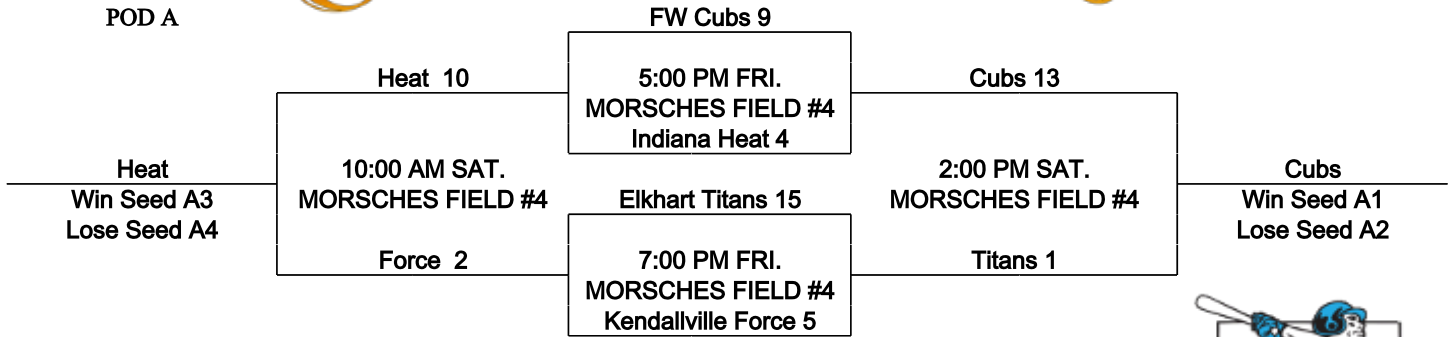

International Tie Breaker - Start inning with last recorded batted out as Runner on 2nd Base with No outs.

SINGLE ELIMINATION BRACKET

www.onturfsports.com

MORSCHES PARK - 1305 East State Road 205, Columbia City, IN 46725

OnTurf Sports

POD A

POD B

www.onturfsports.com

MORSCHES PARK - 1035 E. SR 205, Columbia City, IN 46725

One Hour and 45 minute Time Limit (Except 2 Hour Championship)

Games may start early as time permits

Run Rule: 12 runs after 3 innings, 10 after 4, 8 after 5

No Pitching Restrictions

Coin Flip in Pool. Higher Seed is home in the Bracket

International Tie Breaker - Start inning with last recorded batted out as Runner on 2nd Base with No outs.

www.onturfsports.com