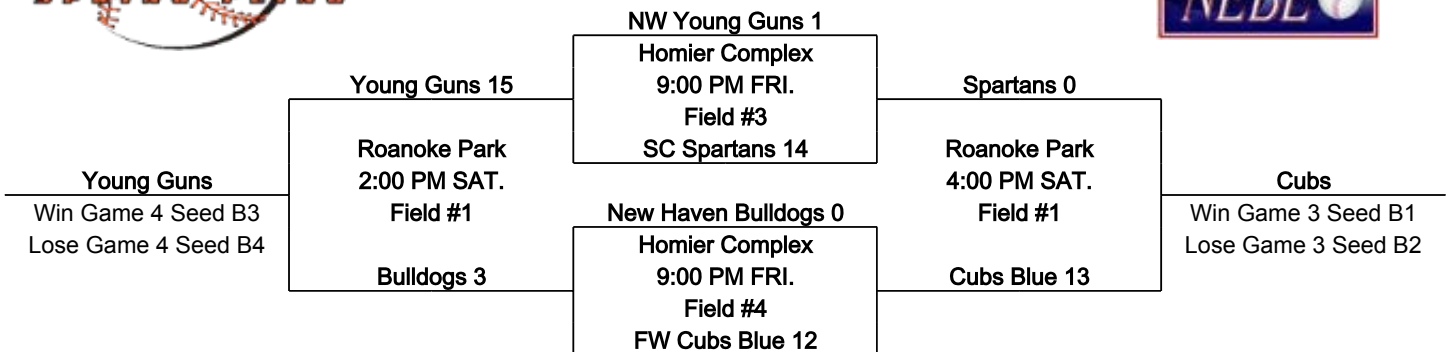

POD B

One Hour and 30 minute Time Limit

Run Rule: 12 runs after 3 innings, 10 after 4, 8 after 5

In age division 12u, pitchers will be allowed to pitch ten (10) innings in two (2) consecutive days

International Tie Breaker - Start inning with last recorded batted out as Runner on 2nd Base with No outs.

Games may start early as time permits

Coin Flip every game

A1 - Lions 11