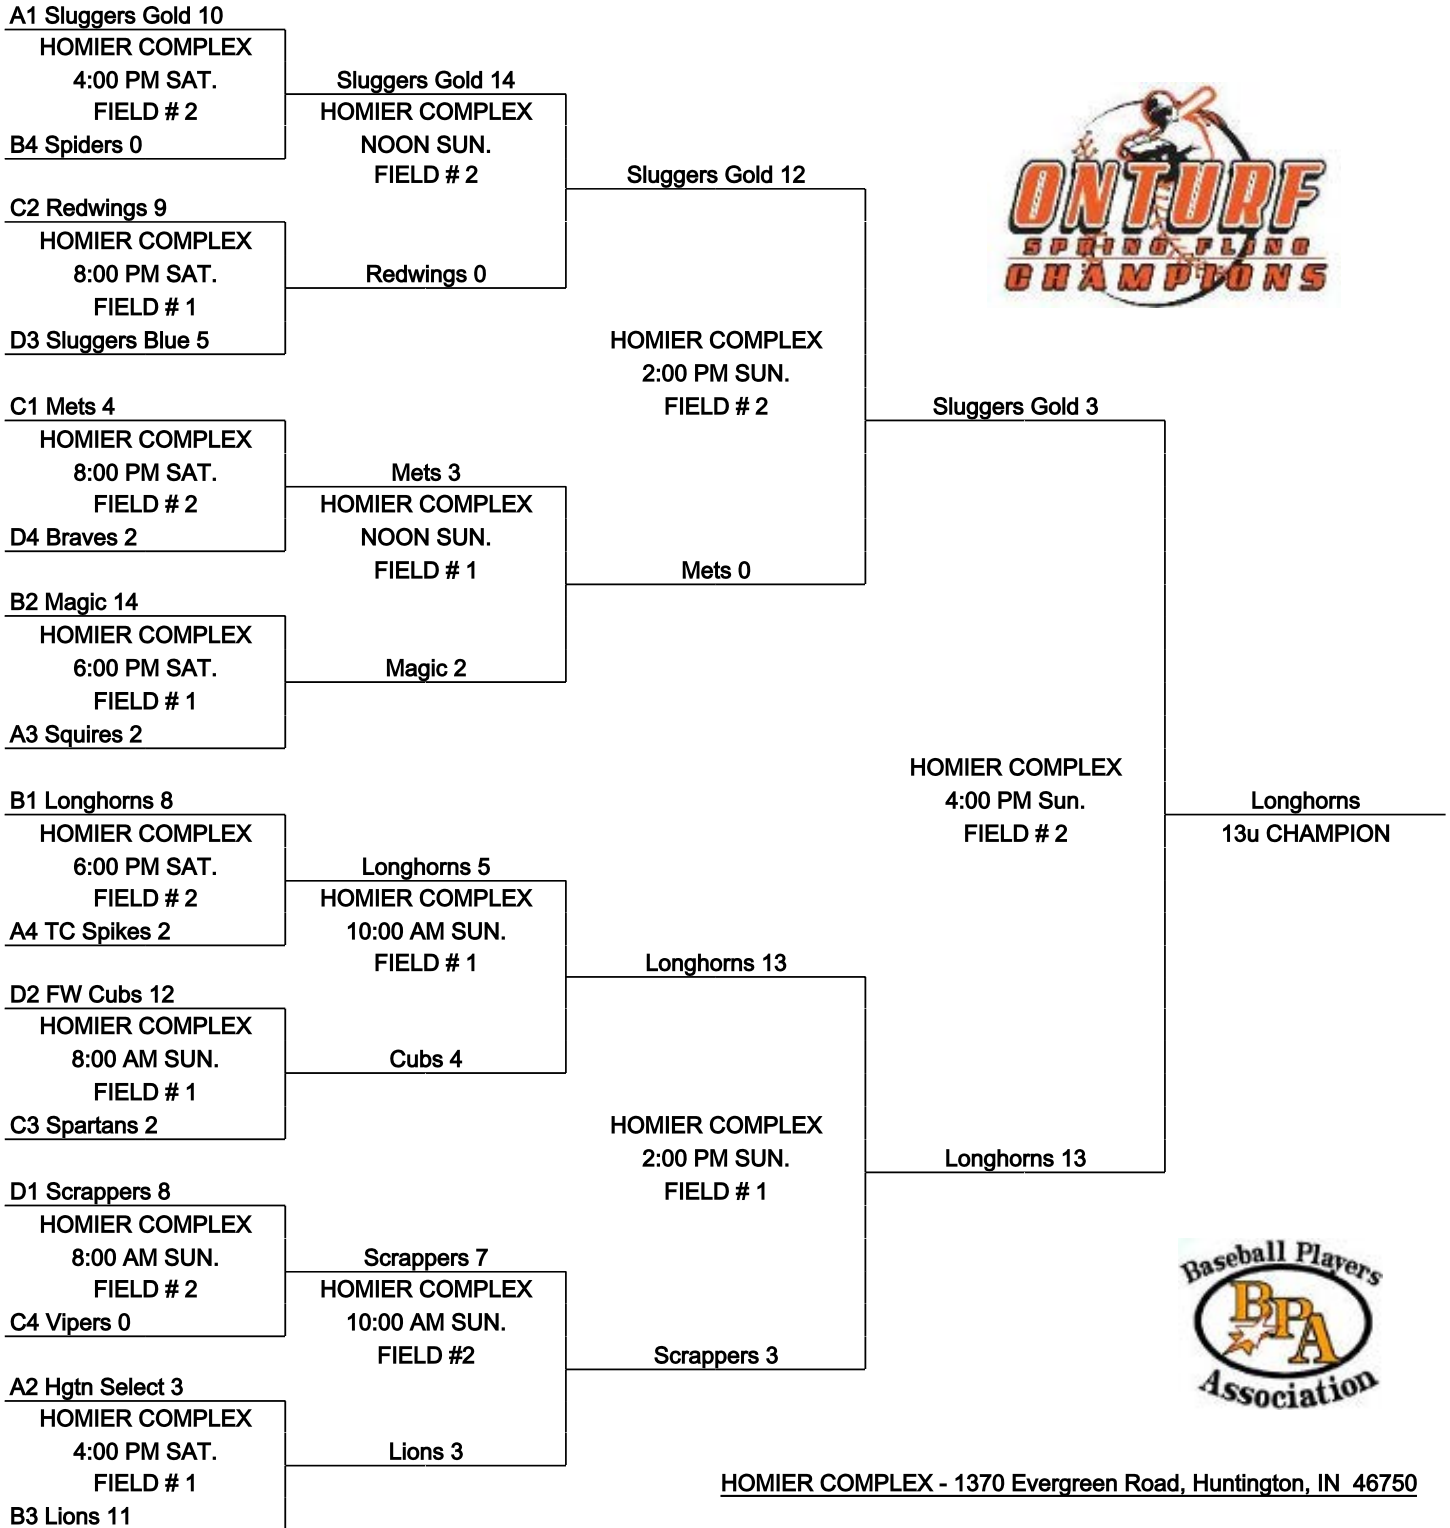

# OnTurf Sports

13u

POD A

POD B

POD C

POD D

SINGLE ELIMINATION BRACKET

13u