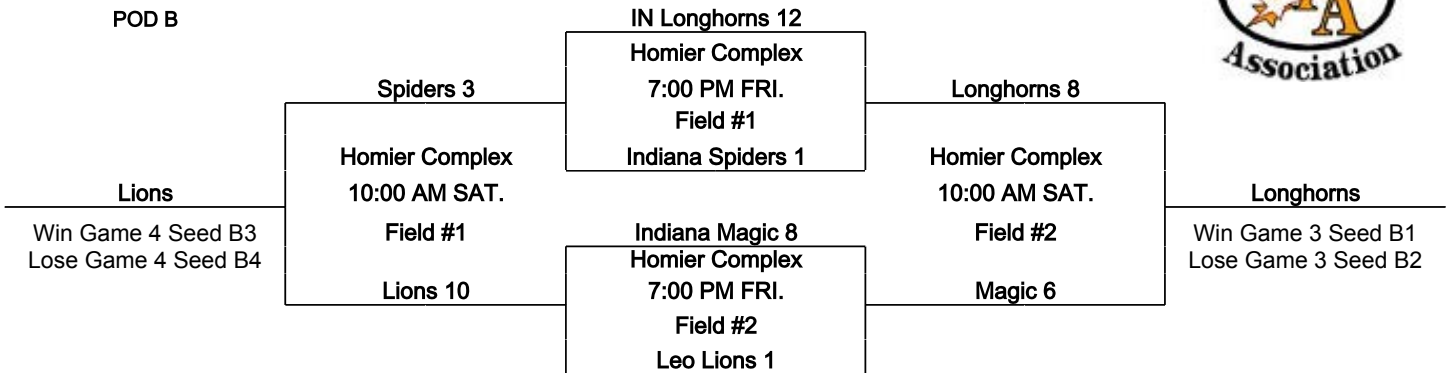

International Tie Breaker - Start inning with last recorded batted out as Runner on 2nd Base with No outs.

Games may start early as time permits

Coin Flip every game

A1 - Lions 11

SINGLE ELIMINATION BRACKET

# OnTurf Sports

13u

POD A

POD B

POD C

POD D

SINGLE ELIMINATION BRACKET

13u