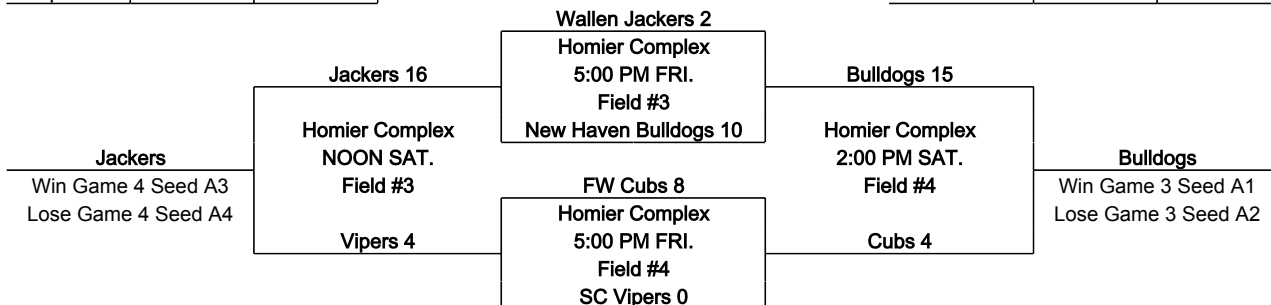

## SINGLE ELIMINATION BRACKET

Tournament of Champions

www.onturfsports.com

Coin Flip every game

International Tie Breaker - Start inning with last recorded batted out as Runner on 2nd Base with No outs.

	RA	RS
Jackers A3	14	18
Vipers A4	24	4

	RA	RS
Bulldogs A1	6	25
Cubs A2	15	12