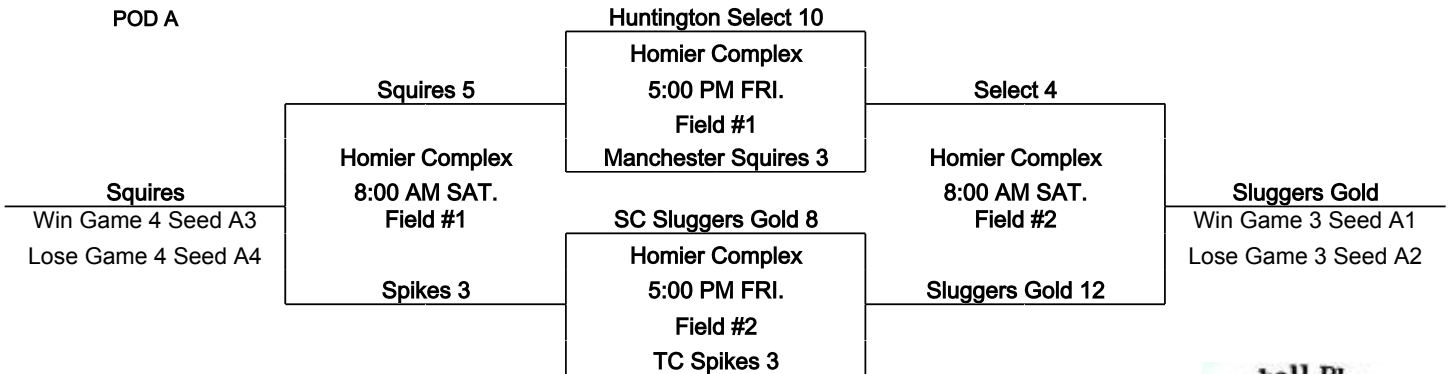

International Tie Breaker - Start inning with last recorded batted out as Runner on 2nd Base with No outs.

Games may start early as time permits

Coin Flip every game

A1 - Lions 11

SINGLE ELIMINATION BRACKET

# OnTurf Sports

13u

POD A

POD B

POD C

POD D

SINGLE ELIMINATION BRACKET

13u