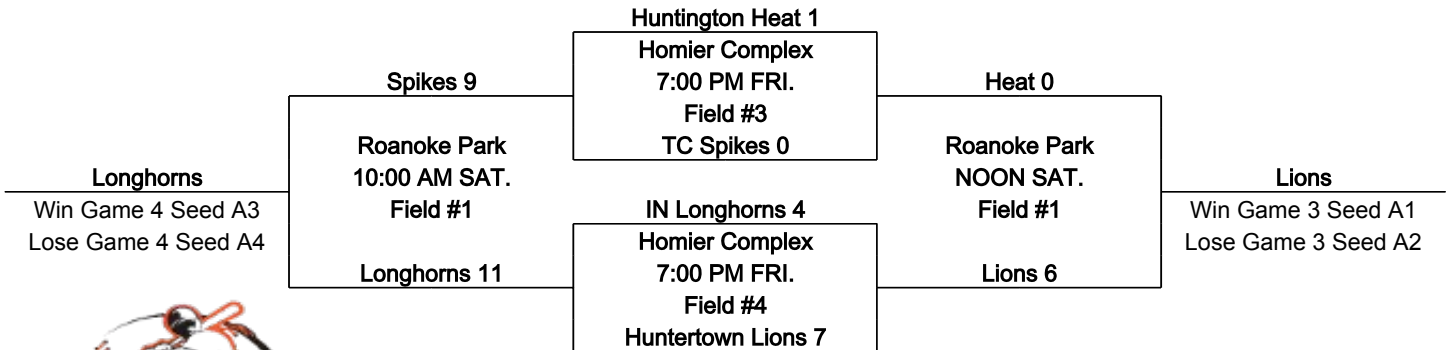

OnTurf Sports

12u

POD A