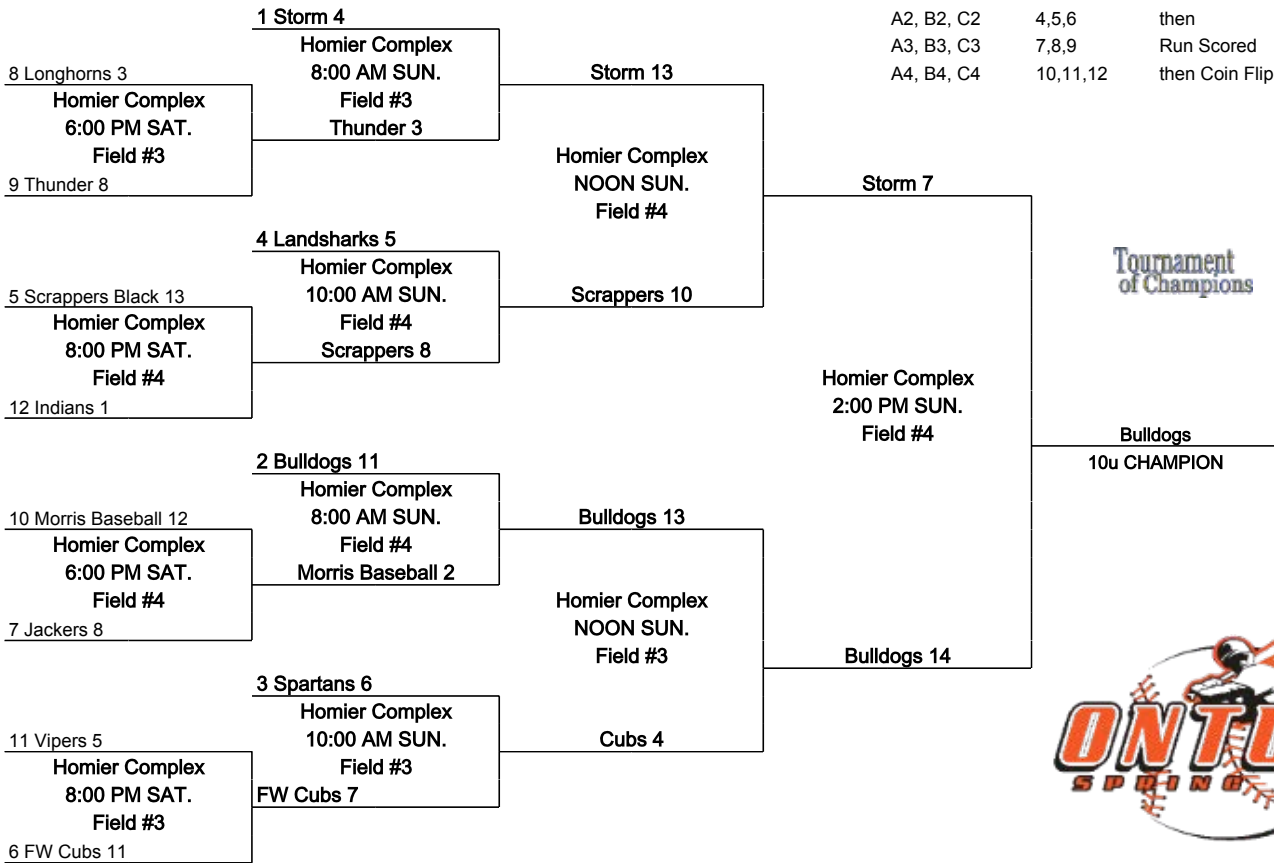

OnTurf Sports

www.onturfsports.com

10u

SINGLE ELIMINATION BRACKET

Pod/Pool Finish	Bracket Seed	
A1, B1, C1	1,2,3	Runs Allowed
A2, B2, C2	4,5,6	then
A3, B3, C3	7,8,9	Run Scored
A4, B4, C4	10,11,12	then Coin Flip

One Hour and 30 minute Time Limit
Games may start early as time permits
Run Rule: 12 runs after 3 innings, 10 after 4, 8 after 5
Coin Flip every game
International Tie Breaker - Start inning with last recorded batted out as Runner on 2nd Base with No outs.

HOMIER COMPLEX - 1370 Evergreen Road, Huntington, IN 46750

www.onturfsports.com