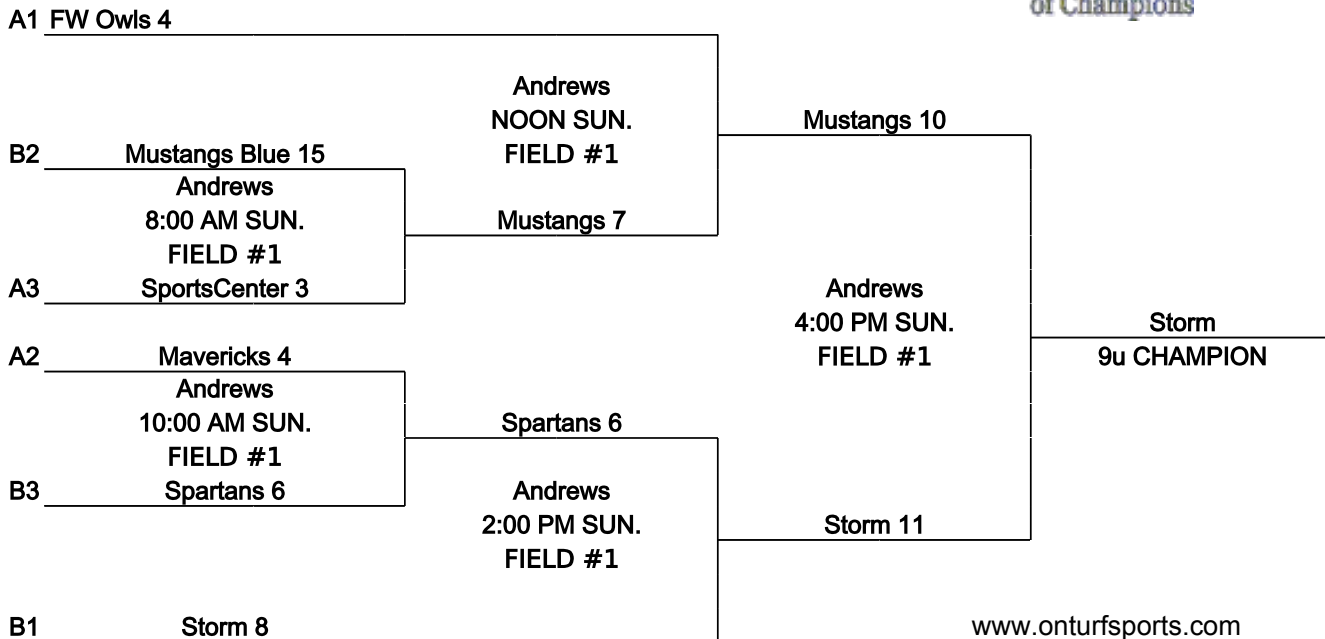

SINGLE ELIMINATION BRACKET

Tournament of Champions

www.onturfsports.com