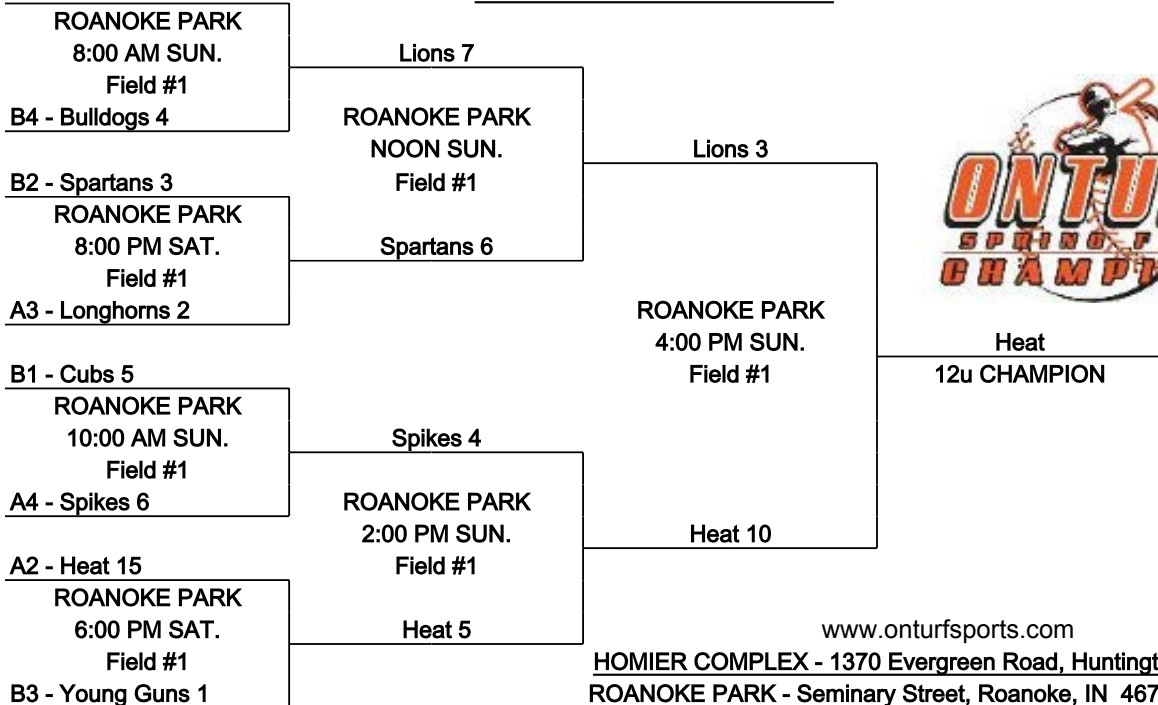

International Tie Breaker - Start inning with last recorded batted out as Runner on 2nd Base with No outs.

Games may start early as time permits

Coin Flip every game

A1 - Lions 11

SINGLE ELIMINATION BRACKET