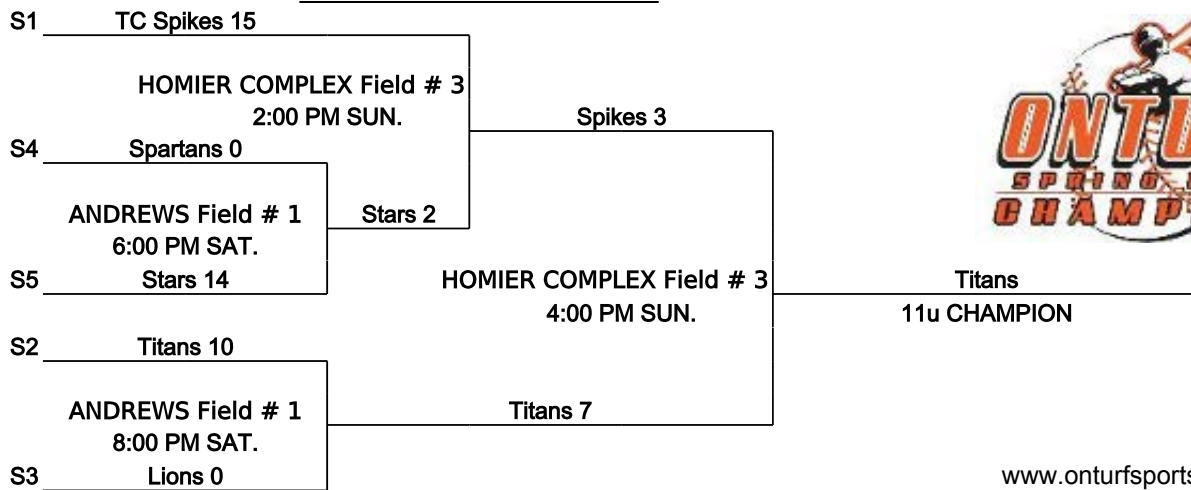

OnTurf Sports

11u

	Wins	Losses	HEAD TO HEAD	RUNS ALLOWED	RUNS SCORED	COIN FLIP
1 FW STARS	0	2		22	0	
2 Kendallville Titans	2	0		3	21	
3 Huntertown Lions	1	1		16	15	
4 SC Spartans	0	2		16	7	
5 TC Spikes	2	0		2	16	

FRI.
Field #1
5:00 PM TC Spikes vs. FW Stars ROANOKE PARK - Seminary Street, Roanoke, IN 46783
7:00 PM Huntertown Lions vs. SC Spartans ROANOKE PARK - Seminary Street, Roanoke, IN 46783
9:00 PM FW Stars vs. Kendallville Titans ROANOKE PARK - Seminary Street, Roanoke, IN 46783
SAT.
8:00 AM SC Spartans vs. TC Spikes ROANOKE PARK - Seminary Street, Roanoke, IN 46783
SAT.
4:00 PM Kendallville Titans vs. Huntertown Lions ANDREWS PARK - 1000 S. Leedy Lane, Andrews, IN 46702

One Hour and 30 minute Time Limit
Games may start early as time permits
In age divisions 12 and 11 under, pitchers will be allowed to pitch ten (10) innings in two (2) consecutive days
Run Rule: 12 runs after 3 innings, 10 after 4, 8 after 5
Coin Flip every game
International Tie Breaker - Start inning with last recorded batted out as Runner on 2nd Base with No outs.

SINGLE ELIMINATION BRACKET

www.onturfsports.com

HOMIER COMPLEX - 1370 Evergreen Road, Huntington, IN 46750