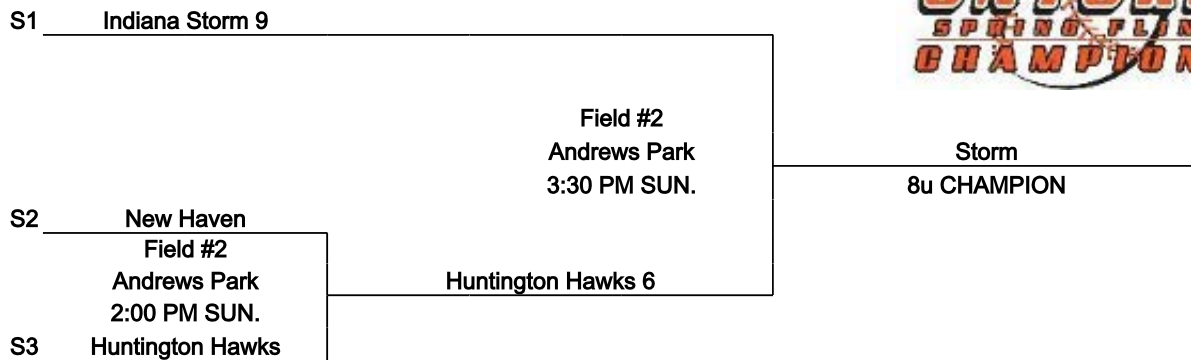

SINGLE ELIMINATION BRACKET