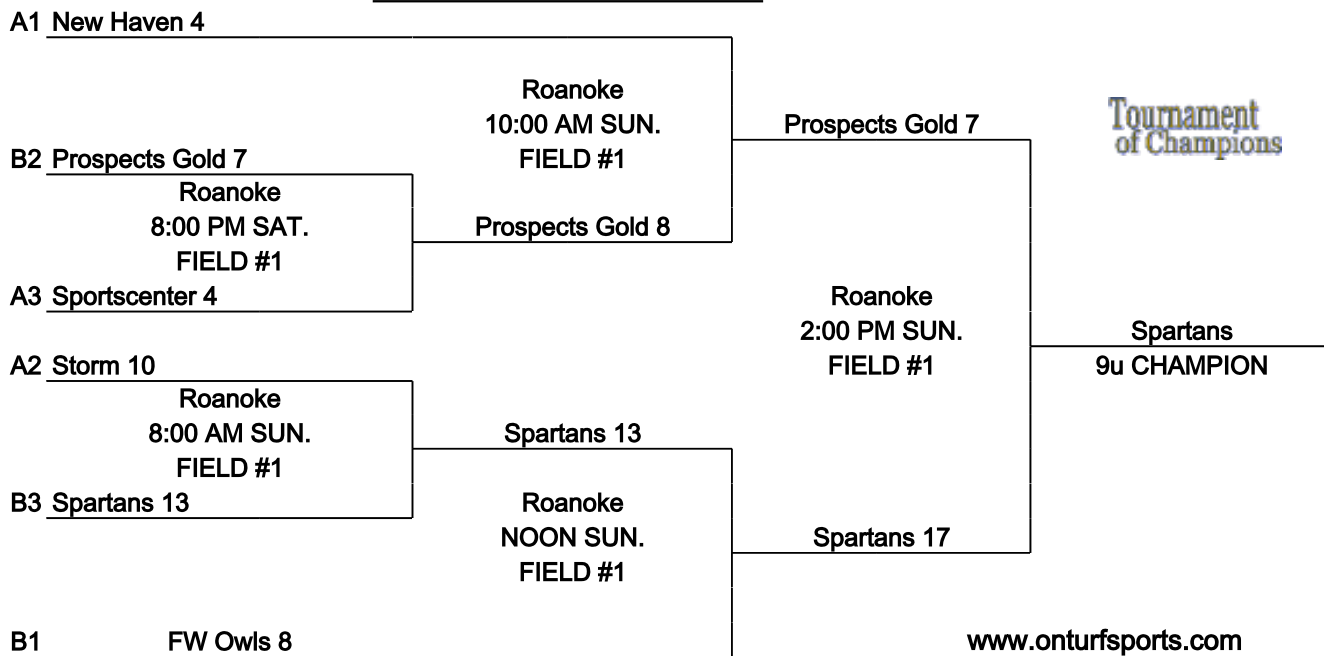

International Tie Breaker - Start inning with last recorded batted out as Runner on 2nd Base with No outs.

SINGLE ELIMINATION BRACKET

OnTurf Sports

10u

www.onturfsports.com

POOL A		Wins	Losses	HEAD TO HEAD	RUNS ALLOWED	RUNS SCORED	COIN FLIP	SEED
1	Huntertown Lions A2	1	1		24	5		6
2	FW Stars A3	0	2		25	4		9
3	Indiana Storm A1	2	0		0	40		1
POOL B								SEED
1	IN Gold Gloves B3	0	2		19	2		8
2	Landsharks Black B1	2	0		4	20		2
3	SC Spartans B2	1	1		8	9		4
POOL C								SEED
1	TC Spikes	1	1		17	9		7
2	SC Vipers	1	1		11	21		3
3	Portage Tribe	1	1		16	14		5