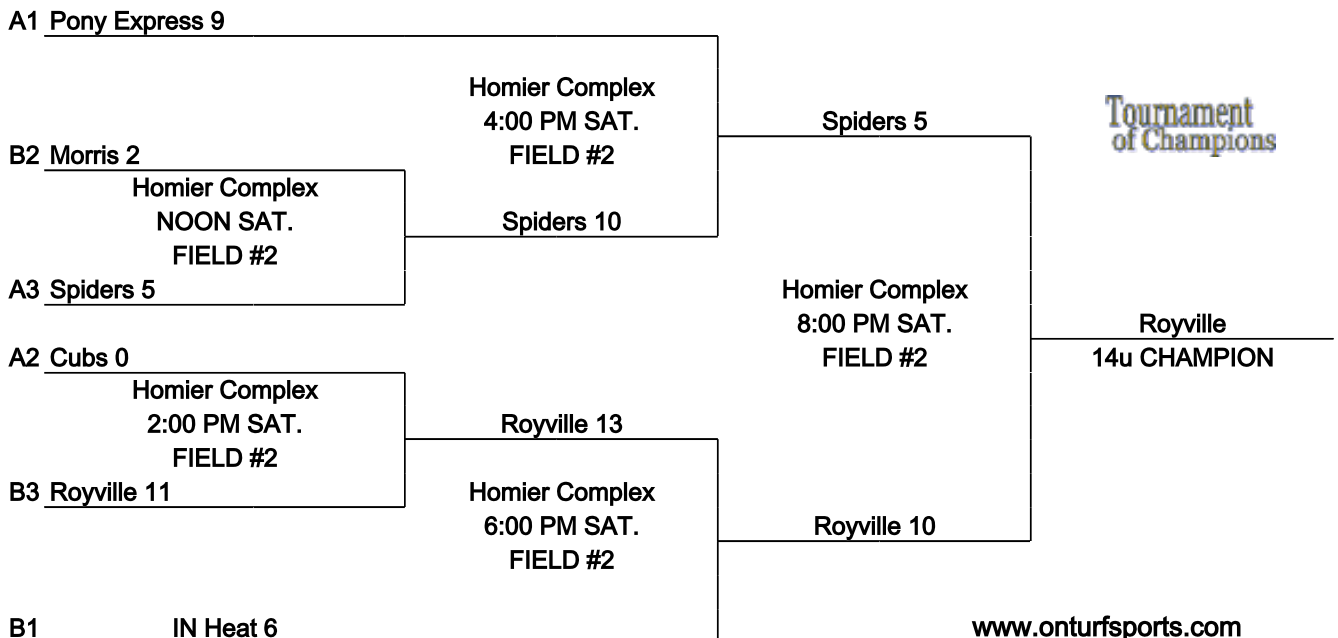

International Tie Breaker - Start inning with last recorded batted out as Runner on 2nd Base with No outs.

SINGLE ELIMINATION BRACKET

www.onturfsports.com