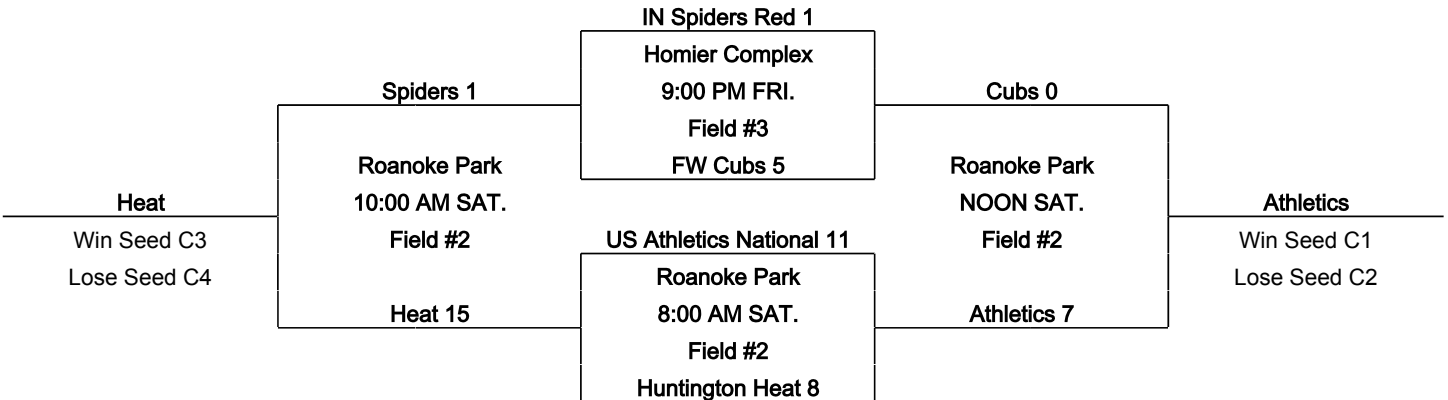

One Hour and 30 minute Time Limit (All Games)

Coin Flip every game

Games may start early as time permits

Run Rule: 12 runs after 3 innings, 10 after 4, 8 after 5

In age divisions 12 and 11 under, pitchers will be allowed to pitch ten (10) innings in two (2) consecutive days

International Tie Breaker: Start inning with last recorded batted out as Runner on 2nd Base with No outs.

Pool Finish	Seed #
A1, B1, C1	1, 2, 3
A2, B2, C2	4, 5, 6
A3, B3, C3	7, 8, 9
C4	10

Based on the Pool/Pod Finish, the seed for the bracket will be determined by looking at the runs allowed then runs scored if needed then coin toss if needed against the same Finisher in each Pool/Pod.