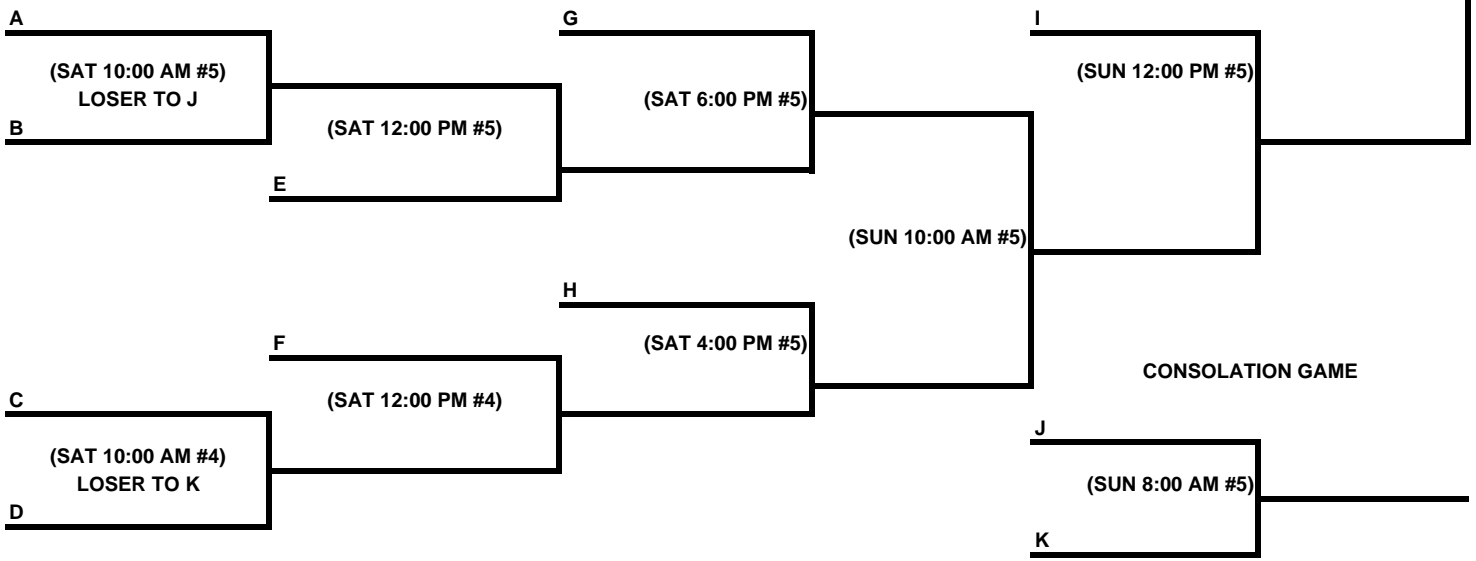

OnTurf Sports BPA NORTH STATE SummerSlam Baseball Tournament

13u Teams

Concordia Cadets A
Concordia Cadets B
Elk. Rip City Rebels
FW Cubs
FW Fuel

FW Indians
Great American Giants
IN Bearcats
Kendallville Titans
SC Sluggers

Experience the Impact We Make!

Visit OnTurfSports.com for the latest event information
Questions or Comments? Email us at onturfsports@gmail.com