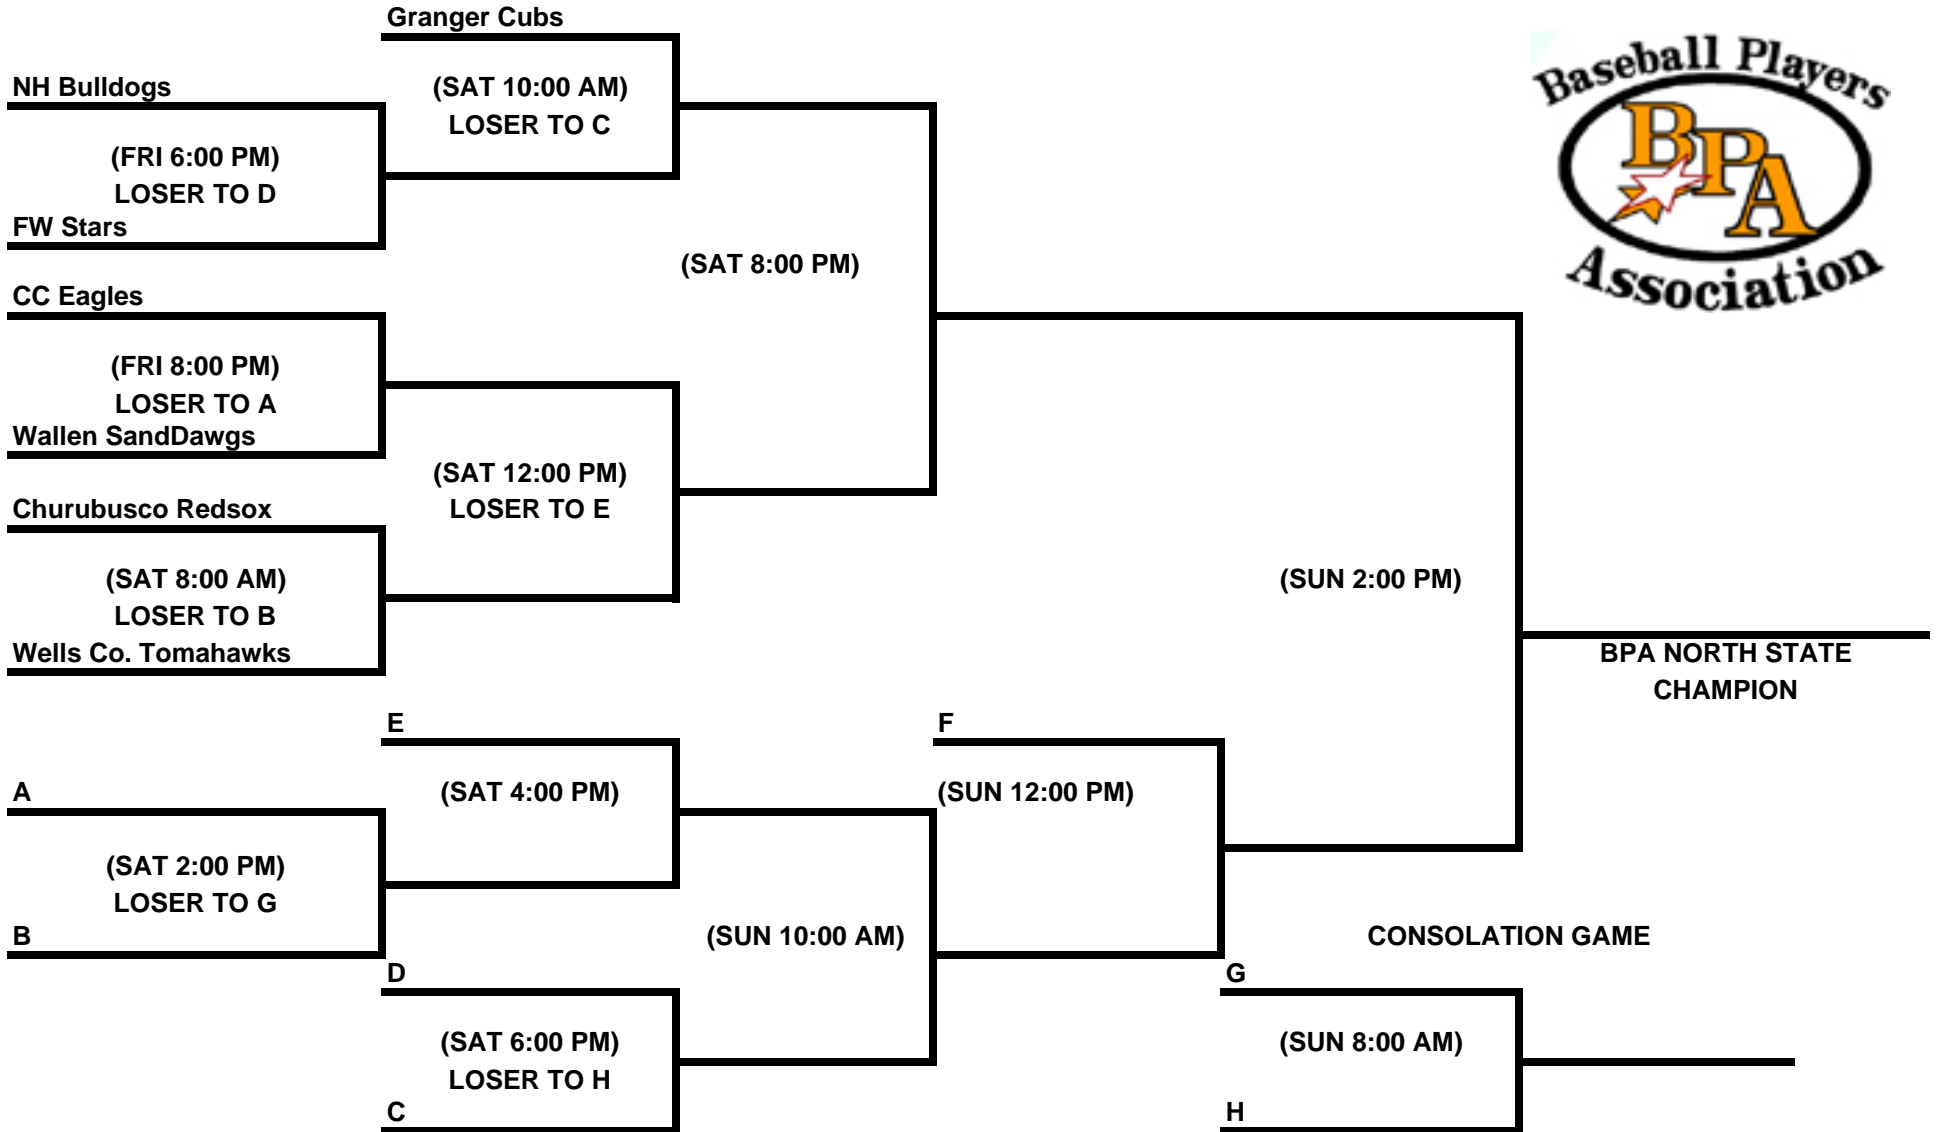

11u Teams

Churubusco Redsox  
 CC Eagles  
 Granger Cubs  
 FW Stars

NH Bulldogs  
 Wallen SandDawgs  
 Wells Co. Tomahawks

**(ALL GAMES ARE ON FIELD #3)**

Visit OnTurfSports.com for the latest event information  
 Questions or Comments? Email us at onturfsports@gmail.com