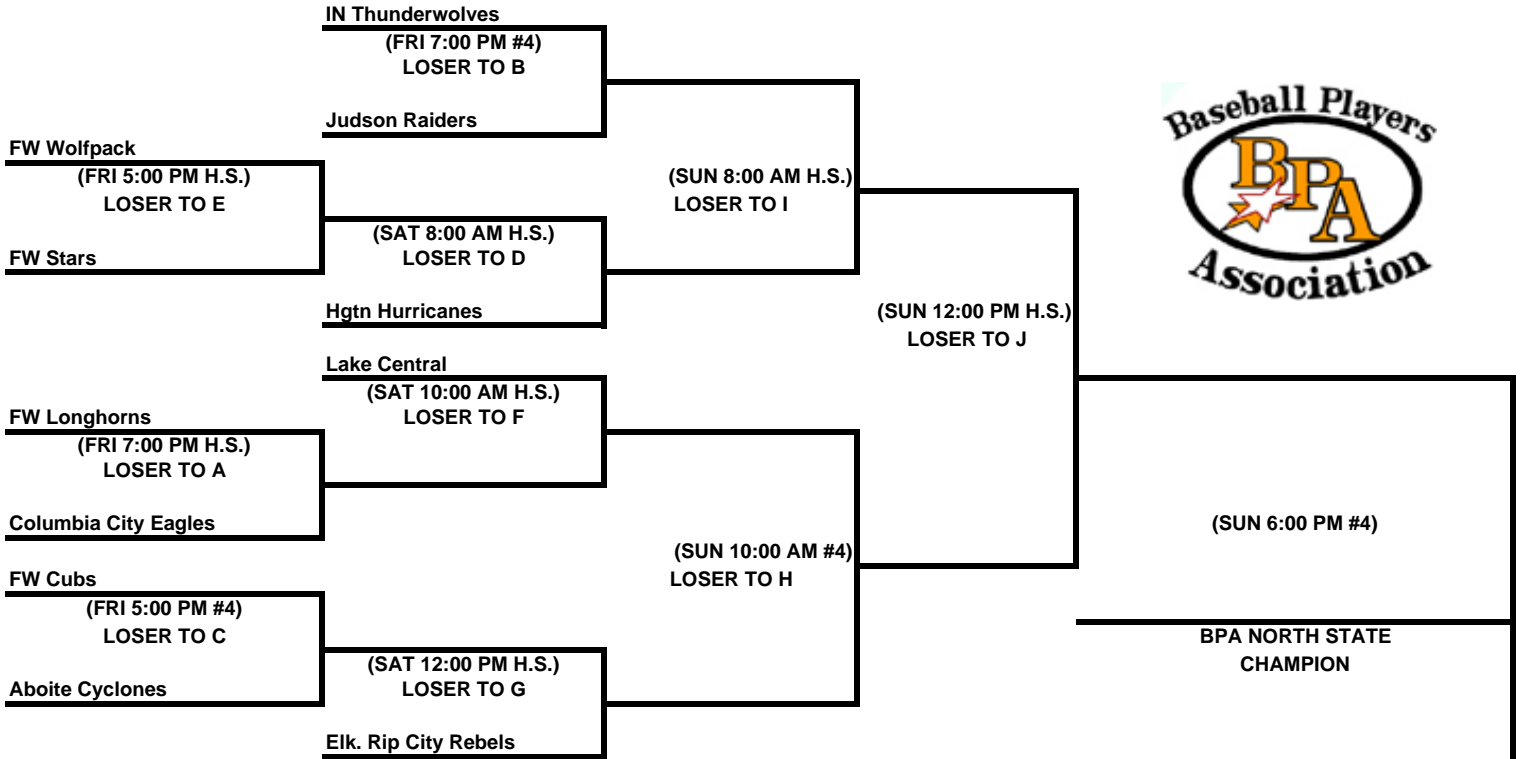

Visit OnTurfSports.com for the latest event information
Questions or Comments? Email us at onturfsports@gmail.com

H.S. = Columbia City High School
#4 = Field #4 Morsches Park