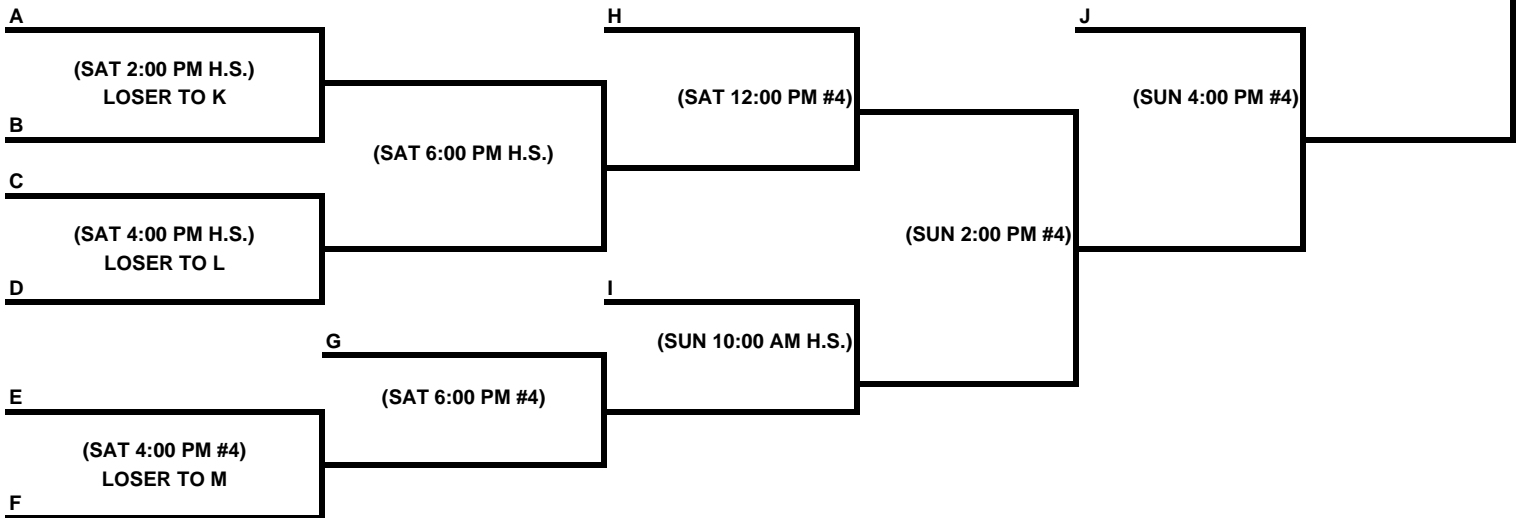

Visit OnTurfSports.com for the latest event information
Questions or Comments? Email us at onturfsports@gmail.com

H.S. = Columbia City High School
#4 = Field #4 Morsches Park