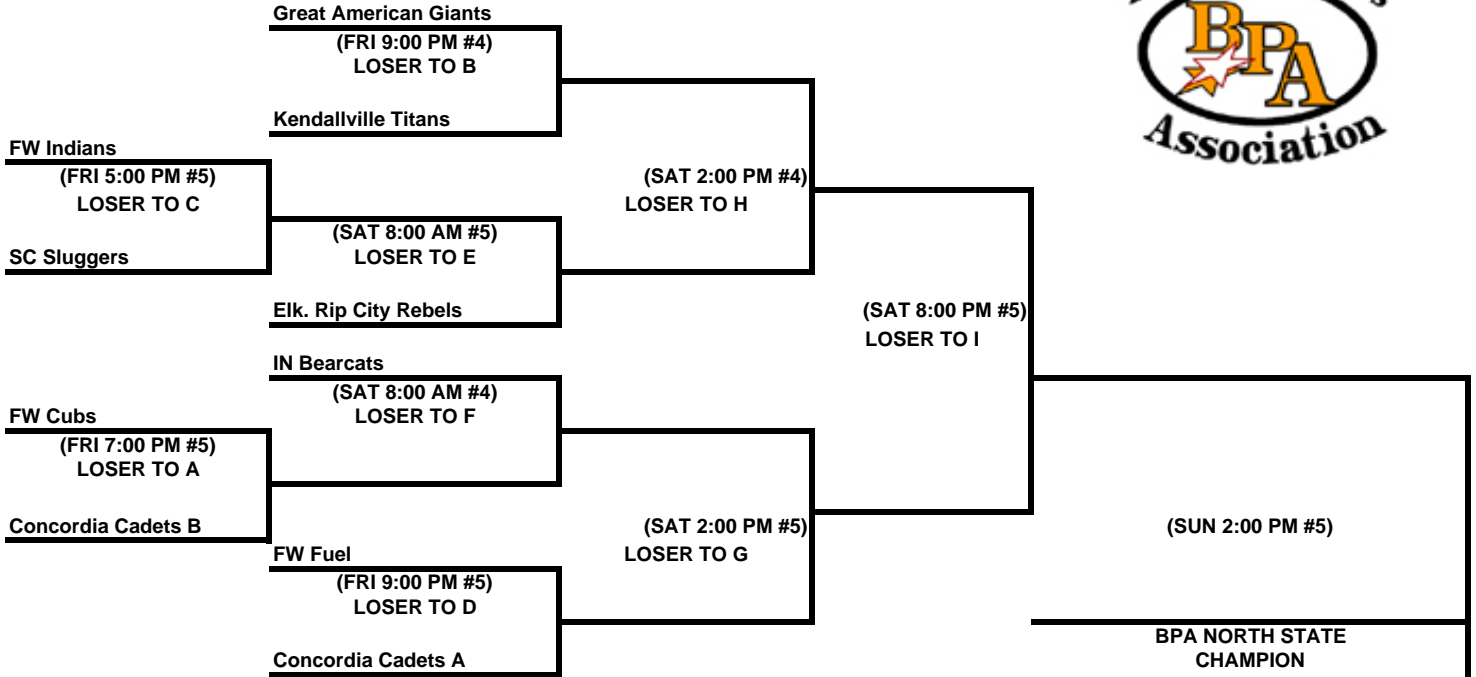

OnTurf Sports BPA NORTH STATE SummerSlam Baseball Tournament

13u Teams

Concordia Cadets A
Concordia Cadets B
Elk. Rip City Rebels
FW Cubs
FW Fuel

FW Indians
Great American Giants
IN Bearcats
Kendallville Titans
SC Sluggers

Experience the Impact We Make!

Visit OnTurfSports.com for the latest event information
Questions or Comments? Email us at onturfsports@gmail.com