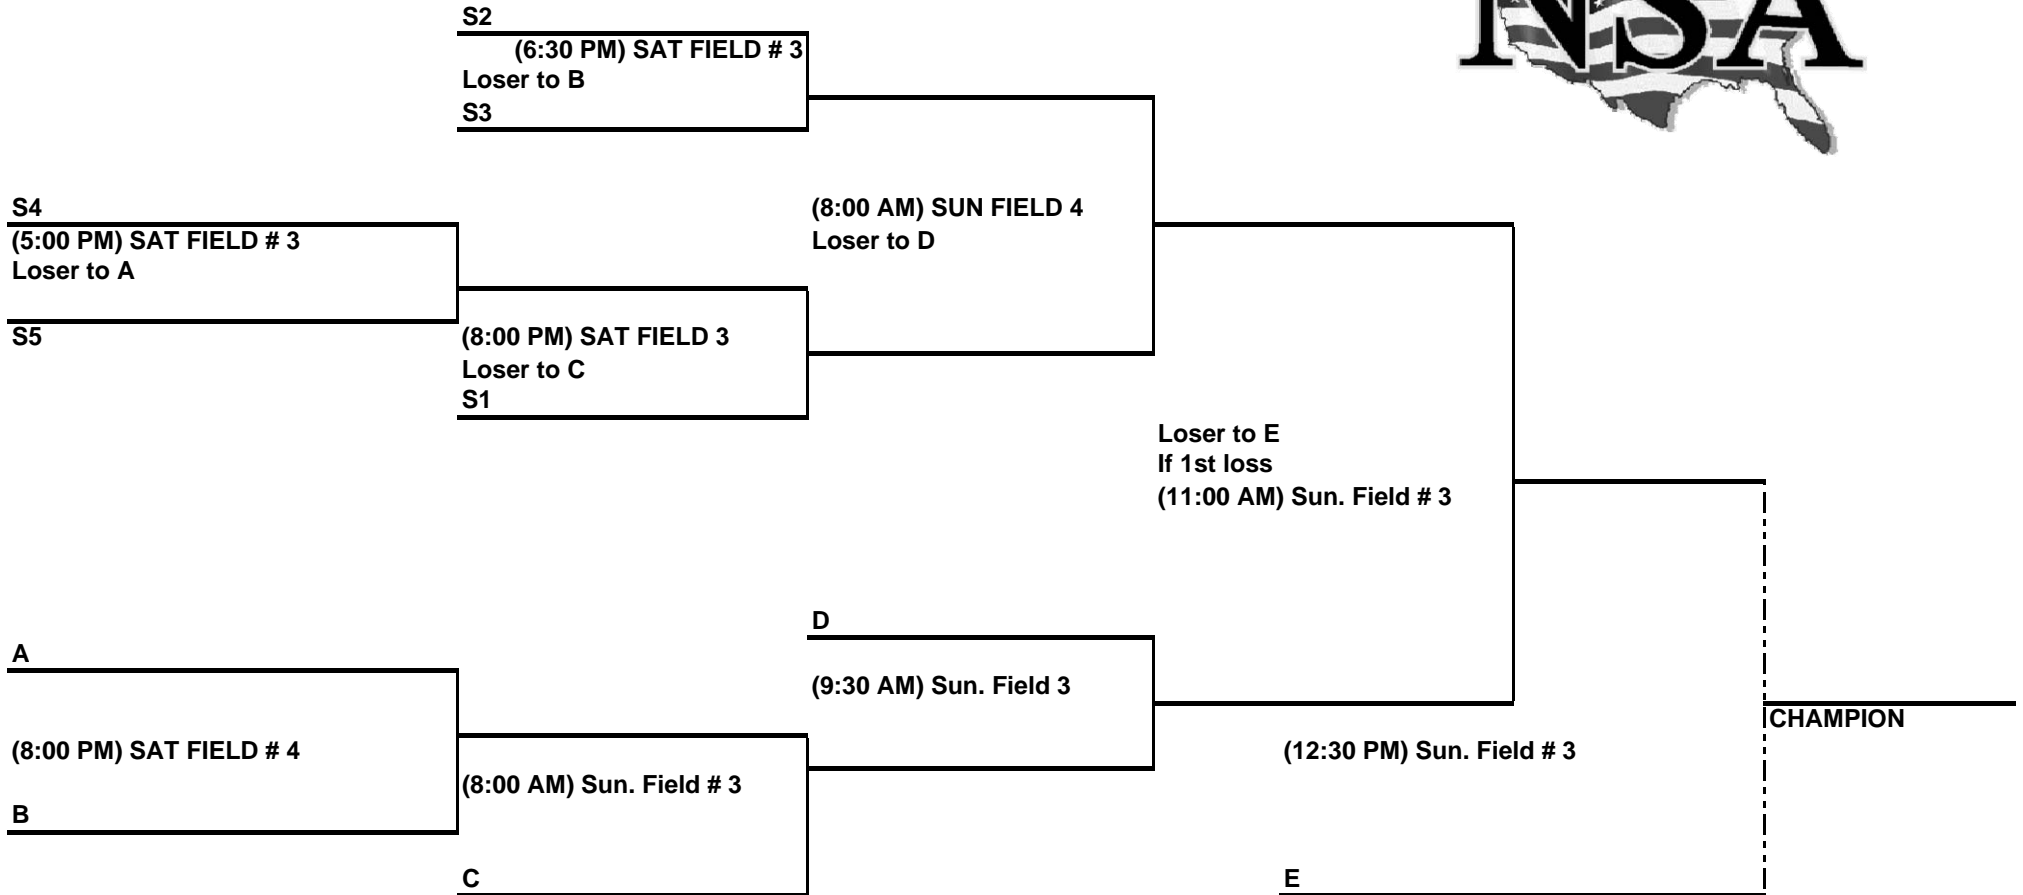

INDIANA EXPLOSION

MANCHESTER SHOCK

(2:00 PM) SAT FIELD # 3

LADY DAWGS

INDIANA FLASH

(3:30 PM) SAT FIELD # 3

ELKHART BLAZE

IN EXPLOSION

(3:30 PM) SAT FIELD # 4

LADY DAWGS

SEEDING

HEAD TO HEAD
RUNS ALLOWED
RUNS SCORED
COIN TOSS

10u Teams

12u Teams

SC BLUE THUNDER
INDIANA LIGHTNING
J - SHOCK

INDIANA EXPLOSION
TIGERLILLIES
HUNTINGTON HURRICANES
LOGANSPO 4 STAR

POOL PLAY

SC BLUE THUNDER

(11:00 AM) SAT. FIELD # 1

INDIANA LIGHTNING

J - SHOCK

(12:30 PM) SAT. FIELD # 1

INDIANA EXPLOSION

TIGERLILLIES