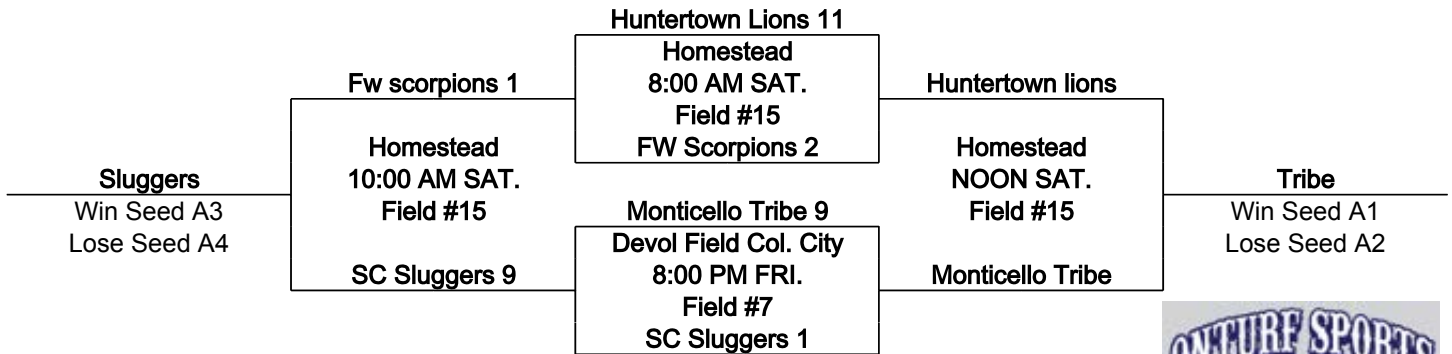

Run Rule: 12 runs after 3 innings, 10 after 4, 8 after 5

Coin Flip every game

International Tie Breaker - Start inning with last recorded batted out as Runner on 2nd Base with No outs.

Ties in Wins and Losses by teams will be broken in the order of head to head, runs allowed, runs scored, coin toss

www.onturfsports.com

OnTurf Sports

BPA LEAD OFF HIT

13u

www.onturfsports.com
POD A

POD B

HOMESTEAD COMPLEX - 10313 Aboite Center Rd, Ft. Wayne, IN 46804

DEVOL FIELD - Intersection of Van Buren Street and Old Trail Road, Columbia City, IN 46725 (West side of City)

One Hour and 45 minute Time Limit for ALL Games

Games may start early as time permits

Run Rule: 12 runs after 3 innings, 10 after 4, 8 after 5

Coin Flip every game

International Tie Breaker - Start inning with last recorded batted out as Runner on 2nd Base with No outs.

Ties in Wins and Losses by teams will be broken in the order of head to head, runs allowed, runs scored, coin toss

CHAMPIONSHIP BRACKET