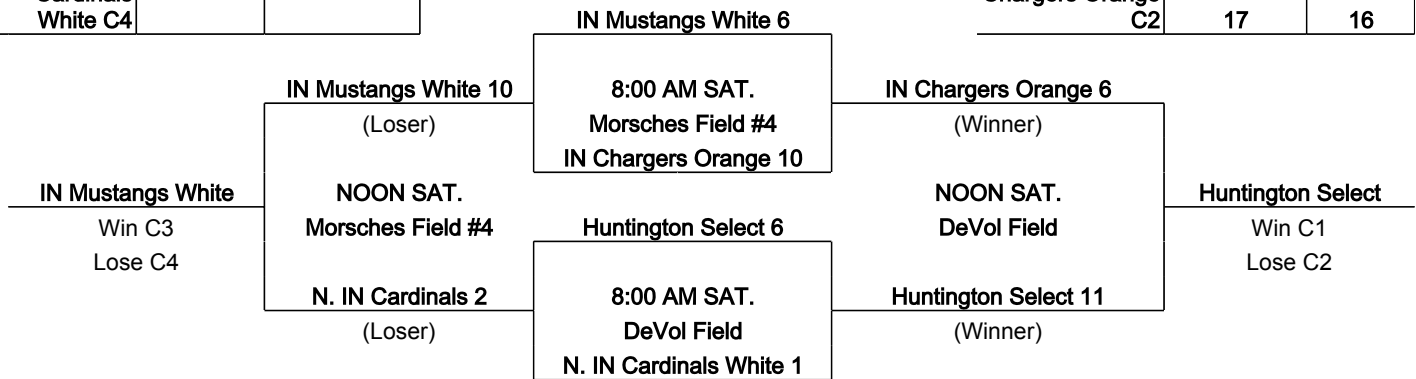

International Tie Breaker: Start inning with last recorded batted out as Runner on 2nd Base with No outs.

SINGLE ELIMINATION BRACKET

www.onturfsports.com

OnTurf Sports

PLAY WITH GREATNESS

14u

POOL A

- 1 Michiana Vipers
- 2 N. IN Cardinals Red
- 3 TC Rampage

POOL B

- 1 Sluggers Blue
- 2 IN Chargers White
- 3 ATH Stampede Black

	Wins	Losses	HEAD TO HEAD	RUNS ALLOWED	RUNS SCORED	COIN FLIP	POOL FINISH
		2		12	7		A3
	1	1		9	7		A2
	2			10	17		A1
	1	1		13	16		B2
	2			8	12		B1
		2		21	14		B3

MORSCHES Park - 1305 East State Road 205, Columbia City, IN 46725

DEVOL FIELD - 620 West Old Trail Road, Columbia City, IN 46725

Morsches

FRI.	Field # 4	DeVol Field
6:00 PM	A1 vs A2	B1 vs B2
8:00 PM	A2 vs A3	B2 vs B3

Morsches

SAT.	Field # 4	DeVol Field
8:00 AM	POD C	POD C
10:00 AM	A1 vs A3	B1 vs B3
NOON	POD C Losers	POD C Winners

	RA	RS
Mustang C3	12	16
Cardinals		
White C4		

POD C

	RA	RS
Hgtn Select C1	7	17
Chargers Orange C2	17	16