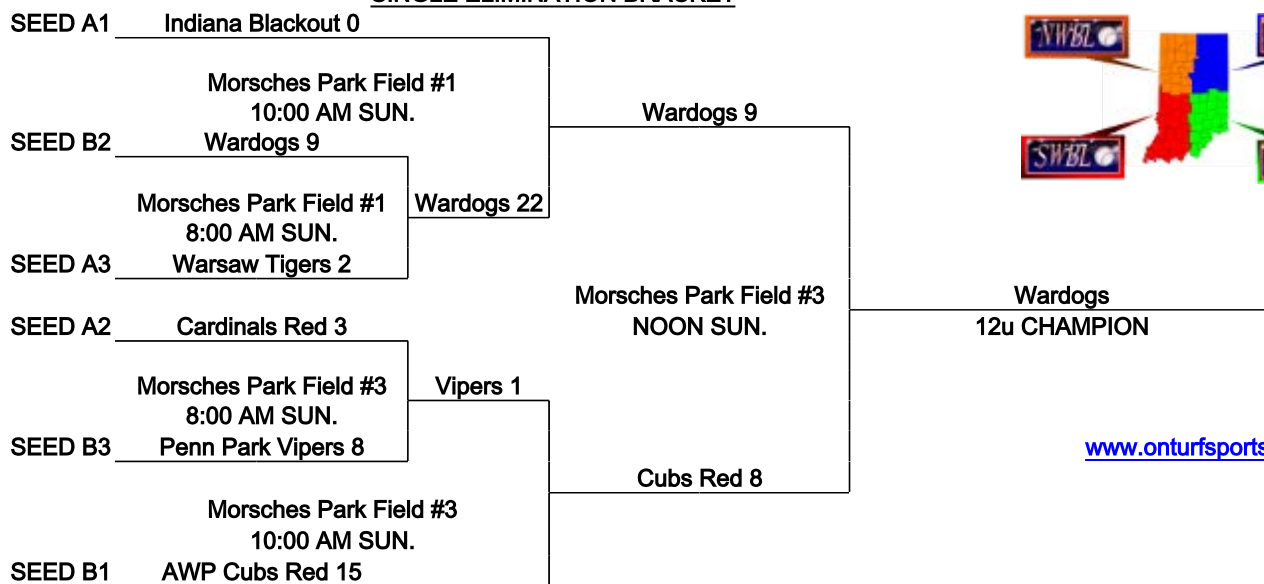

Coin Flip in Pool. Higher Seed is home in the Bracket

Games may start early as time permits

Run Rule: 12 runs after 3 innings, 10 after 4, 8 after 5

In age division 12u, pitchers will be allowed to pitch ten (10) innings in two (2) consecutive days

International Tie Breaker: Start inning with last recorded batted out as Runner on 2nd Base with No outs.

SINGLE ELIMINATION BRACKET

www.onturfsports.com

OnTurf Sports

PLAY WITH GREATNESS

14u

POOL A

- 1 Michiana Vipers
- 2 N. IN Cardinals Red
- 3 TC Rampage