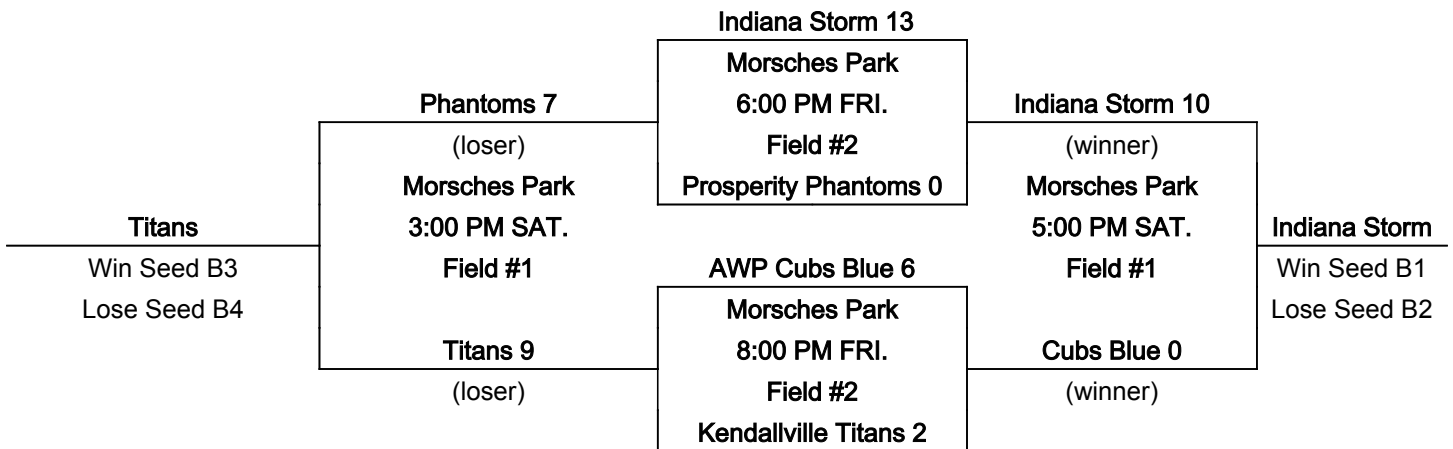

POD B

One Hour and 30 minute Time Limit (ALL GAMES)

Coin Flip in Pool. Higher Seed is home in the Bracket

Games may start early as time permits

Run Rule: 12 runs after 3 innings, 10 after 4, 8 after 5

Pitching: No Pitching Restrictions

International Tie Breaker: Start inning with last recorded batted out as Runner on 2nd Base with No outs.