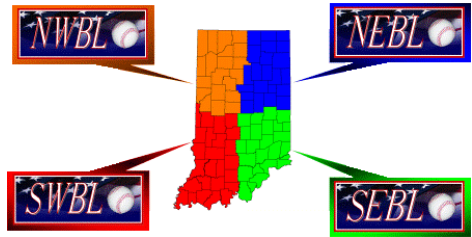

OnTurf Sports

11u

www.onturfsports.com

POOL A	HEAD TO HEAD		RUNS	RUNS	COIN	SEED
	Wins	Losses	ALLOWED	SCORED	FLIP	
1 Indiana Longhorns	1	1	18	8		A2
2 Warsaw Tigers		2	14	0		A3
3 Wallen Jackers	1		1	25		A1

MORSCHES Park - 1305 East State Road 205, Columbia City, IN 46725

FRI.   **Field #1**   **Field #2**
6:00 PM   A1 vs A3   Pod B
8:00 PM   A2 vs A3   Pod B

SAT.   **Field #1**
1:00 PM   A1 vs A2
3:00 PM   Pod B Losers
5:00 PM   Pod B Winners