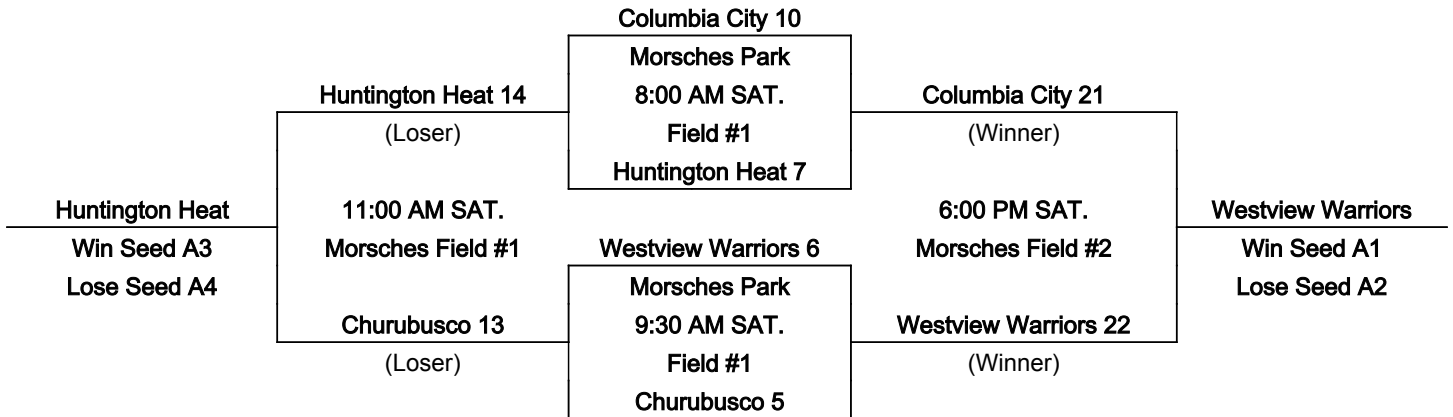

OnTurf Sports

8u

POD A

One Hour and 30 minute Time Limit (ALL GAMES)

Coin Flip in Pool. Higher Seed is home in the Bracket

Games may start early as time permits

Run Rule: 15 runs after 4 innings, 8 after 5

International Tie Breaker - Start inning with last recorded batted out as Runner on 2nd Base with No outs.

****SEE 8u NOTED RULES**

SINGLE ELIMINATION BRACKET

9u

	Wins	Losses	HEAD TO HEAD	RUNS ALLOWED	RUNS SCORED	COIN FLIP	SEED
1 Wallen Renegades		2		29	2		S4
2 Huntertown Lions	1	1		11	13		S3
3 Huntington Hawks		2		35	8		S5
4 Wallen Diamond Dawgs	2			6	30		S2
5 Indiana Storm	2			5	33		S1