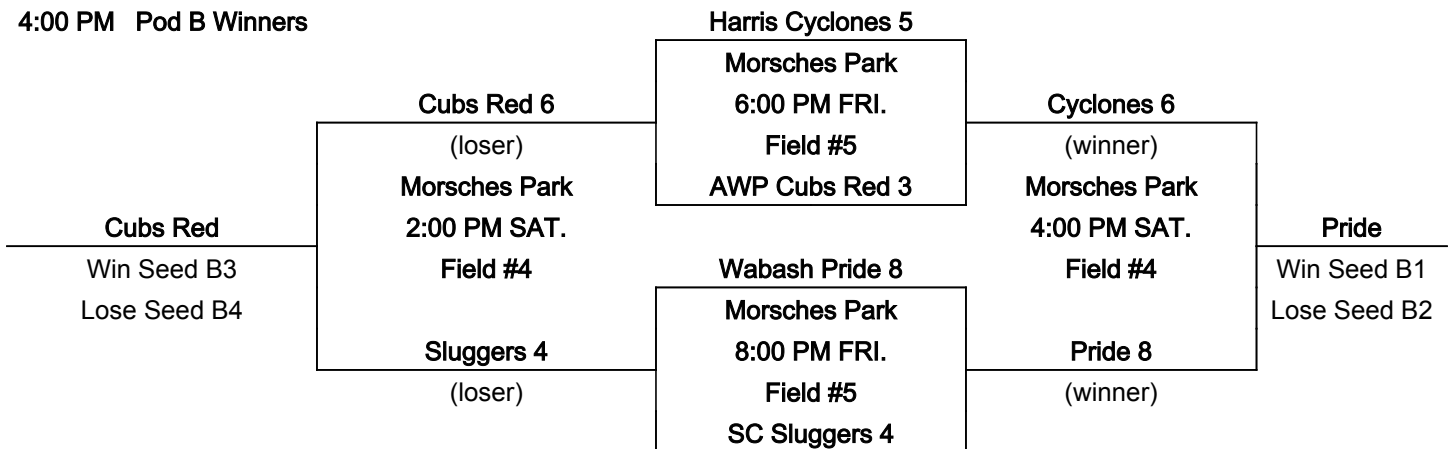

POD B

One Hour and 45 minute Time Limit (ALL GAMES)

Coin Flip in Pool. Higher Seed is home in the Bracket

Games may start early as time permits

Run Rule: 12 runs after 3 innings, 10 after 4, 8 after 5

Pitching: No Pitching Restrictions

International Tie Breaker: Start inning with last recorded batted out as Runner on 2nd Base with No outs.