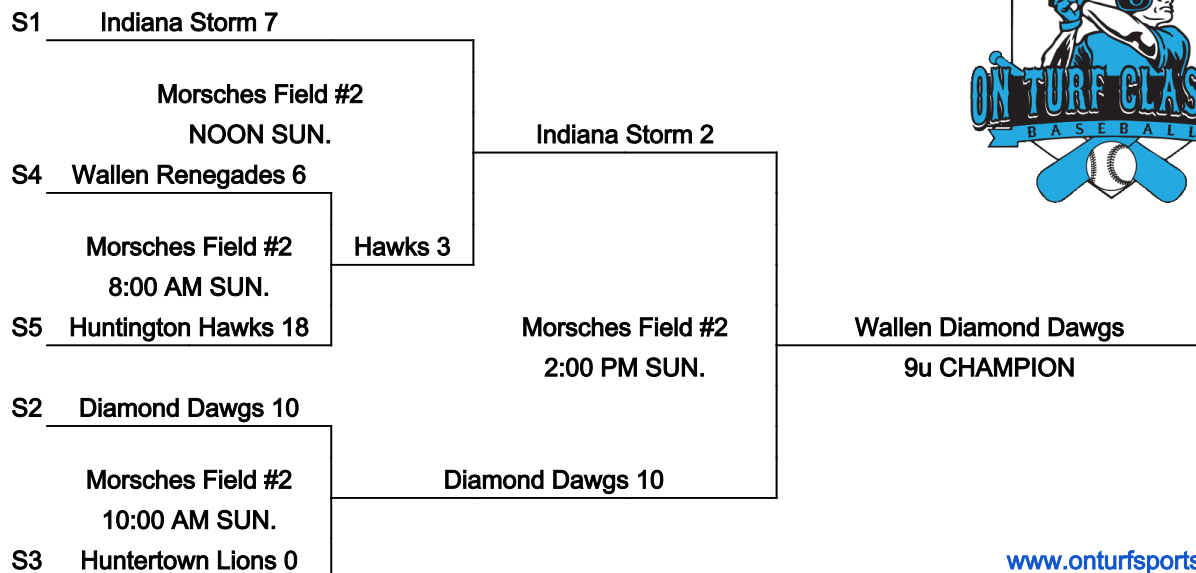

SINGLE ELIMINATION BRACKET

www.onturfsports.com