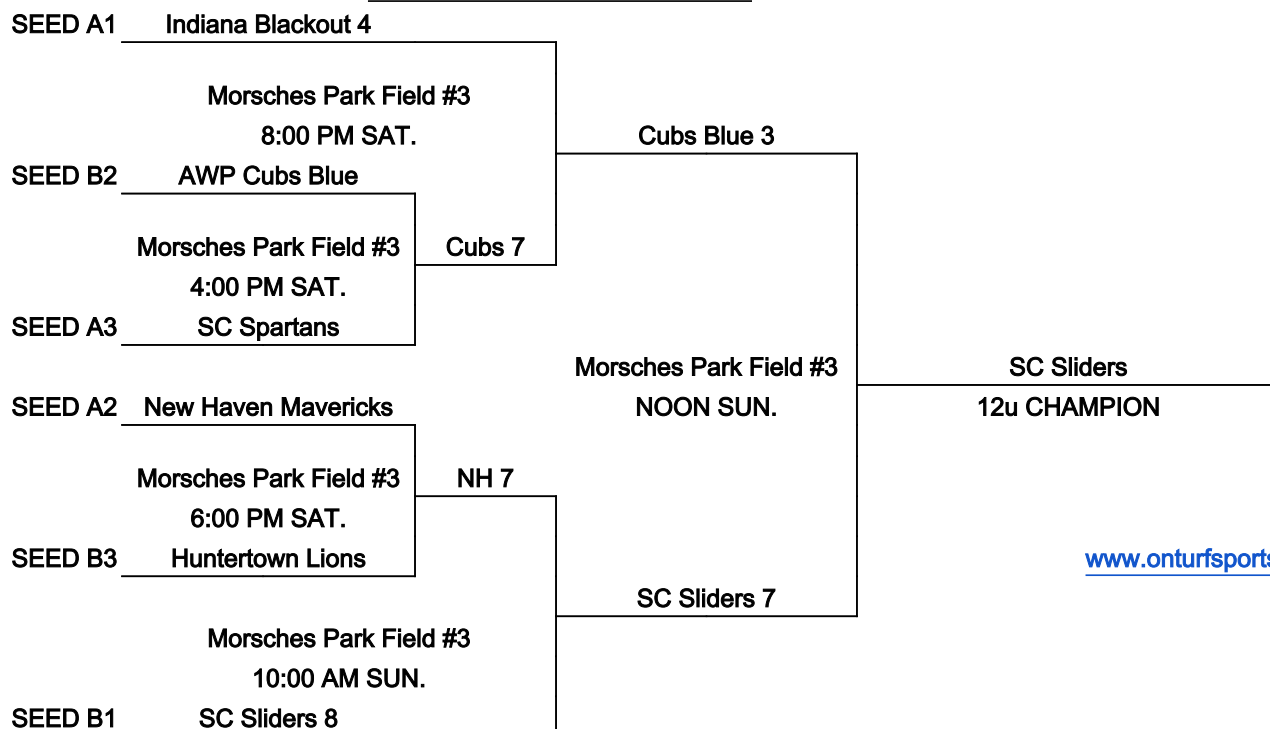

Coin Flip in Pool. Higher Seed is home in the Bracket

Games may start early as time permits

Run Rule: 12 runs after 3 innings, 10 after 4, 8 after 5

Pitching: No Pitching Restrictions

International Tie Breaker: Start inning with last recorded batted out as Runner on 2nd Base with No outs.

SINGLE ELIMINATION BRACKET

www.onturfsports.com

OnTurf Sports

13u

www.onturfsports.com

POOL A	HEAD TO HEAD		RUNS	RUNS	COIN	SEED
	Wins	Losses	ALLOWED	SCORED	FLIP	
1 FW Scorpions		2	16	3		A3
2 Northern Indiana Outlaws	1	1	11	8		A2
3 Decatur Thunder	2		0	16		A1