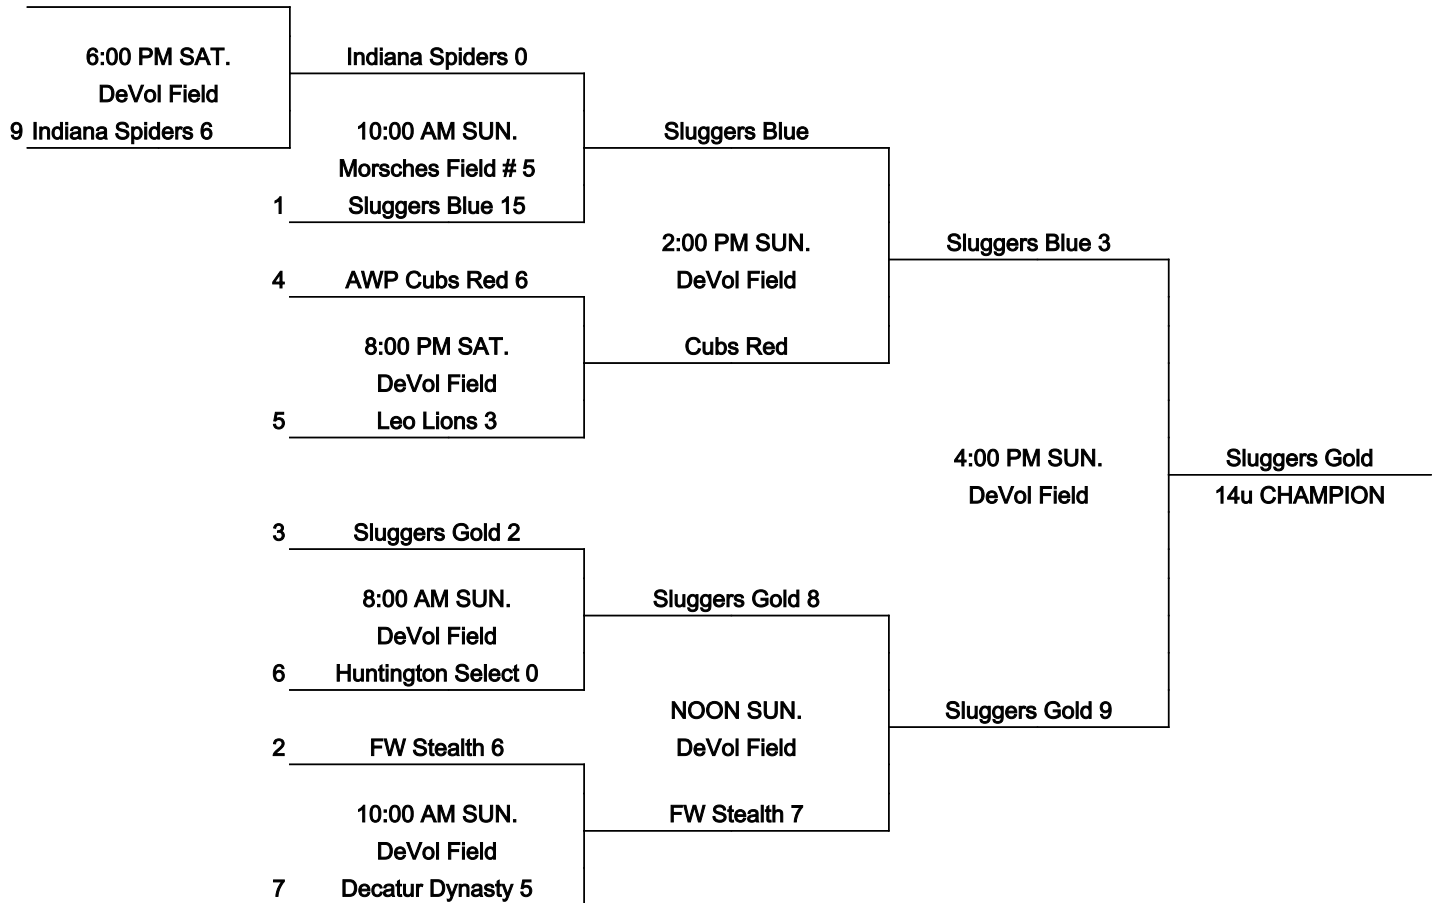

OnTurf Sports

14u

www.onturfsports.com

One Hour and 45 minute Time Limit (ALL GAMES)

Coin Flip in Pool. Higher Seed is home in the Bracket

Games may start early as time permits

Run Rule: 12 runs after 3 innings, 10 after 4, 8 after 5

Pitching: No Pitching Restrictions

International Tie Breaker: Start inning with last recorded batted out as Runner on 2nd Base with No outs.

SINGLE ELIMINATION BRACKET

8 FW Generals 5

www.onturfsports.com