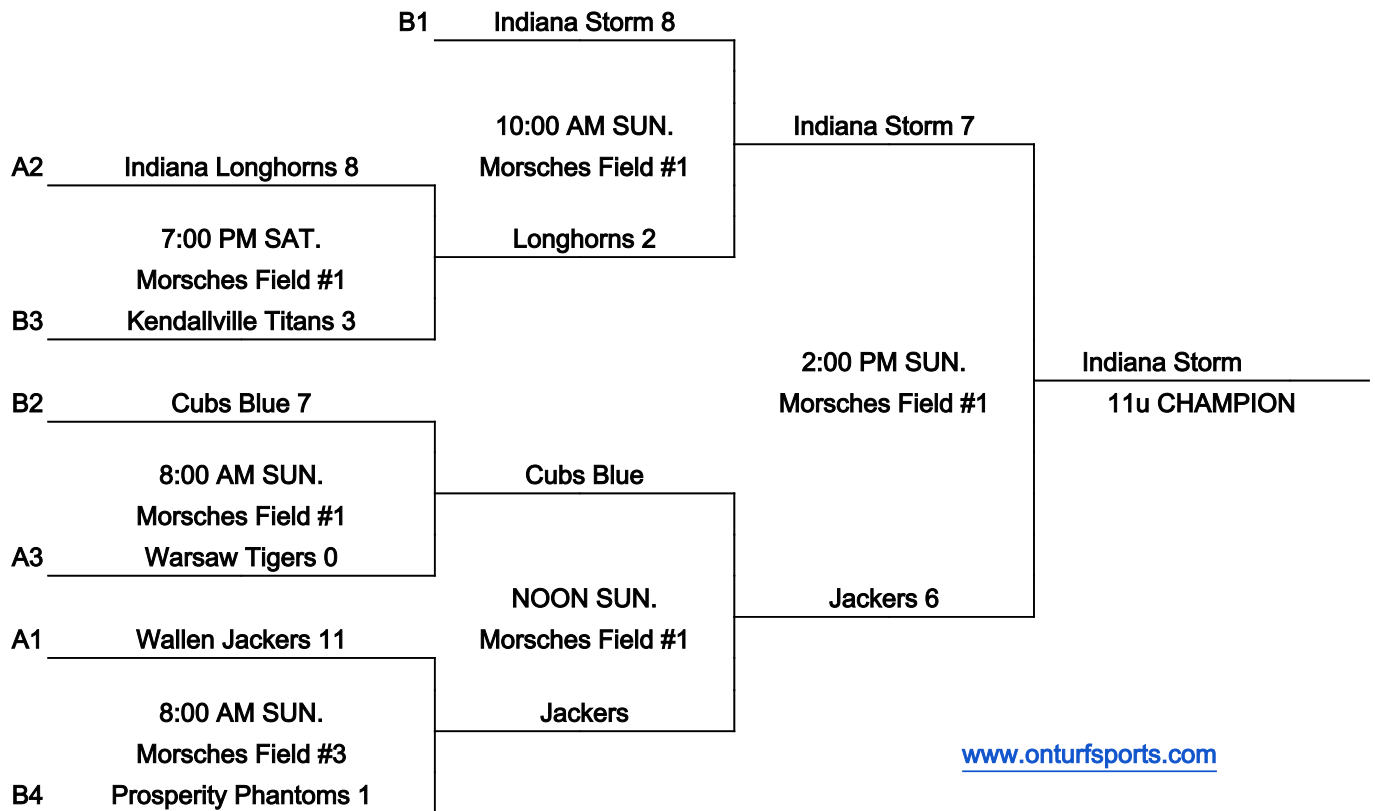

POD B

One Hour and 30 minute Time Limit (ALL GAMES)

Coin Flip in Pool. Higher Seed is home in the Bracket

Games may start early as time permits

Run Rule: 12 runs after 3 innings, 10 after 4, 8 after 5

Pitching: No Pitching Restrictions

International Tie Breaker: Start inning with last recorded batted out as Runner on 2nd Base with No outs.

OnTurf Sports

11u

SINGLE ELIMINATION BRACKET

www.onturfsports.com

12u

	Wins	Losses	HEAD TO HEAD	RUNS ALLOWED	RUNS SCORED	COIN FLIP	SEED
Pool A							
1 Indiana Blackout	2			6	11		A1
2 SC Spartans		2		16	6		A3
3 New Haven Mavericks	1	1		6	11		A2
Pool B							
1 Huntertown Lions		2		24	6		B3
2 AWP Cubs Blue	1	1		24	14		B2
3 SC Sliders	2			6	34		B1