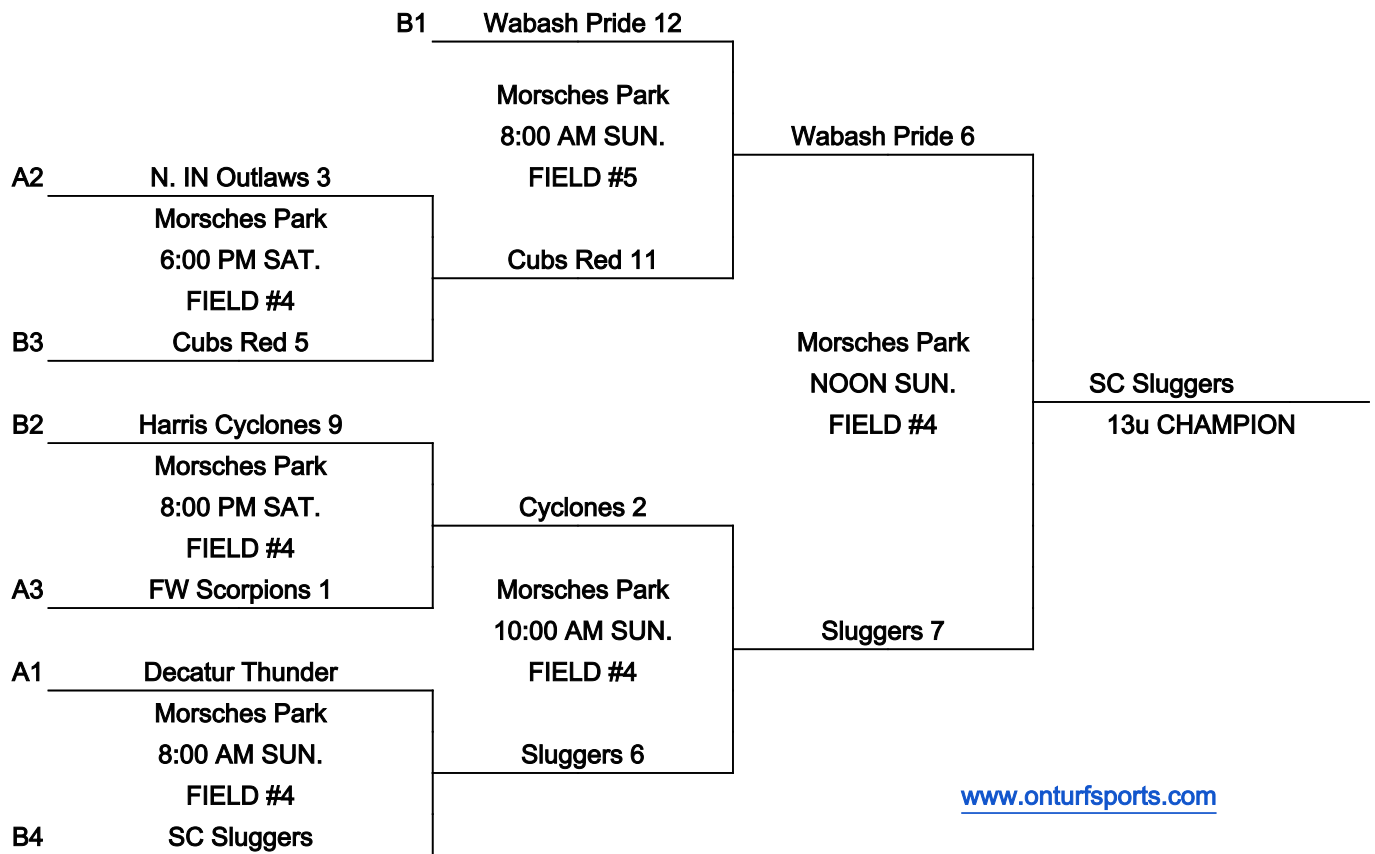

OnTurf Sports

13u

SINGLE ELIMINATION BRACKET

www.onturfsports.com