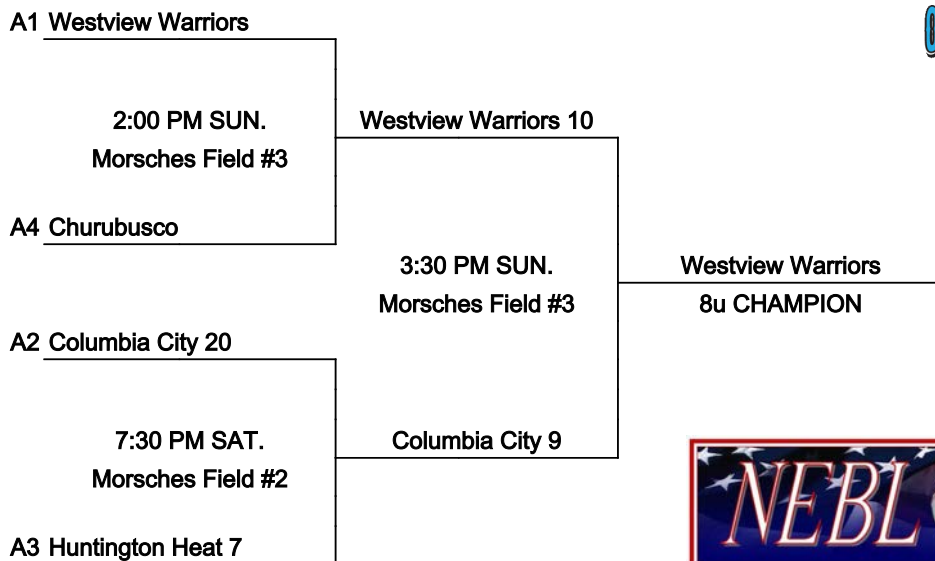

OnTurf Sports

8u

POD A

One Hour and 30 minute Time Limit (ALL GAMES)

Coin Flip in Pool. Higher Seed is home in the Bracket

Games may start early as time permits

Run Rule: 15 runs after 4 innings, 8 after 5

International Tie Breaker - Start inning with last recorded batted out as Runner on 2nd Base with No outs.

****SEE 8u NOTED RULES**

SINGLE ELIMINATION BRACKET

9u

	Wins	Losses	HEAD TO HEAD	RUNS ALLOWED	RUNS SCORED	COIN FLIP	SEED
1 Wallen Renegades		2		29	2		S4
2 Huntertown Lions	1	1		11	13		S3
3 Huntington Hawks		2		35	8		S5
4 Wallen Diamond Dawgs	2			6	30		S2
5 Indiana Storm	2			5	33		S1