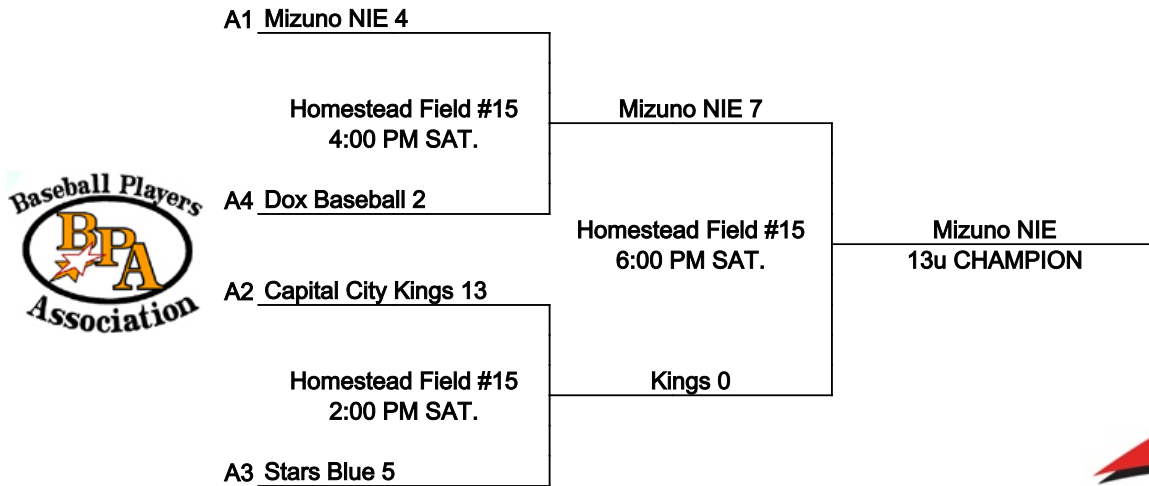

Coin Flip every game

International Tie Breaker - Start inning with last recorded batted out as Runner on 2nd Base with No outs.

SINGLE ELIMINATION BRACKET

HOMESTEAD COMPLEX - 10313 Aboite Center Rd, Ft. Wayne, IN 46804