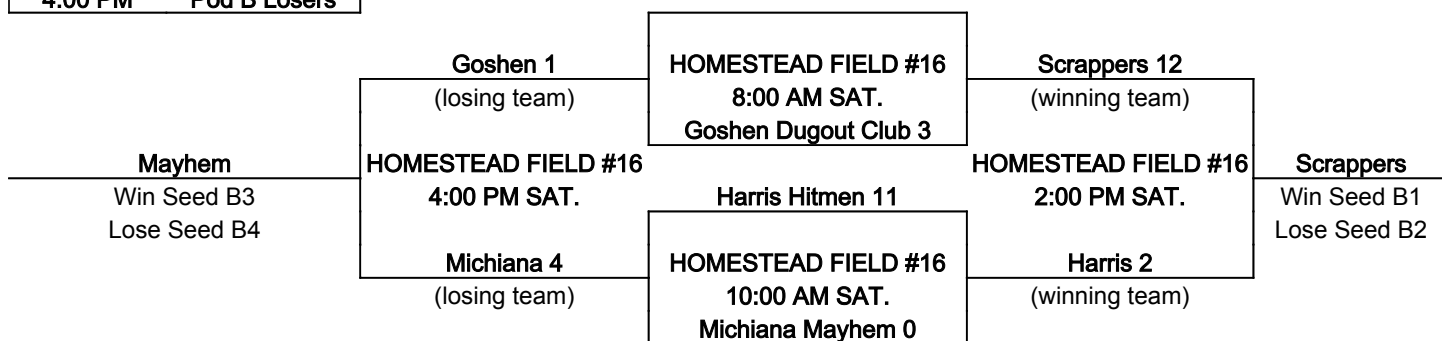

www.onturfsports.com

OnTurf Sports

BPA LEAD OFF HIT

www.onturfsports.com

14u

- POOL A**
- 1 Rake City
 - 2 Northeast Indiana Buzz
 - 3 Elkhart Titans

Wins	Losses	HEAD TO HEAD	RUNS ALLOWED	RUNS SCORED	COIN FLIP	SEED
2			5	22		A1
0	2		21	6		A3
1	1		11	9		A2

MORSCHES Park - 1305 East State Road 205, Columbia City, IN 46725
 HOMESTEAD COMPLEX - 10313 Aboite Center Rd, Ft. Wayne, IN 46804

FRI.	Morsches Field #4
6:00 PM	A1 vs A2
8:00 PM	A2 vs A3
SAT.	Homestead Field #16
8:00 AM	Pod B
10:00 AM	Pod B
NOON	A1 vs A3
2:00 PM	Pod B Winners
4:00 PM	Pod B Losers

September 5, 2015

OnTurf Sports College Baseball Showcase
 At Indiana Wesleyan University

www.onturfsports.com/forms/CollegeBaseballShowcase.htm

POD B

Michiana Scrappers White

Pool/Pod Finish	Seed #
A1, B1	1 or 2
A2, B2	3 or 4
A3, B3	5 or 6
B4	7