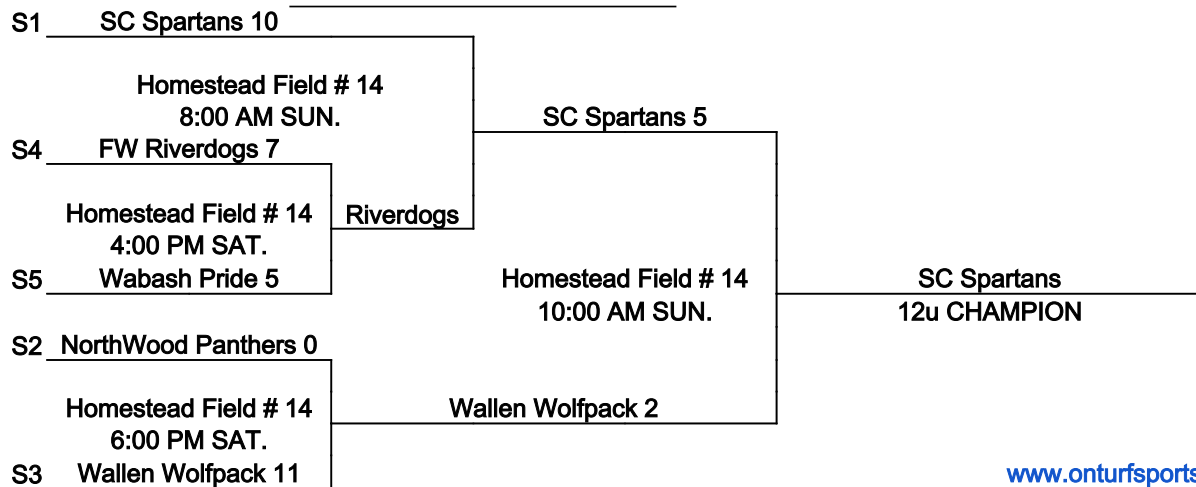

NOON Wabash Pride vs. FW Riverdogs

2:00 PM SC Spartans vs. NorthWood Panthers

One Hour and 30 minute Time Limit (ALL games)

Games may start early as time permits

In age divisions 12 and 11 under, pitchers will be allowed to pitch ten (10) innings in two (2) consecutive days

Run Rule: 12 runs after 3 innings, 10 after 4, 8 after 5

Coin Flip every game

International Tie Breaker - Start inning with last recorded batted out as Runner on 2nd Base with No outs.

SINGLE ELIMINATION BRACKET