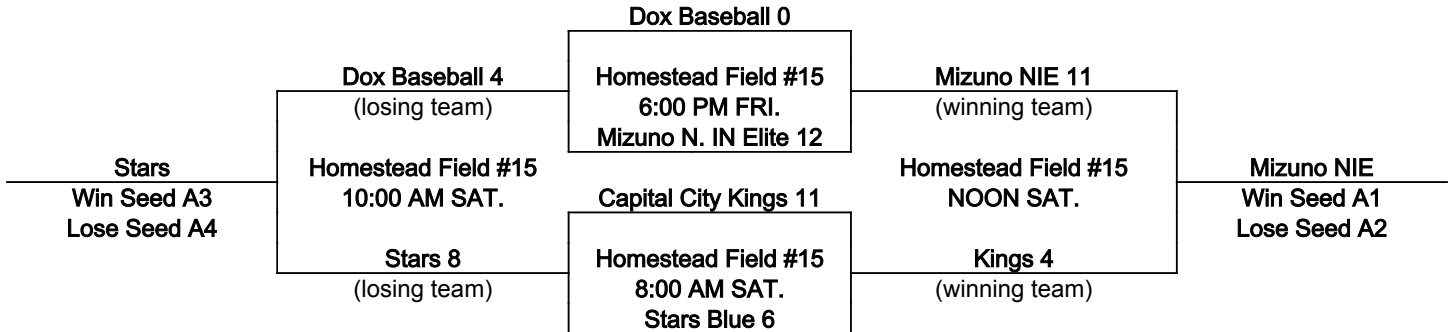

Run Rule: 12 runs after 3 innings, 10 after 4, 8 after 5

Coin Flip every game

International Tie Breaker - Start inning with last recorded batted out as Runner on 2nd Base with No outs.

SINGLE ELIMINATION BRACKET

www.onturfsports.com

HOMESTEAD COMPLEX - 10313 Aboite Center Rd, Ft. Wayne, IN 46804

OnTurf Sports

13u

BPA LEAD OFF HIT

www.onturfsports.com
POD A

HOMESTEAD COMPLEX - 10313 Aboite Center Rd, Ft. Wayne, IN 46804

Coin Flip every game

International Tie Breaker - Start inning with last recorded batted out as Runner on 2nd Base with No outs.

SINGLE ELIMINATION BRACKET

HOMESTEAD COMPLEX - 10313 Aboite Center Rd, Ft. Wayne, IN 46804