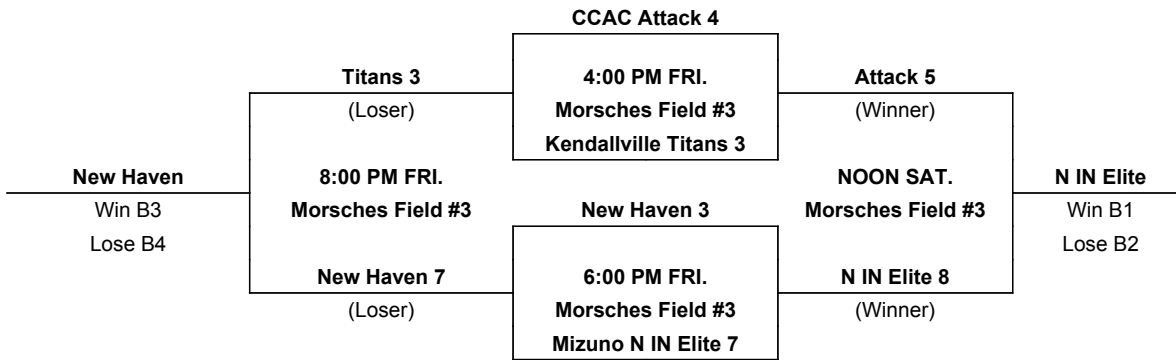

10u

www.onturfsports.com

Check out 2016 OnTurf Baseball League info in September

NEBL, NWBL, SEBL,SWBL

SINGLE ELIMINATION BRACKET

www.onturfsports.com

OnTurf Sports

www.onturfsports.com

11u

MORSCHES PARK - 1305 East State Road 205, Columbia City, IN 46725

POD A

POD B

One Hour and 30 minute Time Limit (ALL GAMES)

Games may start early as time permits

Coin Flip in Pool. Higher Seed is Home in Single Elimination Bracket

OnTurf Sports

11u

www.onturfsports.com

Check out 2016 OnTurf Baseball League info in September

NEBL, NWBL, SEBL, SWBL

SINGLE ELIMINATION BRACKET

www.onturfsports.com

	Wins	Losses	HEAD TO HEAD	RUNS ALLOWED	RUNS SCORED	COIN FLIP	POOL FINISH
POOL A							
1 Roanoke Red Storm	0	2		23	3		A3
2 Mizuno Northern IN Elite	2	0		8	17		A1
3 AWP Cubs Blue	1	1		10	21		A2
POOL B							
1 Columbia City Eagles	0	2		19	3		B3
2 Huntertown Lions	1	1		3	14		B2
3 Indiana Eastlake Chargers	2	0		5	10		B1