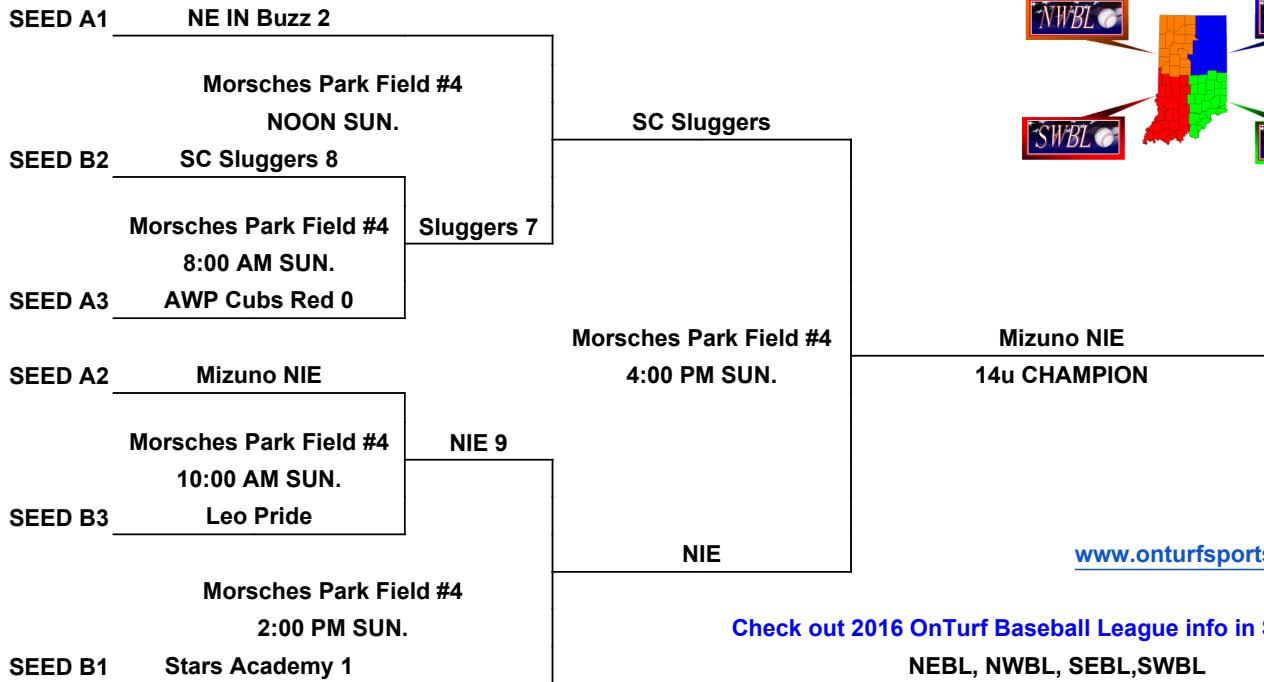

International Tie Breaker: Start inning with last recorded batted out as Runner on 2nd Base with No outs.

SINGLE ELIMINATION BRACKET

www.onturfsports.com

Check out 2016 OnTurf Baseball League info in September

NEBL, NWBL, SEBL, SWBL