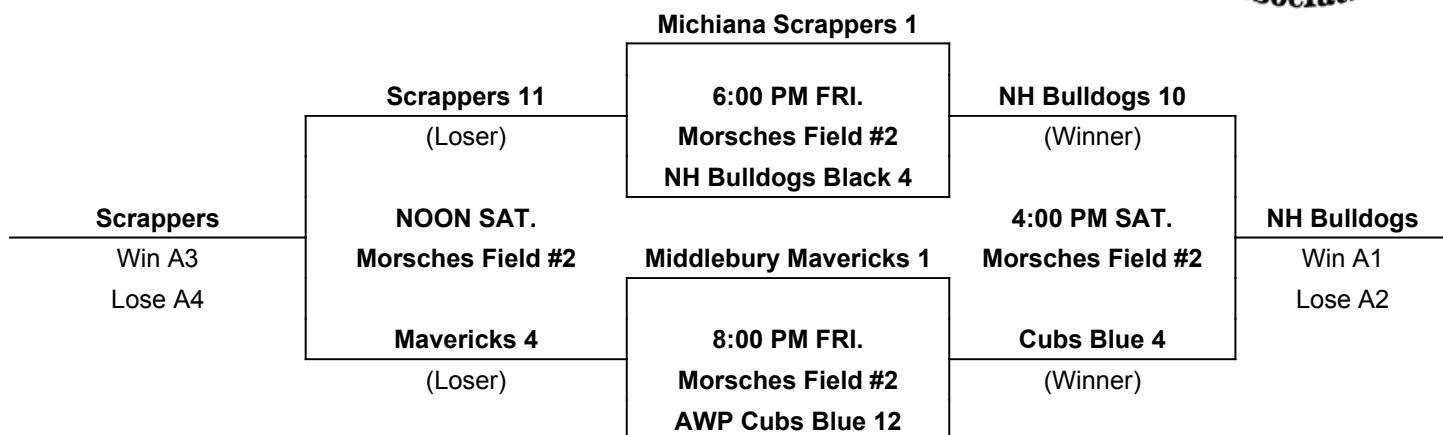

OnTurf Sports

www.onturfsports.com

10u

MORSCHES PARK - 1305 East State Road 205, Columbia City, IN 46725

POD A