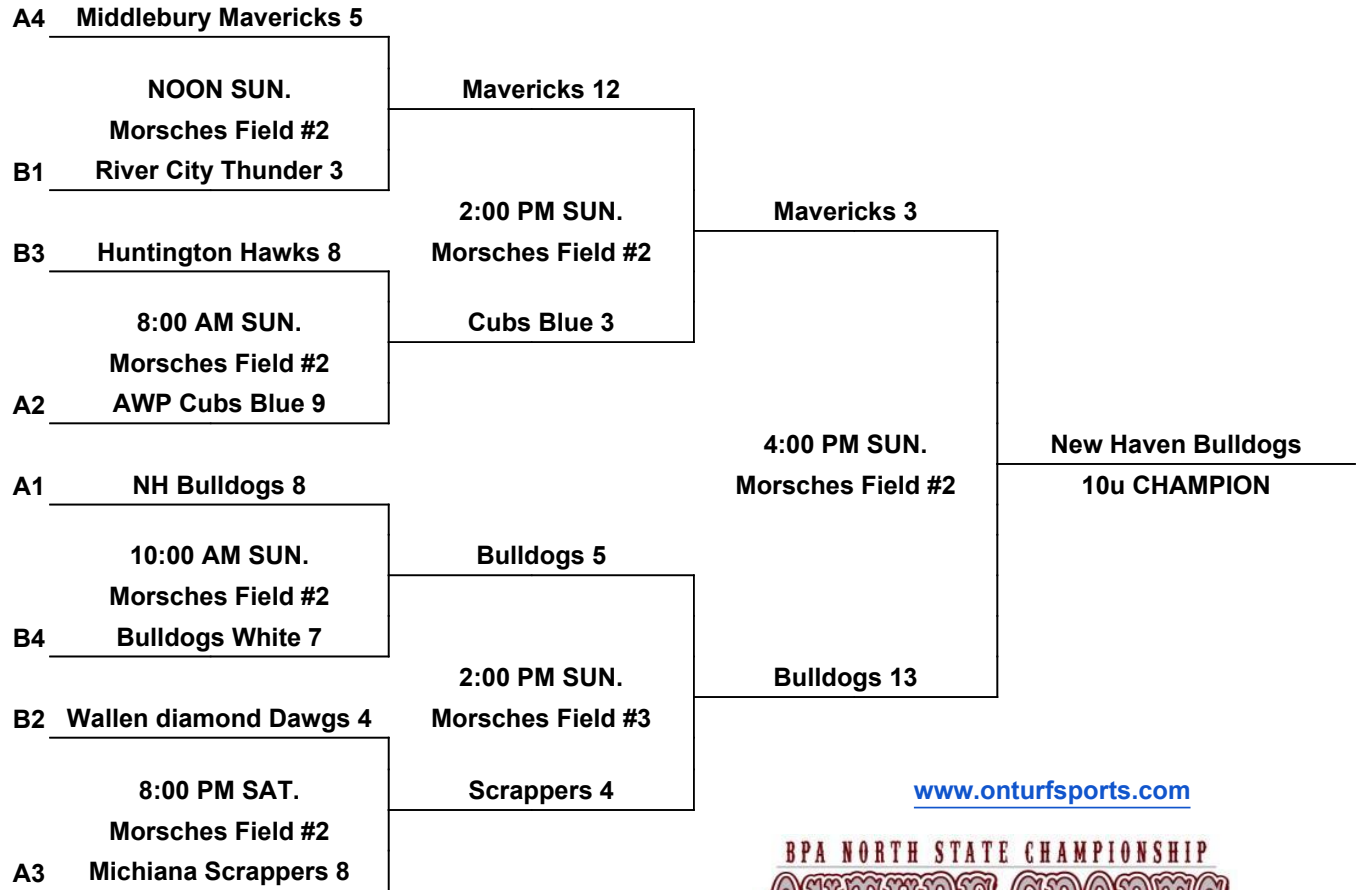

10u

www.onturfsports.com

Check out 2016 OnTurf Baseball League info in September

NEBL, NWBL, SEBL,SWBL

SINGLE ELIMINATION BRACKET

www.onturfsports.com

OnTurf Sports

www.onturfsports.com