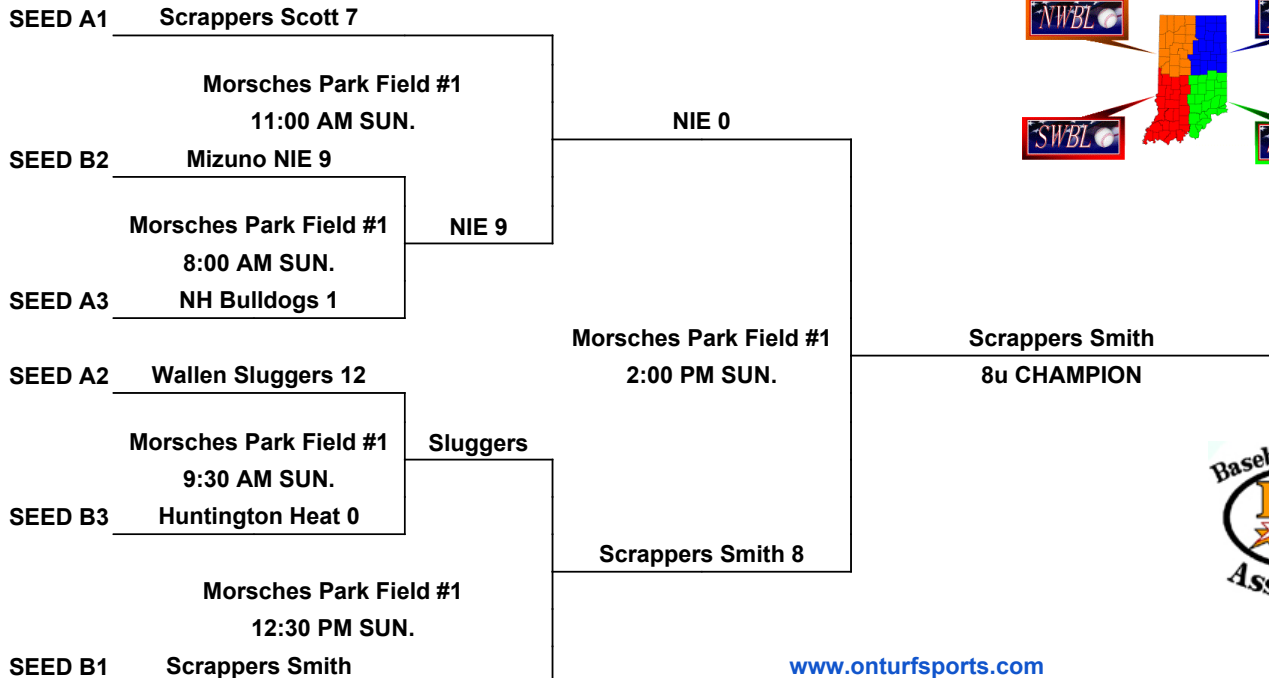

OnTurf Sports

8u

www.onturfsports.com

	Wins	Losses	HEAD TO HEAD	RUNS ALLOWED	RUNS SCORED	COIN FLIP	SEED
Pool A							
1 Wallen Sluggers	1	1		14	10		A2
2 Michiana Scrappers - Scott	1	1		12	12		A1
3 New Haven Bulldogs	1	1		17	21		A3
Pool B							
1 Huntington Heat	0	2		21	5		B3
2 Mizuno N. IN Elite	1	1		11	18		B2
3 Michiana Scrappers - Smith	2	0		7	16		B1

MORSCHES PARK - 1305 East State Road 205, Columbia City, IN 46725

Check out 2016 OnTurf Baseball League info in September

NEBL, NWBL, SEBL, SWBL

Morsches Park

SAT.	Field #1
9:30 AM	B1 vs B2
11:00 AM	A1 vs A2
12:30 PM	B2 vs B3
2:00 PM	A2 vs A3
3:30 PM	B1 vs B3
5:00 PM	A1 vs A3

One Hour and 30 minute Time Limit (ALL GAMES)

Games may start early as time permits

Coin Flip in Pool. Higher Seed is Home in Single Elimination Bracket

Run Rule: 15 runs after 4 innings, 8 after 5

International Tie Breaker: Start inning with last recorded batted out as Runner on 2nd Base with No outs.

SINGLE ELIMINATION BRACKET

www.onturfsports.com