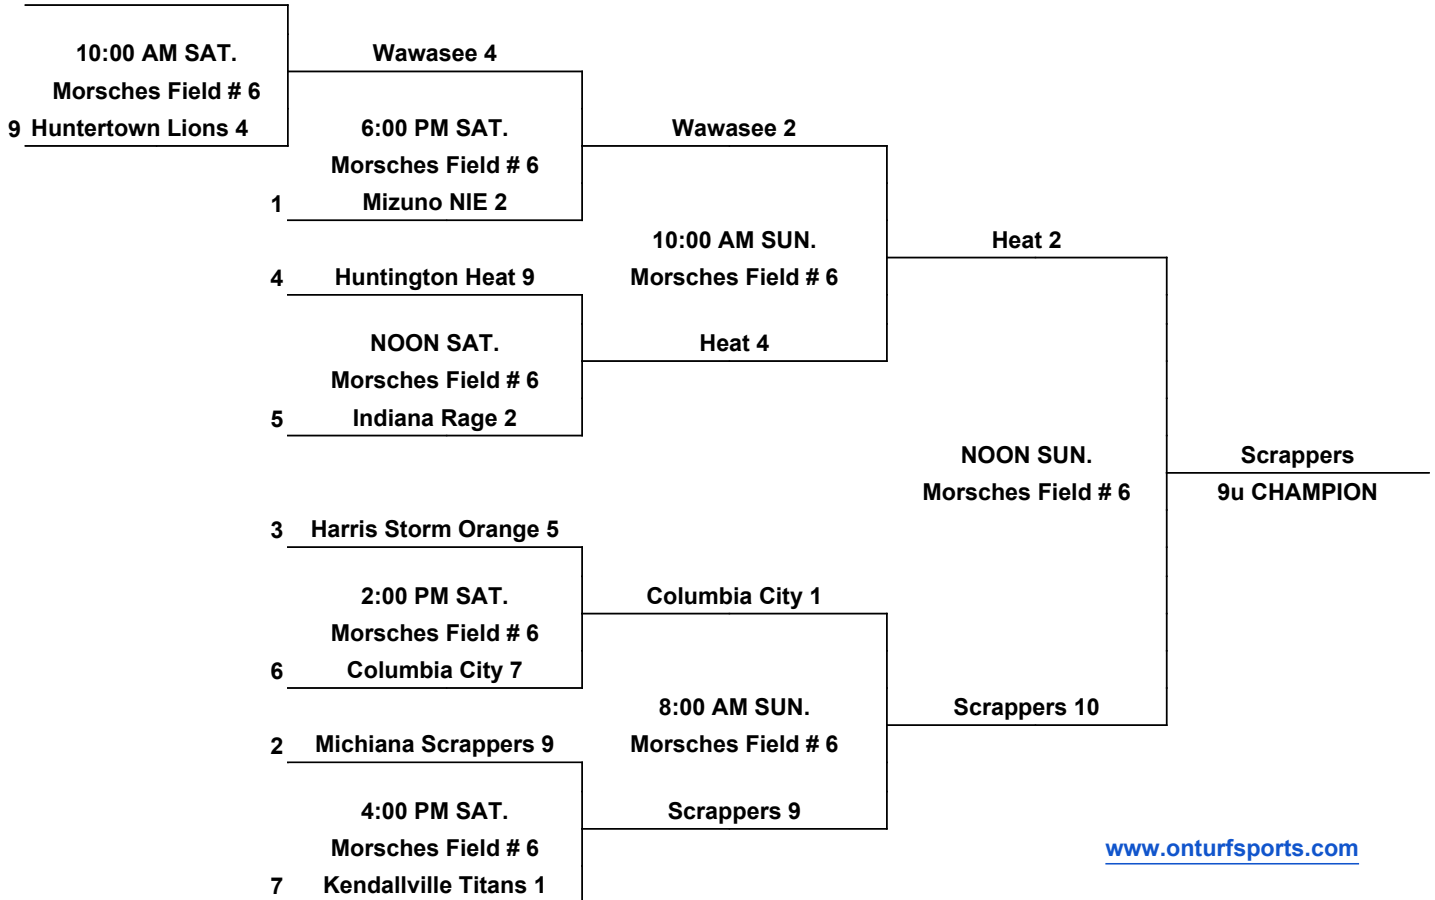

International Tie Breaker: Start inning with last recorded batted out as Runner on 2nd Base with No outs.

SINGLE ELIMINATION BRACKET

8 Wawasee Elite 23

OnTurf Sports

www.onturfsports.com

10u

MORSCHES PARK - 1305 East State Road 205, Columbia City, IN 46725