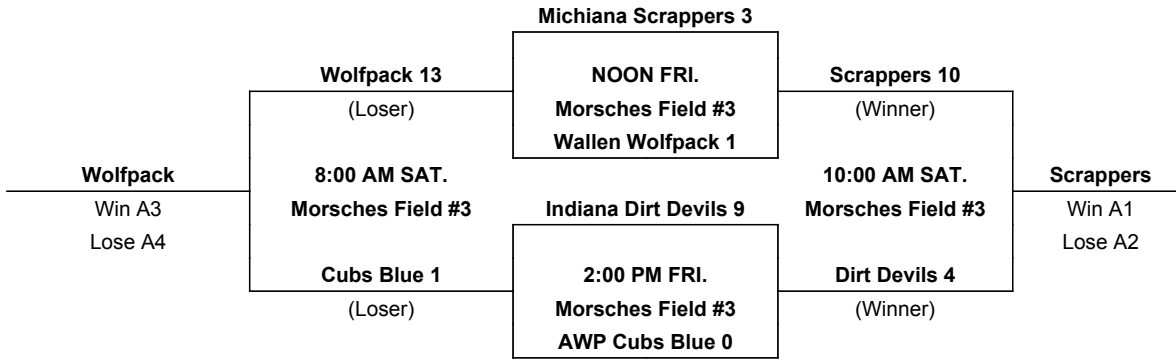

10u

www.onturfsports.com

Check out 2016 OnTurf Baseball League info in September

NEBL, NWBL, SEBL,SWBL

SINGLE ELIMINATION BRACKET

www.onturfsports.com

OnTurf Sports

www.onturfsports.com

11u

MORSCHES PARK - 1305 East State Road 205, Columbia City, IN 46725

POD A

POD B

One Hour and 30 minute Time Limit (ALL GAMES)

Games may start early as time permits

Coin Flip in Pool. Higher Seed is Home in Single Elimination Bracket