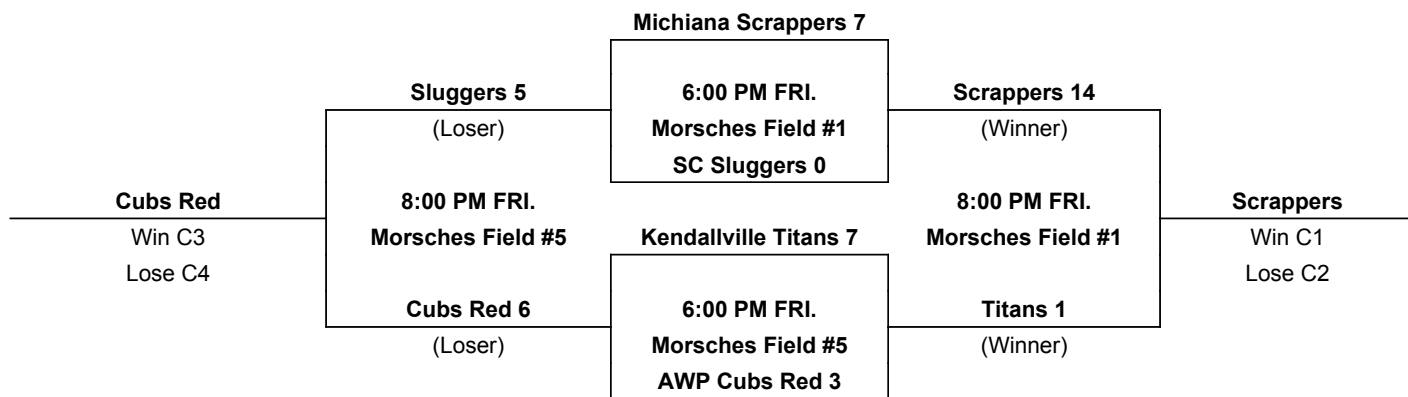

POD C

Pool/Pod Finish	Seed #	Based on the Pool/Pod Finish, the seed for the bracket will be determined by looking at the runs allowed then runs scored if needed then coin toss against the same Finisher in each Pool/Pod.
A1, B1, C1	1 or 2 or 3	
A2, B2, C2	4 or 5 or 6	
A3, B3, C3	7 or 8 or 9	
C4	10	

One Hour and 30 minute Time Limit (ALL GAMES)

Games may start early as time permits

Coin Flip in Pool. Higher Seed is Home in Single Elimination Bracket

Run Rule: 12 runs after 3 innings, 10 after 4, 8 after 5

In age divisions 12 and 11 under, pitchers will be allowed to pitch ten (10) innings in two (2) consecutive days

International Tie Breaker: Start inning with last recorded batted out as Runner on 2nd Base with No outs.