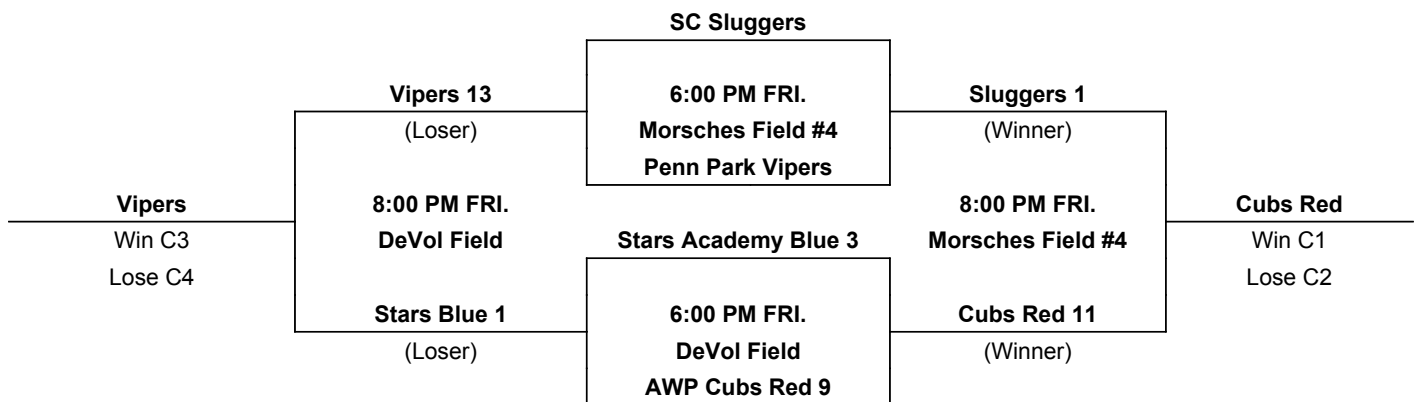

OnTurf Sports

13u

www.onturfsports.com

POOL A

- 1 Stars Academy Red
- 2 Dox Baseball
- 3 New Haven Bulldogs

POOL B

- 1 Southwest Slammers
- 2 Rebels Baseball Nation
- 3 Plymouth

Wins	Losses	HEAD TO HEAD	RUNS ALLOWED	RUNS SCORED	COIN FLIP	POOL FINISH
2	0		2	20		A1
1	1		19	9		A2
0	2		15	7		A3
1	1		16	17		B2
0	2		19	9		B3
2	0		9	18		B1

MORSCHES Park - 1305 East State Road 205, Columbia City, IN 46725

DEVOL FIELD - Intersection of Van Buren Street and Old Trail Road, Columbia City, IN 46725 (West side of City)

Morsches Park

FRI.	Field # 4	DeVol Field
NOON	B1 vs B2	A1 vs A2
2:00 PM	B2 vs B3	A2 vs A3
4:00 PM	B1 vs B3	A1 vs A3
6:00 PM	POD C	POD C
8:00 PM	POD C Winners	POD C Losers

POD C

Pool/Pod Finish	Seed #	Based on the Pool/Pod Finish, the seed for the bracket will be determined by looking at the runs allowed then runs scored if needed then coin toss against the same Finisher in each Pool/Pod.
A1, B1, C1	1 or 2 or 3	
A2, B2, C2	4 or 5 or 6	
A3, B3, C3	7 or 8 or 9	
C4	10	

One Hour and 45 minute Time Limit (ALL GAMES)

Games may start early as time permits

Coin Flip in Pool. Higher Seed is Home in Single Elimination Bracket

Run Rule: 12 runs after 3 innings, 10 after 4, 8 after 5

In age divisions 13 above, pitchers will be allowed to pitch twelve (12) innings in two (2) consecutive day

International Tie Breaker: Start inning with last recorded batted out as Runner on 2nd Base with No outs.