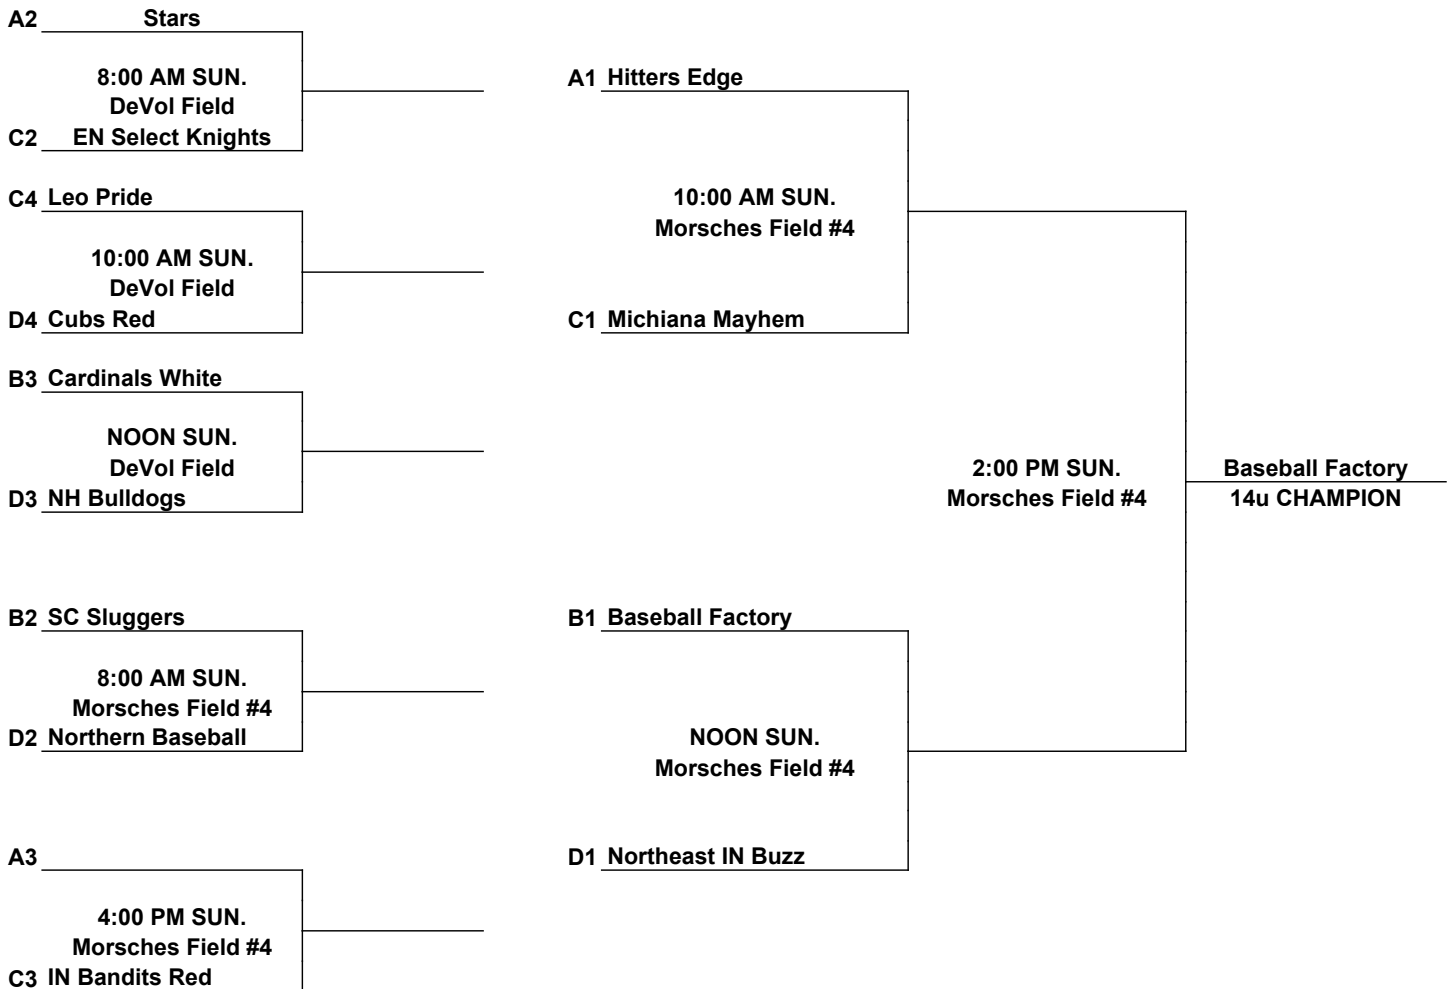

OnTurf Sports

www.onturfsports.com

14u

SINGLE ELIMINATION BRACKET

One Hour and 45 minute Time Limit (ALL GAMES)

Games may start early as time permits

Coin Flip in Pool or Pod. Higher Seed is Home in Single Elimination Bracket

Run Rule: 12 runs after 3 innings, 10 after 4, 8 after 5

In age divisions 13U and above, pitchers will be allowed to pitch twelve (12) innings in two (2) consecutive days

International Tie Breaker: Start inning with last recorded batted out as Runner on 2nd Base with No outs.