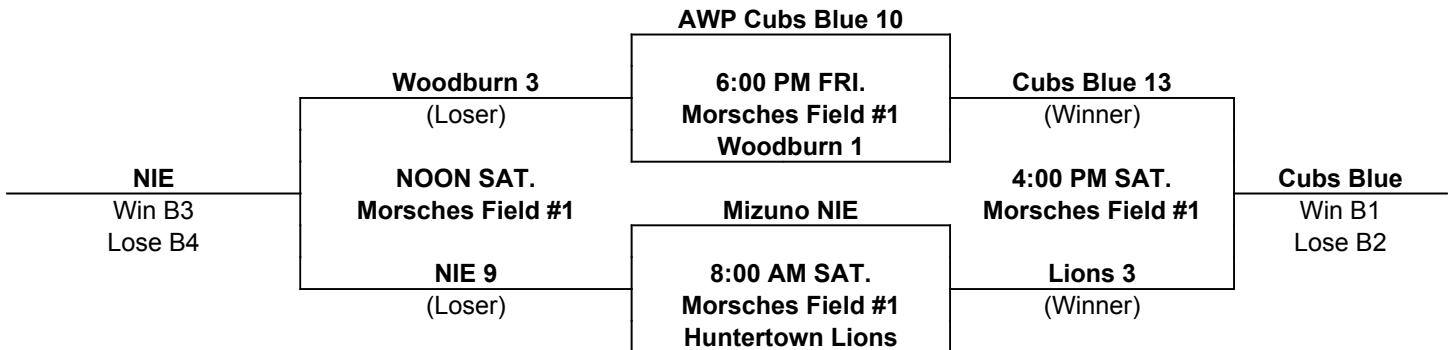

Morsches Park
FRI. Field #2
6:00 PM A1 vs A2
7:30 PM Pod B

Morsches Park
Field #2
8:00 AM Pod B
9:30 AM A2 vs A3
11:00 AM Pod B Losers
12:30 PM A1 vs A3
2:00 PM Pod B Winners

POD B

Check out 2016 OnTurf Baseball League info in September
 NEBL, NWBL, SEBL, SWBL
 NEBLX FALL LEAGUE begins in September

International Tie Breaker: Start inning with last recorded batted out as Runner on 2nd Base with No outs.

OnTurf Sports

www.onturfsports.com

SINGLE ELIMINATION BRACKET

OnTurf Sports

10u

www.onturfsports.com

MORSCHES PARK - 1305 East State Road 205, Columbia City, IN 46725

POD A

POD B

One Hour and 30 minute Time Limit (ALL GAMES)

Coin Flip in Pool. Higher Seed is Home in Single Elimination Bracket

Games may start early as time permits

Run Rule: 12 runs after 3 innings, 10 after 4, 8 after 5

In age divisions 8, 9, 10 not more than eight (8) innings in two (2) consecutive days.

International Tie Breaker: Start inning with last recorded batted out as Runner on 2nd Base with No outs.