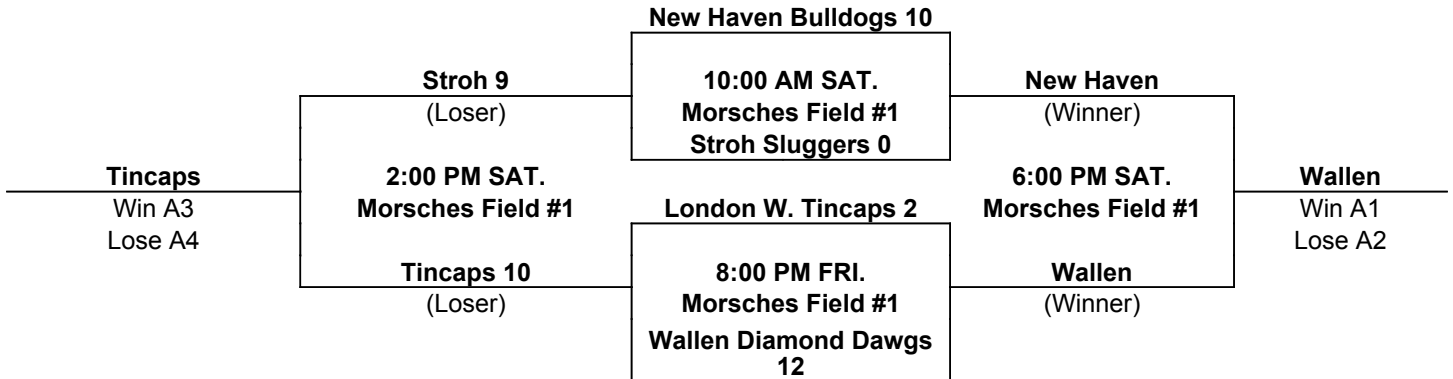

Morsches Park
FRI. Field #2
6:00 PM A1 vs A2
7:30 PM Pod B

Morsches Park
Field #2
8:00 AM Pod B
9:30 AM A2 vs A3
11:00 AM Pod B Losers
12:30 PM A1 vs A3
2:00 PM Pod B Winners

POD B

Check out 2016 OnTurf Baseball League info in September
 NEBL, NWBL, SEBL, SWBL
 NEBLX FALL LEAGUE begins in September

International Tie Breaker: Start inning with last recorded batted out as Runner on 2nd Base with No outs.

OnTurf Sports

www.onturfsports.com

SINGLE ELIMINATION BRACKET

OnTurf Sports

10u

www.onturfsports.com

MORSCHES PARK - 1305 East State Road 205, Columbia City, IN 46725

POD A

POD B

One Hour and 30 minute Time Limit (ALL GAMES)

Coin Flip in Pool. Higher Seed is Home in Single Elimination Bracket

Games may start early as time permits