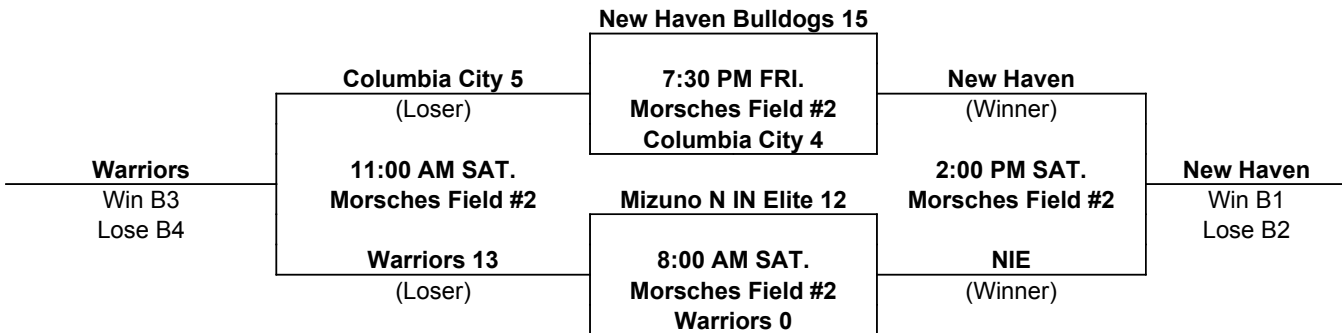

OnTurf Sports

8u

www.onturfsports.com

MORSCHES PARK - 1305 East State Road 205, Columbia City, IN 46725

POOL A

- 1 Michiana Scrappers
- 2 Wallen Sluggers
- 3 Huntington Heat

Wins	Losses	HEAD TO HEAD	RUNS ALLOWED	RUNS SCORED	COIN FLIP	POOL FINISH
2	0		6	17		A1
1	1		8	19		A2
0	2		27	5		A3

Morsches Park
FRI. Field #2
6:00 PM A1 vs A2
7:30 PM Pod B

Morsches Park
Field #2
8:00 AM Pod B
9:30 AM A2 vs A3
11:00 AM Pod B Losers
12:30 PM A1 vs A3
2:00 PM Pod B Winners

POD B

Check out 2016 OnTurf Baseball League info in September
 NEBL, NWBL, SEBL, SWBL
 NEBLX FALL LEAGUE begins in September

One Hour and 30 minute Time Limit (ALL GAMES)

Coin Flip in Pool or Pod. Higher Seed is Home in Single Elimination Bracket

Games may start early as time permits

Run Rule: 15 runs after 4 innings, 8 runs after 5 innings

International Tie Breaker: Start inning with last recorded batted out as Runner on 2nd Base with No outs.

OnTurf Sports

www.onturfsports.com

SINGLE ELIMINATION BRACKET

OnTurf Sports

10u

www.onturfsports.com