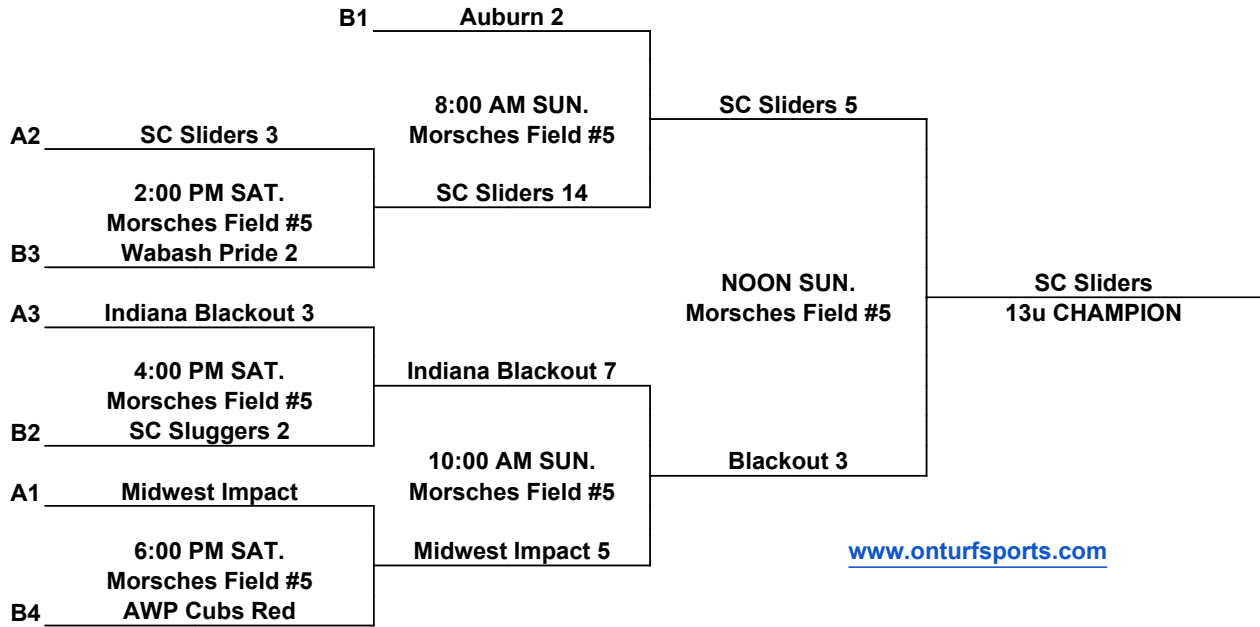

OnTurf Sports

www.onturfsports.com

SINGLE ELIMINATION BRACKET

www.onturfsports.com