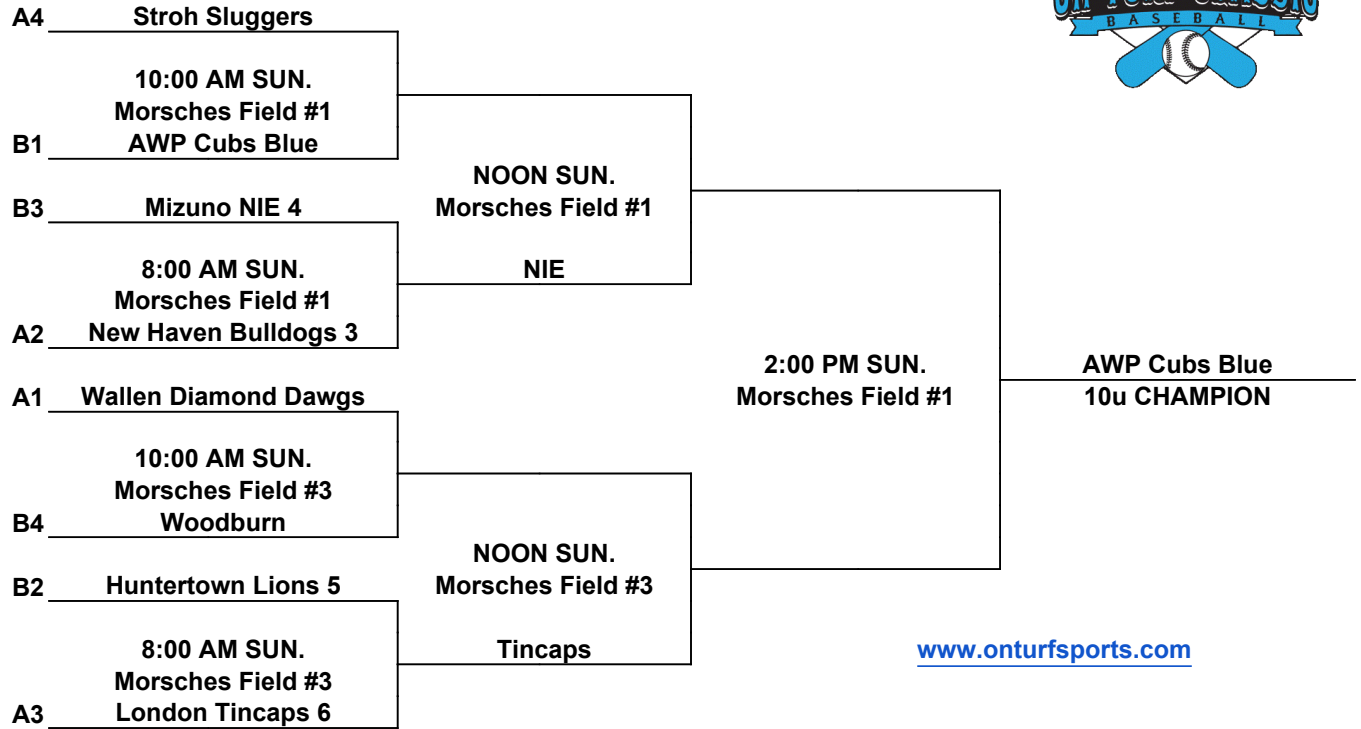

SINGLE ELIMINATION BRACKET

www.onturfsports.com