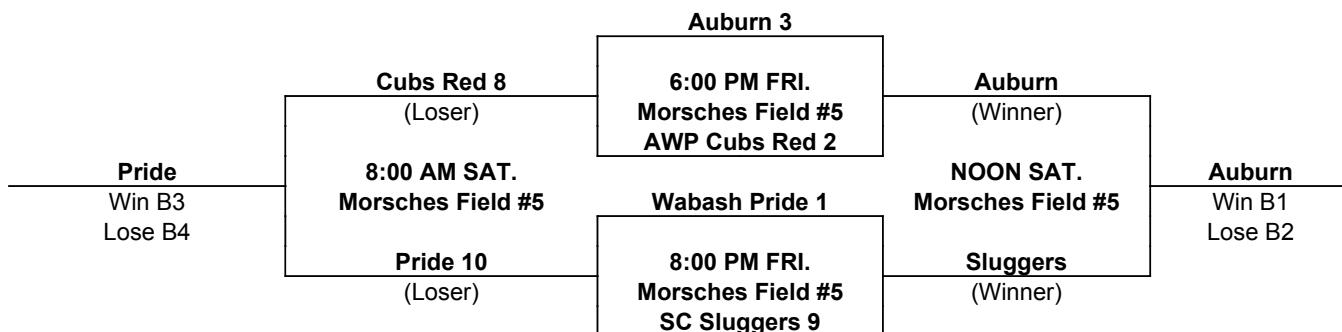

OnTurf Sports

www.onturfsports.com

SINGLE ELIMINATION BRACKET

www.onturfsports.com

OnTurf Sports

13u

www.onturfsports.com

MORSCHES PARK - 1305 East State Road 205, Columbia City, IN 46725

POOL A

- 1 Indiana Blackout
- 2 SC Sliders
- 3 Midwest Impact

Wins	Losses	HEAD TO HEAD	RUNS ALLOWED	RUNS SCORED	COIN FLIP	POOL FINISH
	1		6	4		A
1	1		14	7		A
1			1	10		A

Morsches Park

FRI. Field #4 Field #5
 6:00 PM A1 vs A2 Pod B
 8:00 PM A2 vs A3 Pod B

Morsches Park

SAT. Field #5
 8:00 AM Pod B Losers
 10:00 AM A1 vs A3
 NOON Pod B Winners

POD B

[Check out 2016 OnTurf Baseball League info in September](#)

NEBL, NWBL, SEBL, SWBL

[NEBLX FALL LEAGUE begins in September](#)