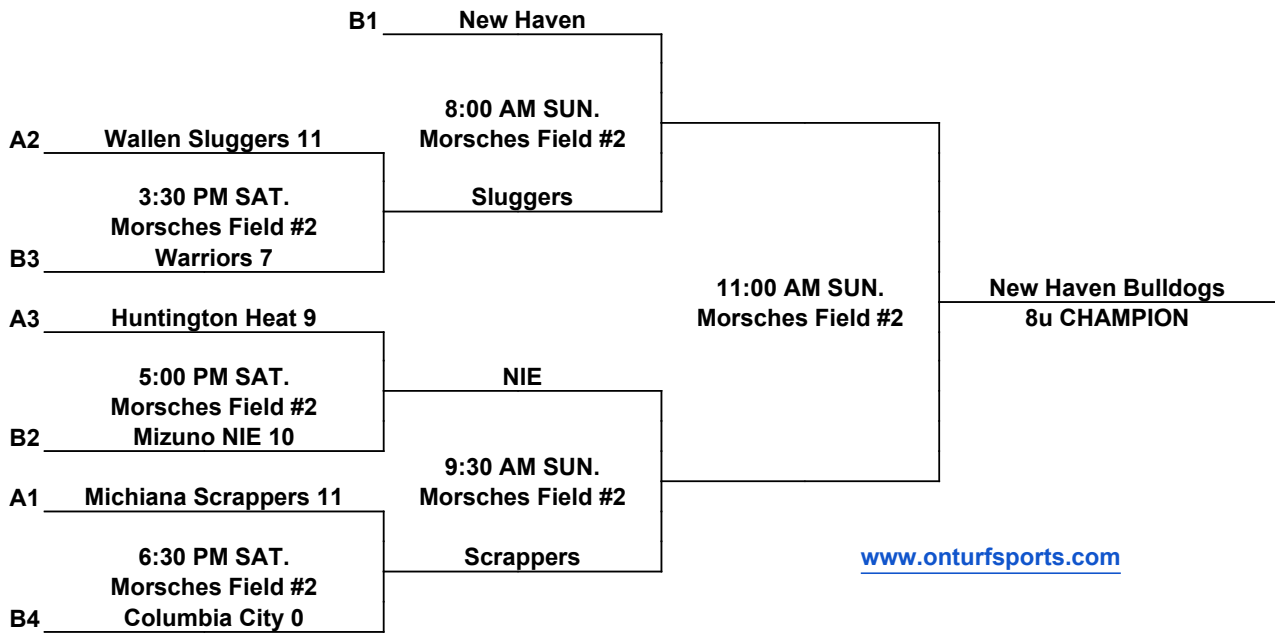

Morsches Park
FRI. Field #2
6:00 PM A1 vs A2
7:30 PM Pod B

Morsches Park
Field #2
8:00 AM Pod B
9:30 AM A2 vs A3
11:00 AM Pod B Losers
12:30 PM A1 vs A3
2:00 PM Pod B Winners

POD B

Check out 2016 OnTurf Baseball League info in September
 NEBL, NWBL, SEBL, SWBL
 NEBLX FALL LEAGUE begins in September

One Hour and 30 minute Time Limit (ALL GAMES)

Coin Flip in Pool or Pod. Higher Seed is Home in Single Elimination Bracket

Games may start early as time permits

Run Rule: 15 runs after 4 innings, 8 runs after 5 innings

International Tie Breaker: Start inning with last recorded batted out as Runner on 2nd Base with No outs.

OnTurf Sports

www.onturfsports.com

SINGLE ELIMINATION BRACKET

OnTurf Sports

10u

www.onturfsports.com

MORSCHES PARK - 1305 East State Road 205, Columbia City, IN 46725

POD A

POD B

One Hour and 30 minute Time Limit (ALL GAMES)

Coin Flip in Pool. Higher Seed is Home in Single Elimination Bracket

Games may start early as time permits