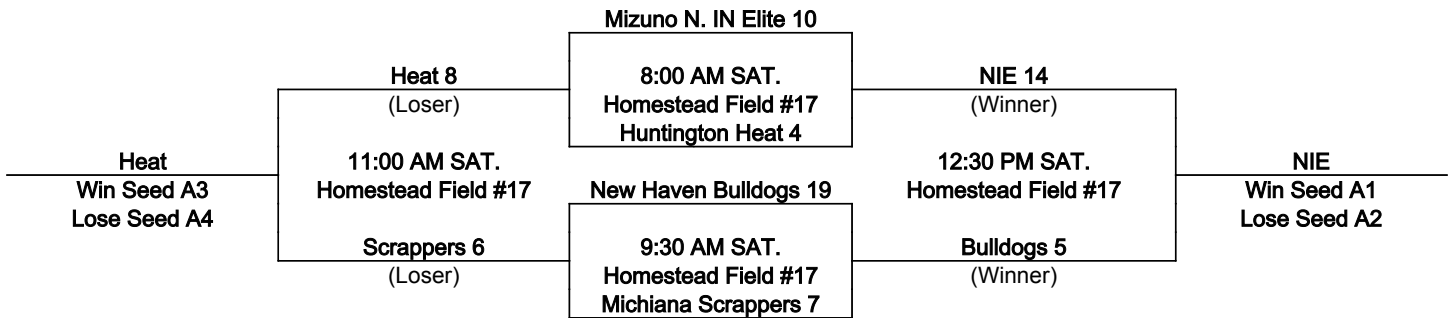

OnTurf Sports

Opening Day

8u

POD A

One Hour and 30 minute Time Limit (ALL GAMES)

Coin Flip every game

Games may start early as time permits

Run Rule: 15 runs after 4 innings, 8 after 5

International Tie Breaker - Start inning with last recorded batted out as Runner on 2nd Base with No outs.

****SEE 8u NOTED RULES**

SINGLE ELIMINATION BRACKET

HOMESTEAD COMPLEX - 10313 Aboite Center Rd, Ft. Wayne, IN 46804 (Indian Trails Park)