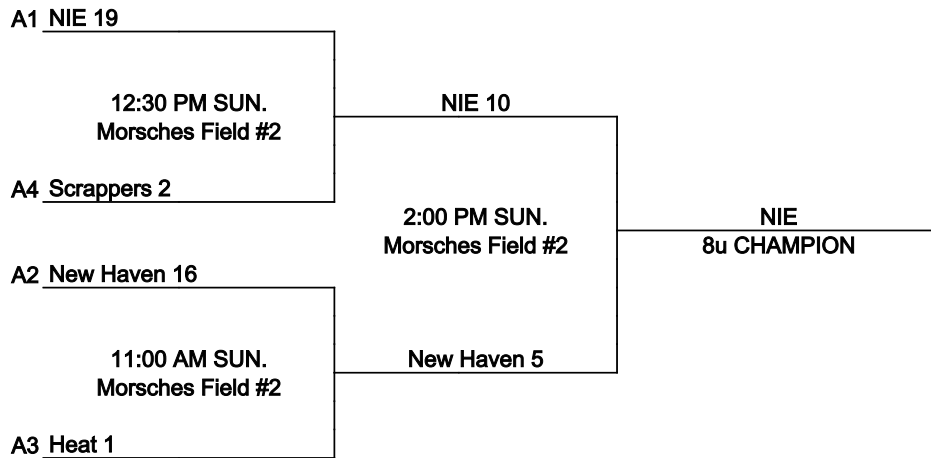

OnTurf Sports

Opening Day

8u

POD A

One Hour and 30 minute Time Limit (ALL GAMES)

Coin Flip every game

Games may start early as time permits

Run Rule: 15 runs after 4 innings, 8 after 5

International Tie Breaker - Start inning with last recorded batted out as Runner on 2nd Base with No outs.

****SEE 8u NOTED RULES**

SINGLE ELIMINATION BRACKET

HOMESTEAD COMPLEX - 10313 Aboite Center Rd, Ft. Wayne, IN 46804 (Indian Trails Park)