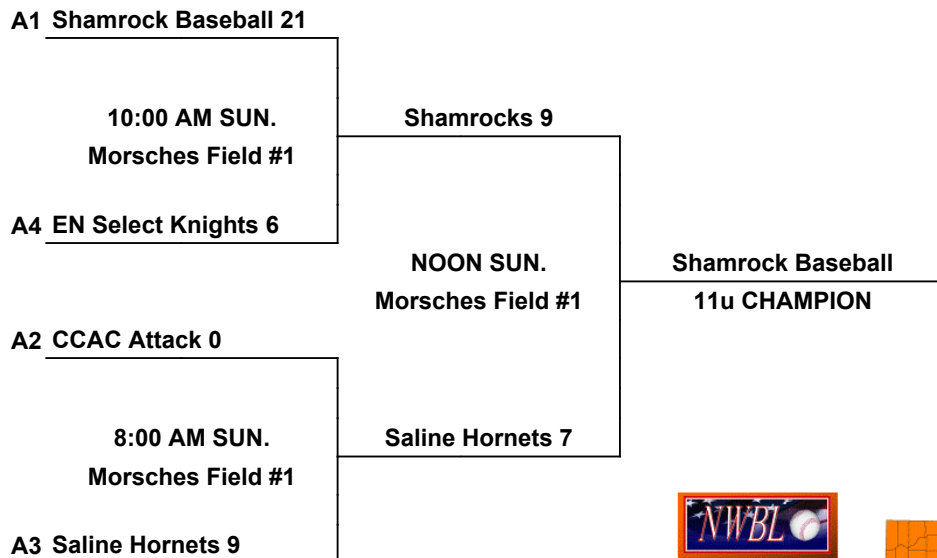

Indiana State Championship

OnTurf Sports

11u

www.onturfsports.com

POOL A

	WINS	LOSSES	TIES	RUNS ALLOWED	RUNS SCORED	COIN FLIP	POOL FINISH
1 CCAC Attack	2	1		20	26		A2
2 Saline Hornets	1	2		13	30		A3
3 Shamrock Baseball	3	0		4	33		A1
4 EN Select Knights	0	3		57	5		A4

MORSCHES PARK - 1305 East State Road 205, Columbia City, IN 46725

Morsches Park

FRI. Field #1
6:00 PM A1 vs A2
8:00 PM A3 vs A4

Morsches Park

SAT. Field #1
8:00 AM A1 vs A4
10:00 AM A2 vs A3
NOON A2 vs A4
2:00 PM A1 vs A3

One Hour and 45 minute Time Limit. No time limit for Championship Game.

Coin Flip in Pool. Higher Seed is home in the Bracket

Games may start early as time permits

Run Rule: 15 runs after 3 innings, 12 after 4, 8 after 5

See Pitcher Innings Limit at 6.12.2 <http://www.perfectgame.org/PerfectGameSuper25/Rules.aspx?age=11u>

SINGLE ELIMINATION BRACKET

www.onturfsports.com