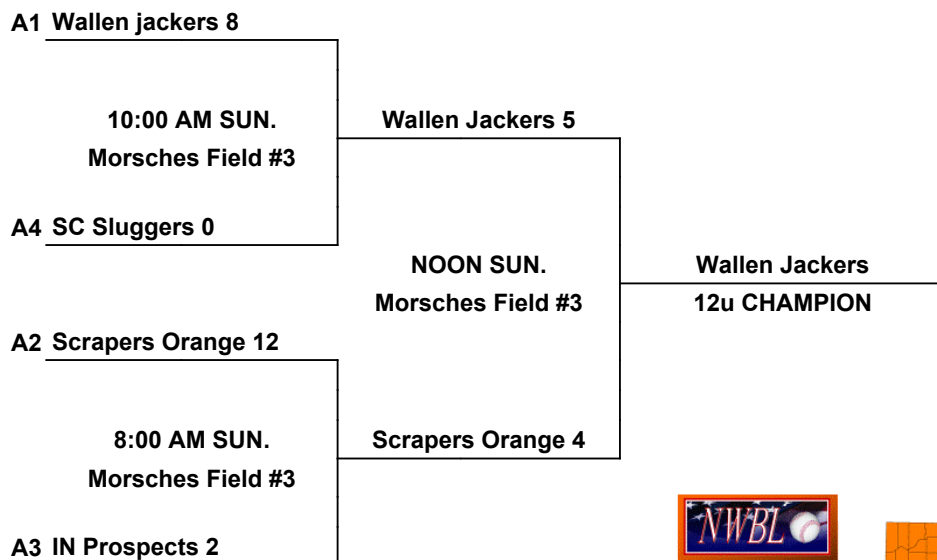

Indiana State Championship

OnTurf Sports

12u

www.onturfsports.com

POOL A

	WINS	LOSSES	TIES	RUNS ALLOWED	RUNS SCORED	COIN FLIP	POOL FINISH
1 SC Sluggers	0	3		29	9		A4
2 Michiana Scrapers Orange	2	1		14	24		A2
3 Indiana Prospects	1	2		24	15		A3
4 Wallen Jackers	3	0		14	33		A1

MORSCHES PARK - 1305 East State Road 205, Columbia City, IN 46725

Morsches Park

FRI. Field #3
6:00 PM A1 vs A2
8:00 PM A3 vs A4

Morsches Park

SAT. Field #3
8:00 AM A2 vs A3
10:00 AM A1 vs A4
NOON A2 vs A4
2:00 PM A1 vs A3

One Hour and 45 minute Time Limit. No time limit for Championship Game.

Coin Flip in Pool. Higher Seed is home in the Bracket

Games may start early as time permits

Run Rule: 15 runs after 3 innings, 12 after 4, 8 after 5

See Pitcher Innings Limit at 6.12.2 <http://www.perfectgame.org/PerfectGameSuper25/Rules.aspx?age=12u>

SINGLE ELIMINATION BRACKET

www.onturfsports.com