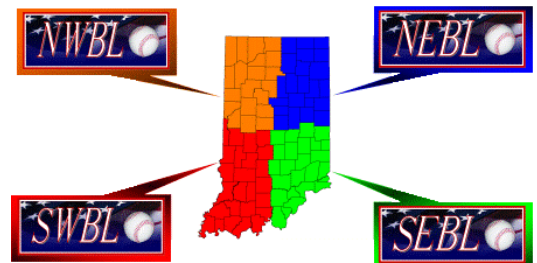

Indiana State Championship

OnTurf Sports

11u

www.onturfsports.com

POOL A

	WINS	LOSSES	TIES	RUNS ALLOWED	RUNS SCORED	COIN FLIP	POOL FINISH
1 CCAC Attack	2	1		20	26		A2
2 Saline Hornets	1	2		13	30		A3
3 Shamrock Baseball	3	0		4	33		A1
4 EN Select Knights	0	3		57	5		A4

MORSCHES PARK - 1305 East State Road 205, Columbia City, IN 46725

Morsches Park

FRI. Field #1
6:00 PM A1 vs A2
8:00 PM A3 vs A4

Morsches Park

SAT. Field #1
8:00 AM A1 vs A4
10:00 AM A2 vs A3
NOON A2 vs A4
2:00 PM A1 vs A3

One Hour and 45 minute Time Limit. No time limit for Championship Game.

Coin Flip in Pool. Higher Seed is home in the Bracket

Games may start early as time permits

Run Rule: 15 runs after 3 innings, 12 after 4, 8 after 5

See Pitcher Innings Limit at 6.12.2 <http://www.perfectgame.org/PerfectGameSuper25/Rules.aspx?age=11u>

SINGLE ELIMINATION BRACKET

www.onturfsports.com