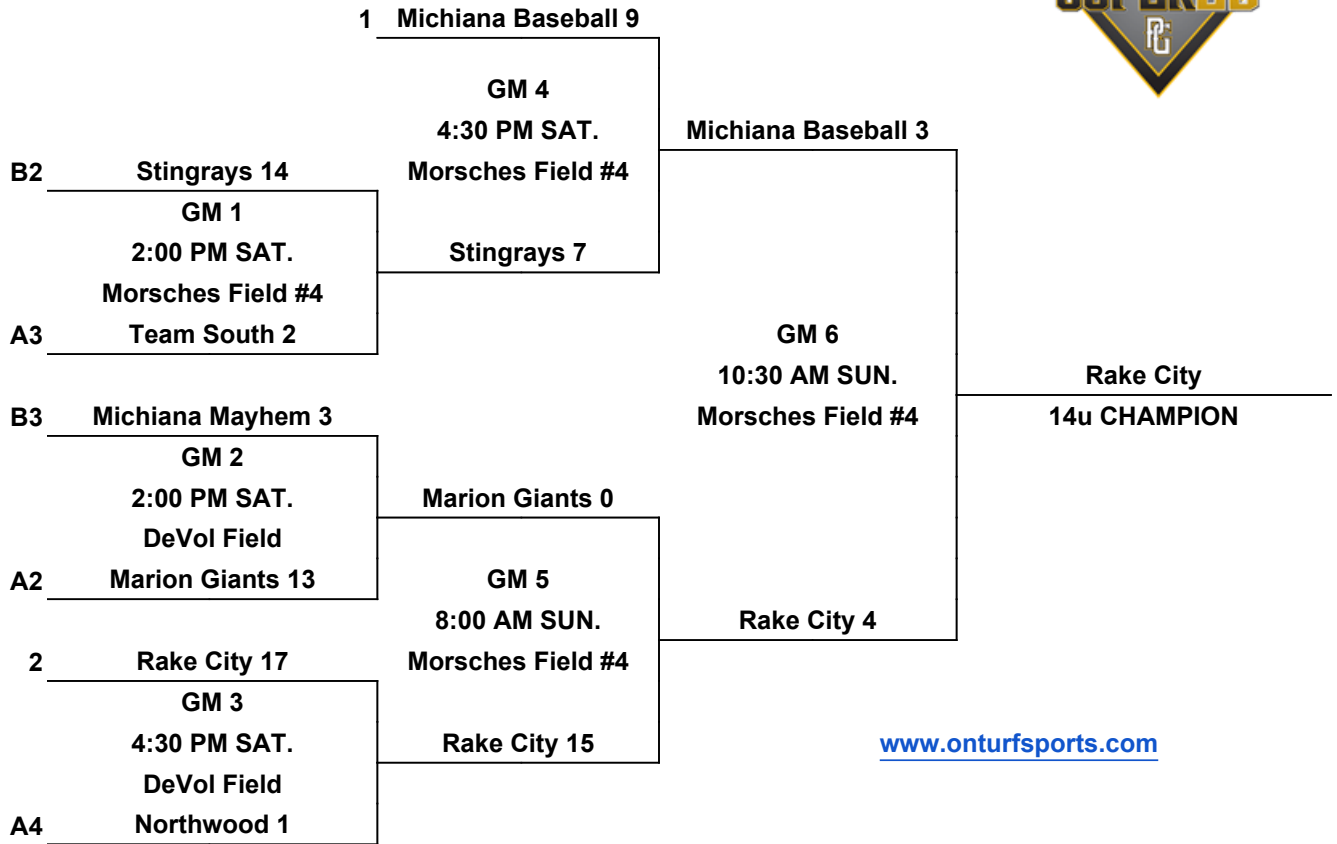

OnTurf Sports

www.onturfsports.com

14u

SINGLE ELIMINATION BRACKET

www.onturfsports.com