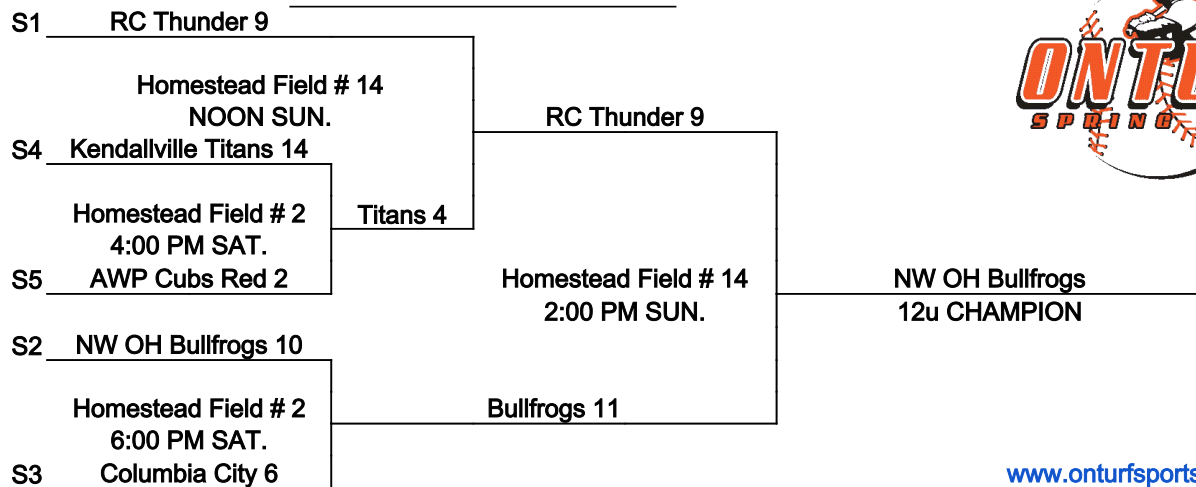

Coin Flip every game

International Tie Breaker - Start inning with last recorded batted out as Runner on 2nd Base with No outs.

SINGLE ELIMINATION BRACKET

www.onturfsports.com

HOMESTEAD COMPLEX - 10313 Aboite Center Rd, Ft. Wayne, IN 46804