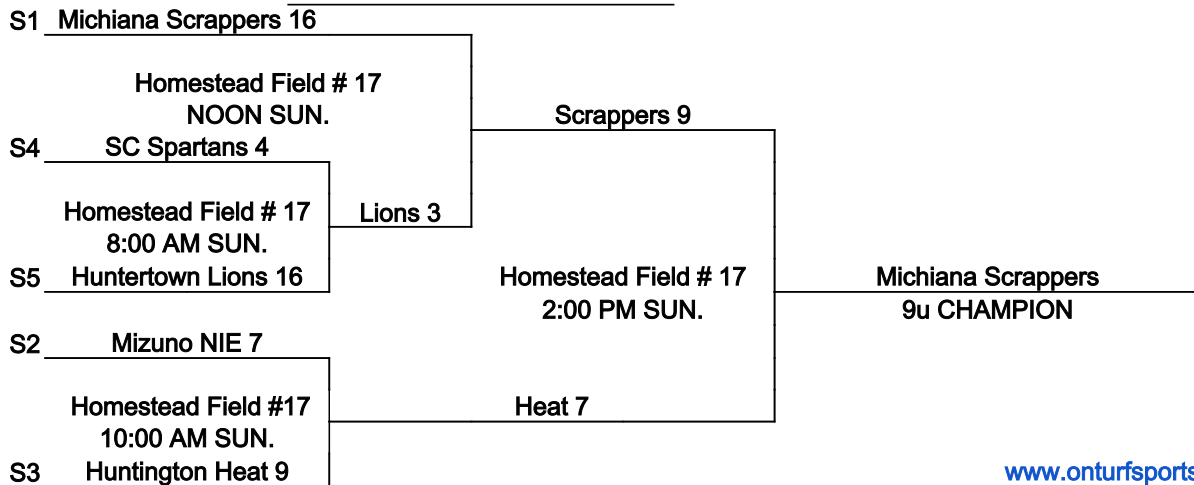

International Tie Breaker - Start inning with last recorded batted out as Runner on 2nd Base with No outs.

SINGLE ELIMINATION BRACKET

www.onturfsports.com

HOMESTEAD COMPLEX - 10313 Aboite Center Rd, Ft. Wayne, IN 46804