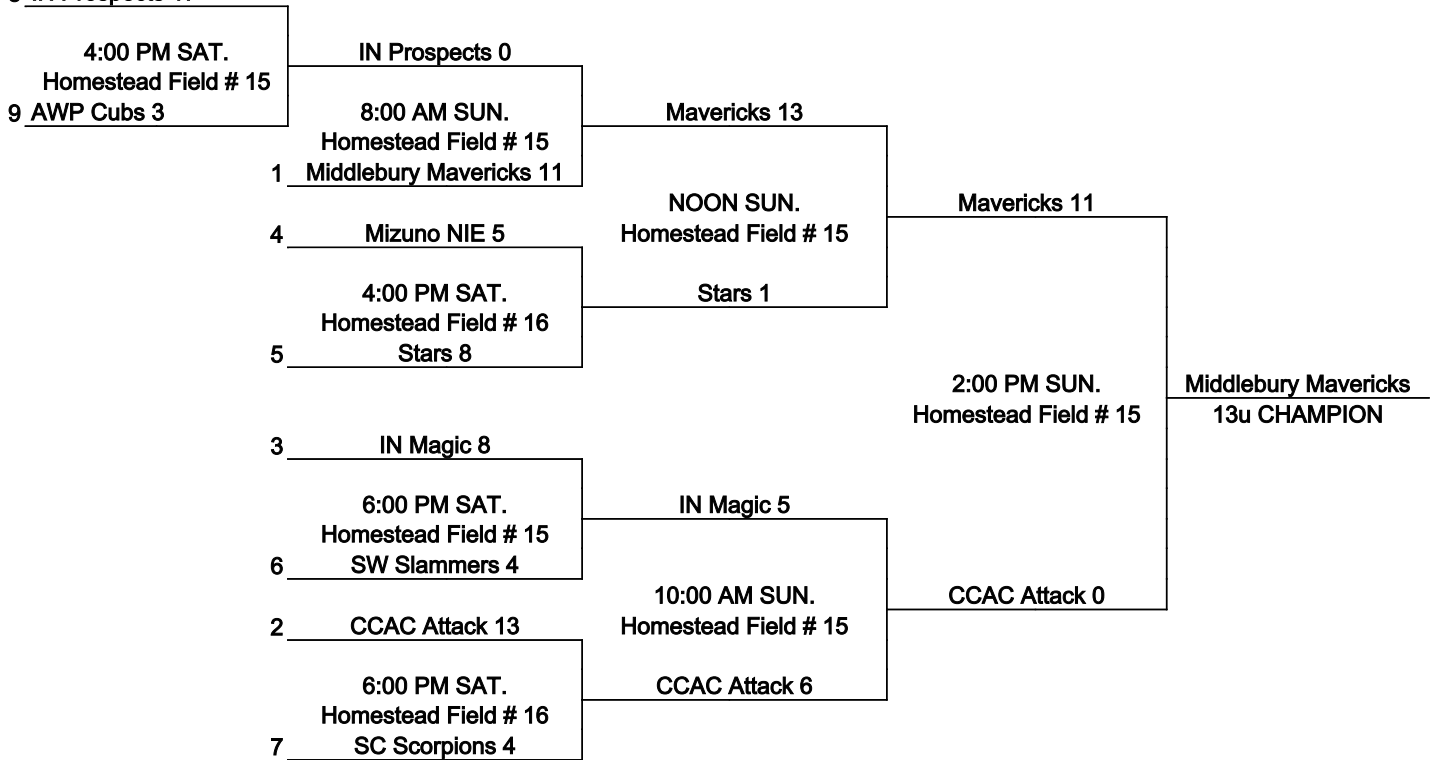

Coin Flip every game

International Tie Breaker - Start inning with last recorded batted out as Runner on 2nd Base with No outs.

SINGLE ELIMINATION BRACKET

www.onturfsports.com

HOMESTEAD COMPLEX - 10313 Aboite Center Rd, Ft. Wayne, IN 46804

Coin Flip every game

International Tie Breaker: Start inning with last recorded batted out as Runner on 2nd Base with No outs.

OnTurf Sports

13u

www.onturfsports.com

One Hour and 45 minute Time Limit (ALL GAMES)

International Tie Breaker: Start inning with last recorded batted out as Runner on 2nd Base with No outs.

SINGLE ELIMINATION BRACKET

8 IN Prospects 17

www.onturfsports.com