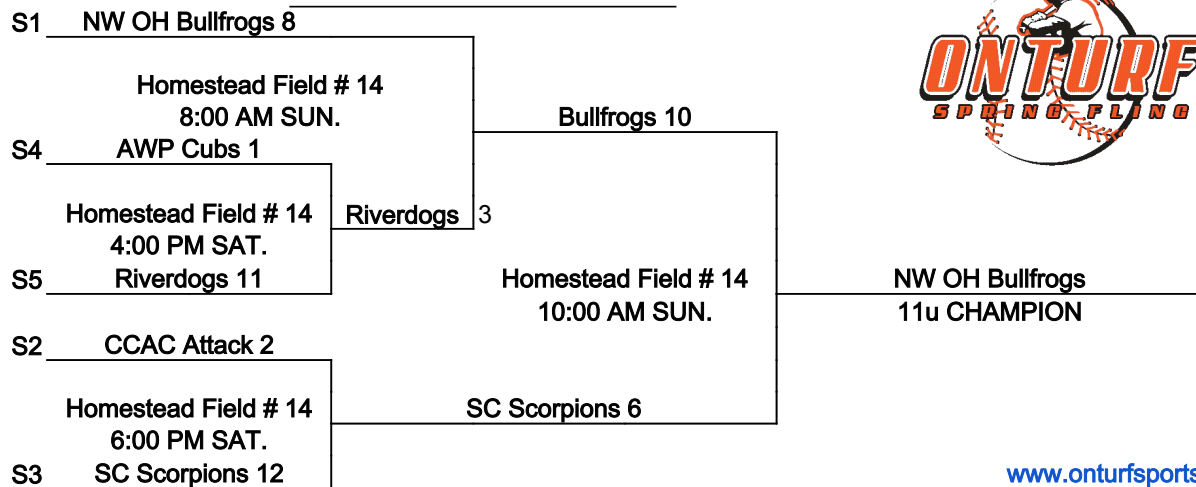

Coin Flip every game

International Tie Breaker - Start inning with last recorded batted out as Runner on 2nd Base with No outs.

SINGLE ELIMINATION BRACKET

www.onturfsports.com

HOMESTEAD COMPLEX - 10313 Aboite Center Rd, Ft. Wayne, IN 46804