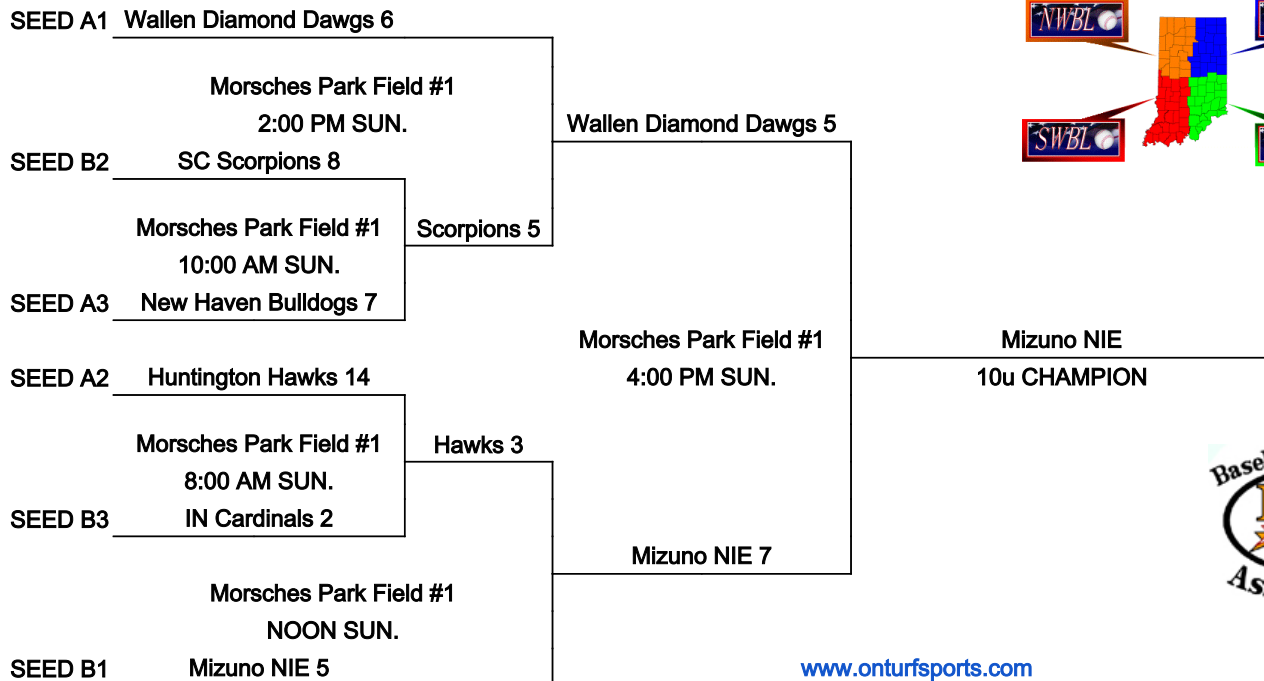

International Tie Breaker: Start inning with last recorded batted out as Runner on 2nd Base with No outs.

SINGLE ELIMINATION BRACKET

www.onturfsports.com

OnTurf Sports

www.onturfsports.com

11u

	Wins	Losses	HEAD TO HEAD	RUNS ALLOWED	RUNS SCORED	COIN FLIP	SEED
1 SC Spartans	1	1		10	23		S3
2 AWP Cubs Blue	0	2		29	8		S5
3 SC Scorpions	0	2		13	2		S4
4 Decatur Braves	2	0		5	19		S1
5 Huntertown Lions	2	0		6	11		S2