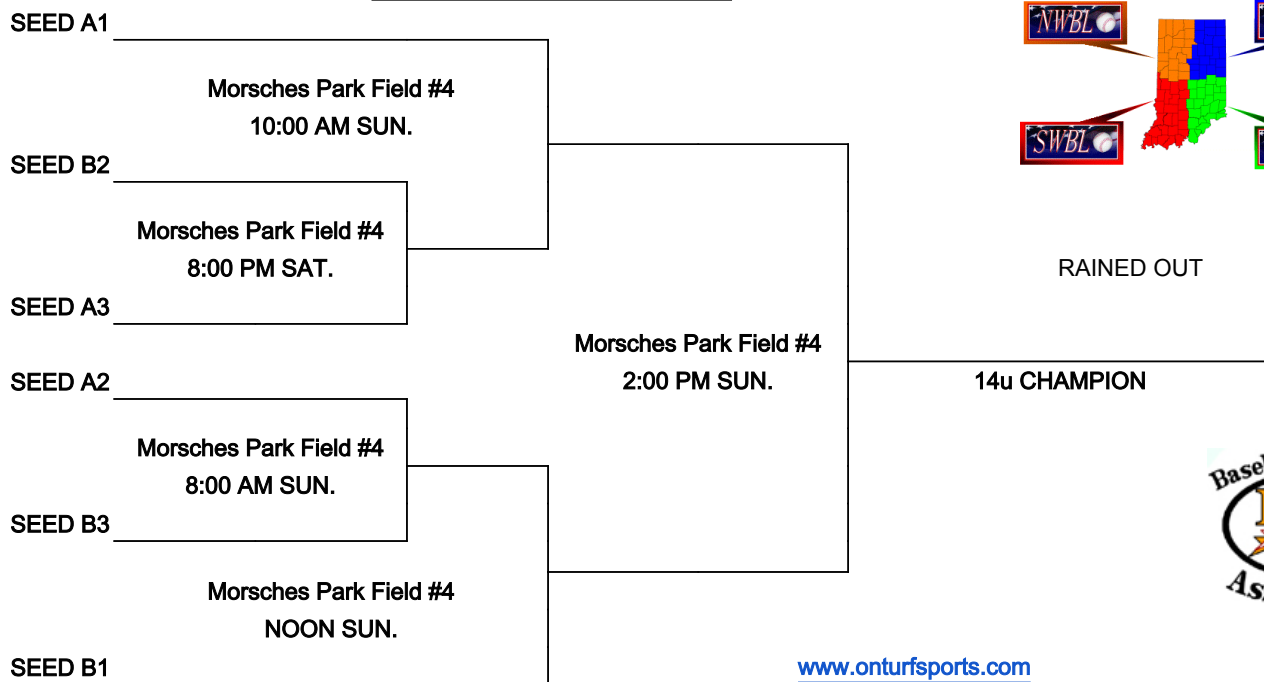

	Wins	Losses	HEAD TO HEAD	RUNS ALLOWED	RUNS SCORED	COIN FLIP	SEED
Pool A							
1 Michiana Mayhem							A
2 Rake City							A
3 SC Sluggers							A
Pool B							SEED
1 Leo Pride							B
2 New Haven Bulldogs							B
3 Hitters Edge							B

International Tie Breaker: Start inning with last recorded batted out as Runner on 2nd Base with No outs.

SINGLE ELIMINATION BRACKET

RAINED OUT

www.onturfsports.com