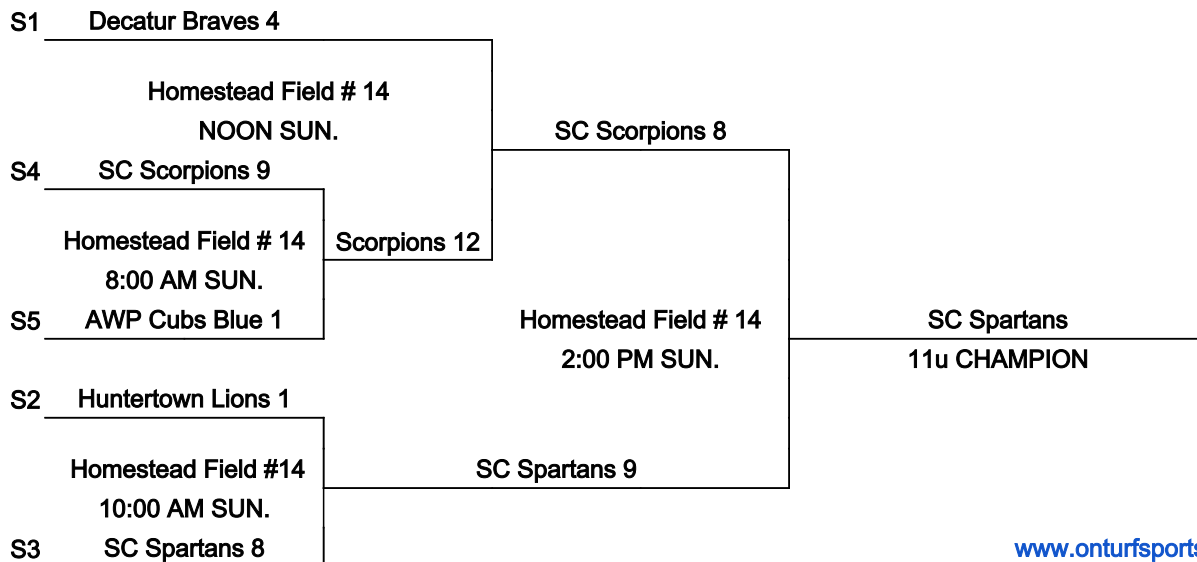

SINGLE ELIMINATION BRACKET

www.onturfsports.com

HOMESTEAD COMPLEX - 10313 Aboite Center Rd, Ft. Wayne, IN 46804