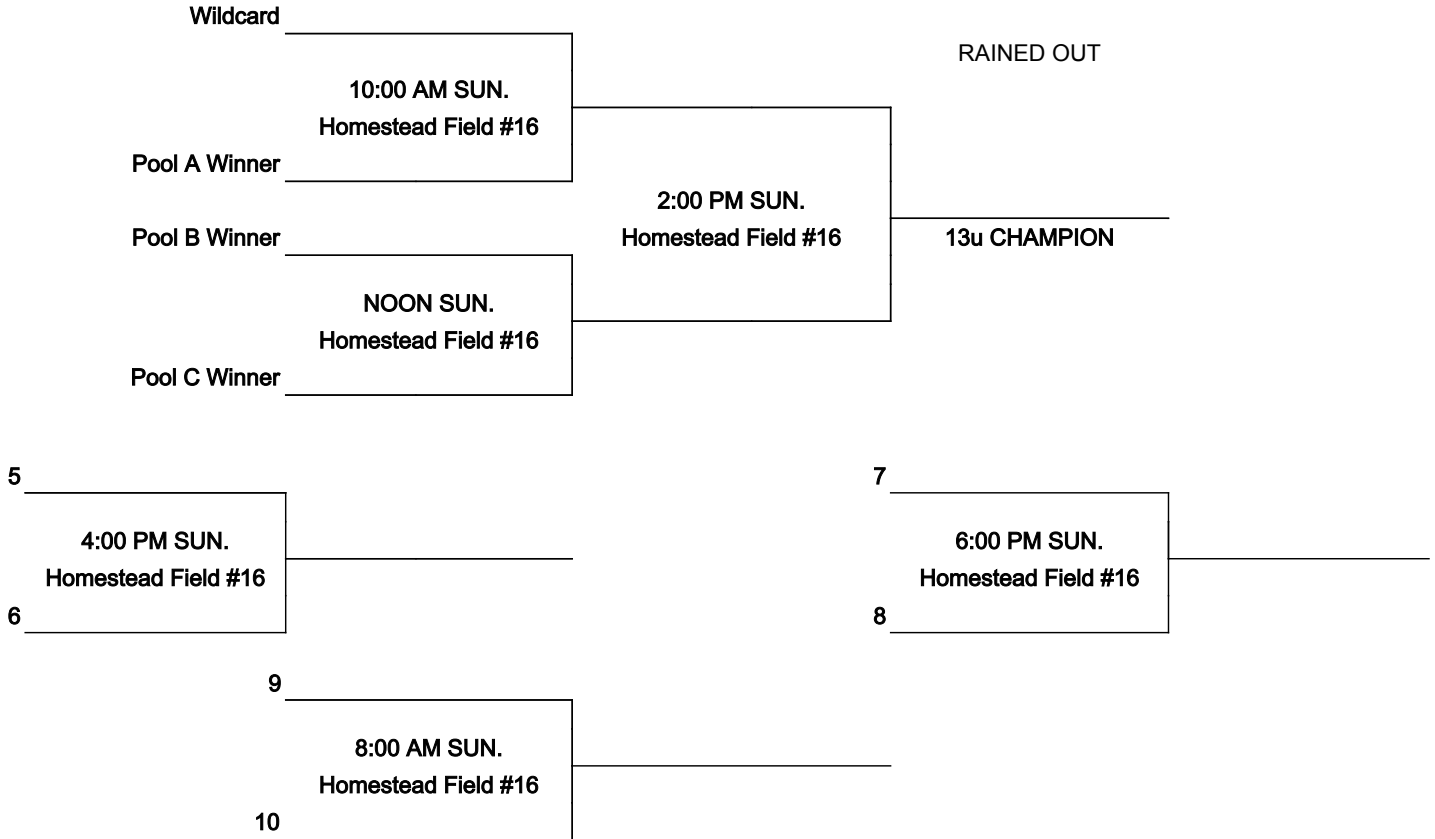

OnTurf Sports

www.onturfsports.com

SINGLE ELIMINATION BRACKET

13u

www.onturfsports.com