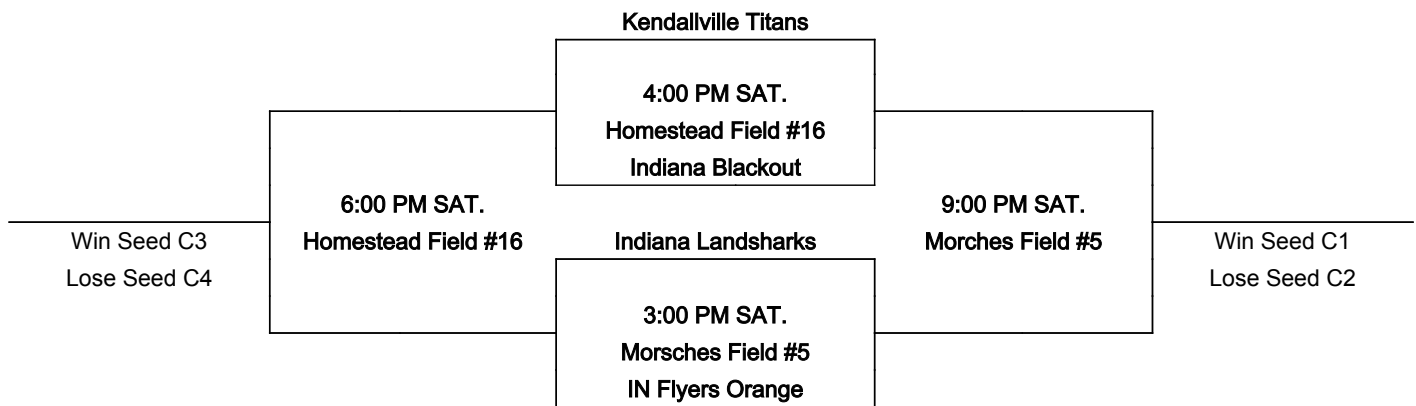

International Tie Breaker - Start inning with last recorded batted out as Runner on 2nd Base with No outs.

OnTurf Sports

www.onturfsports.com

13u

	Wins	Losses	HEAD TO HEAD	RUNS ALLOWED	RUNS SCORED	COIN FLIP	SEED
POOL A							
1 Southwest Slammers							A
2 SC Scorpions							A
3 NW Ohio Big Dogs							A
POOL B							
1 AWP Cubs Red							B
2 Dox Baseball							B
3 IN Flyers Black							B

HOMESTEAD COMPLEX - 10313 Aboite Center Rd, Ft. Wayne, IN 46804

MORSCHES PARK - 1305 East State Road 205, Columbia City, IN 46725

Morsches

Homestead

SAT.	FIELD # 5
3:00 PM	POD C
5:00 PM	B2 vs B3
7:00 PM	B1 vs B3
9:00 PM	POD C Winners

SAT.	FIELD # 16
8:00 AM	B1 vs B2
10:00 AM	A1 vs A2
NOON	A2 vs A3
2:00 PM	A1 vs A3
4:00 PM	POD C
6:00 PM	POD C Losers

POD C

Pool/Pod Finish	Seed #
A1, B1, C1, WC	1, 2, 3, 4
	5, 6
	7, 8
	9, 10

Based on the Pool/Pod Finish, the seed for the bracket will be determined by looking at the runs allowed then runs scored if needed then coin toss if needed against the same Finisher in each Pool/Pod.