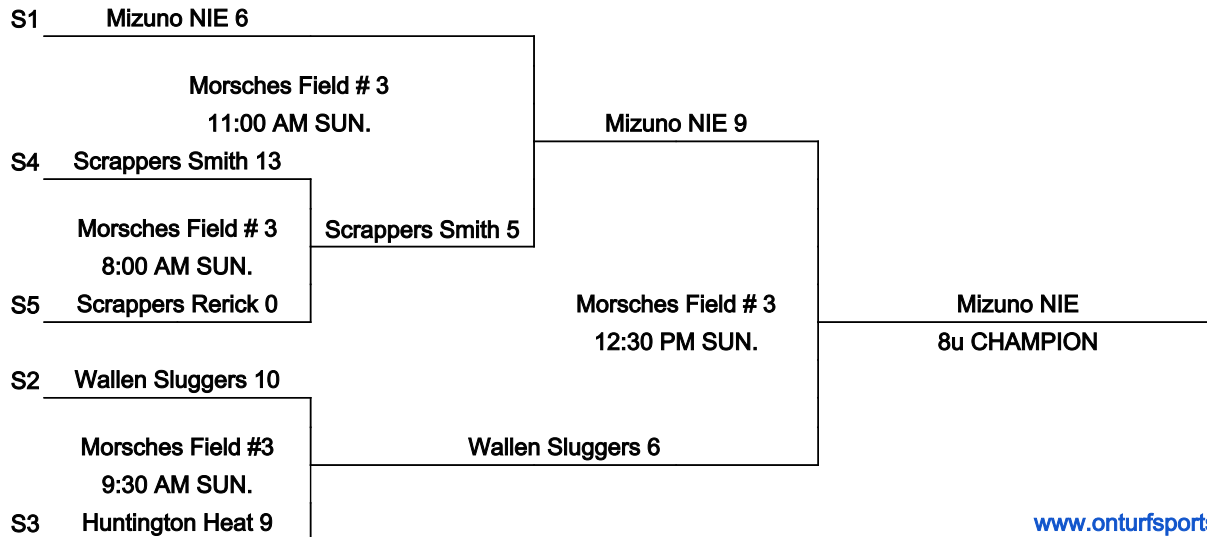

SINGLE ELIMINATION BRACKET

www.onturfsports.com

MORSCHES PARK - 1305 East State Road 205, Columbia City, IN 46725