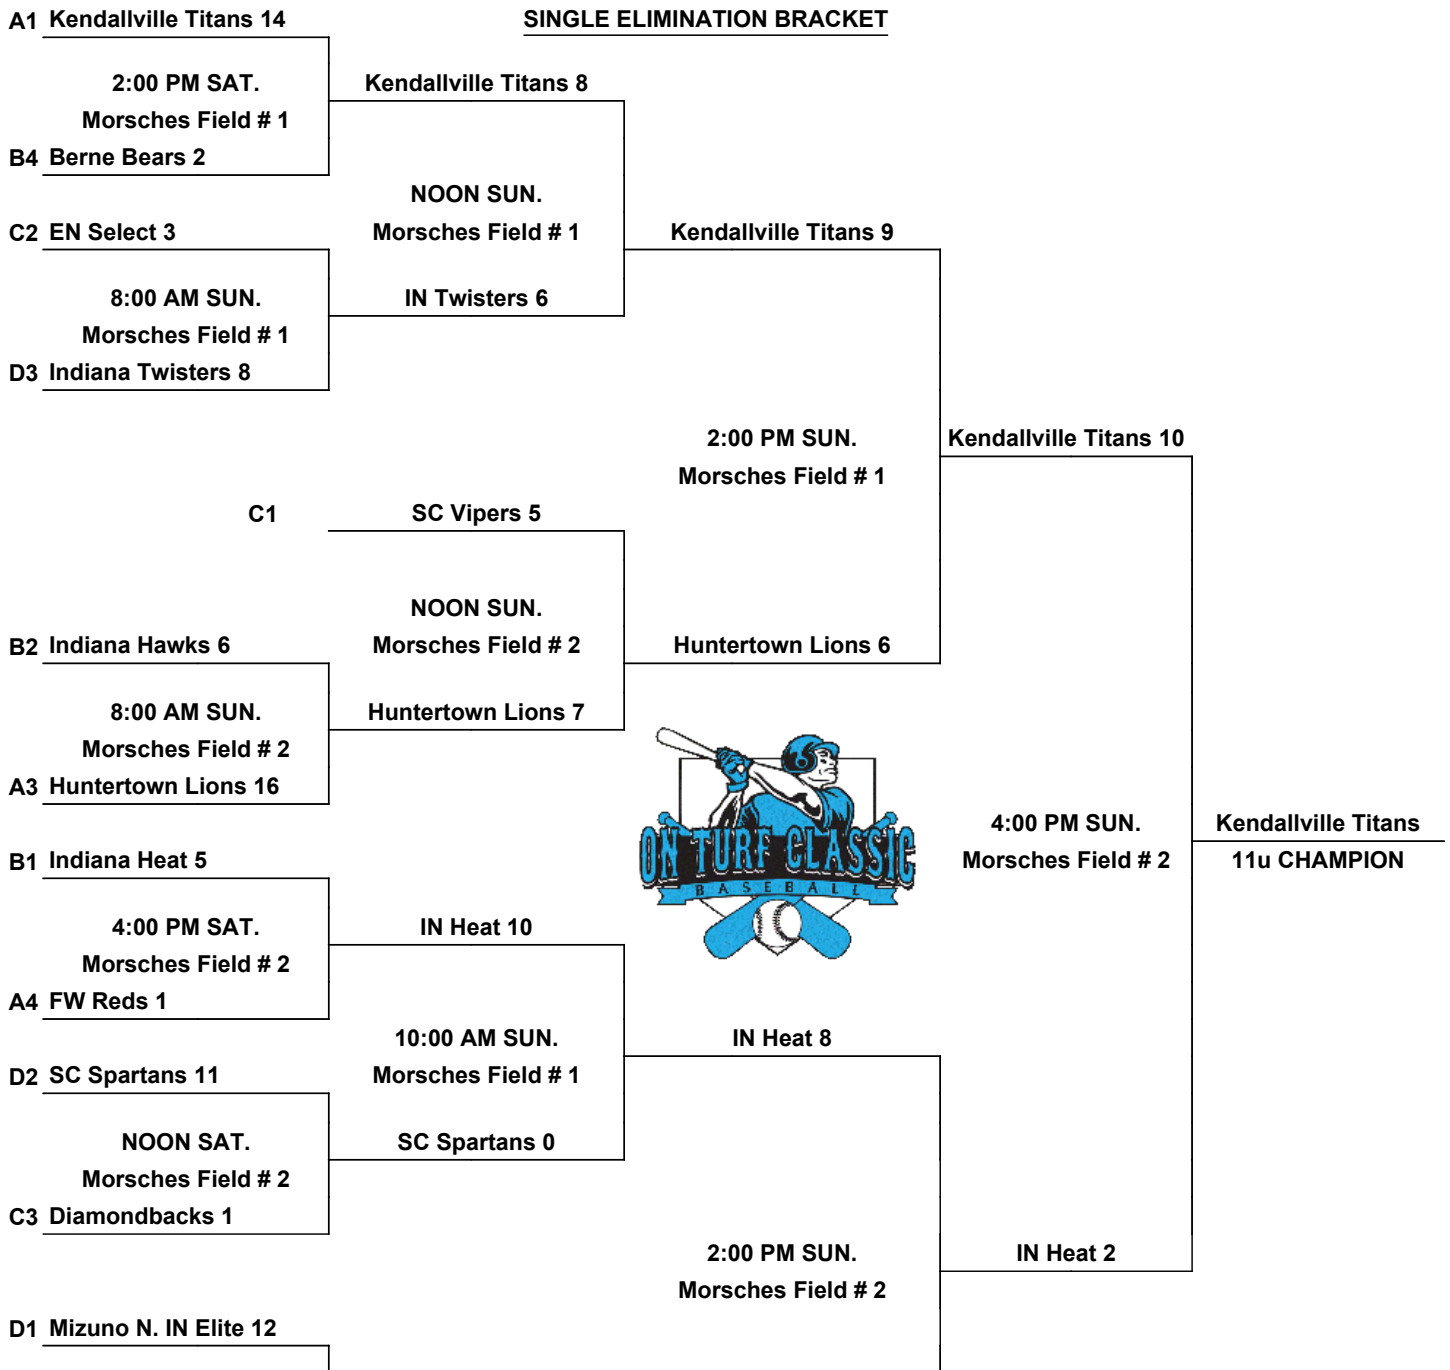

OnTurf Sports Classic

11u

www.onturfsports.com

Watch for OTS 10th Anniversary Specials

One Hour and 30 minute Time Limit (ALL GAMES)

Coin Flip in Pool and in Bracket if the same Seed. Higher Seed is Home in Single Elimination Bracket.

Games may start early as time permits

Run Rule: 12 runs after 3 innings, 10 after 4, 8 after 5

In age divisions 12 and 11 under, pitchers will be allowed to pitch ten (10) innings in two (2) consecutive days

International Tie Breaker: Start inning with last recorded batted out as Runner on 2nd Base with No outs.