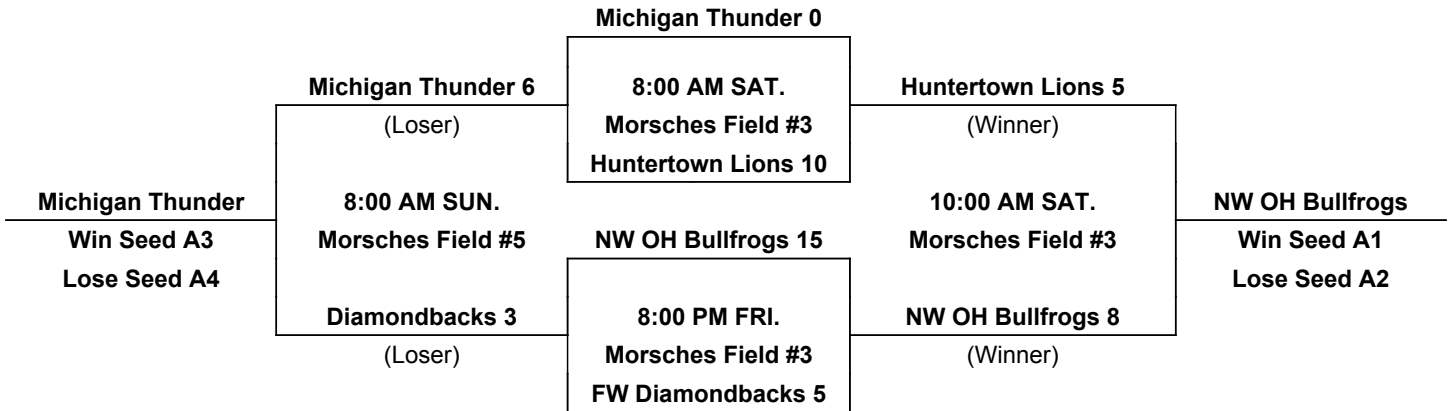

OnTurf Sports Classic

www.onturfsports.com

Watch for OTS 10th Anniversary Specials

12u

One Hour and 30 minute Time Limit (ALL GAMES)

Coin Flip in Pool. Higher Seed is home in the Bracket

Games may start early as time permits

Run Rule: 12 runs after 3 innings, 10 after 4, 8 after 5

In age divisions 12 and 11 under, pitchers will be allowed to pitch ten (10) innings in two (2) consecutive days

International Tie Breaker - Start inning with last recorded batted out as Runner on 2nd Base with No outs.