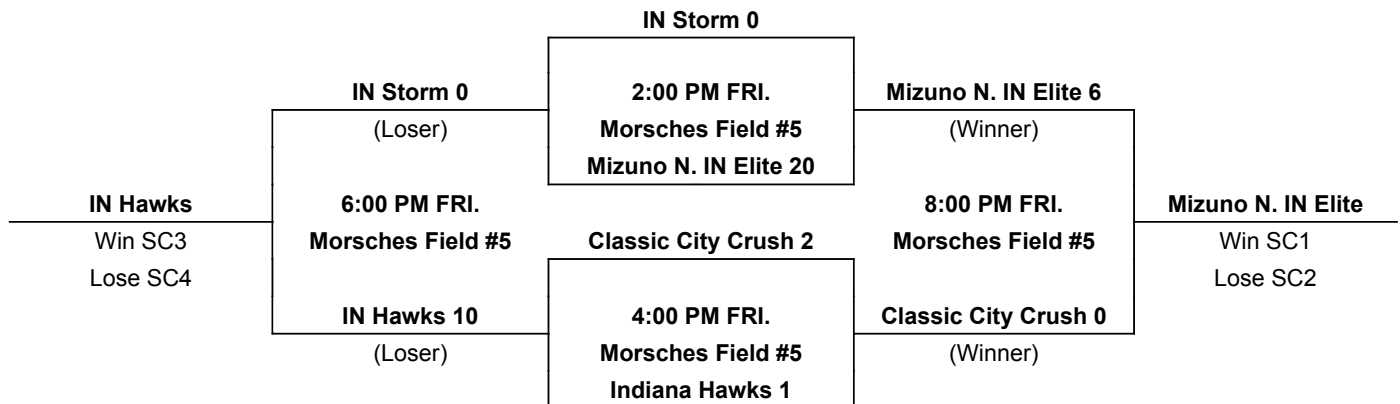

POD C

One Hour and 45 minute Time Limit (ALL GAMES)

Coin Flip in Pool. Higher Seed is home in the Bracket

Games may start early as time permits

Run Rule: 12 runs after 3 innings, 10 after 4, 8 after 5

In age divisions 13 above, pitchers will be allowed to pitch twelve (12) innings in two (2) consecutive days

International Tie Breaker - Start inning with last recorded batted out as Runner on 2nd Base with No outs.