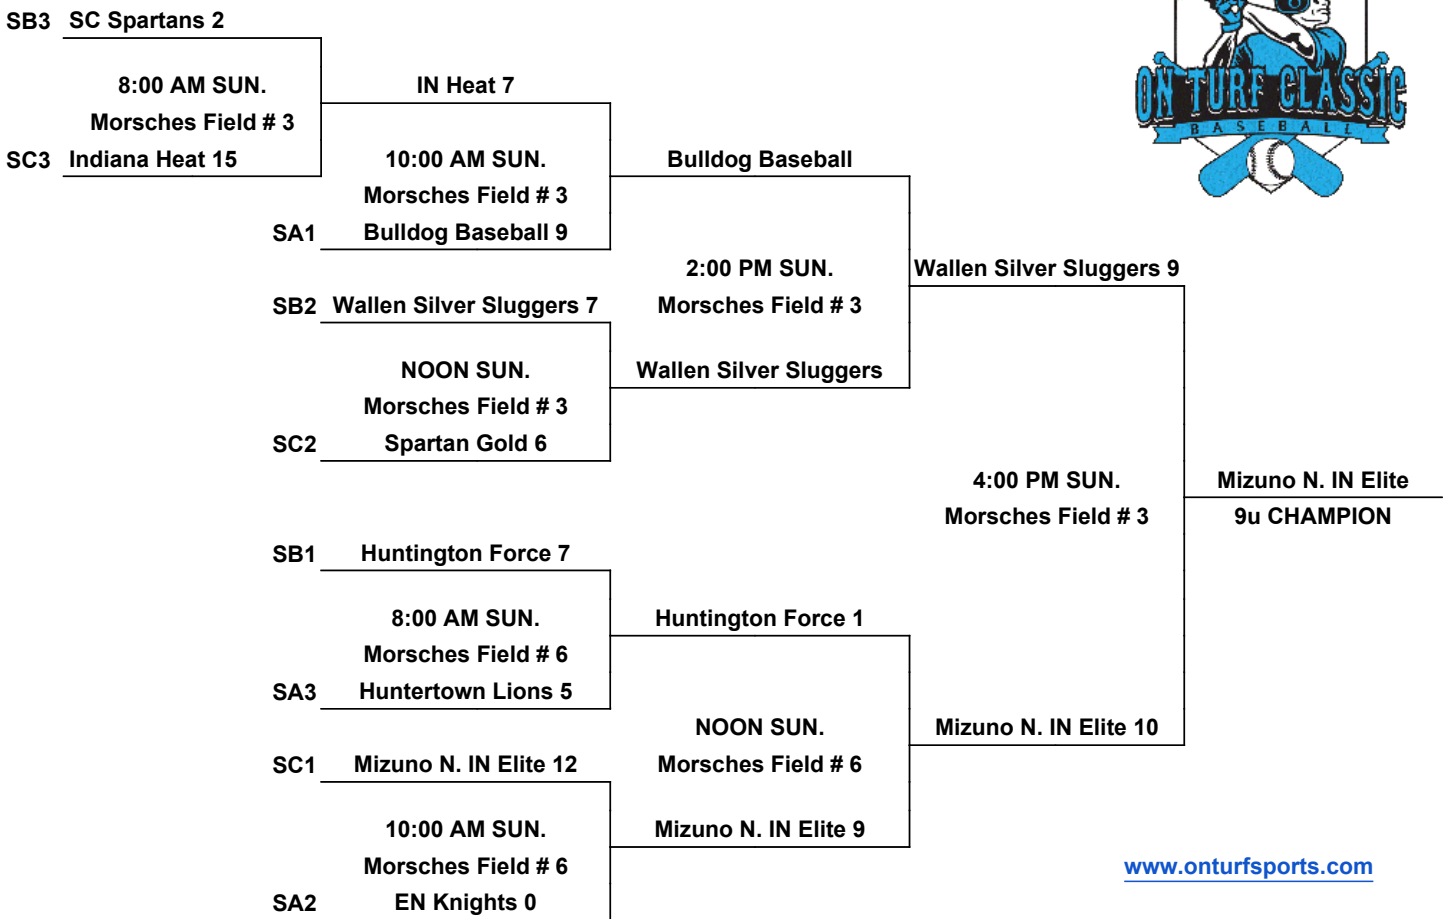

SINGLE ELIMINATION BRACKET

[www.onturfsports.com](http://www.onturfsports.com)

Check out 2017 OnTurf Baseball League info in September  
NEBL, NWBL, SEBL, SWBL