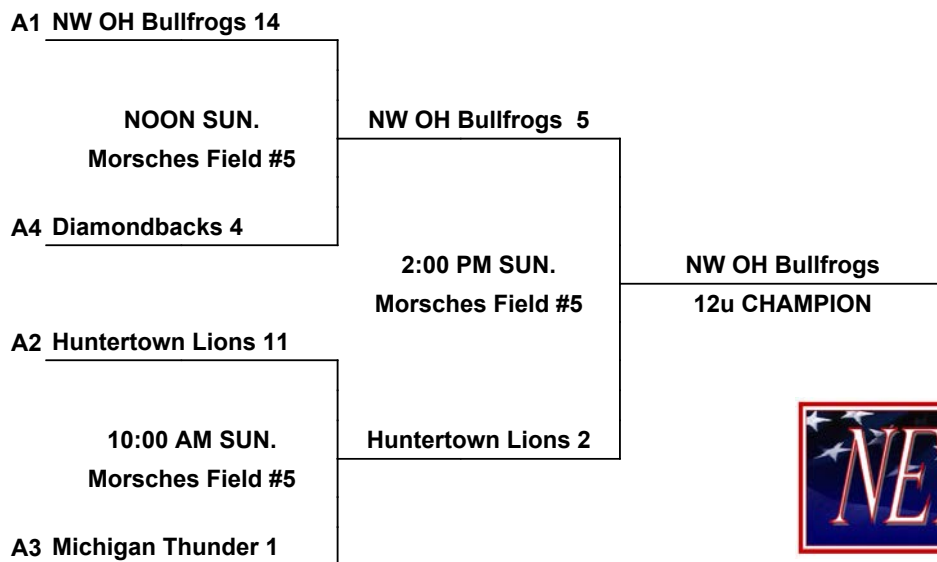

SINGLE ELIMINATION BRACKET

MORSCHES PARK - 1305 East State Road 205, Columbia City, IN 46725

See Latest Scores/Results at

www.onturfsports.com

Watch for OTS 10th Anniversary Specials