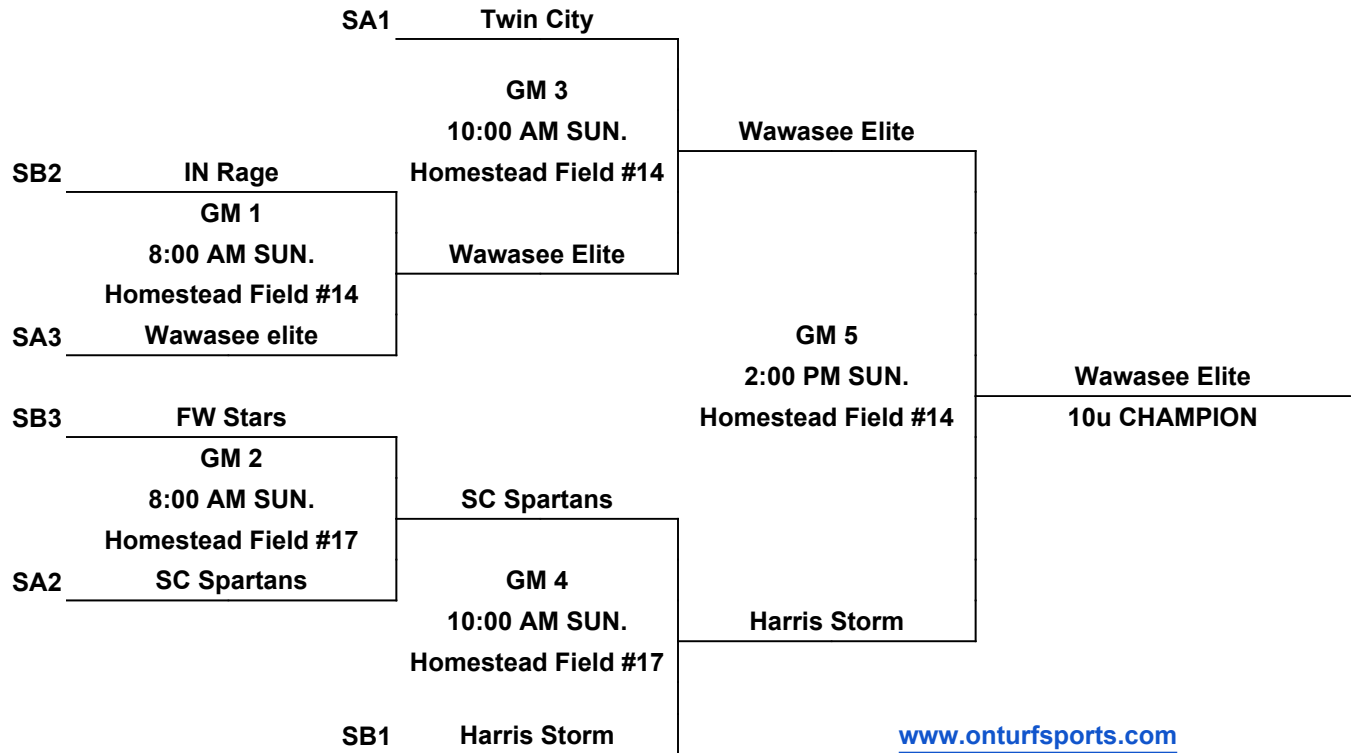

Diamond Gladiators

OnTurf Sports

10u

www.onturfsports.com

Homestead Complex - INDIAN TRAILS PARK - 10313 Aboite Center Road, Fort Wayne, IN 46804

	WINS	LOSSES	TIES	RUNS ALLOWED	RUNS SCORED	COIN FLIP	SEED FINISH
POOL A							
1 SC Spartans	1	1		12	14		SA 2
2 Wawasee Elite	0	2		16	8		SA 3
3 Twin City	2	0		13	19		SA 1
POOL B							
1 Stars	0	2		25	15		SB 3
2 Harris Storm Orange	2	0		9	20		SB 1
3 Indiana Rage	1	1		20	19		SB 2

Run Rule: 12 runs after 3 innings, 10 after 4, 8 after 5

In age divisions 9, 10 under not more than eight (8) innings in two (2) consecutive days.

International Tie Breaker: Start inning with last recorded batted out as Runner on 2nd Base with No outs.

Diamond Gladiators OnTurf Sports

10u

www.onturfsports.com

SINGLE ELIMINATION BRACKET

www.onturfsports.com

Homestead Complex - INDIAN TRAILS PARK - 10313 Aboite Center Road, Fort Wayne, IN 46804

Diamond Gladiators OnTurf Sports

11u

www.onturfsports.com

	WINS	LOSSES	TIES	RUNS ALLOWED	RUNS SCORED	COIN FLIP	SEED FINISH
1 Wallen Diamond Dawgs	3	0		8	28		S1
2 Indiana Twisters	0	3		44	17		S4
3 McCutcheon Cardinals	1	2		29	10		S3
4 Imavex Orange	2	1		14	22		S2