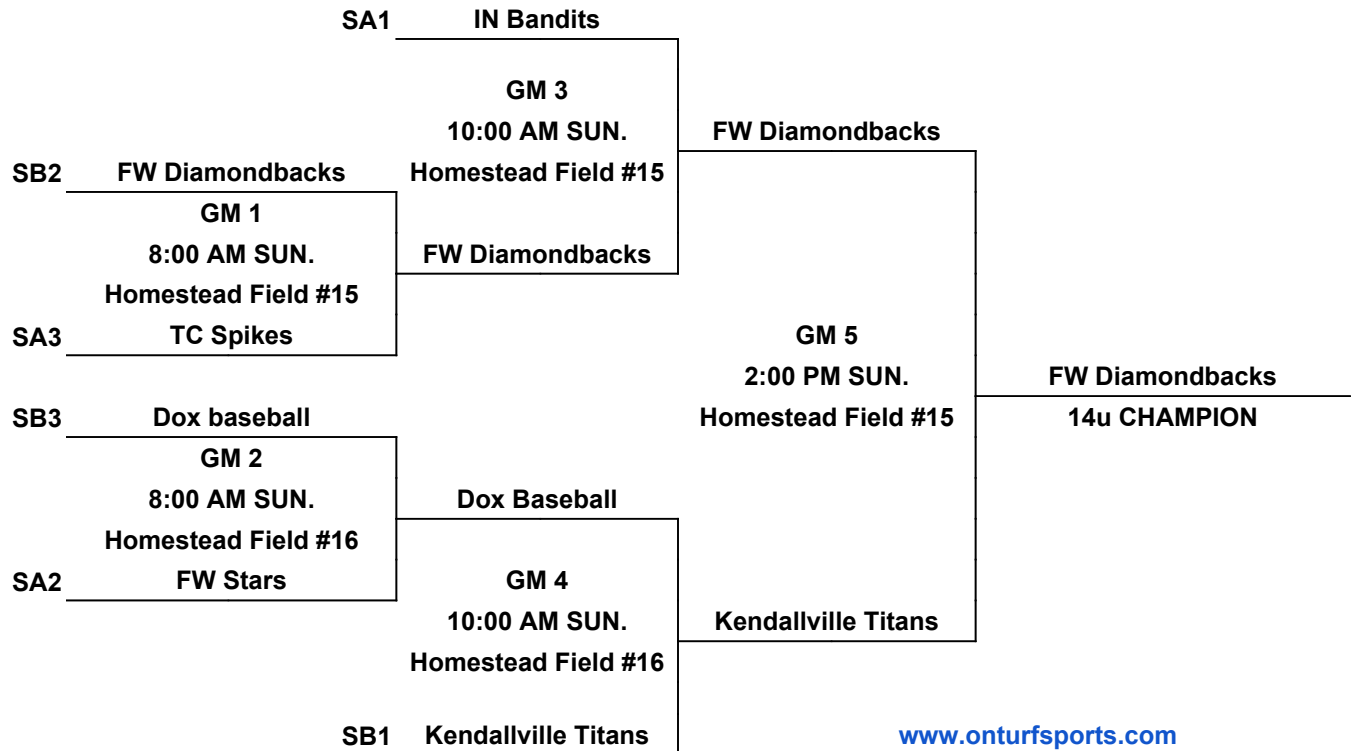

In age divisions 12 and 11 under, pitchers will be allowed to pitch ten (10) innings in two (2) consecutive days

International Tie Breaker: Start inning with last recorded batted out as Runner on 2nd Base with No outs.

SINGLE ELIMINATION BRACKET

www.onturfsports.com

OnTurf Sports
Diamond Gladiators

S1 Wallen Diamond Dawgs

NOON SUN. Homestead Field #2
S2 Imavex Orange

Wallen Diamond Dawgs
Champion

S3 McCutcheon Cardinals

2:00 PM SUN. Homestead Field #2
S4 IN Twisters

Run Rule: 12 runs after 3 innings, 10 after 4, 8 after 5

In age divisions 13 above, pitchers will be allowed to pitch twelve (12) innings in two (2) consecutive days

International Tie Breaker: Start inning with last recorded batted out as Runner on 2nd Base with No outs.

Diamond Gladiators

OnTurf Sports

14u

www.onturfsports.com

SINGLE ELIMINATION BRACKET

www.onturfsports.com

Homestead Complex - INDIAN TRAILS PARK - 10313 Aboite Center Road, Fort Wayne, IN 46804