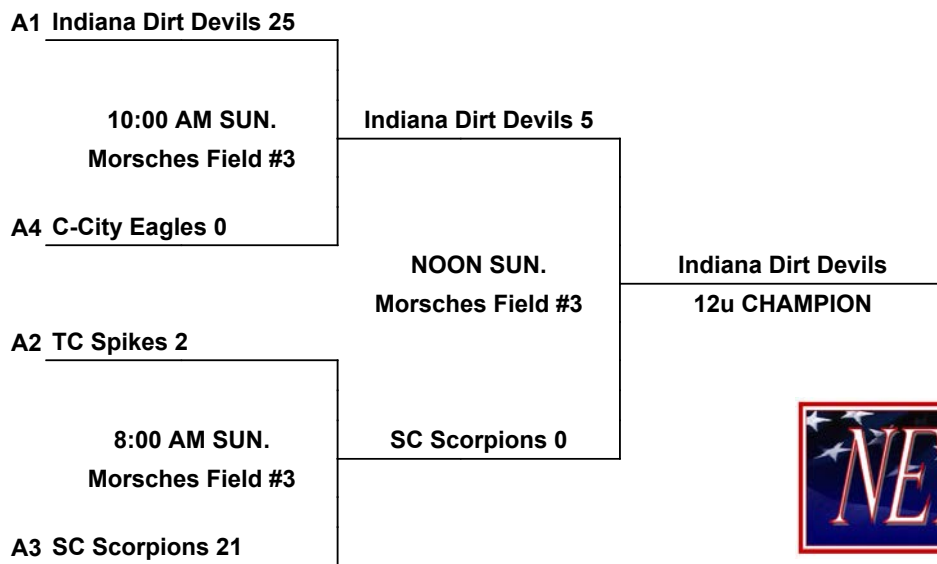

LEAD OFF HIT OnTurf Sports

www.onturfsports.com

10u

	Wins	Losses	HEAD TO HEAD	RUNS ALLOWED	RUNS SCORED	COIN FLIP	SEED
1 Harris Storm Orange	1	1		11	7		S3
2 CCAC Attack	2	0		2	21		S1
3 Stars	0	2		10	6		S5
4 Wabash Pride	1	1		21	11		S4
5 Indiana Heat	1	1		9	18		S2

Games may start early as time permits

Run Rule: 12 runs after 3 innings, 10 after 4, 8 after 5

In age divisions 8, 9, 10 not more than eight (8) innings in two (2) consecutive days.

International Tie Breaker - Start inning with last recorded batted out as Runner on 2nd Base with No outs.

SINGLE ELIMINATION BRACKET

www.onturfsports.com

LEAD OFF HIT OnTurf Sports

www.onturfsports.com

12u

POD A

One Hour and 30 minute Time Limit (ALL GAMES)

Coin Flip in Pool. Higher Seed is home in the Bracket

International Tie Breaker - Start inning with last recorded batted out as Runner on 2nd Base with No outs.

SINGLE ELIMINATION BRACKET

MORSCHES PARK - 1305 East State Road 205, Columbia City, IN 46725

See Latest Scores/Results at