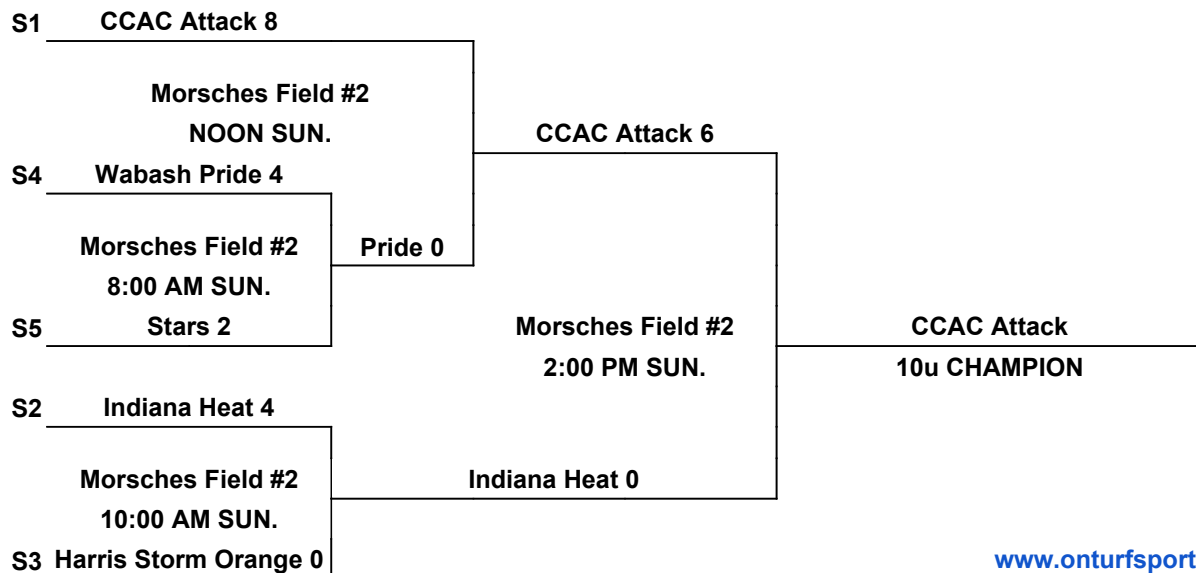

LEAD OFF HIT OnTurf Sports

www.onturfsports.com

10u

	Wins	Losses	HEAD TO HEAD	RUNS ALLOWED	RUNS SCORED	COIN FLIP	SEED
1 Harris Storm Orange	1	1		11	7		S3
2 CCAC Attack	2	0		2	21		S1
3 Stars	0	2		10	6		S5
4 Wabash Pride	1	1		21	11		S4
5 Indiana Heat	1	1		9	18		S2

MORSCHES PARK - 1305 East State Road 205, Columbia City, IN 46725

SAT.	Field #2
11:00 AM	1 vs 2
1:00 PM	3 vs 4
3:00 PM	1 vs 5
5:00 PM	2 vs 4
7:00 PM	3 vs 5

One Hour and 30 minute Time Limit (ALL GAMES)

Coin Flip in Pool. Higher Seed is home in the Bracket

Games may start early as time permits

Run Rule: 12 runs after 3 innings, 10 after 4, 8 after 5

In age divisions 8, 9, 10 not more than eight (8) innings in two (2) consecutive days.

International Tie Breaker - Start inning with last recorded batted out as Runner on 2nd Base with No outs.

SINGLE ELIMINATION BRACKET

www.onturfsports.com

LEAD OFF HIT OnTurf Sports

www.onturfsports.com

12u

POD A

One Hour and 30 minute Time Limit (ALL GAMES)

Coin Flip in Pool. Higher Seed is home in the Bracket