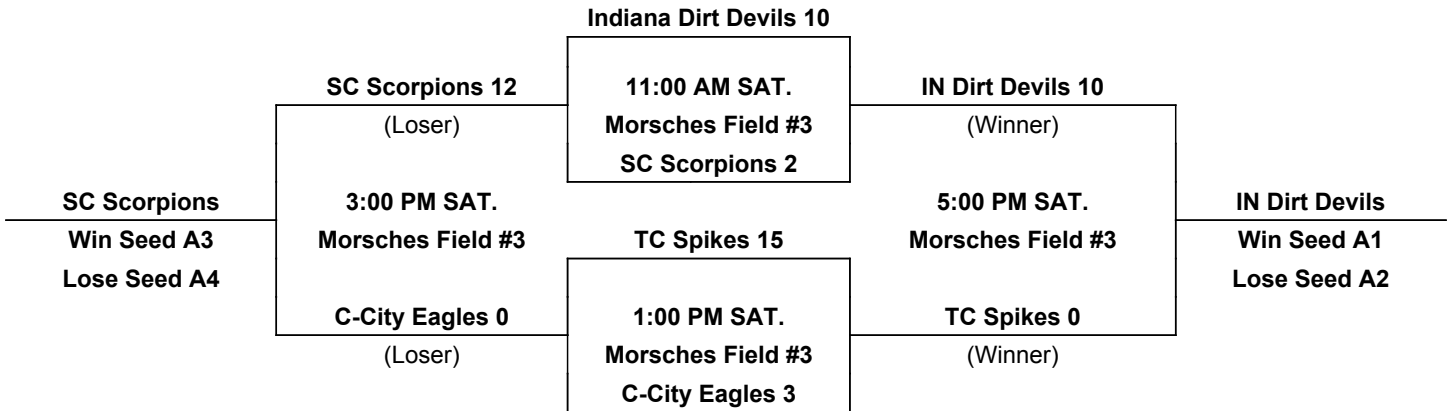

LEAD OFF HIT OnTurf Sports

www.onturfsports.com

10u

	Wins	Losses	HEAD TO HEAD	RUNS ALLOWED	RUNS SCORED	COIN FLIP	SEED
1 Harris Storm Orange	1	1		11	7		S3
2 CCAC Attack	2	0		2	21		S1
3 Stars	0	2		10	6		S5
4 Wabash Pride	1	1		21	11		S4
5 Indiana Heat	1	1		9	18		S2

Games may start early as time permits

Run Rule: 12 runs after 3 innings, 10 after 4, 8 after 5

In age divisions 8, 9, 10 not more than eight (8) innings in two (2) consecutive days.

International Tie Breaker - Start inning with last recorded batted out as Runner on 2nd Base with No outs.

SINGLE ELIMINATION BRACKET

www.onturfsports.com

LEAD OFF HIT OnTurf Sports

www.onturfsports.com

12u

POD A

One Hour and 30 minute Time Limit (ALL GAMES)

Coin Flip in Pool. Higher Seed is home in the Bracket

International Tie Breaker - Start inning with last recorded batted out as Runner on 2nd Base with No outs.

SINGLE ELIMINATION BRACKET

MORSCHES PARK - 1305 East State Road 205, Columbia City, IN 46725

See Latest Scores/Results at