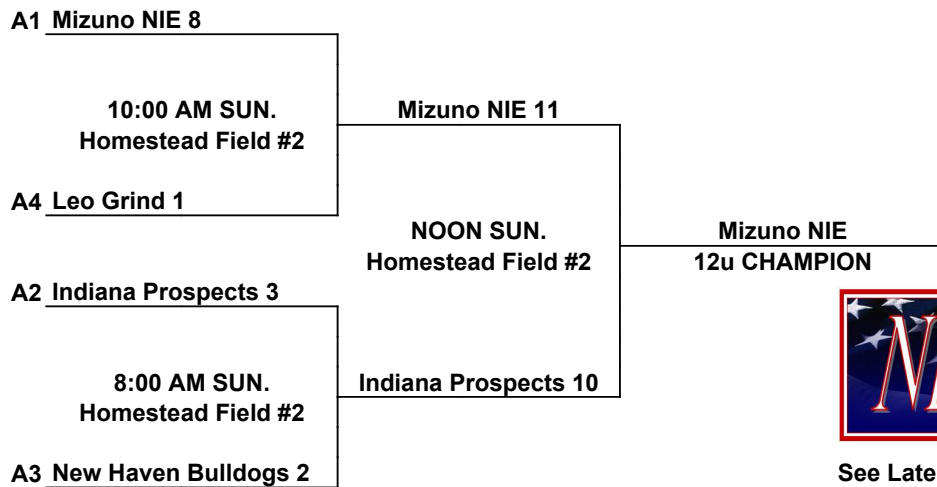

Coin Flip in Pool. Higher Seed is home in the Bracket

Games may start early as time permits

Run Rule: 12 runs after 3 innings, 10 after 4, 8 after 5

In age divisions 12 and 11 under, pitchers will be allowed to pitch ten (10) innings in two (2) consecutive days

International Tie Breaker - Start inning with last recorded batted out as Runner on 2nd Base with No outs.

SINGLE ELIMINATION BRACKET

See Latest Scores/Results at
www.onturfsports.com

Homestead Complex - INDIAN TRAILS PARK - 10313 Aboite Center Road, Fort Wayne, IN 46804