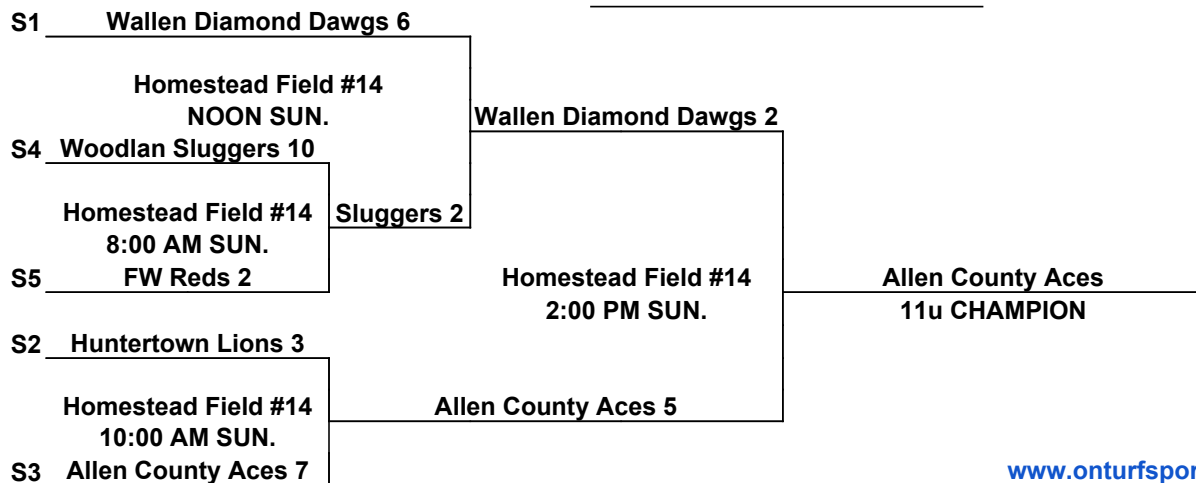

Coin Flip in Pool. Higher Seed is home in the Bracket

Games may start early as time permits

Run Rule: 12 runs after 3 innings, 10 after 4, 8 after 5

In age divisions 12 and 11 under, pitchers will be allowed to pitch ten (10) innings in two (2) consecutive days

International Tie Breaker - Start inning with last recorded batted out as Runner on 2nd Base with No outs.

SINGLE ELIMINATION BRACKET

www.onturfsports.com

OPENING WEEKEND

OnTurf Sports

www.onturfsports.com