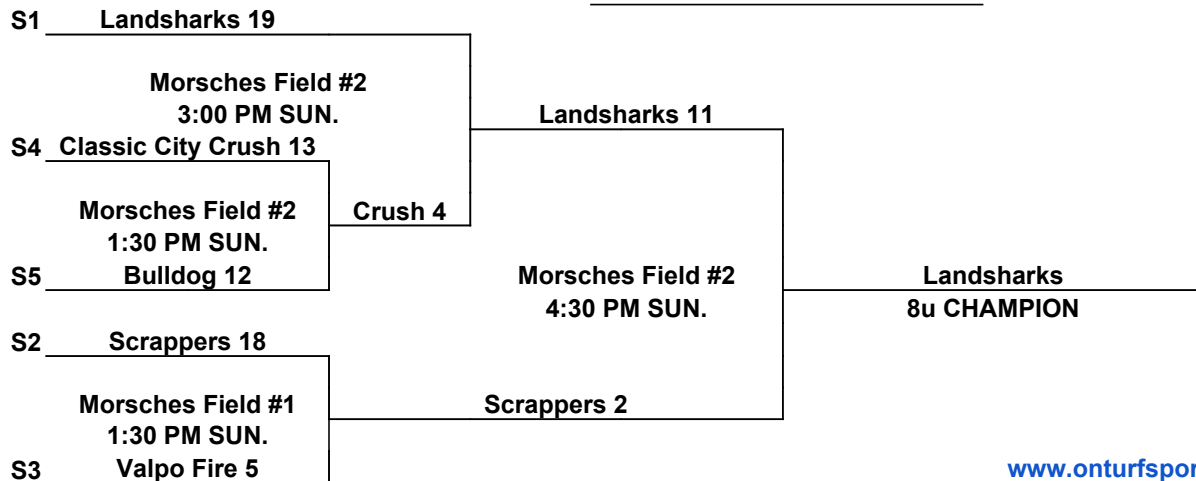

OPENING WEEKEND

OnTurf Sports

www.onturfsports.com

8u

	Wins	Losses	HEAD TO HEAD	RUNS ALLOWED	RUNS SCORED	COIN FLIP	SEED
1 Landsharks	2	0		3	18		S1
2 Bulldog Baseball	0	2		29	3		S5
3 Classic City Crush	0	2		28	8		S4
4 Michiana Scrappers	2	0		4	38		S2
5 Valpo Fire	1	1		19	16		S3

MORSCHES Park - 1305 East State Road 205, Columbia City, IN 46725

SUN.	Field #1	Field #2
9:00 AM	3 vs 4	1 vs 2
10:30 AM	2 vs 4	1 vs 5
12:00 PM		3 vs 5

One Hour and 30 minute Time Limit (ALL GAMES)

Coin Flip in Pool. Higher Seed is Home in Single Elimination Bracket

Games may start early as time permits

Run Rule: 15 runs after 4 innings, 8 after 5

International Tie Breaker - Start inning with last recorded batted out as Runner on 2nd Base with No outs.

**SEE 8u NOTED RULES

SINGLE ELIMINATION BRACKET

www.onturfsports.com