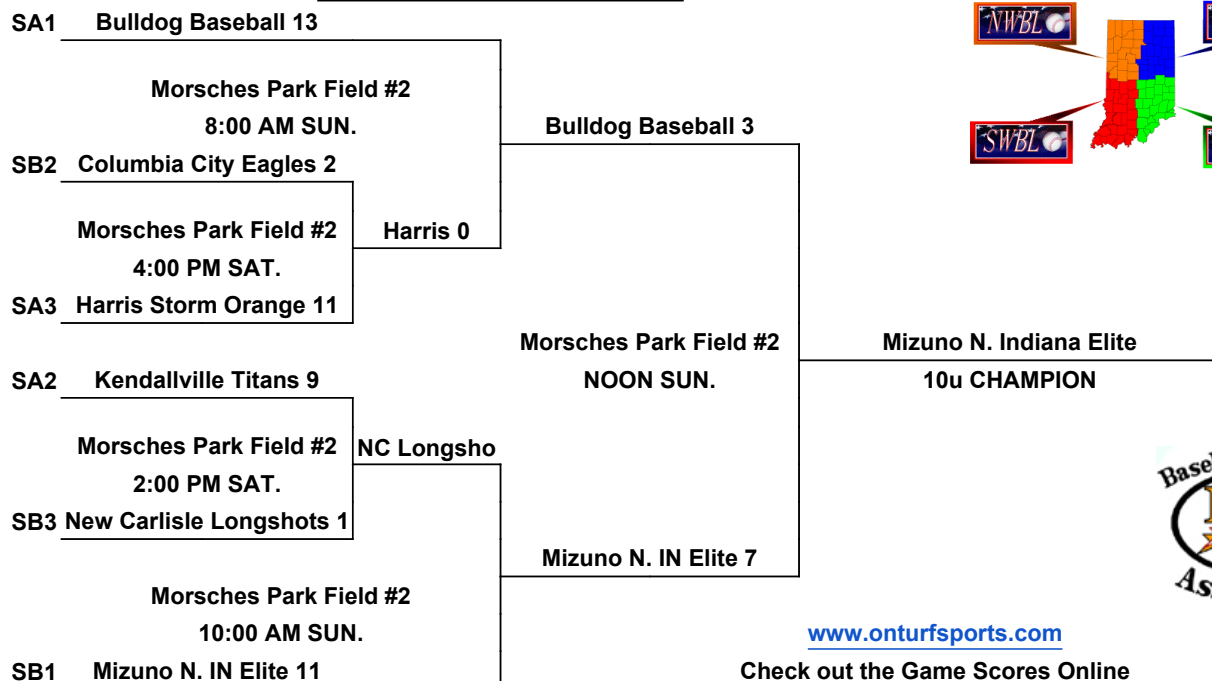

Games may start early as time permits

Coin Flip in Pool. Higher Seed is Home in Single Elimination Bracket

Run Rule: 12 runs after 3 innings, 10 after 4, 8 after 5

In age divisions 9, 10 under not more than eight (8) innings in two (2) consecutive days.

International Tie Breaker: Start inning with last recorded batted out as Runner on 2nd Base with No outs.

SINGLE ELIMINATION BRACKET

www.onturfsports.com

Check out the Game Scores Online

BPA STATE OnTurf Sports

12u

www.onturfsports.com

Watch for OTS 10th Anniversary Specials

MORSCHES PARK - 1305 East State Road 205, Columbia City, IN 46725

POD A

POD B

One Hour and 30 minute Time Limit (ALL GAMES)

Coin Flip in Pool. Higher Seed is Home in Single Elimination Bracket