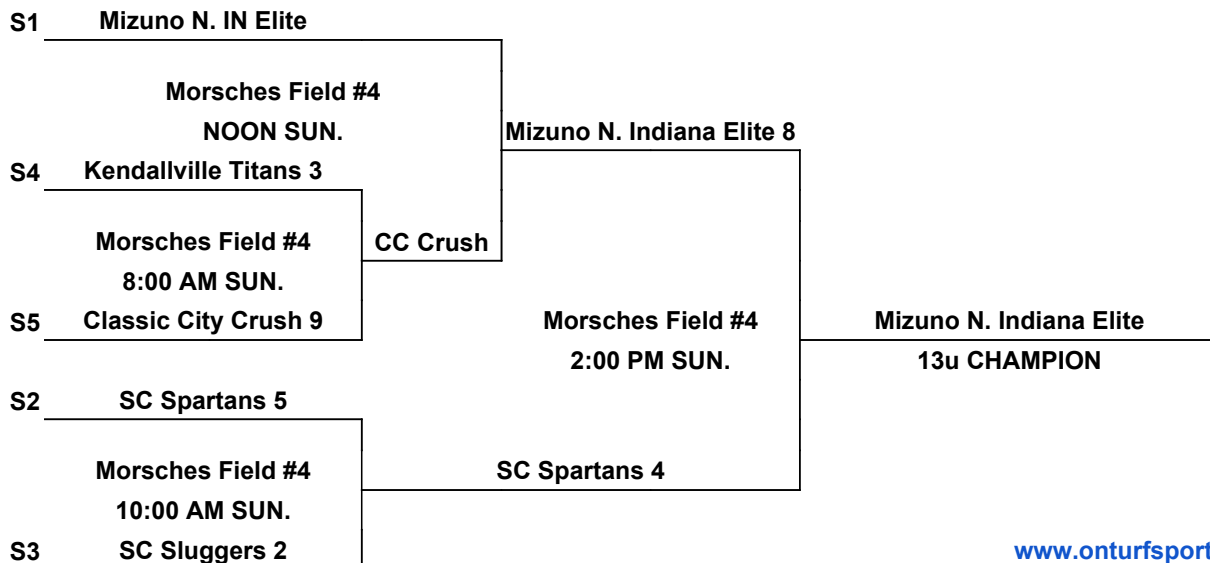

International Tie Breaker - Start inning with last recorded batted out as Runner on 2nd Base with No outs.

SINGLE ELIMINATION BRACKET

www.onturfsports.com

Check out the Game Scores Online