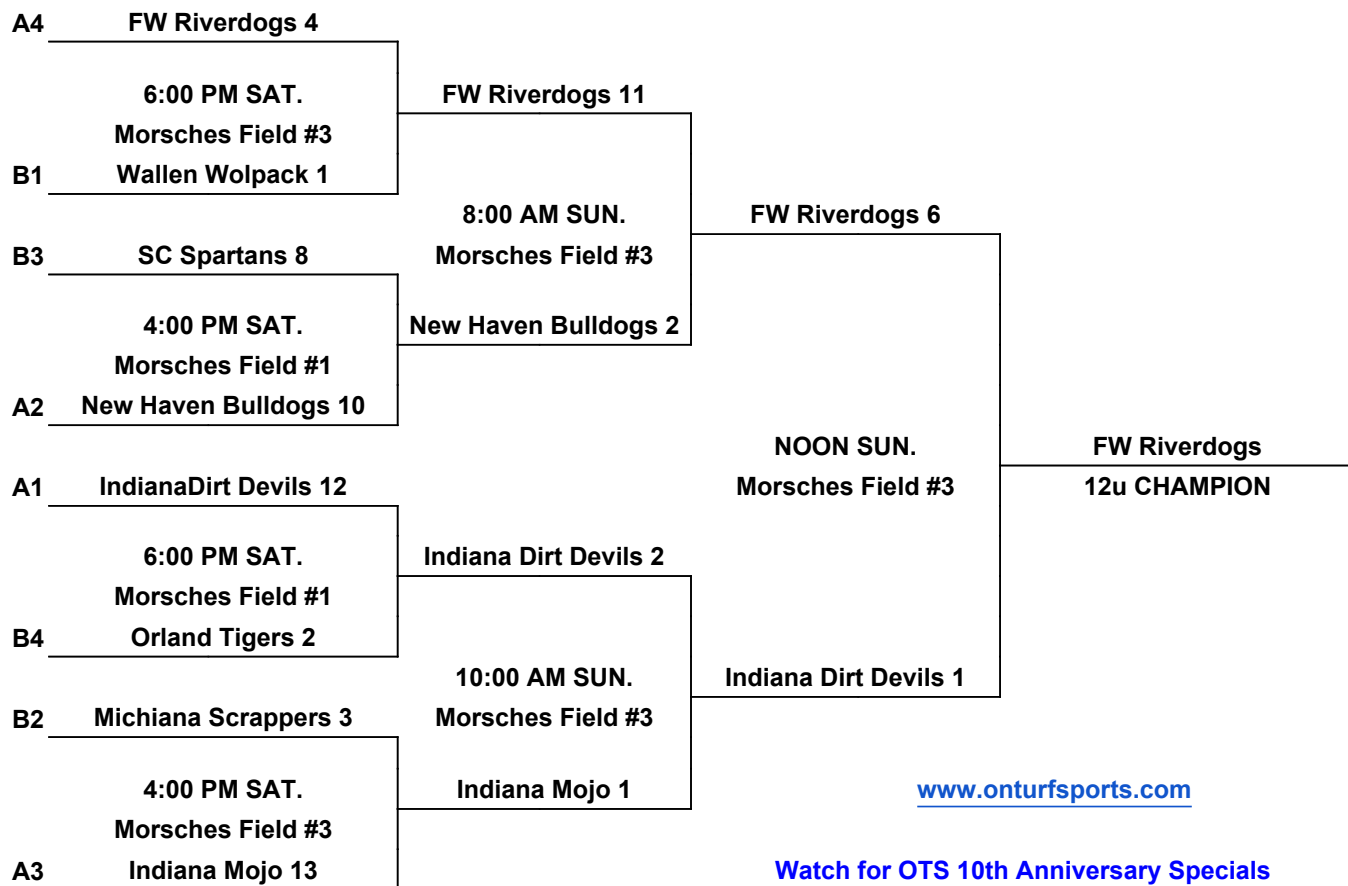

International Tie Breaker: Start inning with last recorded batted out as Runner on 2nd Base with No outs.

BPA STATE OnTurf Sports

12u

www.onturfsports.com

SINGLE ELIMINATION BRACKET

www.onturfsports.com

Watch for OTS 10th Anniversary Specials