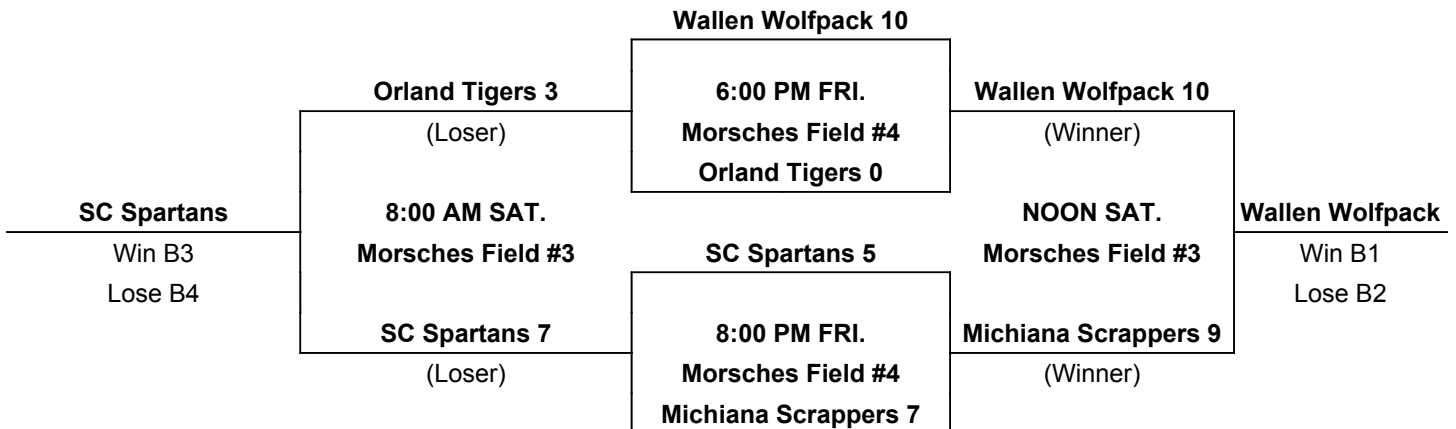

International Tie Breaker: Start inning with last recorded batted out as Runner on 2nd Base with No outs.

SINGLE ELIMINATION BRACKET

www.onturfsports.com

Check out the Game Scores Online

BPA STATE OnTurf Sports

12u

www.onturfsports.com

Watch for OTS 10th Anniversary Specials

MORSCHES PARK - 1305 East State Road 205, Columbia City, IN 46725

POD A

POD B

One Hour and 30 minute Time Limit (ALL GAMES)

Coin Flip in Pool. Higher Seed is Home in Single Elimination Bracket