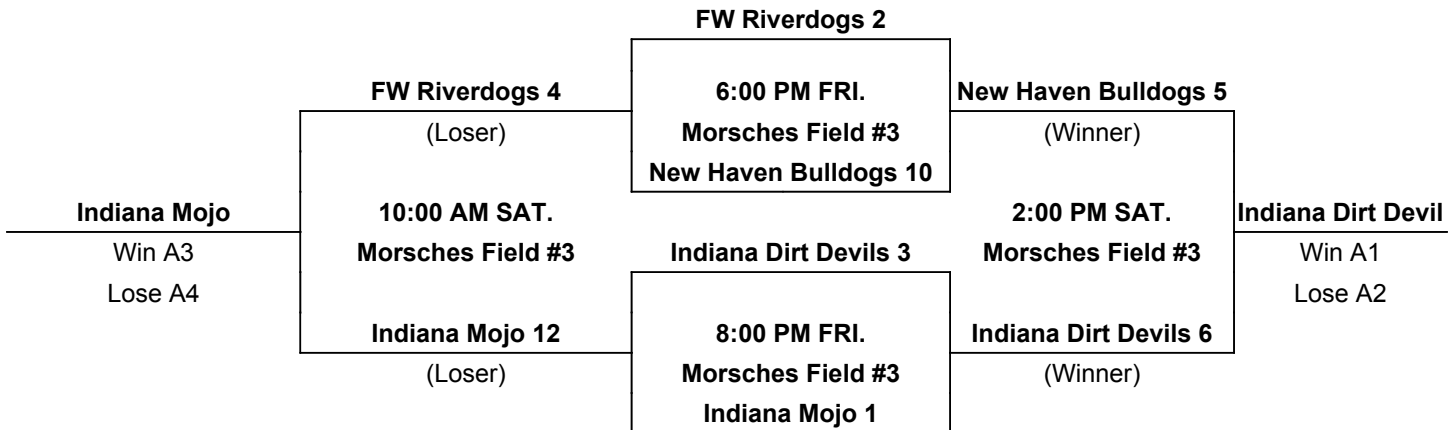

International Tie Breaker: Start inning with last recorded batted out as Runner on 2nd Base with No outs.

SINGLE ELIMINATION BRACKET

www.onturfsports.com

Check out the Game Scores Online

BPA STATE OnTurf Sports

12u

www.onturfsports.com

Watch for OTS 10th Anniversary Specials

MORSCHES PARK - 1305 East State Road 205, Columbia City, IN 46725

POD A

POD B

One Hour and 30 minute Time Limit (ALL GAMES)

Coin Flip in Pool. Higher Seed is Home in Single Elimination Bracket