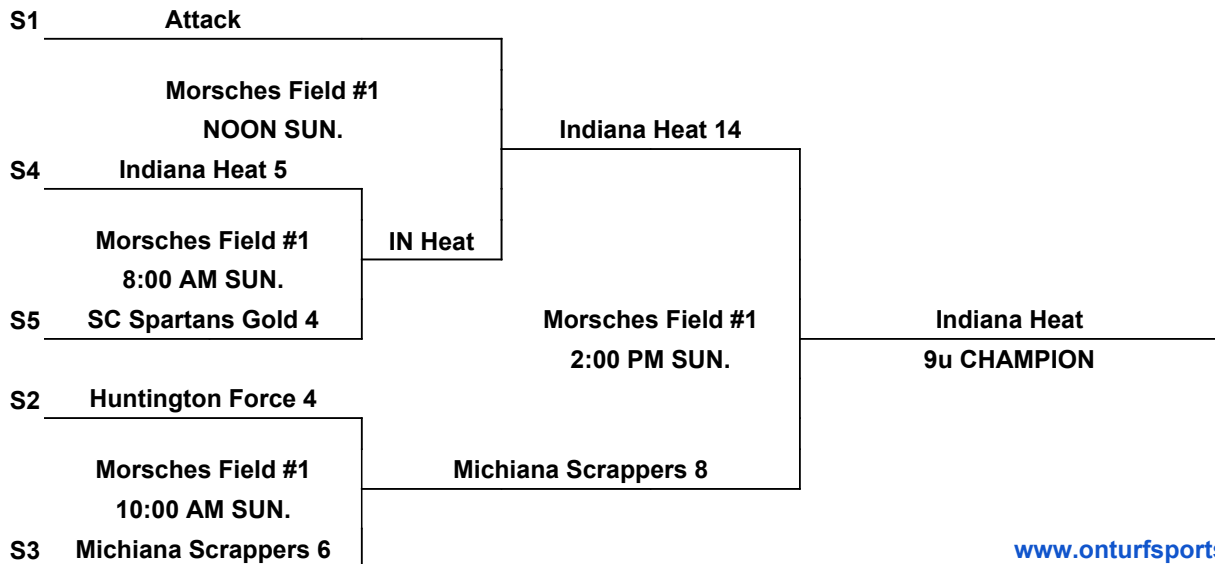

SINGLE ELIMINATION BRACKET

www.onturfsports.com

Check out the Game Scores Online