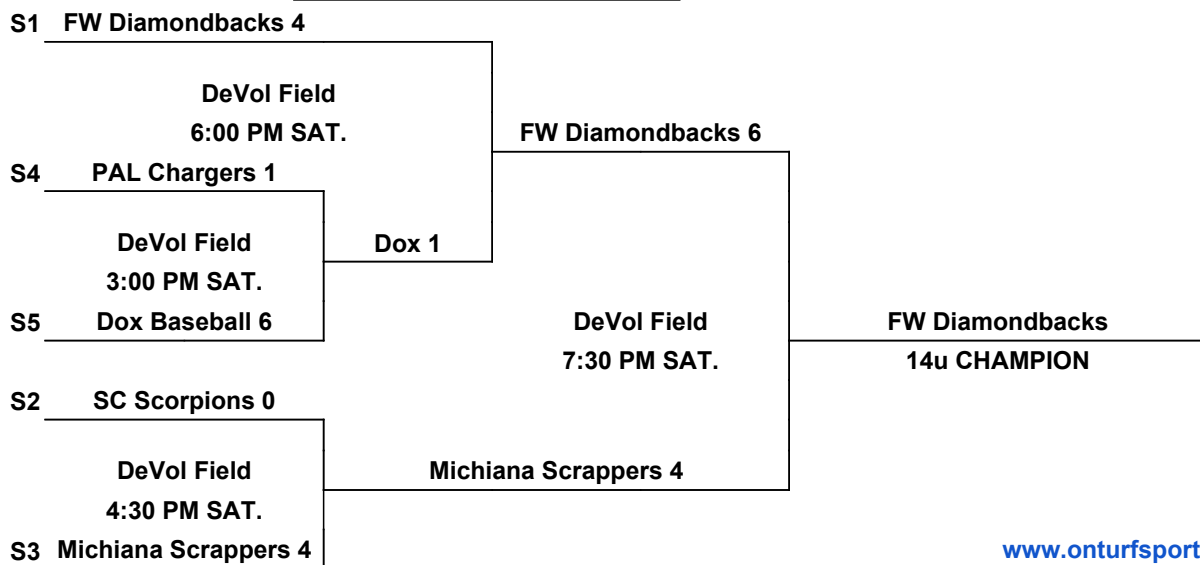

International Tie Breaker - Start inning with last recorded batted out as Runner on 2nd Base with No outs.

SINGLE ELIMINATION BRACKET

www.onturfsports.com

DeVol Field - 620 West Old Trail Road, Columbia City, IN 46725

International Tie Breaker: Start inning with last recorded batted out as Runner on 2nd Base with No outs.

Bracket seeding done by comparing runs allowed then runs scored if needed versus winners for seeds 1 through 1 and same for losers seeds 5-8

DeVol Field - 620 West Old Trail Road, Columbia City, IN 46725

FRI.	DeVol Field	SAT.	DeVol Field
6:00 PM	1 vs 2	8:00 AM	1 vs 5
8:00 PM	3 vs 4	10:00 AM	3 vs 5
		1:30 PM	2 vs 4

One Hour and 30 minute Time Limit (ALL GAMES)

International Tie Breaker: Start inning with last recorded batted out as Runner on 2nd Base with No outs.

SINGLE ELIMINATION BRACKET

www.onturfsports.com

DeVol Field - 620 West Old Trail Road, Columbia City, IN 46725