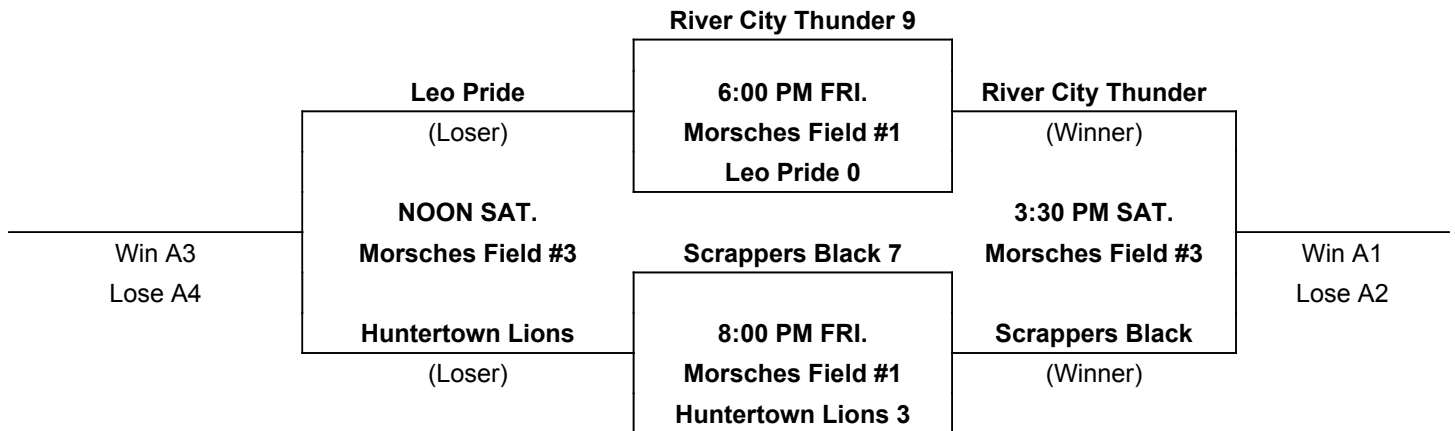

International Tie Breaker: Start inning with last recorded batted out as Runner on 2nd Base with No outs.

MORSCHES PARK - 1305 East State Road 205, Columbia City, IN 46725

See Latest Scores/Results at

www.onturfsports.com

Steal Into Summer

OnTurf Sports

11u

www.onturfsports.com

MORSCHES PARK - 1305 East State Road 205, Columbia City, IN 46725

POD A

POD B

One Hour and 30 minute Time Limit (ALL games)

International Tie Breaker - Start inning with last recorded batted out as Runner on 2nd Base with No outs.

Steal Into Summer OnTurf Sports

11u

www.onturfsports.com

SINGLE ELIMINATION BRACKET

www.onturfsports.com