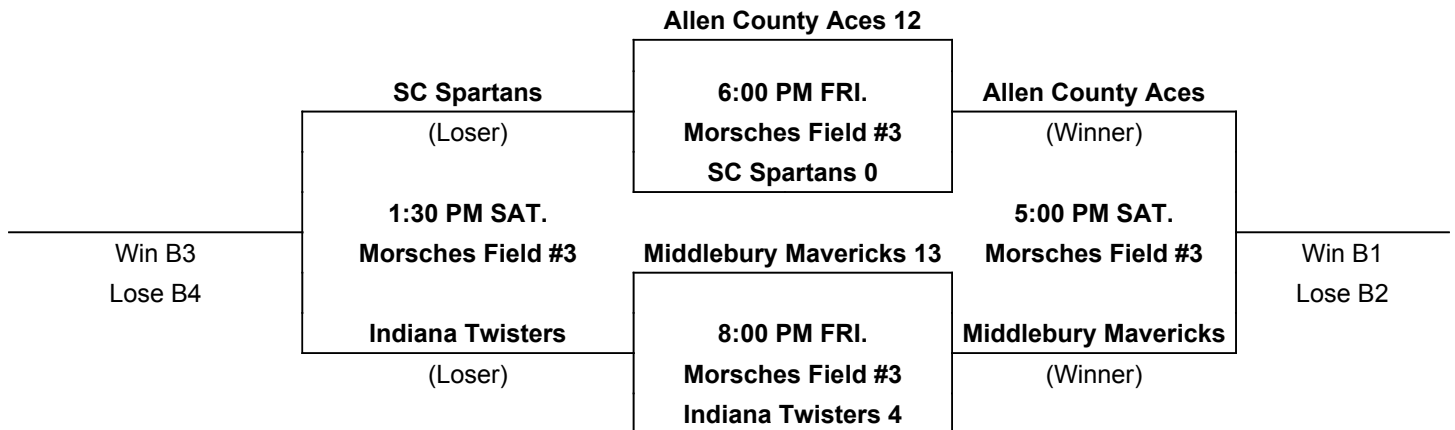

International Tie Breaker: Start inning with last recorded batted out as Runner on 2nd Base with No outs.

MORSCHES PARK - 1305 East State Road 205, Columbia City, IN 46725

See Latest Scores/Results at

www.onturfsports.com

Steal Into Summer

OnTurf Sports

11u

www.onturfsports.com

MORSCHES PARK - 1305 East State Road 205, Columbia City, IN 46725

POD A

POD B

One Hour and 30 minute Time Limit (ALL games)

International Tie Breaker - Start inning with last recorded batted out as Runner on 2nd Base with No outs.

Steal Into Summer OnTurf Sports

11u

www.onturfsports.com

SINGLE ELIMINATION BRACKET

www.onturfsports.com