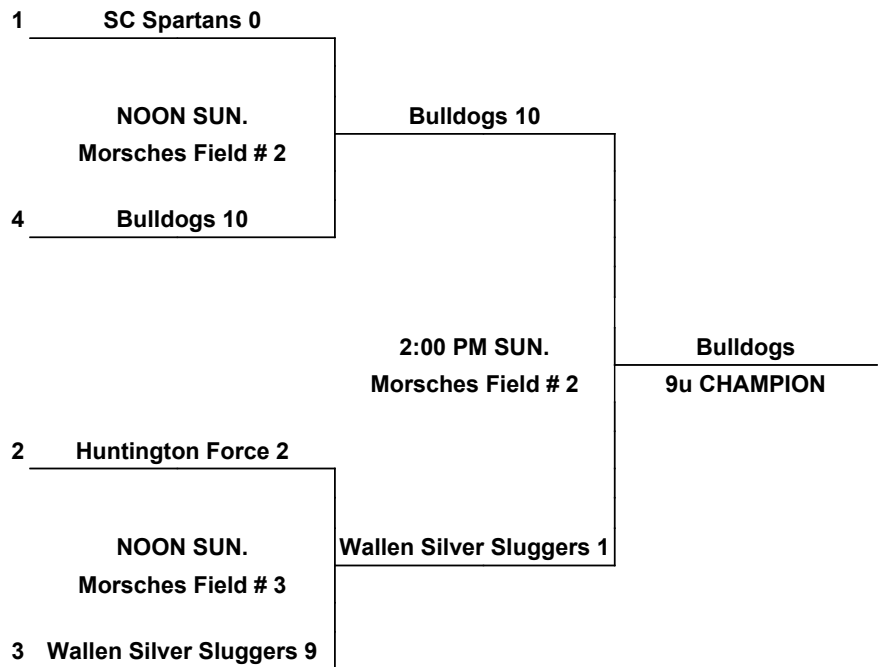

Steal Into Summer OnTurf Sports

9u

www.onturfsports.com

One Hour and 30 minute Time Limit (ALL GAMES)

Games may start early as time permits

Coin Flip in Pool. Higher Seed is Home in Single Elimination Bracket

Run Rule: 12 runs after 3 innings, 10 after 4, 8 after 5

In age divisions 8, 9, 10 not more than eight (8) innings in two (2) consecutive days.

International Tie Breaker: Start inning with last recorded batted out as Runner on 2nd Base with No outs.

SINGLE ELIMINATION BRACKET

www.onturfsports.com

Check out 2016 OnTurf Fall Baseball League