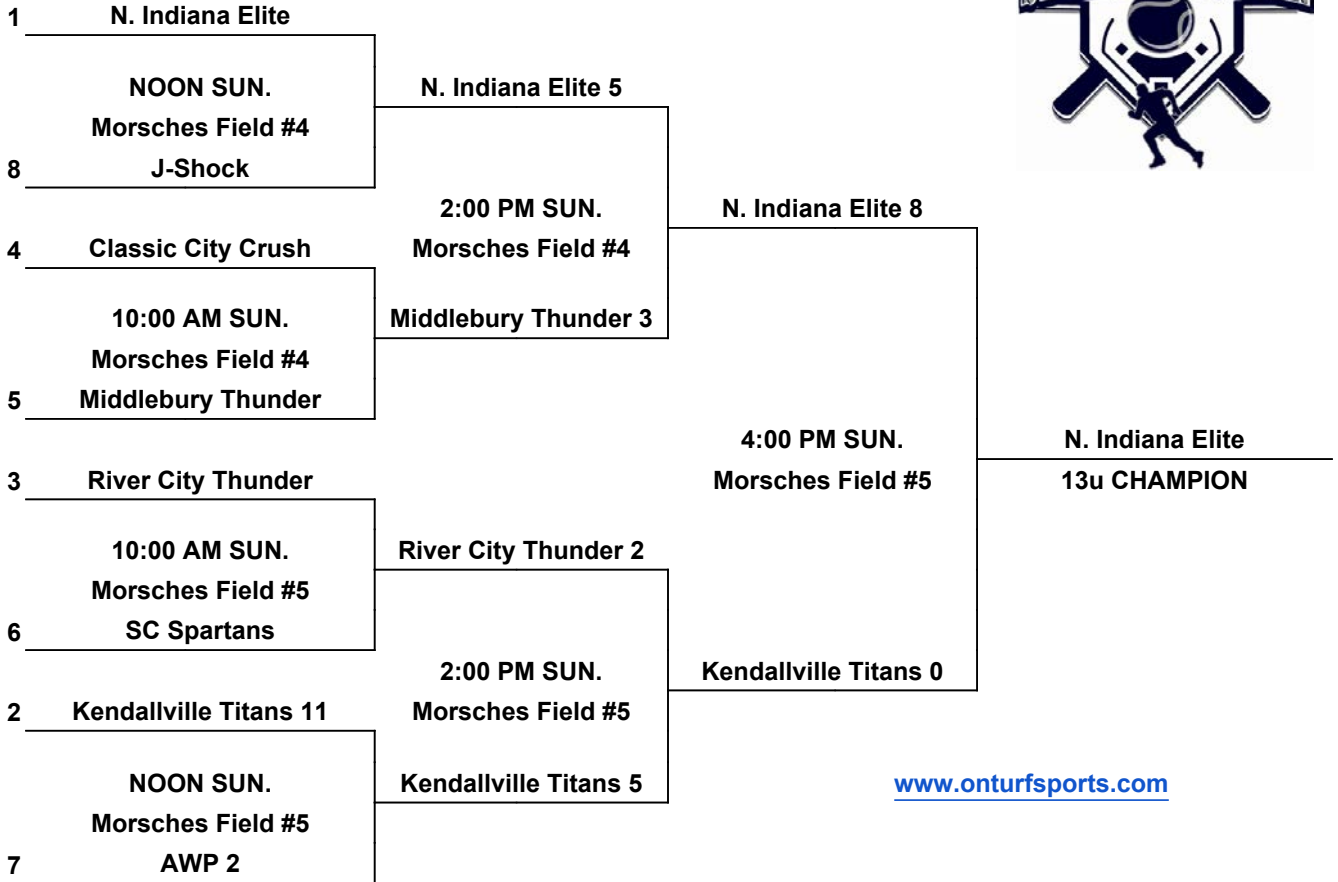

International Tie Breaker: Start inning with last recorded batted out as Runner on 2nd Base with No outs.

Bracket seeding done by comparing runs allowed then runs scored if needed versus winners for seeds 1 through 1 and same for losers seeds 5-8

Steal Into Summer OnTurf Sports

13u

www.onturfsports.com

SINGLE ELIMINATION BRACKET

www.onturfsports.com

Steal Into Summer OnTurf Sports

www.onturfsports.com

14u