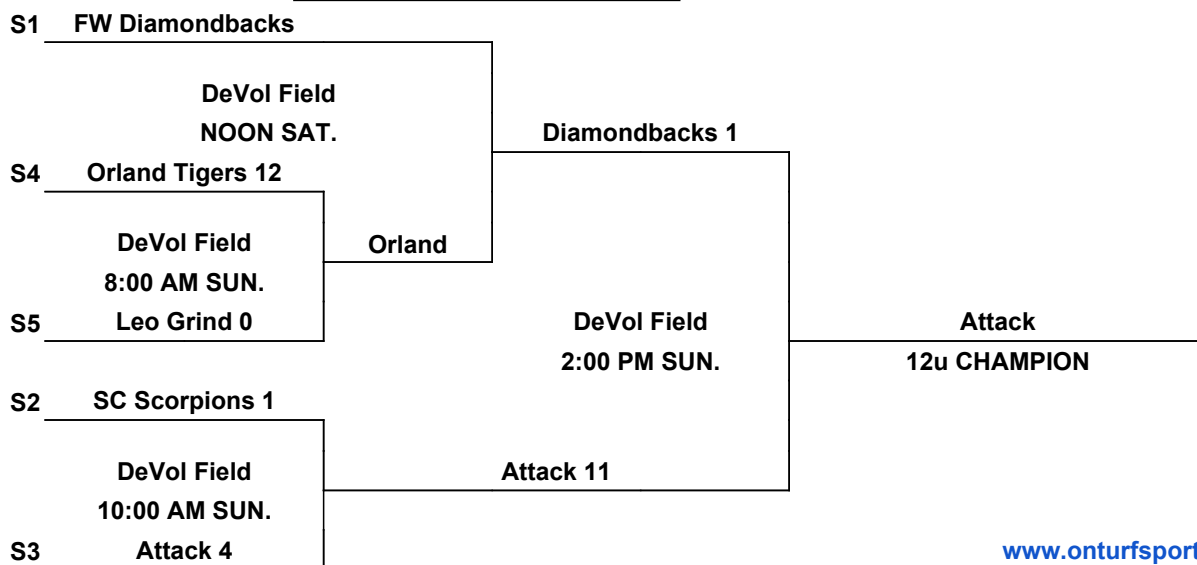

International Tie Breaker - Start inning with last recorded batted out as Runner on 2nd Base with No outs.

SINGLE ELIMINATION BRACKET

www.onturfsports.com

DeVol Field - 620 West Old Trail Road, Columbia City, IN 46725