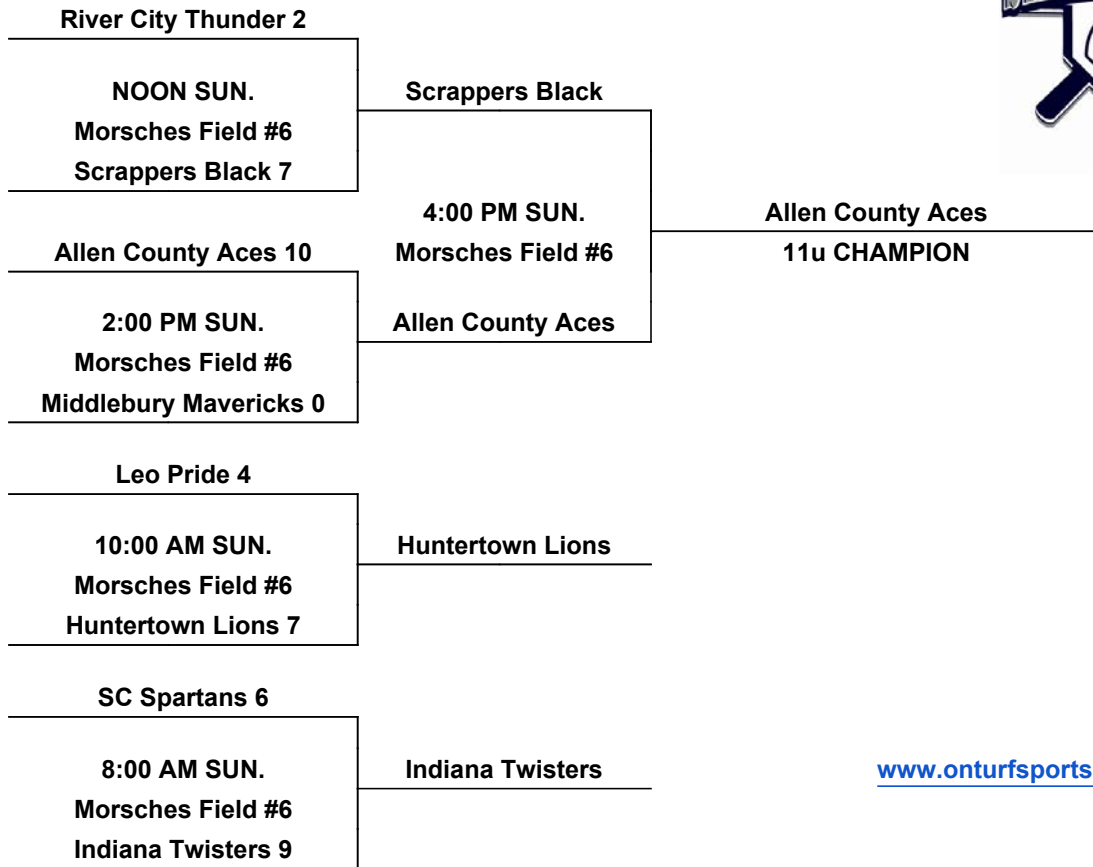

International Tie Breaker - Start inning with last recorded batted out as Runner on 2nd Base with No outs.

Steal Into Summer OnTurf Sports

11u

www.onturfsports.com

SINGLE ELIMINATION BRACKET

www.onturfsports.com