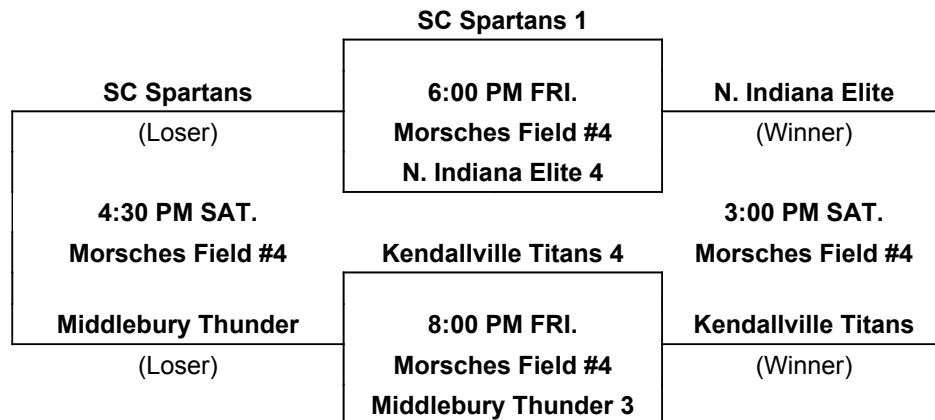

International Tie Breaker - Start inning with last recorded batted out as Runner on 2nd Base with No outs.

SINGLE ELIMINATION BRACKET

www.onturfsports.com

DeVol Field - 620 West Old Trail Road, Columbia City, IN 46725

Steal Into Summer

OnTurf Sports

13u

www.onturfsports.com

MORSCHES PARK - 1305 East State Road 205, Columbia City, IN 46725

POD A

POD B

One Hour and 45 minute Time Limit (ALL GAMES)