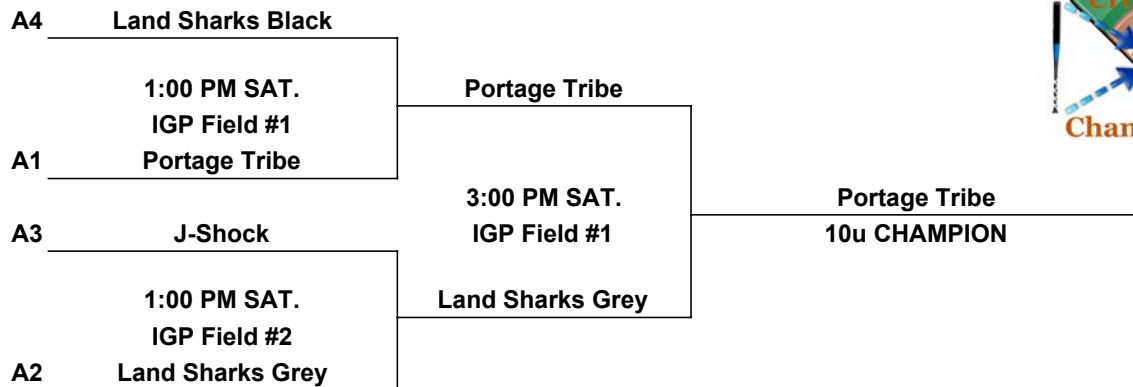

SINGLE ELIMINATION BRACKET

ALL GAME TIMES ARE CENTRAL TIME

www.onturfsports.com

Imagination Glen Park - 2275 McCool Road, Portage, IN 46368