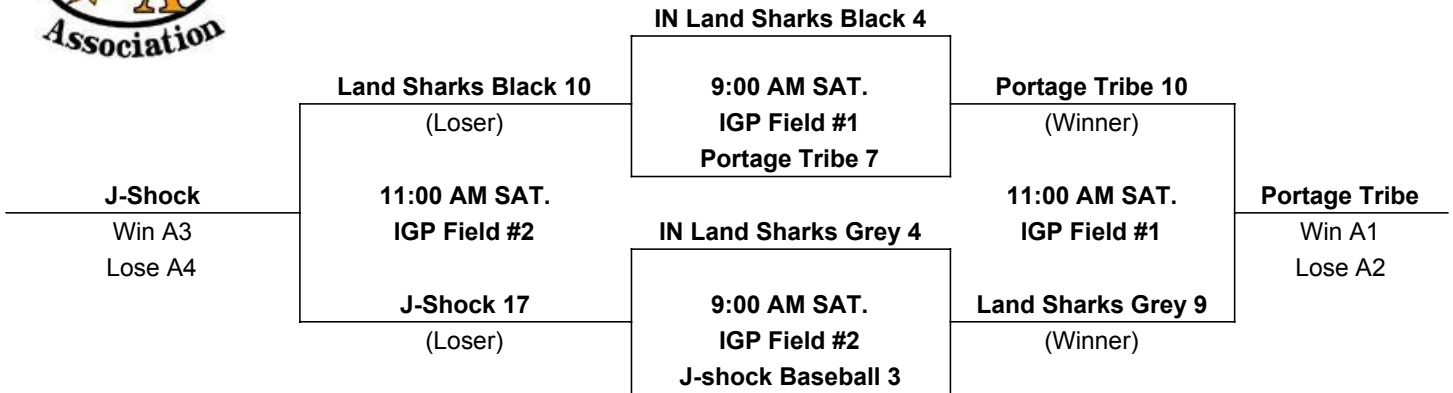

# CROSSROADS CHAMPIONSHIP

## OnTurf Sports

10u

[www.onturfsports.com](http://www.onturfsports.com)

Imagination Glen Park - 2275 McCool Road, Portage, IN 46368

**ALL GAME TIMES ARE CENTRAL TIME**

POD A

**One Hour and 30 minute Time Limit (ALL GAMES)**

Coin Flip in Pool. Higher Seed is home in the Bracket

Games may start early as time permits

Run Rule: 12 runs after 3 innings, 10 after 4, 8 after 5

In age divisions 9, 10 under not more than eight (8) innings in two (2) consecutive days.

International Tie Breaker - Start inning with last recorded batted out as Runner on 2nd Base with No outs.