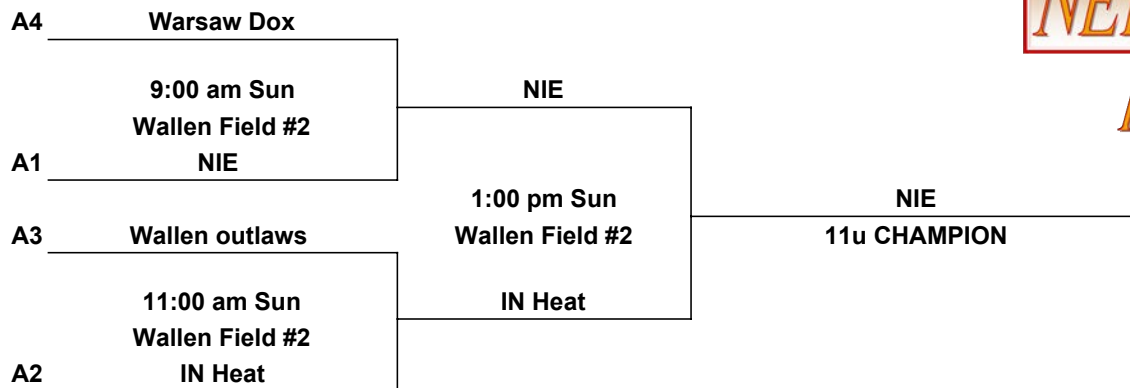

BPA LEAD OFF HIT

OnTurf Sports

11u

www.onturfsports.com

Wallen Complex - 8917 Village Drive, Fort Wayne, IN 46818

POD A

One Hour and 30 minute Time Limit (ALL GAMES)

Coin Flip in Pool. Higher Seed is home in the Bracket

Games may start early as time permits

Run Rule: 12 runs after 3 innings, 10 after 4, 8 after 5

In age divisions 12 and 11 under, pitchers will be allowed to pitch ten (10) innings in two (2) consecutive days

International Tie Breaker - Start inning with last recorded batted out as Runner on 2nd Base with No outs.

SINGLE ELIMINATION BRACKET

www.onturfsports.com

Wallen Complex - 8917 Village Drive, Fort Wayne, IN 46818