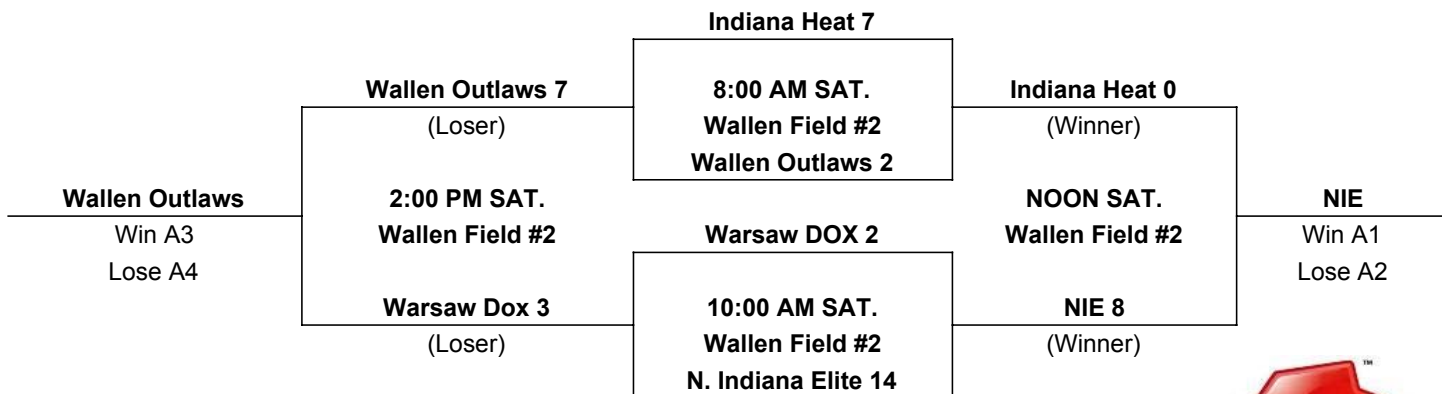

BPA LEAD OFF HIT

OnTurf Sports

11u

www.onturfsports.com

Wallen Complex - 8917 Village Drive, Fort Wayne, IN 46818

POD A

One Hour and 30 minute Time Limit (ALL GAMES)

Coin Flip in Pool. Higher Seed is home in the Bracket

Games may start early as time permits

Run Rule: 12 runs after 3 innings, 10 after 4, 8 after 5

In age divisions 12 and 11 under, pitchers will be allowed to pitch ten (10) innings in two (2) consecutive days

International Tie Breaker - Start inning with last recorded batted out as Runner on 2nd Base with No outs.

SINGLE ELIMINATION BRACKET

www.onturfsports.com

Wallen Complex - 8917 Village Drive, Fort Wayne, IN 46818