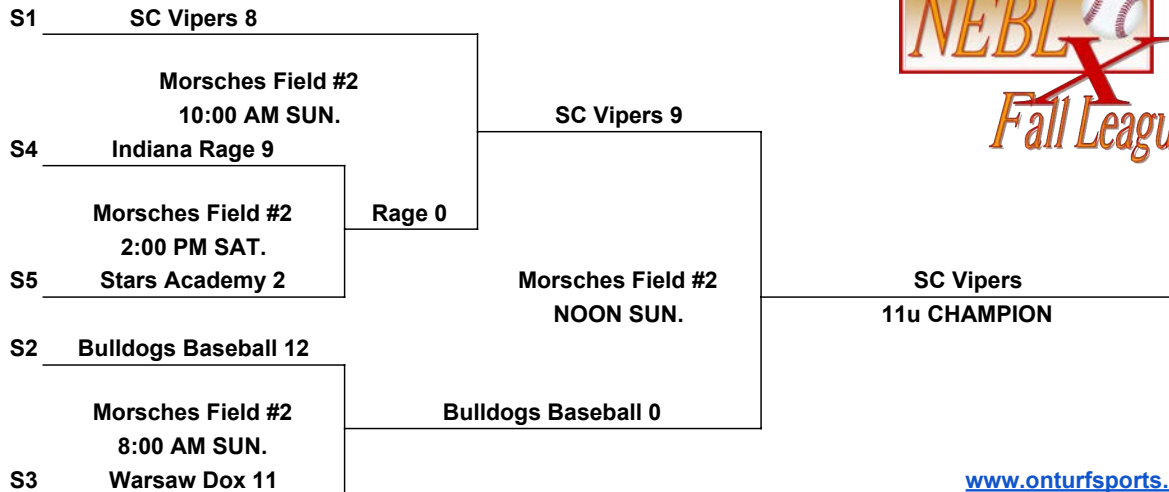

International Tie Breaker - Start inning with last recorded batted out as Runner on 2nd Base with No outs.

SINGLE ELIMINATION BRACKET

www.onturfsports.com

Check out the Game Scores Online

BPA STATE OnTurf Sports

www.onturfsports.com

12u

	Wins	Losses	HEAD TO HEAD	RUNS ALLOWED	RUNS SCORED	COIN FLIP	SEED
Pool A							
SC Vipers	1	1		12	16		SA2
SC Sluggers	2	0		12	22		SA1
Indiana Land Sharks Gray	0	2		19	5		SA3
Pool B							
SC Spartans	1	1		15	24		SB2
Woodlan Sluggers	0	2		16	8		SB3
Michiana Scrappers Black	2	0		10	19		SB1