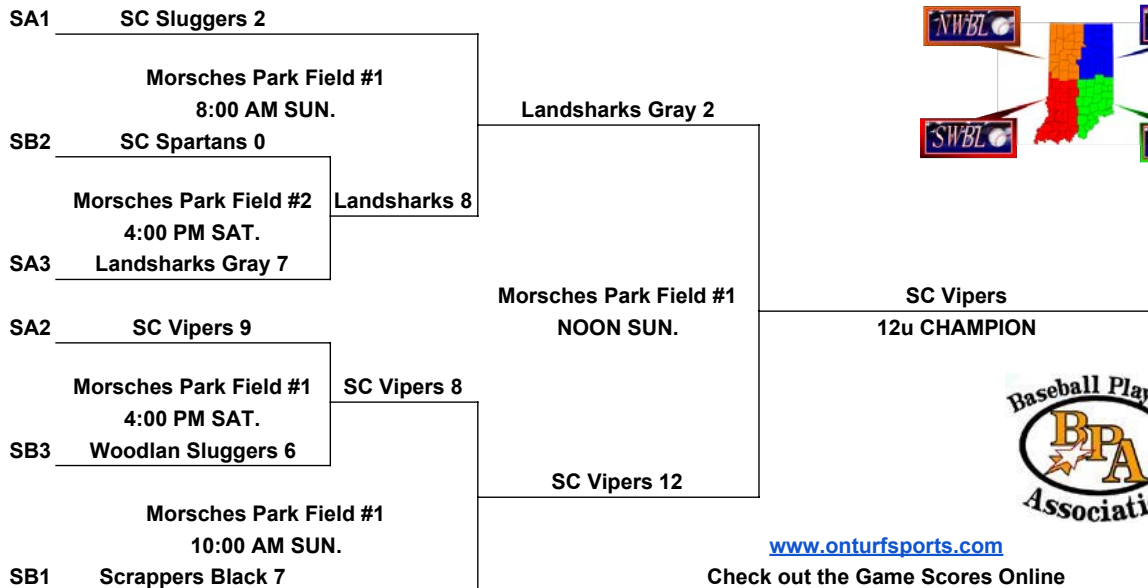

SINGLE ELIMINATION BRACKET