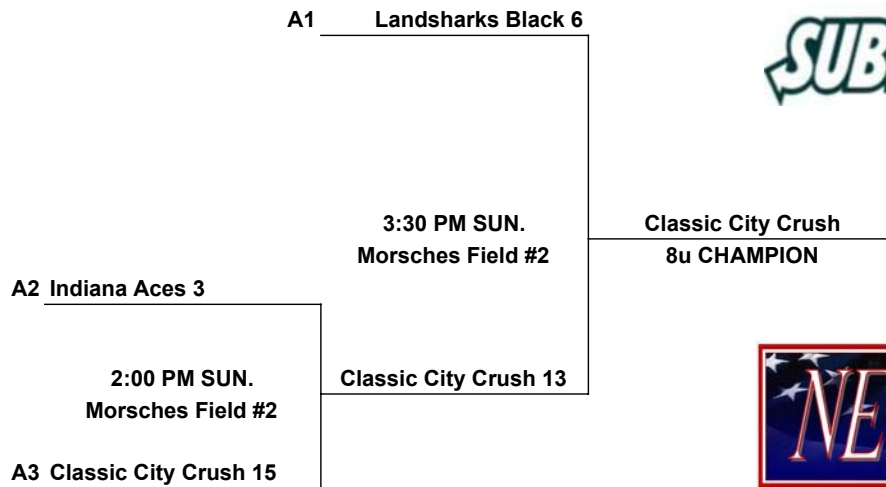

SINGLE ELIMINATION BRACKET

MORSCHES PARK - 1305 East State Road 205, Columbia City, IN 46725

See Latest Scores/Results at

www.onturfsports.com