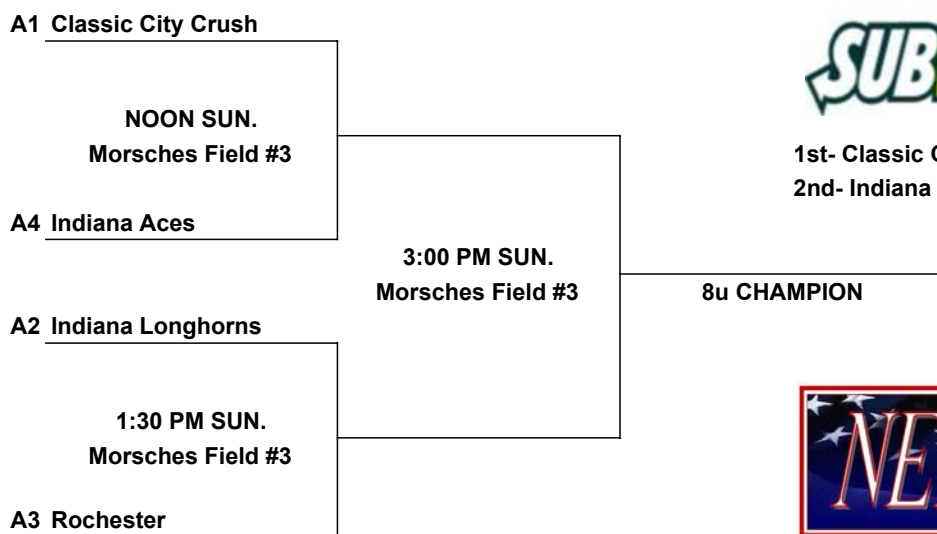

OnTurf Sports Steal Into Summer

www.onturfsports.com

8u

MORSCHES PARK - 1305 East State Road 205, Columbia City, IN 46725

One Hour and 30 minute Time Limit (ALL GAMES)

Coin Flip in Pool. Higher Seed is Home in Single Elimination Bracket

SINGLE ELIMINATION BRACKET

1st- Classic City Crush
2nd- Indiana Longhorns

MORSCHES PARK - 1305 East State Road 205, Columbia City, IN 46725

See Latest Scores/Results at
www.onturfsports.com

One Hour and 30 minute Time Limit (ALL GAMES)