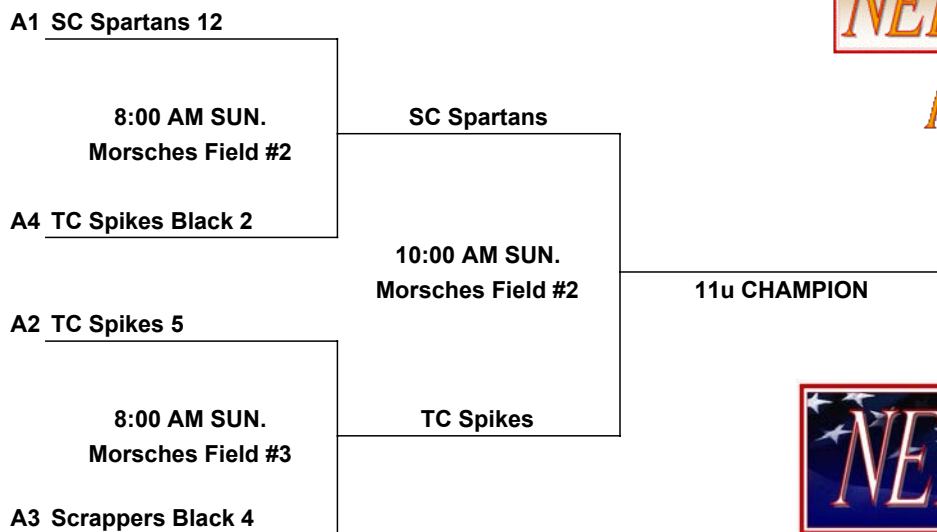

SINGLE ELIMINATION BRACKET

1st-SC Spartans
2nd- TC Spikes

MORSCHES PARK - 1305 East State Road 205, Columbia City, IN 46725

See Latest Scores/Results at
www.onturfsports.com