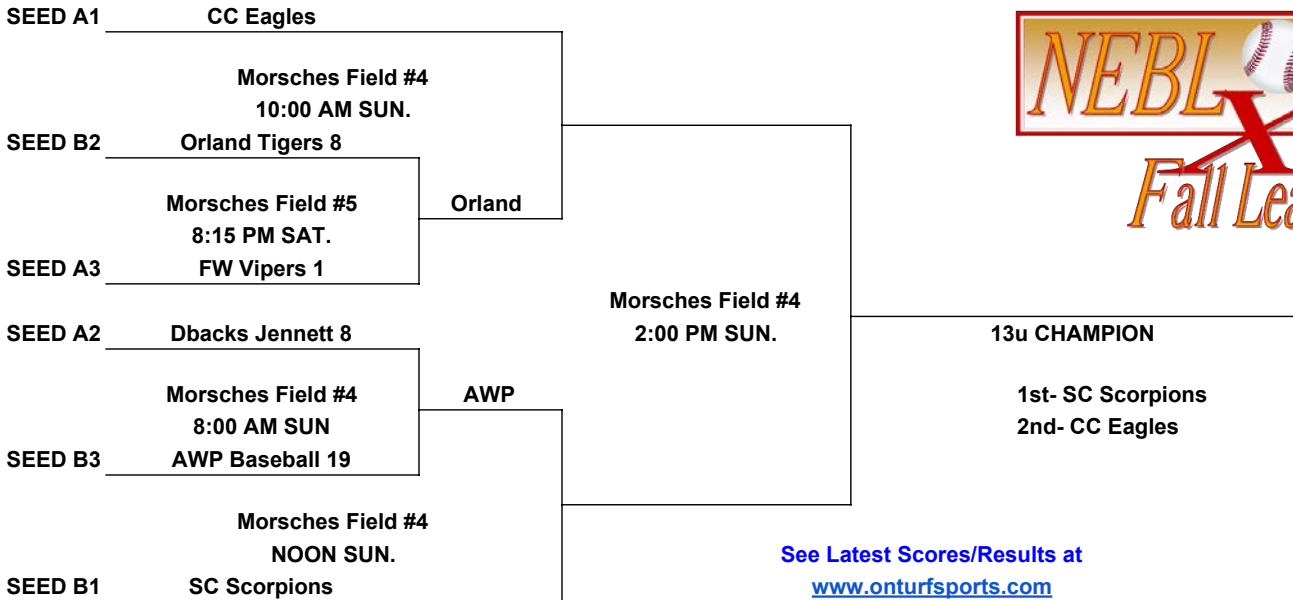

SINGLE ELIMINATION BRACKET

See Latest Scores/Results at
www.onturfsports.com