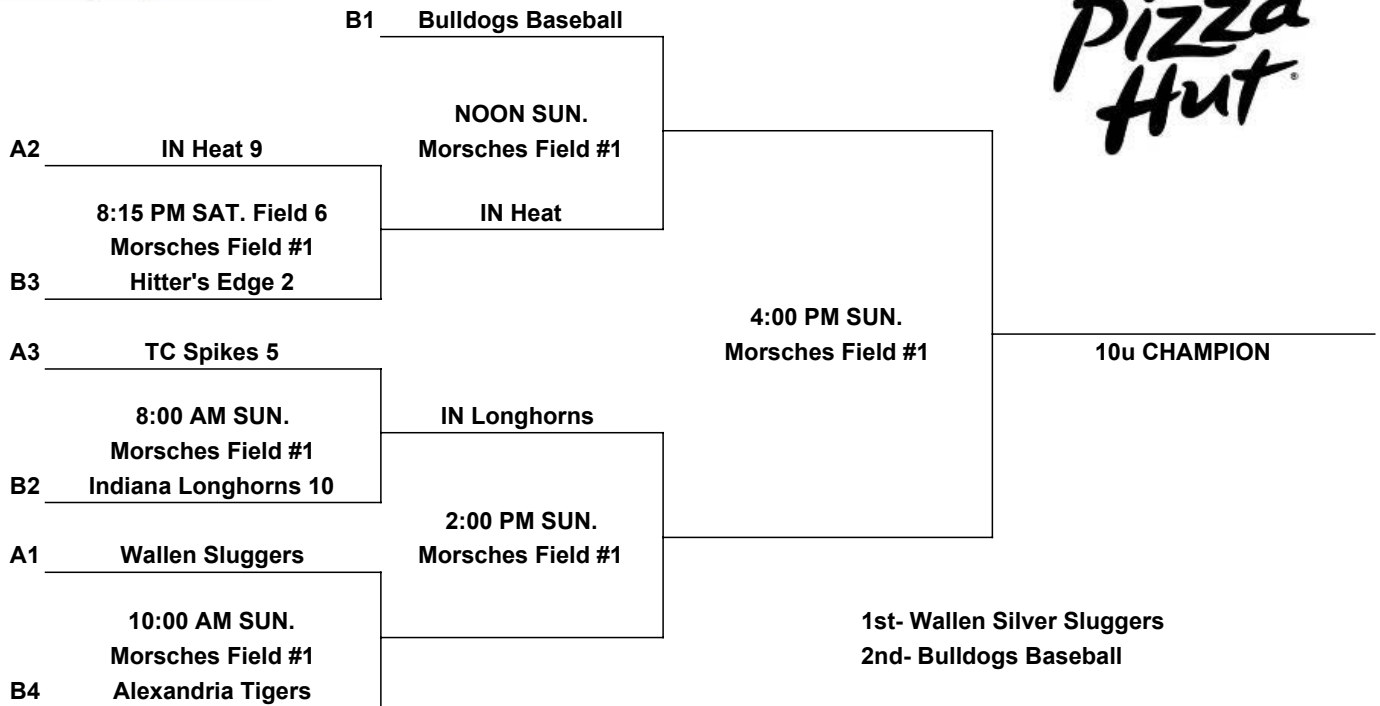

International Tie Breaker - Start inning with last recorded batted out as Runner on 2nd Base with No outs.

Steal Into Summer OnTurf Sports

10u

www.onturfsports.com

SINGLE ELIMINATION BRACKET

www.onturfsports.com