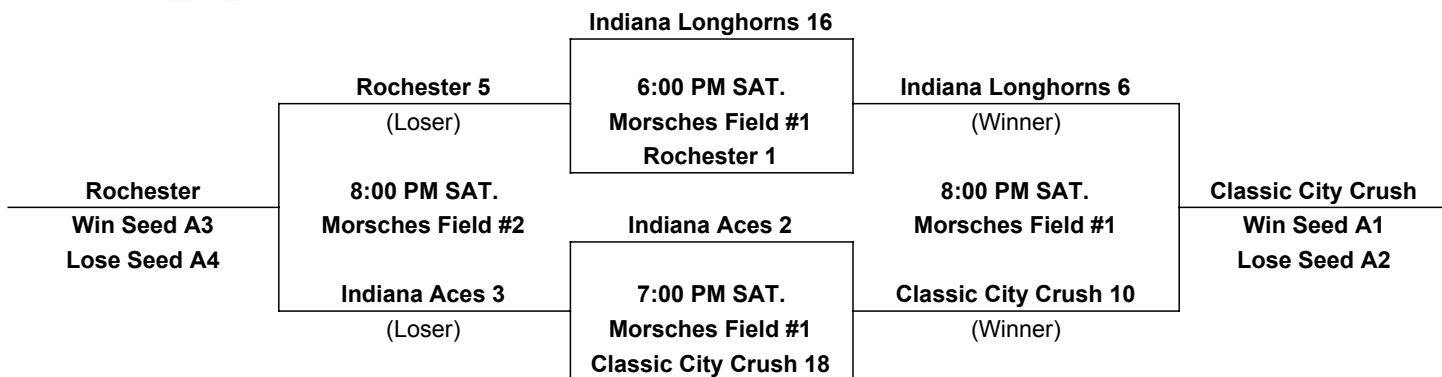

OnTurf Sports Steal Into Summer

www.onturfsports.com

8u

MORSCHES PARK - 1305 East State Road 205, Columbia City, IN 46725

One Hour and 30 minute Time Limit (ALL GAMES)

Coin Flip in Pool. Higher Seed is Home in Single Elimination Bracket

Games may start early as time permits

Run Rule: 15 runs after 4 innings, 8 after 5

International Tie Breaker - Start inning with last recorded batted out as Runner on 2nd Base with No outs.

****SEE 8u NOTED RULES**

SINGLE ELIMINATION BRACKET

1st- Classic City Crush
2nd- Indiana Longhorns

MORSCHES PARK - 1305 East State Road 205, Columbia City, IN 46725

See Latest Scores/Results at
www.onturfsports.com

One Hour and 30 minute Time Limit (ALL GAMES)