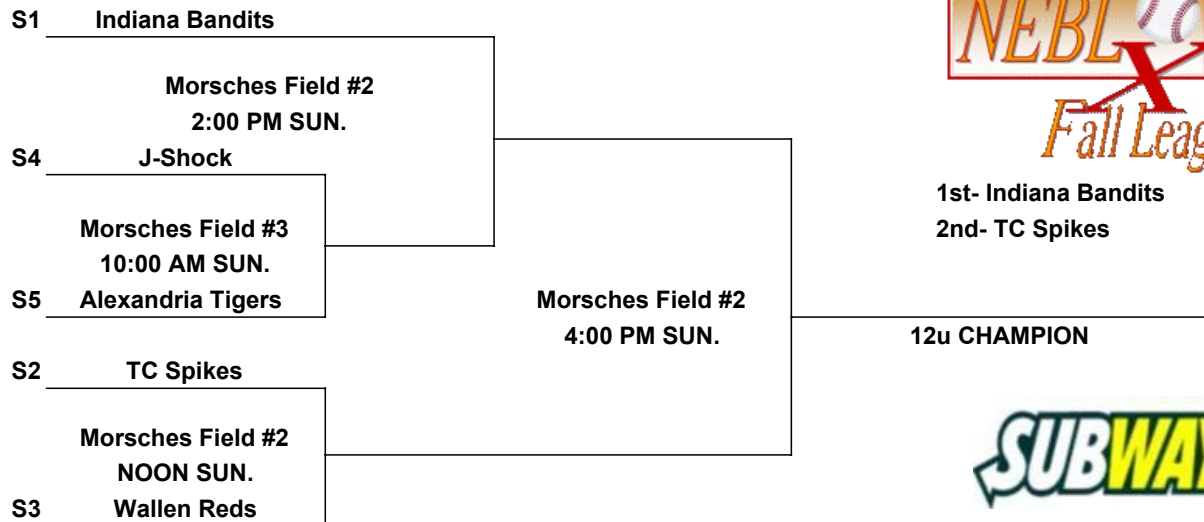

SINGLE ELIMINATION BRACKET

1st- Indiana Bandits
 2nd- TC Spikes

12u CHAMPION

MORSCHES PARK - 1305 East State Road 205, Columbia City, IN 46725

www.onturfsports.com

Steal Into Summer OnTurf Sports

www.onturfsports.com