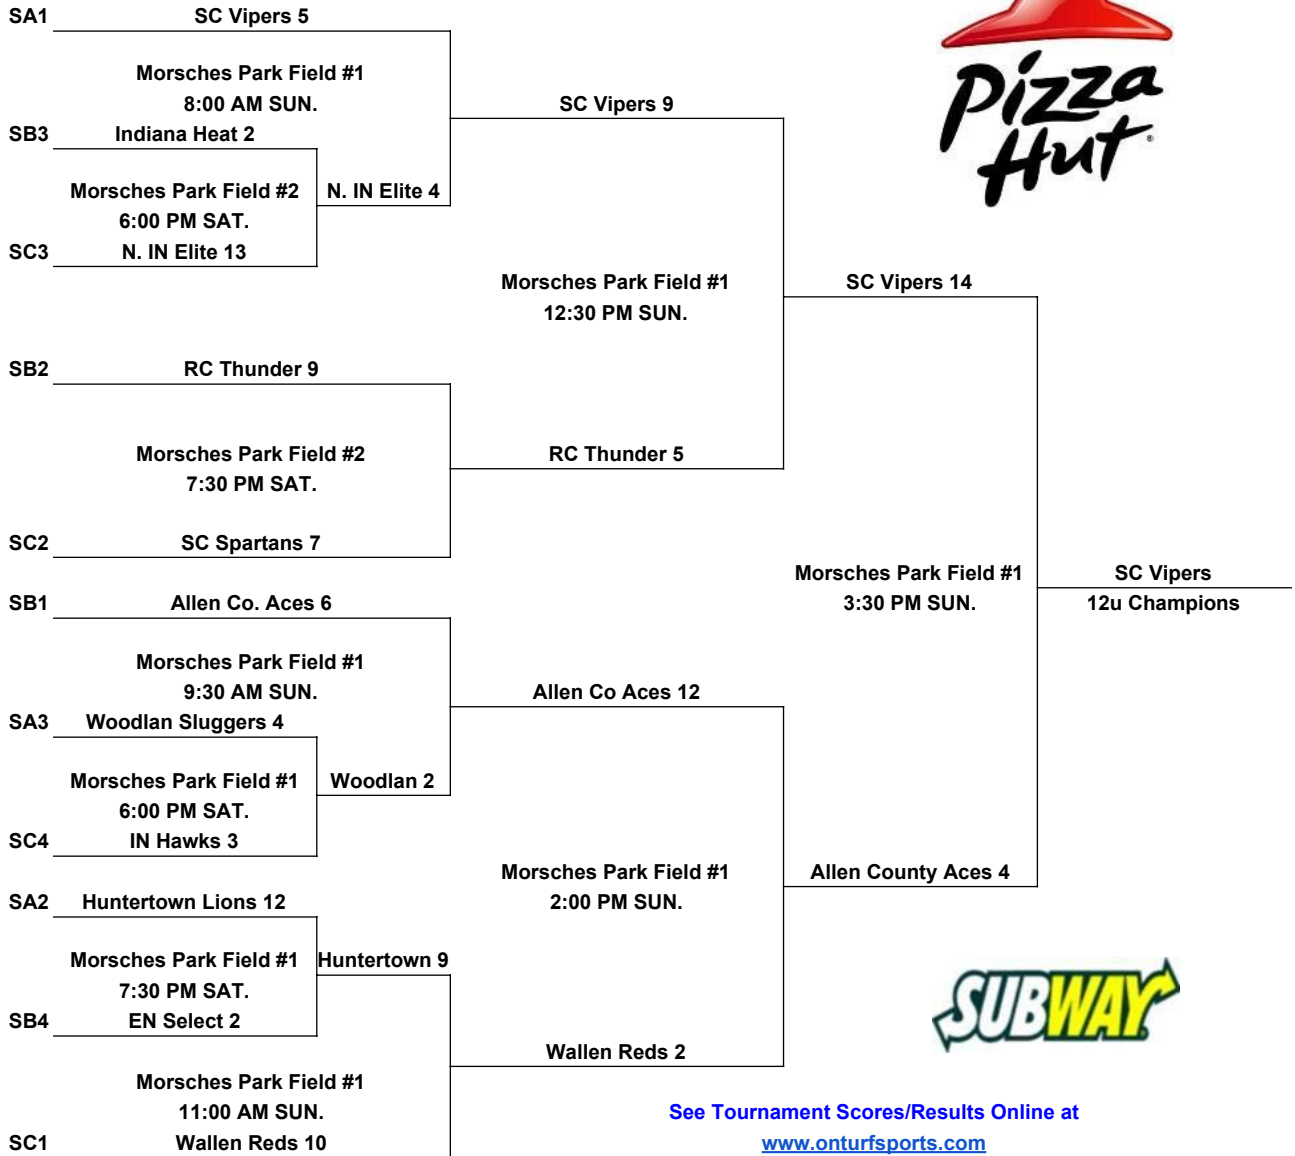

OnTurf Sports Classic

www.onturfsports.com

12u

SINGLE ELIMINATION BRACKET

See Tournament Scores/Results Online at
www.onturfsports.com

OnTurf Sports Classic

www.onturfsports.com

13u

POOL A

	Wins	Losses	Ties	HEAD TO HEAD	RUNS ALLOWED	RUNS SCORED	COIN FLIP	SEED
Northern IN Cardinals	0	2			13	2		SA4
Huntertown Lions	2	0			1	15		SA1
Avilla Raptors	0	2			12	3		SA3
EN Select	2	0			4	10		SA2

POOL B

	Wins	Losses	Ties	HEAD TO HEAD	RUNS ALLOWED	RUNS SCORED	COIN FLIP	SEED
Indiana Hawks	0	2			19	9		SB4
Wabash Pride	1	1			31	12		SB3
AWP	2	0			8	34		SB1
Orland Tigers	1	1			12	15		SB2

MORSCHES Park - 1305 East State Road 205, Columbia City, IN 46725

Devol Field - 620 West Old Trail Road, Columbia City, IN 46726

Pool Games

Field #5

SAT. Home vs Visitor
2:00 PM 7 Huntertown Lions vs Avilla Raptors 1
3:45 PM 0 N. IN Cardinals vs Huntertown Lions 8
5:30 PM 5 EN Select vs. N. IN Cardinals 2
7:15 PM 2 Avilla Raptors vs EN Select 5

Pool Games

Devol Field

SAT. Home vs Visitor
3:00 PM 11 Orland Tigers vs Indiana Hawks 4
4:45 PM 5 Indiana Hawks vs Wabash Pride 8
6:30 PM 8 AWP vs Orland Tigers 4
8:15 PM 4 Wabash Pride vs AWP 26

(NO STEAL SPIKES ON PORTABLE MOUNDS)

One Hour and 30 minute Time Limit Except Championship Game One Hour and 45 minutes

Pool games may end in a tie. Tie is recorded at the end of the time limit or 7 innings.

Games may start early as time permits

First Team listed is home team in pool. Higher Seed is Home in Single Elimination Bracket. Coin Flip in bracket if the same Seed.

Run Rule: 12 runs after 3 innings, 10 after 4, 8 after 5

In age divisions 13 above, pitchers will be allowed to pitch twelve (12) innings in two (2) consecutive days