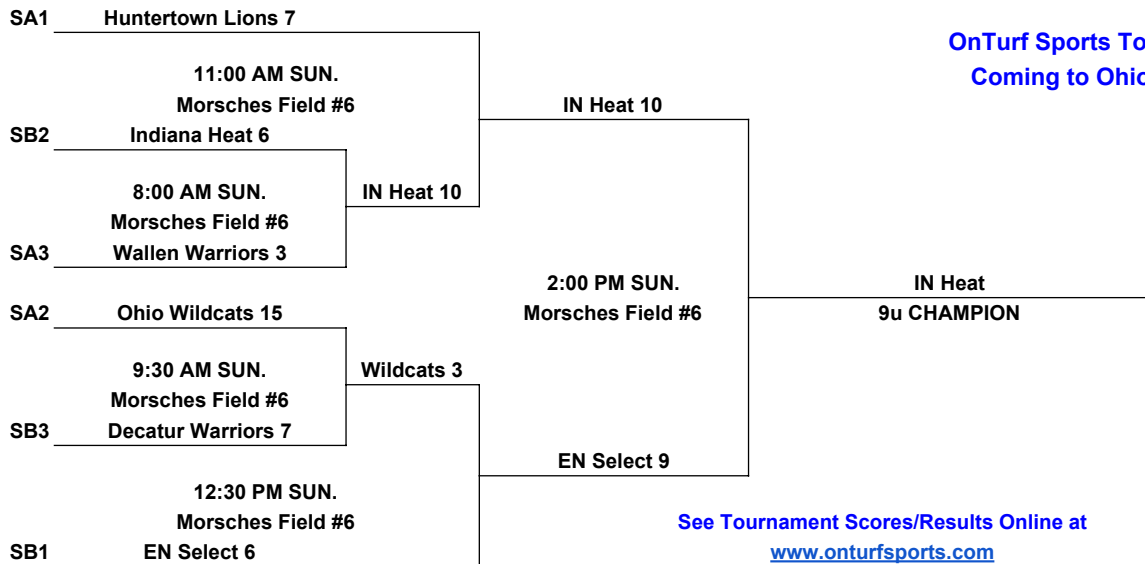

SINGLE ELIMINATION BRACKET

OnTurf Sports Tournaments
Coming to Ohio in 2018!

See Tournament Scores/Results Online at
www.onturfsports.com