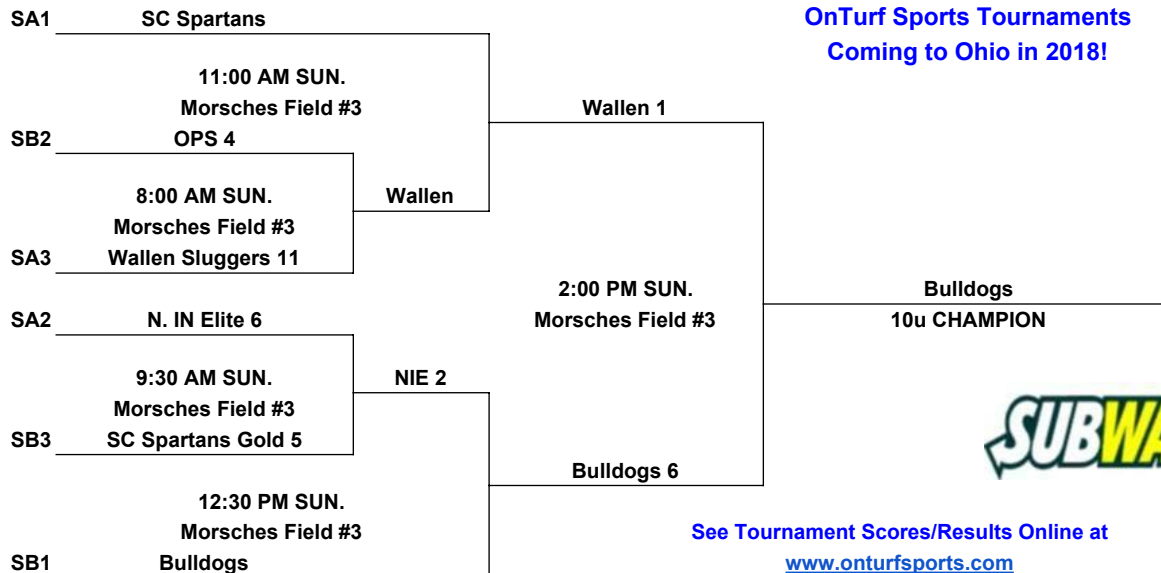

SINGLE ELIMINATION BRACKET

OnTurf Sports Tournaments
Coming to Ohio in 2018!

See Tournament Scores/Results Online at
www.onturfsports.com