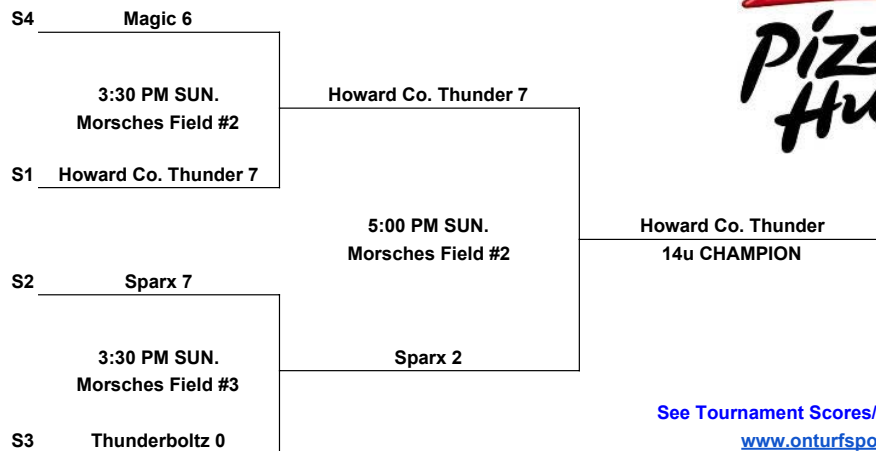

OnTurf Sports Classic Softball

14u

www.onturfsports.com

	WINS	LOSSES	TIES	HEAD TO HEAD	RUNS ALLOWED	RUNS SCORED	SEED FINISH
Magic Elite	1	2			22	10	S4
Howard Co. Thunder 03	3	0			4	24	S1
Sparx	1	2			16	18	S2
NE IN Thunderboltz	1	2			18	8	S3

MORSCHES PARK - 1305 East State Road 205, Columbia City, IN 46725

75 Minute Time Limit in Pool Play and in Bracket Play

Games may start early as time permits

Run Rule: 12 runs after 3 innings, 10 after 4, 8 after 5

Ties recorded after time limit or 7 innings of play in pool play

Coin Flip for home team in pool. Higher Seed is Home in Single Elimination Bracket.

POOL GAMES

SAT.	Field #2
9:00 AM	6 Magic Elite vs Sparx 5
10:30 AM	5 Thunderboltz vs Magic Elite 3
NOON	12 Sparx vs Thunderboltz 1
1:30 PM	9 Howard Co. vs Sparx 1
3:00 PM	3 Howard Co. vs Thunderboltz 2
SUN.	Field #2
2:00 PM	1 Magic Elite vs Howard Co.12

SINGLE ELIMINATION BRACKET

See Tournament Scores/Results Online at www.onturfsports.com