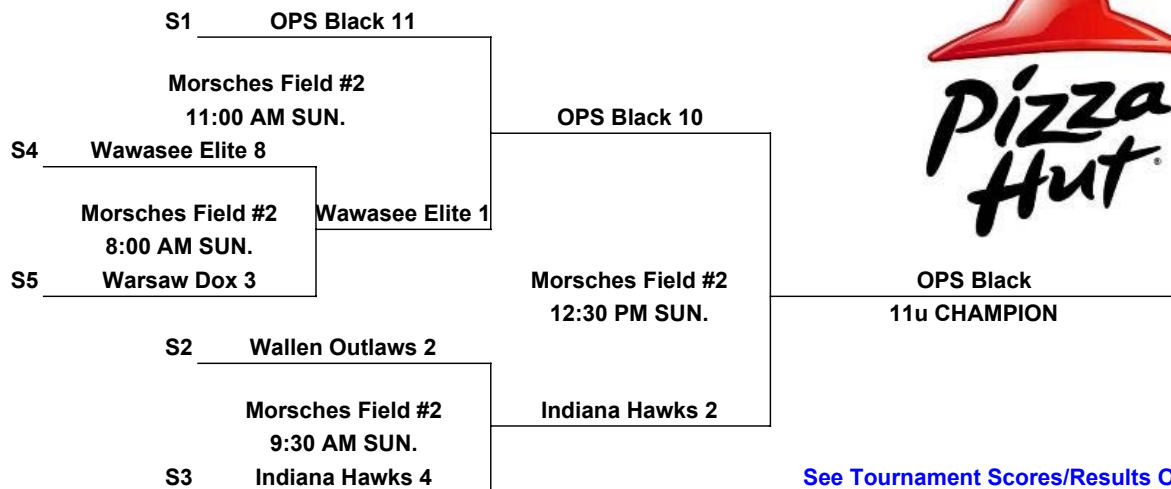

SINGLE ELIMINATION BRACKET

OPS Black
11u CHAMPION

See Tournament Scores/Results Online at
www.onturfsports.com