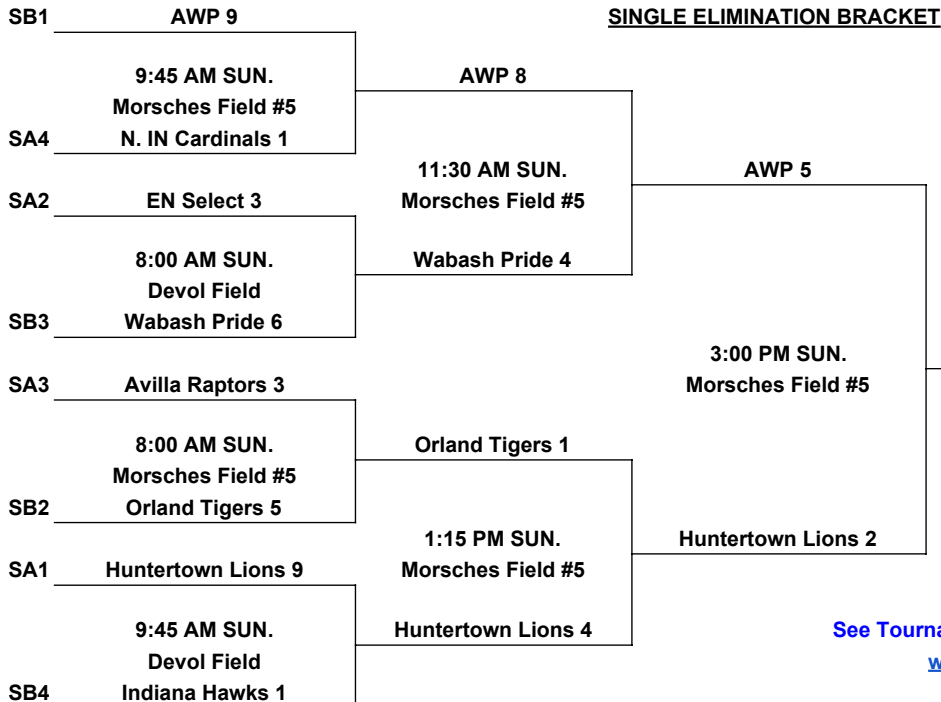

Pool Games

Devol Field

SAT. Home vs Visitor
3:00 PM 11 Orland Tigers vs Indiana Hawks 4
4:45 PM 5 Indiana Hawks vs Wabash Pride 8
6:30 PM 8 AWP vs Orland Tigers 4
8:15 PM 4 Wabash Pride vs AWP 26

(NO STEAL SPIKES ON PORTABLE MOUNDS)

One Hour and 30 minute Time Limit Except Championship Game One Hour and 45 minutes

Pool games may end in a tie. Tie is recorded at the end of the time limit or 7 innings.

Games may start early as time permits

First Team listed is home team in pool. Higher Seed is Home in Single Elimination Bracket. Coin Flip in bracket if the same Seed.

Run Rule: 12 runs after 3 innings, 10 after 4, 8 after 5

In age divisions 13 above, pitchers will be allowed to pitch twelve (12) innings in two (2) consecutive days