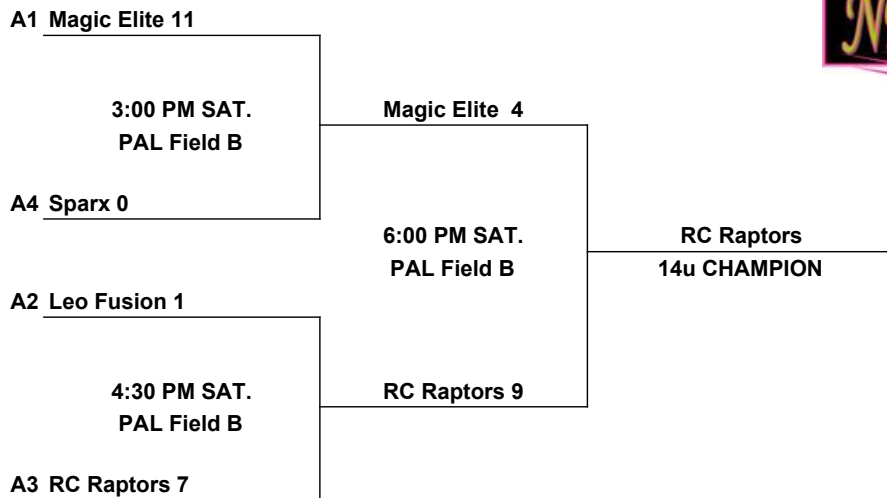

SINGLE ELIMINATION BRACKET

See Latest Scores/Results at
www.onturfsports.com

Midwest Melee OnTurf Sports

www.onturfsports.com

14u

PAL - 2101 Riverside Drive, Huntington, IN 46750

70 Minute Time Limit in Pool Play. 75 Minute Time Limit in Bracket Play

Coin Flip in Pool. Higher Seed is home in the Bracket

Games may start early as time permits

Run Rule: 12 runs after 3 innings, 10 after 4, 8 after 5

SINGLE ELIMINATION BRACKET

See Latest Scores/Results at
www.onturfsports.com