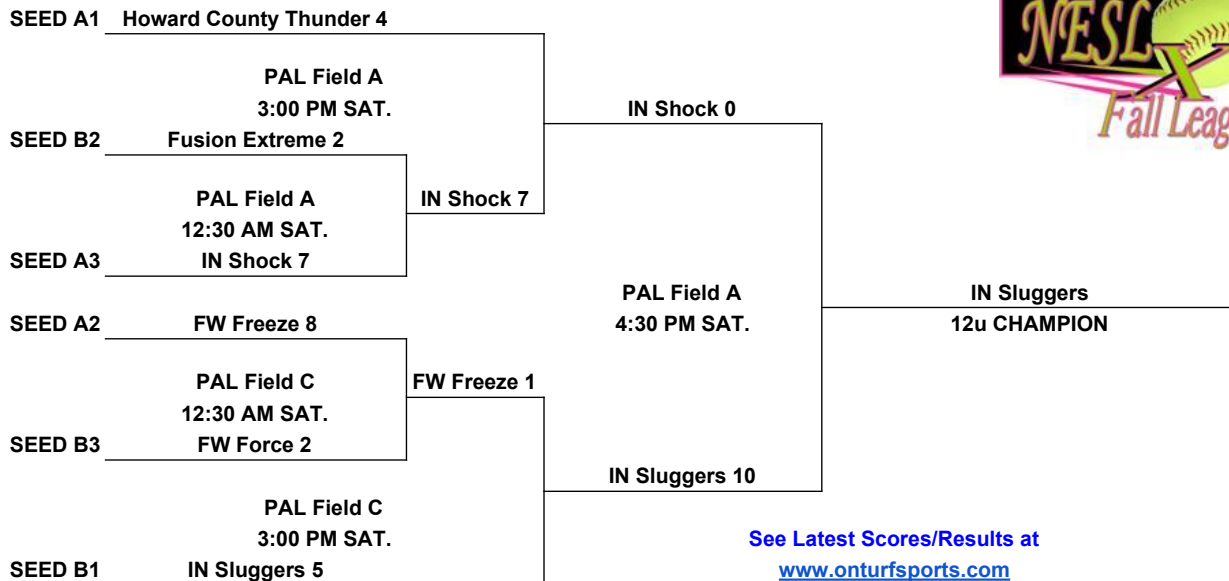

Midwest Melee OnTurf Sports

www.onturfsports.com

12u

Pool A		Wins	Losses	HEAD TO HEAD	RUNS ALLOWED	RUNS SCORED	COIN FLIP	SEED
1	Indiana Shock 05	0	2		13	9		A3
2	FW Freeze	1	1		16	14		A2
3	Howard County Thunder 05	2	0		12	18		A1
Pool B		Wins	Losses	HEAD TO HEAD	RUNS ALLOWED	RUNS SCORED	COIN FLIP	SEED
1	Fusion Extreme	1	1		15	9		B2
2	FW Force	0	2		27	1		B3
3	Indiana Sluggers	2	0		0	32		B1

PAL - 2101 Riverside Drive, Huntington, IN 46750

Pool Games

SAT.	Field A	Field C
8:00 AM	IN Shock vs FW Freeze	Fusion Extreme vs FW Force
9:30 AM	FW Freeze vs. Howard Co.	FW Force vs IN Sluggers
11:00 AM	Howard Co. vs IN Shock	IN Sluggers vs. Fusion Extreme

70 Minute Time Limit in Pool Play. 75 Minute Time Limit in Bracket Play

Coin Flip in Pool. Higher Seed is home in the Bracket

Games may start early as time permits

Run Rule: 12 runs after 3 innings, 10 after 4, 8 after 5

SINGLE ELIMINATION BRACKET

See Latest Scores/Results at
www.onturfsports.com