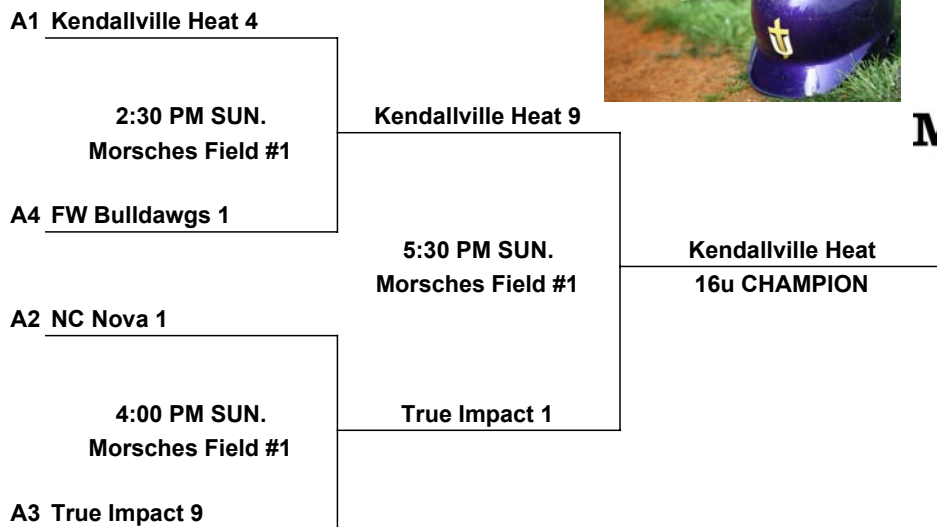

Games may start early as time permits

Run Rule: 12 runs after 3 innings, 10 after 4, 8 after 5

16u and 18u Softball Showcase June 9, 2018

At Huntington, Taylor and Manchester Universities

**SINGLE ELIMINATION BRACKET**