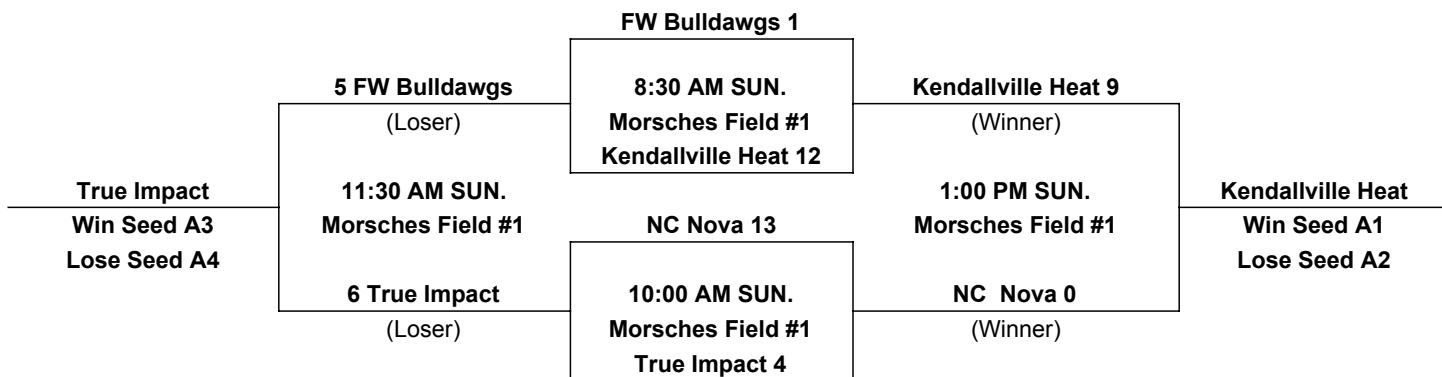

# OnSlaught OnTurf Sports

[www.onturfsports.com](http://www.onturfsports.com)

16u

MORSCHES PARK - 1305 East State Road 205, Columbia City, IN 46725

**75 Minute Time Limit in All Games.**

Coin Flip in Pool. Higher Seed is home in the Bracket

Games may start early as time permits

Run Rule: 12 runs after 3 innings, 10 after 4, 8 after 5

16u and 18u Softball Showcase June 9, 2018

At Huntington, Taylor and Manchester Universities

**SINGLE ELIMINATION BRACKET**