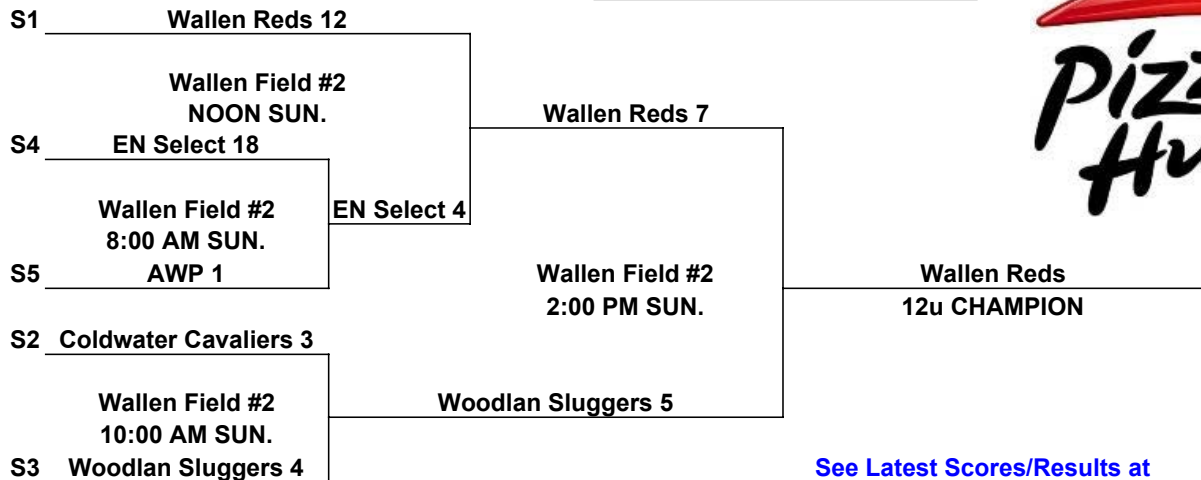

SINGLE ELIMINATION BRACKET

See Latest Scores/Results at www.onturfsports.com