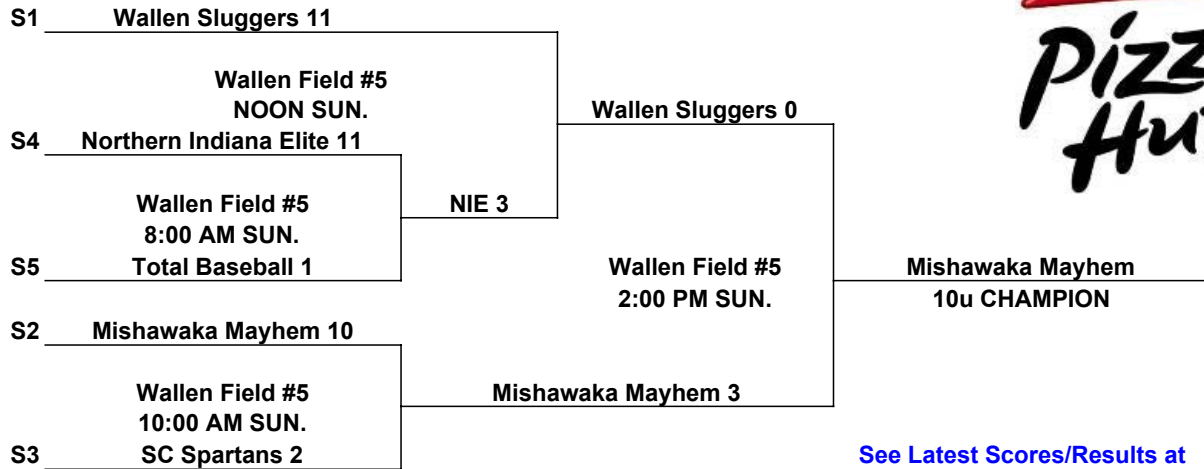

## OnTurf Sports

[www.onturfsports.com](http://www.onturfsports.com)

10u

	Wins	Losses	HEAD TO HEAD	RUNS ALLOWED	RUNS SCORED	COIN FLIP	SEED
1 Wallen Sluggers	2	0		3	22		S1
2 Northern Indiana Elite	0	2		18	5		S4
3 SC Spartans	1	1		14	15		S3
4 Mishawaka Mayhem	2	0		5	22		S2
5 Total Baseball	0	2		26	2		S5

Coin Flip in Pool. Higher Seed is home in the Bracket

Games may start early as time permits

Run Rule: 12 runs after 3 innings, 10 after 4, 8 after 5

International Tie Breaker - Start inning with last recorded batted out as Runner on 2nd Base with No outs.

### SINGLE ELIMINATION BRACKET

See Latest Scores/Results at [www.onturfsports.com](http://www.onturfsports.com)