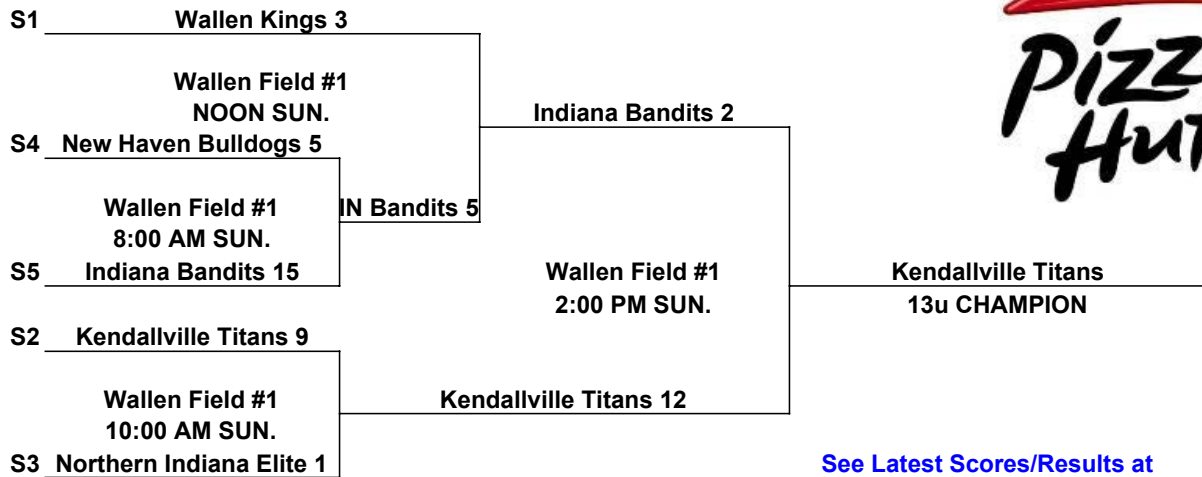

SINGLE ELIMINATION BRACKET

See Latest Scores/Results at www.onturfsports.com