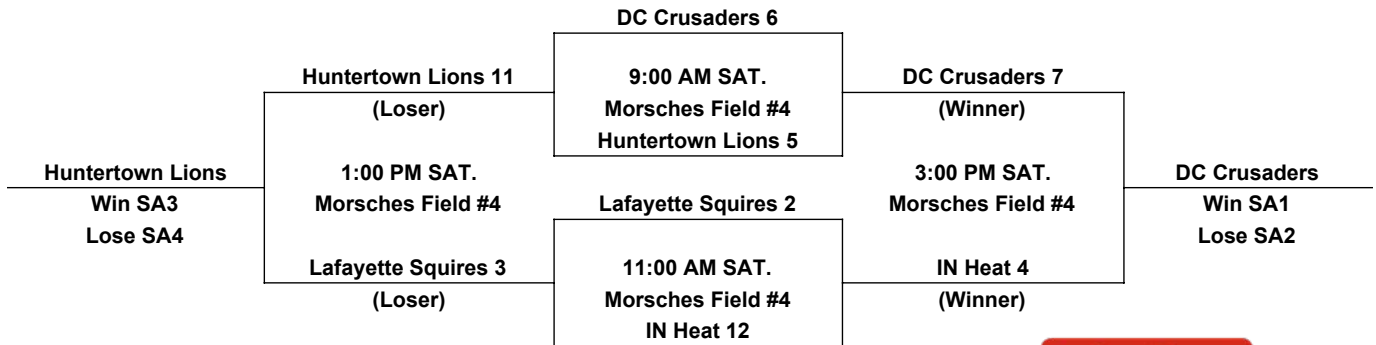

Games may end in a tie in pool play. A tie game is scored as 0.5 win and 0.5 loss

International Tie Breaker: Start inning with last recorded batted out as Runner on 2nd Base with No outs.

See Latest Scores/Results at www.onturfsports.com

OnTurf Sports Classic

Powered by DICK'S Sporting Goods

13u

MORSCHES PARK - 1305 East State Road 205, Columbia City, IN 46725

www.onturfsports.com

POD A

POD B

(NO STEAL SPIKES ON PORTABLE MOUNDS)

One Hour and 45 minute Time Limit (ALL GAMES)

Coin Flip in Pool. Higher Seed is Home in Single Elimination Bracket

Games may start early as time permits

Run Rule: 12 runs after 3 innings, 10 after 4, 8 after 5

International Tie Breaker: Start inning with last recorded batted out as Runner on 2nd Base with No outs.

OnTurf Sports

Classic

Powered by DICK'S Sporting Goods

13u

MORSCHES PARK - 1305 East State Road 205, Columbia City, IN 46725