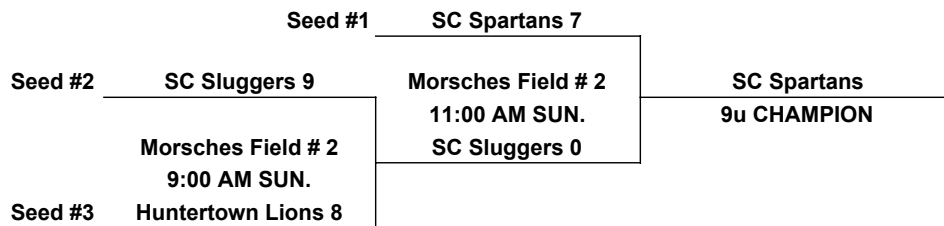

Games may start early as time permits

Games may end in a tie in pool play. A tie game is scored as 0.5 win and 0.5 lose

Coin Flip in Pool. Higher Seed is Home in Single Elimination Bracket

Run Rule: 12 runs after 3 innings, 10 after 4, 8 after 5

International Tie Breaker: Start inning with last recorded batted out as Runner on 2nd Base with No outs.

SINGLE ELIMINATION BRACKET

Check out the Game Scores Online

www.onturfsports.com

OnTurf Sports Classic