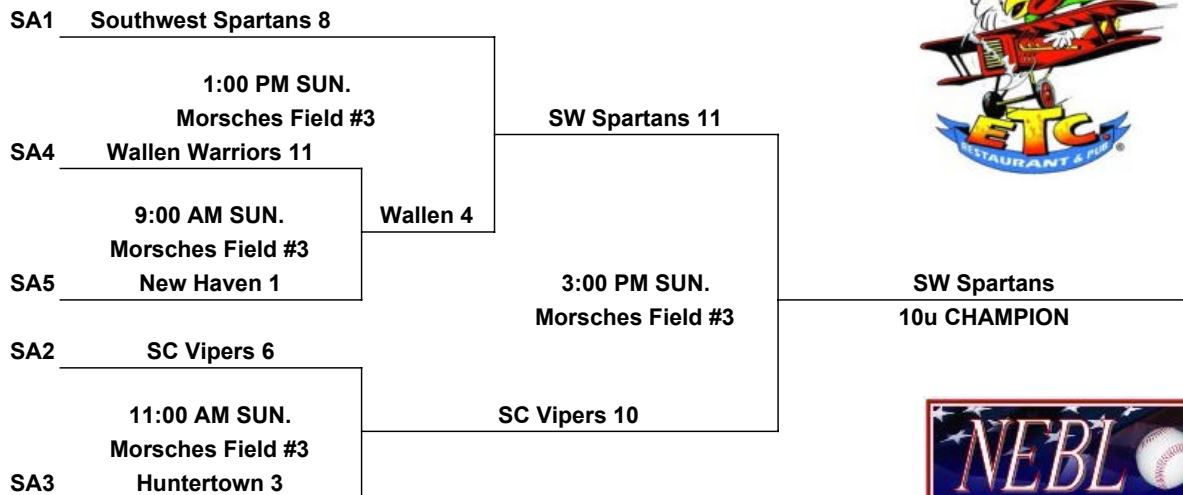

EVERY SEASON STARTS AT

One Hour and 30 minute Time Limit (ALL GAMES)

Coin Flip in Pool. Higher Seed is home in the Bracket

Games may start early as time permits

Run Rule: 12 runs after 3 innings, 10 after 4, 8 after 5

Games may end in a tie in pool play. A tie game is scored as 0.5 win and 0.5 loss

SINGLE ELIMINATION BRACKET

www.onturfsports.com

Check out the Game Scores Online

OnTurf Sports Classic

Powered by DICK'S Sporting Goods