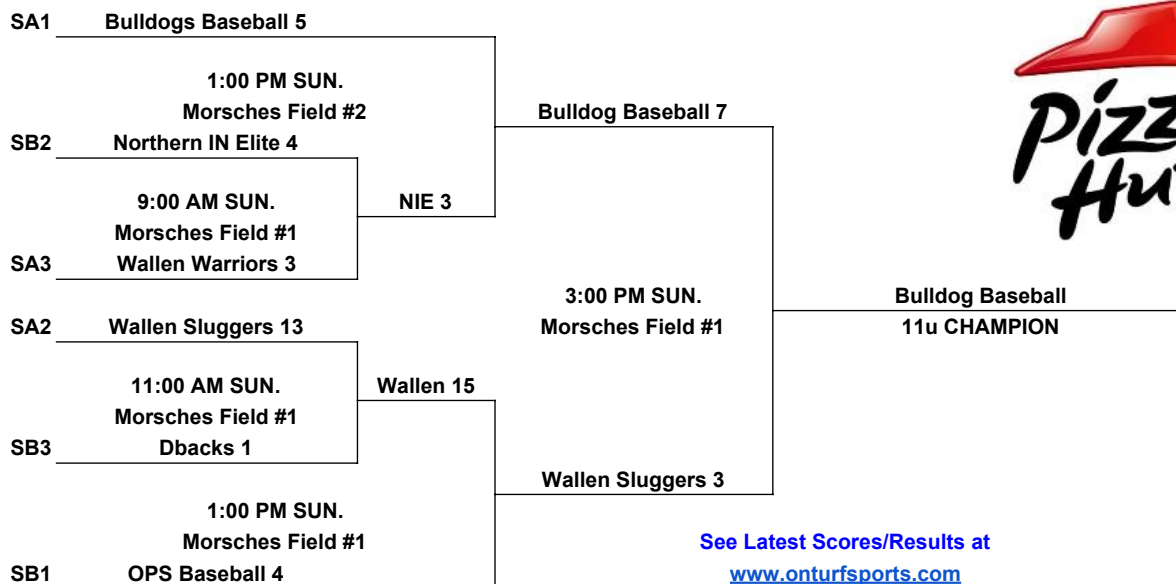

Field #1

Field #2

One Hour and 30 minute Time Limit (ALL GAMES)

Coin Flip in Pool. Higher Seed is home in the Bracket

Games may start early as time permits

Run Rule: 12 runs after 3 innings, 10 after 4, 8 after 5

Games may end in a tie in pool play. A tie game is scored as 0.5 win and 0.5 loss

International Tie Breaker: Start inning with last recorded batted out as Runner on 2nd Base with No outs.

See Latest Scores/Results at www.onturfsports.com