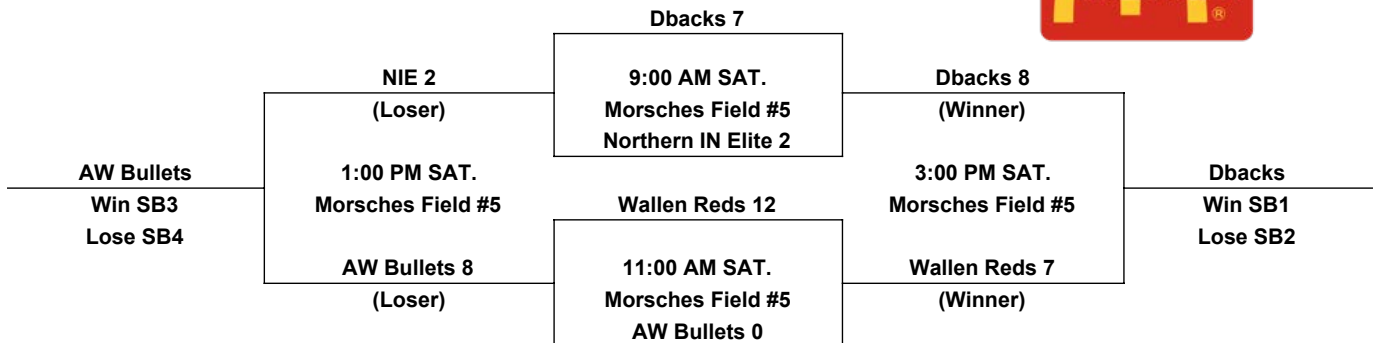

Games may end in a tie in pool play. A tie game is scored as 0.5 win and 0.5 loss

International Tie Breaker: Start inning with last recorded batted out as Runner on 2nd Base with No outs.

See Latest Scores/Results at www.onturfsports.com

OnTurf Sports Classic

Powered by DICK'S Sporting Goods

13u

MORSCHES PARK - 1305 East State Road 205, Columbia City, IN 46725

www.onturfsports.com

POD A

POD B

(NO STEAL SPIKES ON PORTABLE MOUNDS)

One Hour and 45 minute Time Limit (ALL GAMES)

Coin Flip in Pool. Higher Seed is Home in Single Elimination Bracket

Games may start early as time permits

Run Rule: 12 runs after 3 innings, 10 after 4, 8 after 5

International Tie Breaker: Start inning with last recorded batted out as Runner on 2nd Base with No outs.

OnTurf Sports

Classic

Powered by DICK'S Sporting Goods

13u

MORSCHES PARK - 1305 East State Road 205, Columbia City, IN 46725