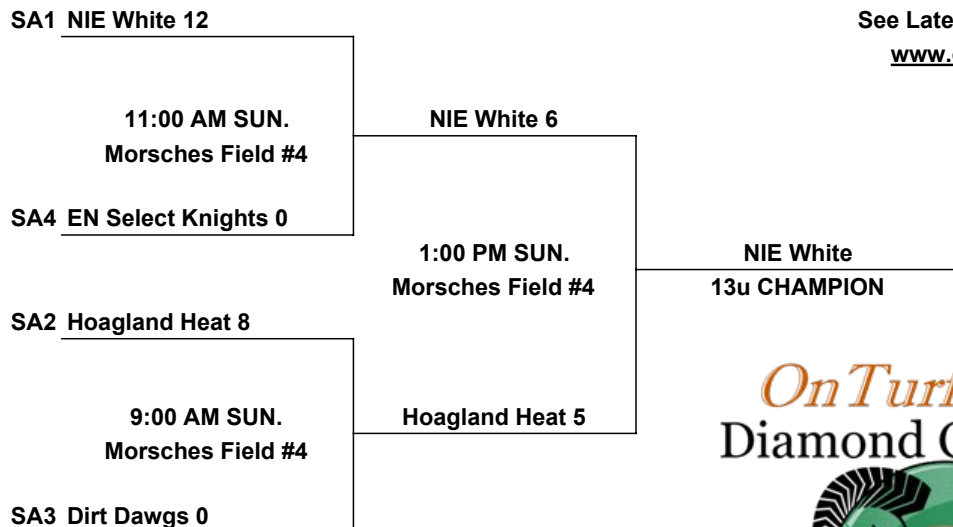

### POOL A

	Wins	Losses	Ties	HEAD TO HEAD	RUNS ALLOWED	RUNS SCORED	COIN FLIP	SEED
Hoagland Heat	1	1		X	14	4		SA2
EN Select Knights	0	2			14	1		SA4
NIE White	2	0			1	22		SA1
Dirt Dawgs	1	1			4	6		SA3

Pool games can end in a tie.

Coin Flip in Pool. Higher Seed is home in the Bracket

Games may start early as time permits

Run Rule: 12 runs after 3 innings, 10 after 4, 8 after 5

No pitching restrictions

### SINGLE ELIMINATION BRACKET

See Latest Scores/Results at  
[www.onturfsports.com](http://www.onturfsports.com)

*OnTurf Sports*  
Diamond Gladiators

MORSCHES PARK - 1305 East State Road 205, Columbia City, IN 46725