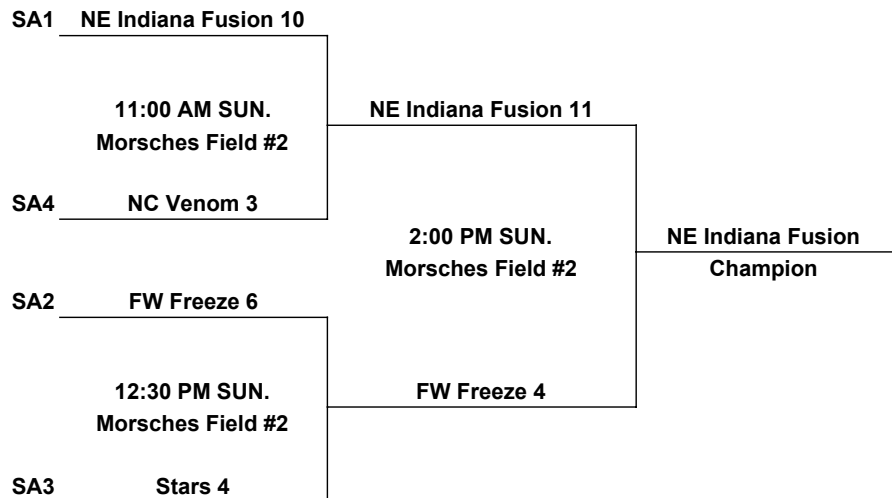

NSA Spring Fling Softball OnTurf Sports

14u

www.onturfsports.com

POOL A

- 1 NE Indiana Fusion
- 2 FW Freeze
- 3 NC Venom
- 4 Stars

WINS	LOSSES	TIES	RUNS ALLOWED	RUNS SCORED	COIN FLIP	SEED FINISH
3	0		8	31		SA1
1	2		19	27		SA2
1	2		33	10		SA4
1	2		30	17		SA3

MORSCHES PARK - 1305 East State Road 205, Columbia City, IN 46725

SAT.	Field #2	SUN.	Field #2
9:00 AM	16 NE IN Fusion vs Stars 2	8:00 AM	9 NE IN Fusion vs NC Venom 1
10:30 AM	9 NC Venom vs Stars 7	9:30 AM	5 FW Freeze vs Stars 8
NOON	6 NE IN Fusion vs FW Freeze 5		
1:30 PM	17 FW Freeze vs NC Venom 5		

75 Minute Time Limit in Pool Play and in Bracket Play

Coin Flip in Pool. Higher Seed is home in the Bracket

Games may start early as time permits

Run Rule: 12 runs after 3 innings, 10 after 4, 8 after 5

Ties recorded after time limit or 7 innings of play

SINGLE ELIMINATION BRACKET

www.onturfsports.com