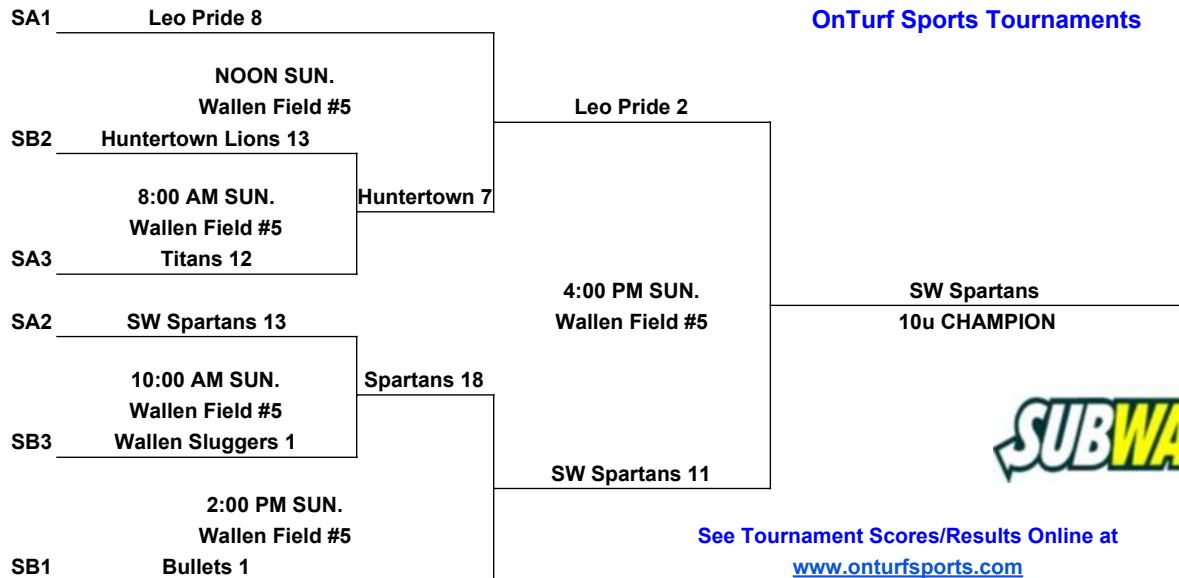

SINGLE ELIMINATION BRACKET

Check out Ohio
OnTurf Sports Tournaments

See Tournament Scores/Results Online at
www.onturfsports.com