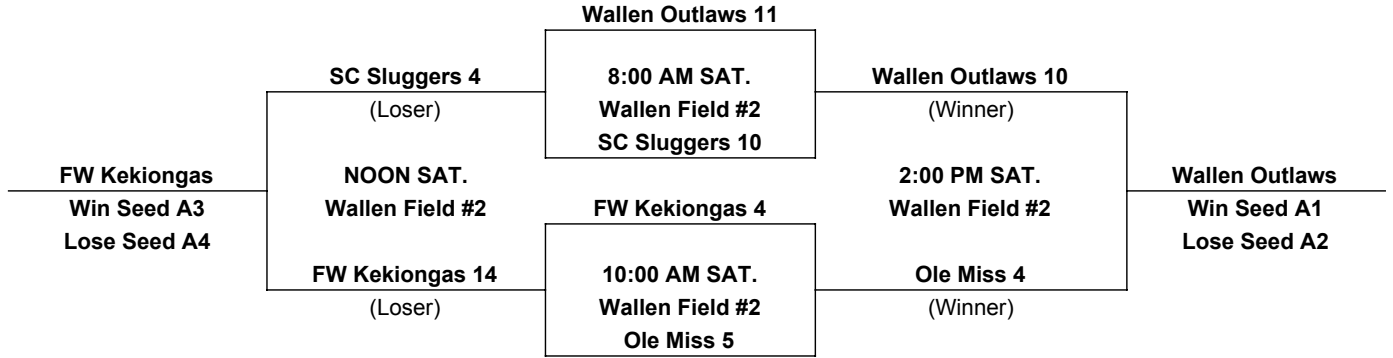

One Hour and 30 minute Time Limit (ALL GAMES)

Pool games may end in a tie. Tie is recorded at the end of the time limit or 6 innings.

Games may start early as time permits

First Team listed is home team in pool. Higher Seed is Home in Single Elimination Bracket. Coin Flip in bracket if the same Seed.

Run Rule: 12 runs after 3 innings, 10 after 4, 8 after 5

SINGLE ELIMINATION BRACKET

Check out Ohio
OnTurf Sports Tournaments

See Tournament Scores/Results Online at
www.onturfsports.com

OnTurf Sports Opening Weekend

12u

www.onturfsports.com

Wallen Complex - 8917 Village Drive, Fort Wayne, IN 46818

One Hour and 30 minute Time Limit (ALL GAMES)

Coin Flip in Pool. Higher Seed is home in the Bracket

Games may start early as time permits

Run Rule: 12 runs after 3 innings, 10 after 4, 8 after 5

International Tie Breaker - Start inning with last recorded batted out as Runner on 2nd Base with No outs.

SINGLE ELIMINATION BRACKET

Wallen Complex - 8917 Village Drive, Fort Wayne, IN 46818