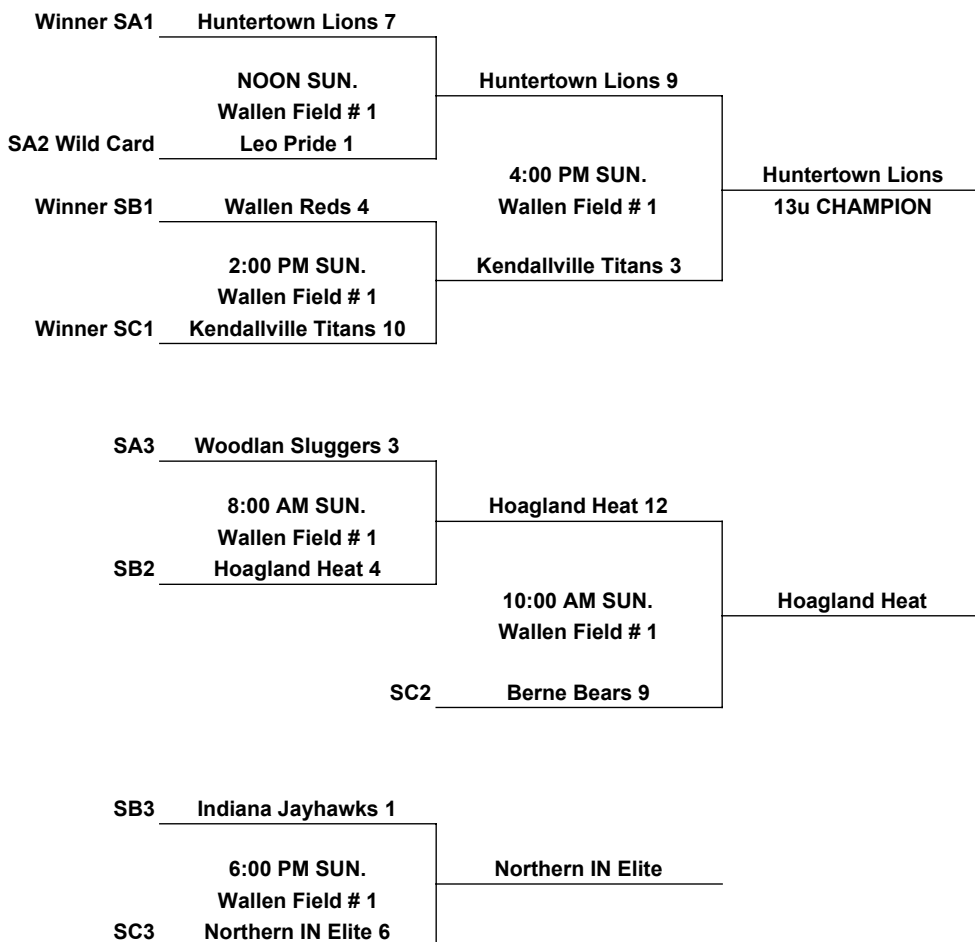

Run Rule: 12 runs after 3 innings, 10 after 4, 8 after 5

International Tie Breaker - Start inning with last recorded batted out as Runner on 2nd Base with No outs.

SINGLE ELIMINATION BRACKET

Wallen Complex - 8917 Village Drive, Fort Wayne, IN 46818

Coin Flip before each game to determine home team

Run Rule: 12 runs after 3 innings, 10 after 4, 8 after 5

Wild Card - Best overall record that does not win the pool

OnTurf Sports Opening Weekend

13u

www.onturfsports.com

One Hour and 45 minute Time Limit (ALL GAMES)

Pool games may end in a tie. Tie is recorded at the end of the time limit or 7 innings.

Games may start early as time permits

Coin Flip before each game to determine home team

Run Rule: 12 runs after 3 innings, 10 after 4, 8 after 5

Wild Card - Best overall record that does not win the pool

SINGLE ELIMINATION BRACKET

www.onturfsports.com