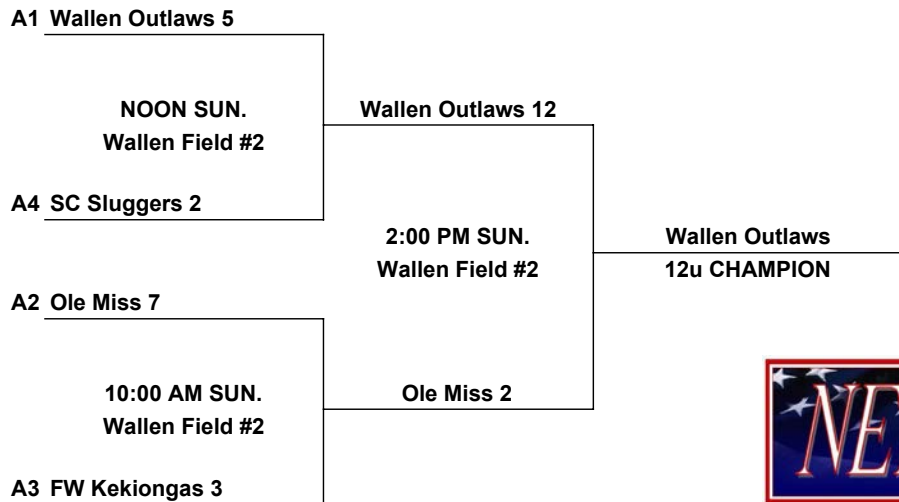

SINGLE ELIMINATION BRACKET

Wallen Complex - 8917 Village Drive, Fort Wayne, IN 46818

See Latest Scores/Results at

www.onturfsports.com