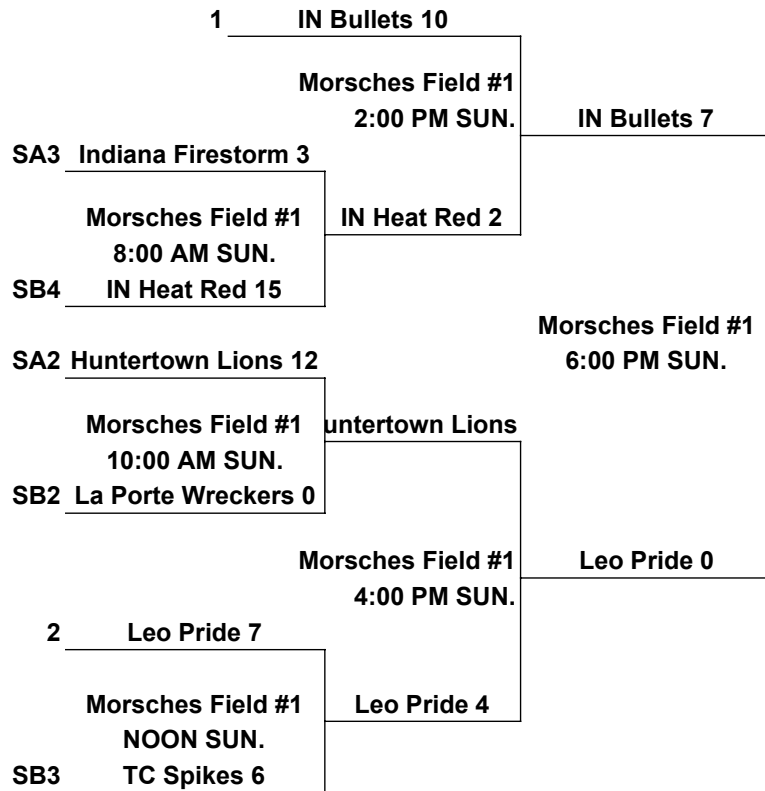

BPA BRONZE SUPER STATE OnTurf Sports

www.onturfsports.com

10u

SINGLE ELIMINATION BRACKET