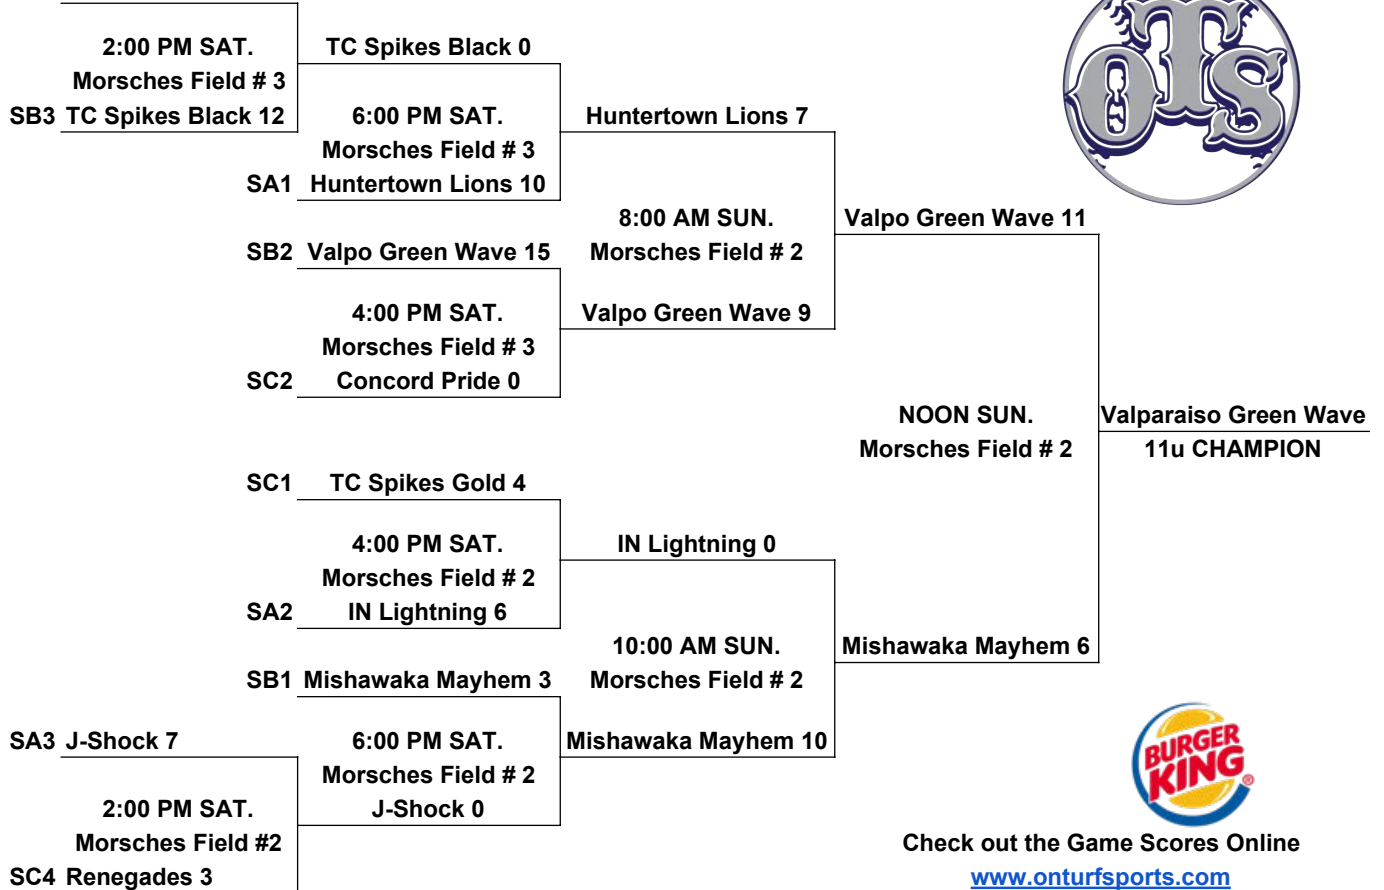

BPA BRONZE SUPER STATE

OnTurf Sports

www.onturfsports.com

11u

All Games Times are Eastern Standard Time

One Hour and 30 minute Time Limit (ALL GAMES)

Coin Flip in Pool. Higher Seed is home in the Bracket

Games may start early as time permits

Run Rule: 12 runs after 3 innings, 10 after 4, 8 after 5

In age divisions 11 and 12 under, pitchers will be allowed to pitch ten (10) innings in two (2) consecutive days

International Tie Breaker - Start inning with last recorded batted out as Runner on 2nd Base with No outs.

SC3 Penn Harris Irish 1

SINGLE ELIMINATION BRACKET

Check out the Game Scores Online

www.onturfsports.com