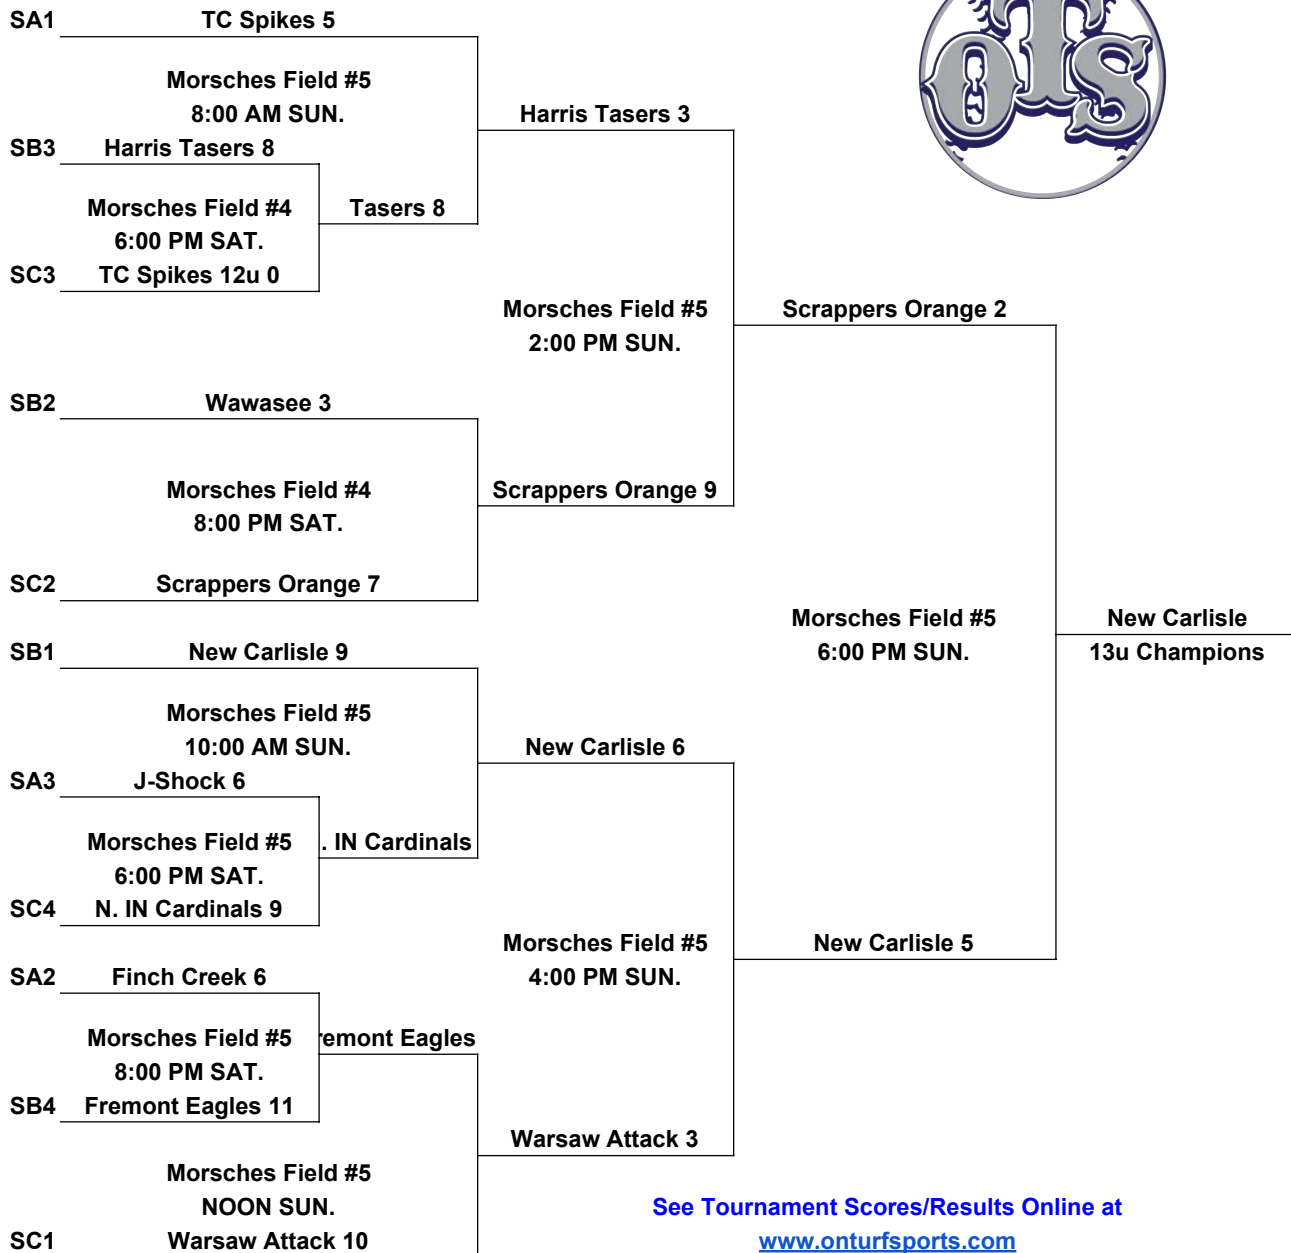

BPA BRONZE SUPER STATE

OnTurf Sports

www.onturfsports.com

13u

SINGLE ELIMINATION BRACKET

See Tournament Scores/Results Online at www.onturfsports.com

BPA BRONZE SUPER STATE

OnTurf Sports

www.onturfsports.com

14u

POOL A	WINS	LOSSES	TIES	HEAD TO HEAD		RUNS ALLOWED	RUNS SCORED	COIN FLIP	SEED
				HEAD	TAIL				
Leo Pride	1	1				14	15		SA3
J-Shock	2	0				8	28		SA1
Hammond	1	1				17	9		SA4
Dirt Dawgs	1	1				13	14		SA2
La Porte	0	2				23	9		SA5

[MORSCHES PARK - 1305 East State Road 205, Columbia City, IN 46725](#)

SAT.

Field #4

8:00 AM	5 Dirt Dawgs vs Leo Pride 12
10:00 AM	3 Leo Pride vs Hammond 9
NOON	14 J-Shock vs La Porte 8
2:00 PM	1 La Porte vs Dirt Dawgs 9
4:00 PM	0 Hammond vs J-Shock 14

All Games Times are Eastern Standard Time

One Hour and 45 minute Time Limit (ALL GAMES)

Coin Flip in Pool. Higher Seed is home in the Bracket

Games may start early as time permits

Run Rule: 12 runs after 3 innings, 10 after 4, 8 after 5

Games may end in a tie in pool play. A tie game is scored as 0.5 win and 0.5 lose

In age divisions 13 above, pitchers will be allowed to pitch twelve (12) innings in two (2) consecutive days

International Tie Breaker - Start inning with last recorded batted out as Runner on 2nd Base with No outs.

NO STEEL CLEATS on Portable Mounds

SINGLE ELIMINATION BRACKET