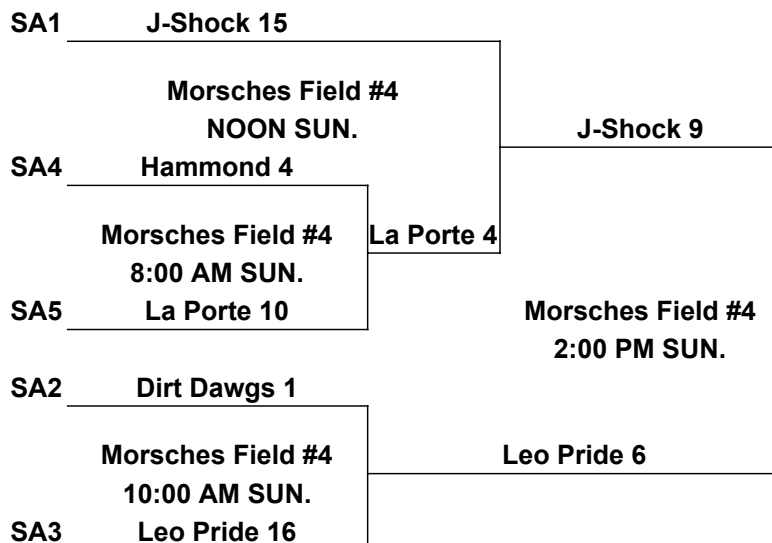

BPA BRONZE SUPER STATE

OnTurf Sports

www.onturfsports.com

14u

POOL A	WINS	LOSSES	TIES	HEAD TO HEAD		RUNS ALLOWED	RUNS SCORED	COIN FLIP	SEED
				HEAD	TAIL				
Leo Pride	1	1				14	15		SA3
J-Shock	2	0				8	28		SA1
Hammond	1	1				17	9		SA4
Dirt Dawgs	1	1				13	14		SA2
La Porte	0	2				23	9		SA5

[MORSCHES PARK - 1305 East State Road 205, Columbia City, IN 46725](#)

SAT.

Field #4

8:00 AM	5 Dirt Dawgs vs Leo Pride 12
10:00 AM	3 Leo Pride vs Hammond 9
NOON	14 J-Shock vs La Porte 8
2:00 PM	1 La Porte vs Dirt Dawgs 9
4:00 PM	0 Hammond vs J-Shock 14

All Games Times are Eastern Standard Time

One Hour and 45 minute Time Limit (ALL GAMES)

Coin Flip in Pool. Higher Seed is home in the Bracket

Games may start early as time permits

Run Rule: 12 runs after 3 innings, 10 after 4, 8 after 5

Games may end in a tie in pool play. A tie game is scored as 0.5 win and 0.5 lose

In age divisions 13 above, pitchers will be allowed to pitch twelve (12) innings in two (2) consecutive days

International Tie Breaker - Start inning with last recorded batted out as Runner on 2nd Base with No outs.

NO STEEL CLEATS on Portable Mounds

SINGLE ELIMINATION BRACKET

J-Shock
14u CHAMPION

www.onturfsports.com

Check out the Game Scores Online