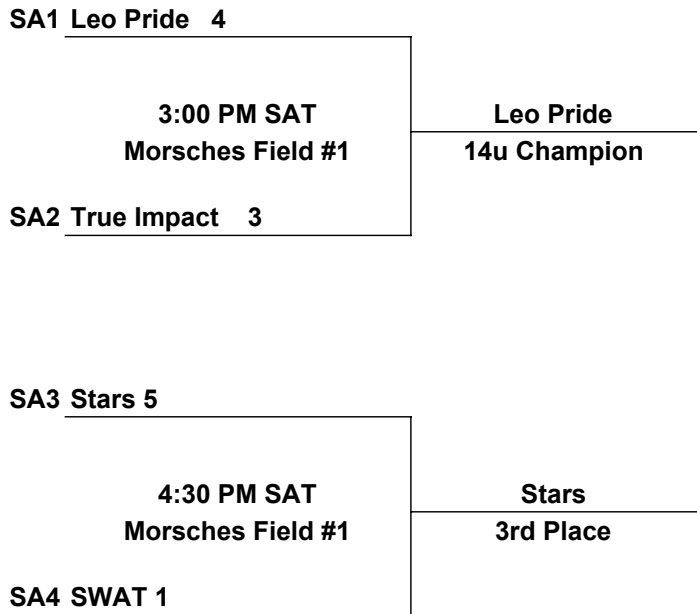

SINGLE ELIMINATION GAME

www.onturfsports.com