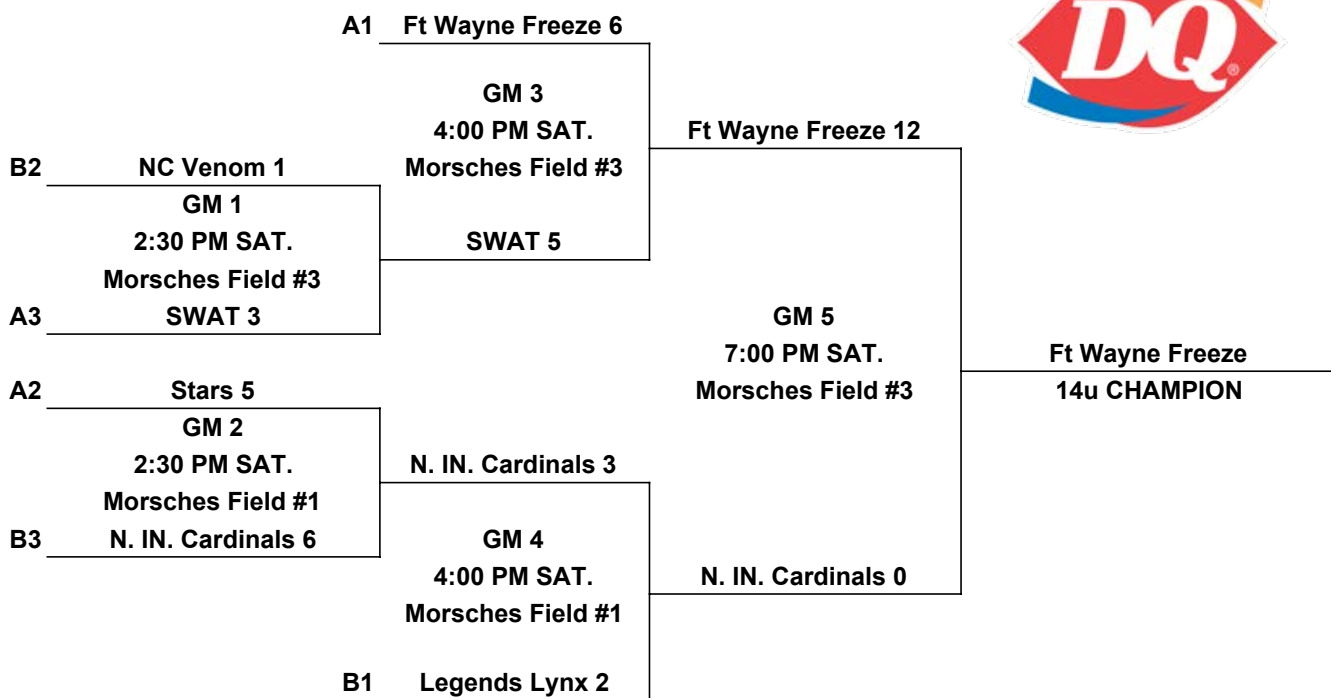

NSA Spring Fling Softball

OnTurf Sports

14u

www.onturfsports.com

MORSCHES PARK - 1305 East State Road 205, Columbia City, IN 46725

	WINS	LOSSES	TIES	RUNS ALLOWED	RUNS SCORED	COIN FLIP	SEED FINISH
POOL A							
Stars	1	1		0	11		A2
Ft Wayne Freeze	2	0		6	27		A1
SWAT	0	2		11	0		A3
POOL B							
NC Venom	1	1		6	9		B2
Northern Indiana Cardinals	0	2		8	2		B3
Legends Lynx	2	0		2	15		B1

FRI. **Field #3**
 6:00 PM 11 Stars vs SWAT 0
 7:30 PM 2 N. IN. Cardinals vs NC Venom 8

SAT. **Field #3**
 8:00 AM 6 SWAT vs Ft Wayne Freeze 9
 9:30 AM 1 N. IN. Cardinals vs Legends Lynx 11
 11:00 AM 18 Ft Wayne Freeze vs Stars 0
 12:30 PM 1 NC Venom vs Legends Lynx 4

75 Minute Time Limit in Pool Play and in Bracket Play

Coin Flip in Pool. Higher Seed is home in the Bracket

Games may start early as time permits

Run Rule: 12 runs after 3 innings, 10 after 4, 8 after 5

Ties recorded after time limit or 7 innings of play in the pool

NSA Spring Fling Softball

OnTurf Sports

14u

www.onturfsports.com

**IF either Seed A1 loses GM 3 or
Seed B1 loses GM 4 then GM 6
IF both Seed A1 and B1 win, No GM 6**

www.onturfsports.com

MORSCHES PARK - 1305 East State Road 205, Columbia City, IN 46725