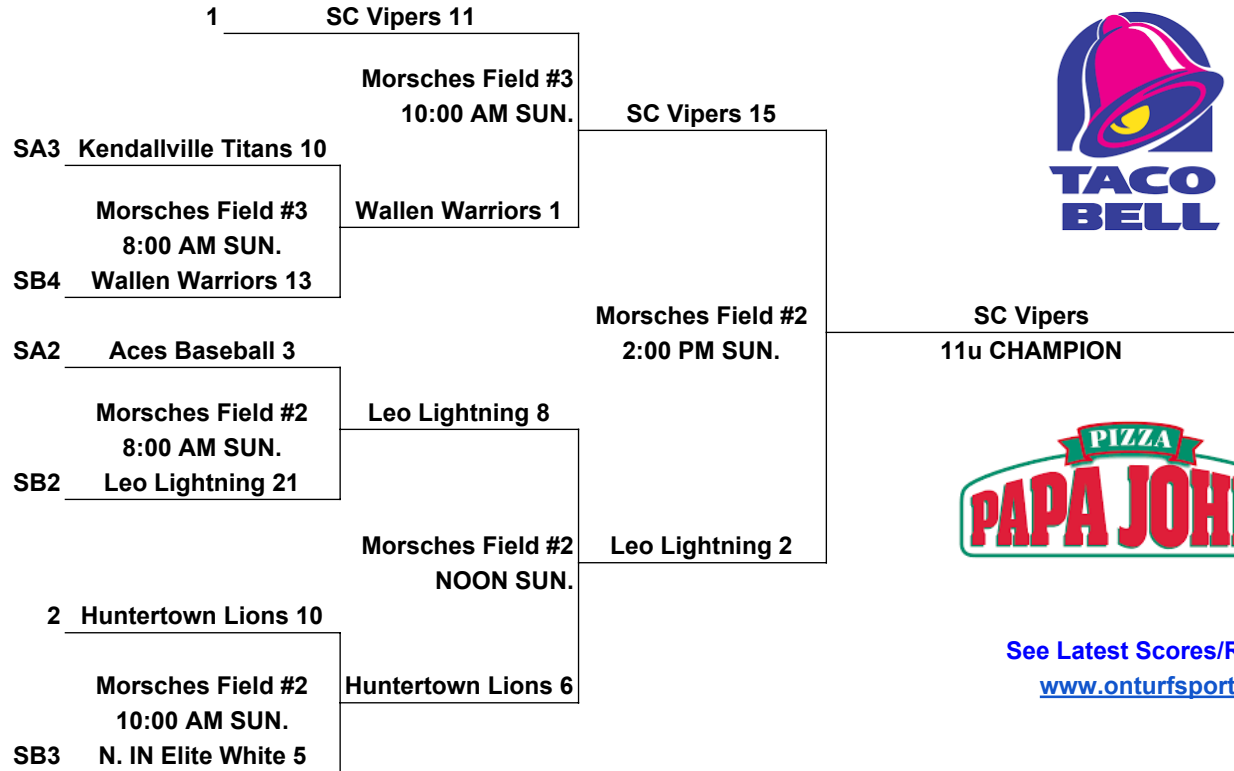

www.onturfsports.com

Check out the Game Scores Online

OnTurf Classic powered by DICK'S Sporting Goods

www.onturfsports.com

11u

TIE-BREAKER ORDER

	WINS	LOSSES	TIES	HEAD TO HEAD	RUNS ALLOWED	RUNS SCORED	COIN FLIP	SEED
Pool A								
Aces Baseball	1	1			21	15		SA2
SC Vipers	2	0			10	29		SA1
Kendallville Titans	0	2			23	10		SA3
Pool B								SEED
Huntertown Lions	2	0			12	18		SB1
Wallen Warriors	0	2			18	8		SB4
Leo Lightning	1	1			12	21		SB2
N. IN Elite White	1	1			17	12		SB3

[MORSCHES PARK - 1305 East State Road 205, Columbia City, IN 46725](#)

SAT.

Field #3

8:00 AM 8 Huntertown Lions vs Wallen Warriors 3
 10:00 AM 5 Wallen Warriors vs N. IN Elite White 10
 NOON 9 Leo Lightning vs Huntertown Lions 10
 2:00 PM 2 N. IN Elite White vs Leo Lightning 12

SAT.

Field #2

8:00 AM 8 Aces Baseball vs Kendallville Titans 7
 10:00 AM 3 Kendallville Titans vs SC Vipers 15
 NOON 14 SC Vipers vs Aces Baseball 7

Pool Finish Seed #
 SA1, SB1 1 or 2

Based on the Pool Finish, the #1 and #2 seed for the bracket will be determined by comparing the SA1 against SB1 with runs allowed (RA) then runs scored (RS). IF still a tie after comparing RA and RS, then the tie is broken by a coin toss.

See Latest Scores/Results at
www.onturfsports.com

International Tie Breaker - Start inning with last recorded batted out as Runner on 2nd Base with No outs.