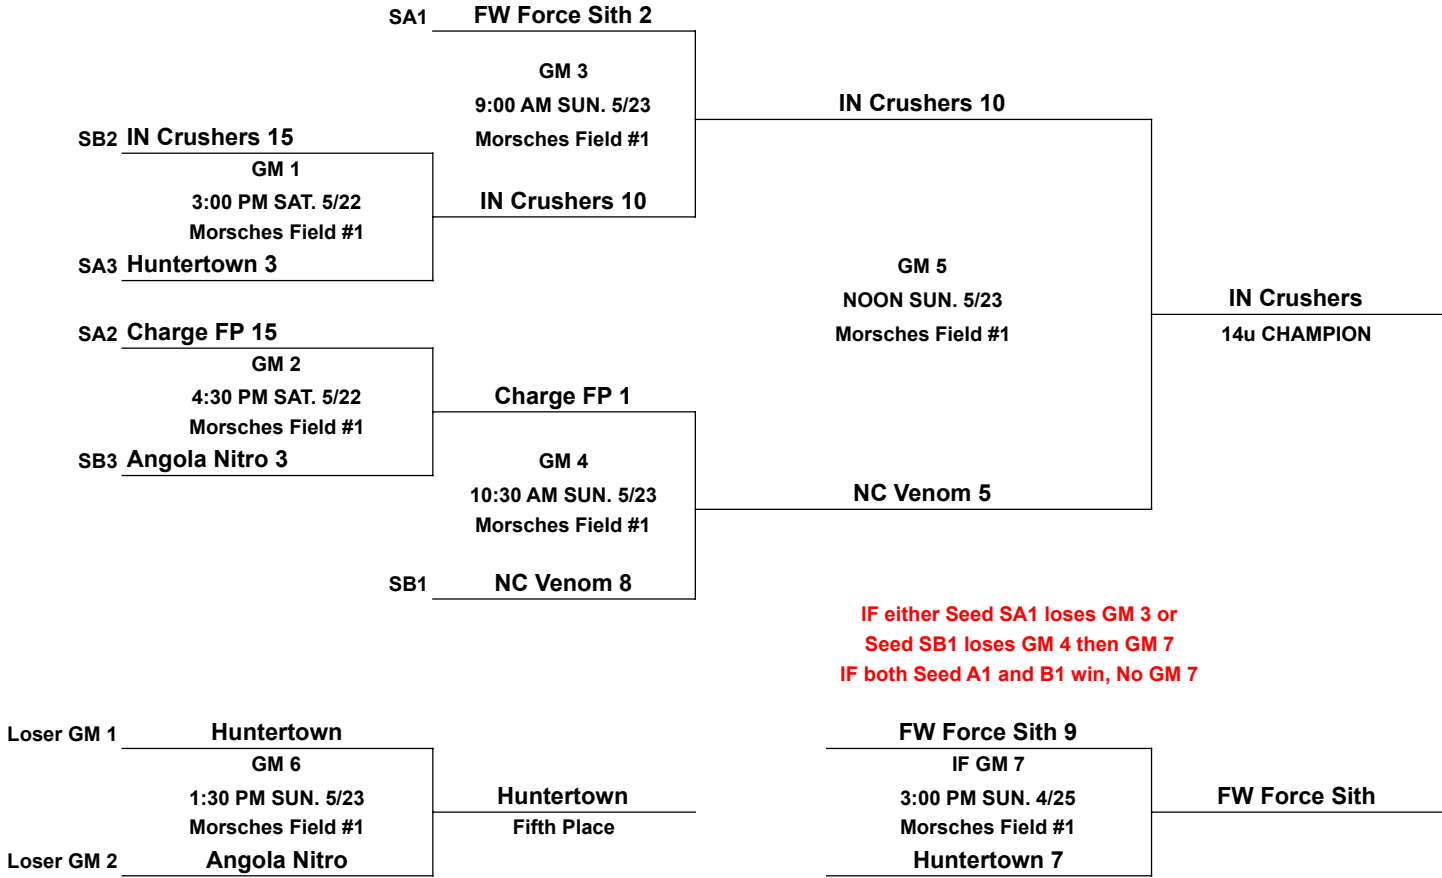

POWER SURGE SOFTBALL

powered by OnTurf Sports

www.onturfsports.com

14u

TIE BREAKERS IN ORDER

POOL A

FW Force Sith
Huntertown
Charge FP

POOL B

NC Venom
IN Crushers
Angola Nitro

	WINS	LOSSES	TIES	HEAD to HEAD	RUNS ALLOWED	RUNS SCORED	COIN FLIP	SEED FINISH
FW Force Sith	2	0			12	17		SA 1
Huntertown	0	2			15	8		SA 3
Charge FP	1	1			11	13		SA 2
NC Venom	2	0			1	19		SB 1
IN Crushers	1	1			9	13		SB 2
Angola Nitro	0	2			24	2		SB 3

[MORSCHES PARK - 1305 East State Road 205, Columbia City, IN 46725](#)

Fri 5/21

Field #1

6:00 PM 5 Huntertown vs FW Force Sith 9
7:30 PM 12 NC Venom vs Angola Nitro 0

Sat 5/22

Field #1

9:00 AM 6 Charge FP vs Huntertown 3
10:30 AM 1 IN Crushers vs NC Venom 7
NOON 8 FW Force Sith vs Charge FP 7
1:30 PM 12 IN Crushers vs Angola Nitro 2

75 Minute Time Limit in Pool Play and in Bracket Play

Coin Flip in Pool. Higher Seed is home in the Bracket

Games may start early as time permits

Run Rule: 12 runs after 3 innings, 10 after 4, 8 after 5

Teams may bat their entire roster

Pool Play Only: Ties recorded after time limit or 7 innings of play

Bracket Play Only: If a tie game after time limit or 7 innings whichever comes first, international tie breaker is last batted out on second base with one out.

High school rules will be followed except for those noted above.

Huntington University &
Manchester University
Sept. 11, 2021

POWER SURGE SOFTBALL

powered by OnTurf Sports
www.onturfsports.com

14u

SINGLE ELIMINATION BRACKET

www.onturfsports.com

[MORSCHES PARK - 1305 East State Road 205, Columbia City, IN 46725](http://www.onturfsports.com)