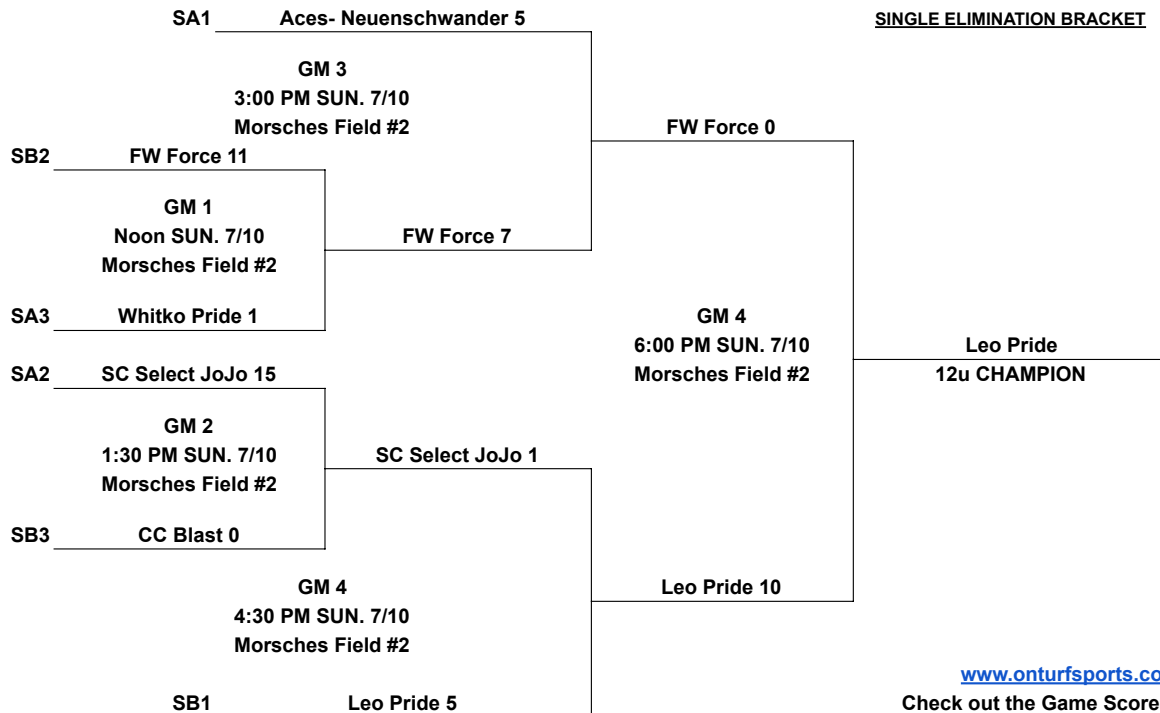

Sat 7/9

Field #2

Noon 2 FW Force vs Leo Pride 9  
 1:30 PM 16 FW Force vs CC Blast 3  
 3:00 PM 12 Leo Pride vs CC Blast 0  
 4:30 PM 1 Whitko Pride vs Aces- Neuenschwander 22  
 6:00 PM 9 Aces- Neuenschwander vs SC Select JoJo 5  
 7:30 PM 13 SC Select JoJo vs Whitko Pride 0

**75 minute Time Limit All Games**

Coin Flip in Pool. Higher Seed is home in the Bracket

Games may start early as time permits

Run Rule: 12 runs after 3 innings, 10 after 4, 8 after 5

Pool Play Only: Ties recorded after time limit or 7 innings of play

Bracket Play Only: If a tie game after time limit or 7 innings whichever comes first, international tie breaker is last batted out on second base with one out.

Teams may bat their entire roster

High school rules will be followed except for those noted above.