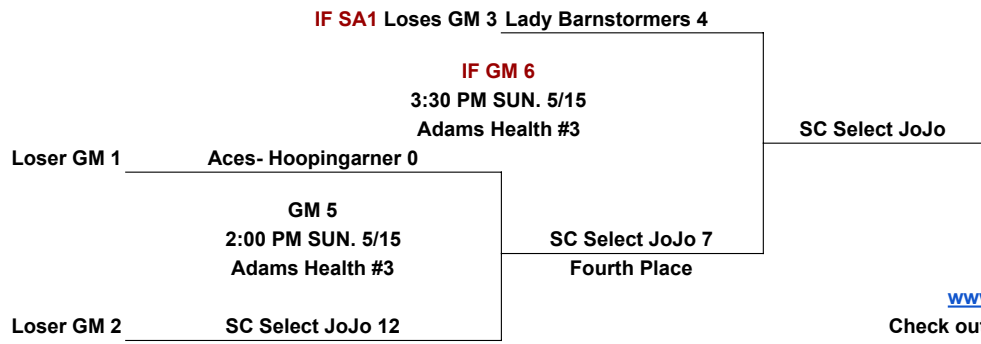

www.onturfsports.com

Check out the Game Scores Online

DIAMOND GLADIATORS SOFTBALL

powered by OnTurf Sports

www.onturfsports.com

14u

POOL A

FW Fury
Aces - Garza
FW Force-Sith
Northeast Fusion

TIE BREAKERS IN ORDER								
WINS	LOSSES	TIES	HEAD to HEAD	RUNS ALLOWED	RUNS SCORED	COIN FLIP	SEED FINISH	
0	2			17	8		SA3	
2	0			4	15		SA1	
2	0			11	19		SA2	
0	2			17	7		SA4	

[Hanna Nuttman Park - 1363 N Washington St, Decatur, IN 46733](#)

Sat 5/14

Field #2 RBH MEMORIAL FIELD

8:00 AM 7 Northeast Fusion vs FW Force-Sith 9
9:30 AM 10 FW Force-Sith vs FW Fury 4
11:00 AM 4 FW Fury vs Aces - Garza 7
12:30 PM 0 Northeast Fusion vs Aces - Garza 8

75 minute Time Limit All Games

Coin Flip in Pool. Higher Seed is home in the Bracket

Games may start early as time permits

Run Rule: 12 runs after 3 innings, 10 after 4, 8 after 5

Pool Play Only: Ties recorded after time limit or 7 innings of play

Bracket Play Only: If a tie game after time limit or 7 innings whichever comes first, international tie breaker is last batted out on second base with one out.

Teams may bat their entire roster

High school rules will be followed except for those noted above.

SA2 FW Force-Sith 8

GM 1
8:00 AM SUN. 5/15
RBH Memorial Field #2

SA3 FW Fury 5

FW Force-Sith 2

GM 3
11:00 AM SUN. 5/15
RBH Memorial Field #2

Aces - Garza
14u CHAMPION

SA1 Aces - Garza 8

GM 2
9:30 AM SUN. 5/15
RBH Memorial Field #2

Aces - Garza 6

SA4 Northeast Fusion 2

Loser GM 1 FW Fury 2

GM 4
12:30 PM SUN. 5/15
RBH Memorial Field #2

Northeast Fusion
Third Place

Loser GM 2 Northeast Fusion 7