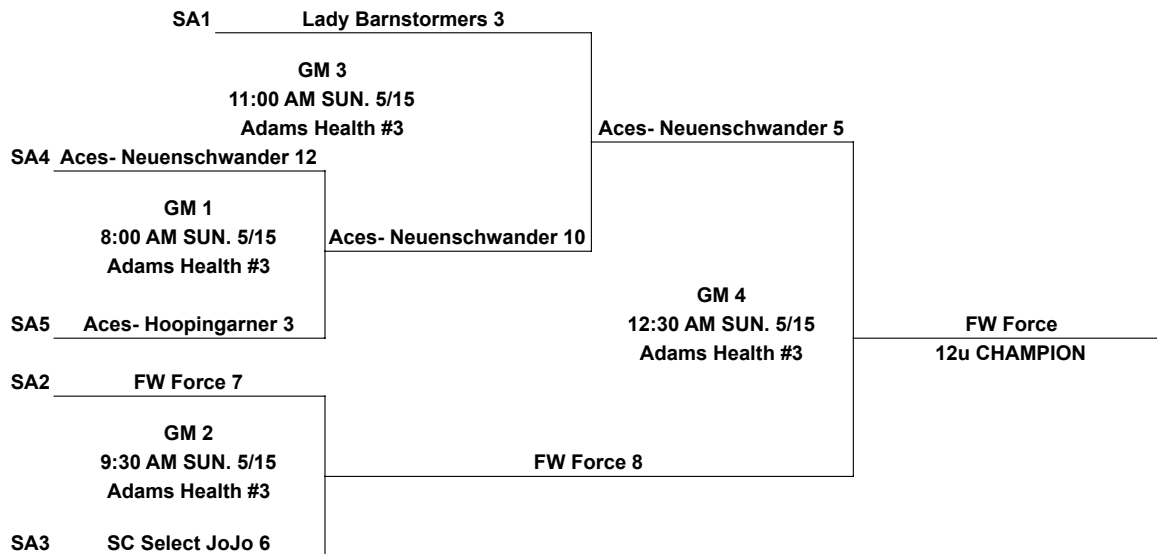

DIAMOND GLADIATORS SOFTBALL

powered by OnTurf Sports
www.onturfsports.com

12u

TIE BREAKERS IN ORDER

POOL A

	Wins	Losses	Ties	HEAD TO HEAD	RUNS ALLOWED	RUNS SCORED	COIN FLIP	SEED
FW Force	2	0			5	16		SA2
Lady Barnstormers	2	0			1	23		SA1
Aces- Neuenschwander	0	2			16	5		SA4
SC Select JoJo	1	1			7	16		SA3
Aces- Hoopingarner	0	2			31	0		SA5

[Hanna Nuttman Park - 1363 N Washington St, Decatur, IN 46733](#)

Sat 5/14

Field #3 ADAMS HEALTH

- 8:00 AM 9 FW Force vs Aces- Neuenschwander 4
- 9:30 AM 1 Aces- Neuenschwander vs Lady Barnstormers 7
- 11:00 AM 0 Aces- Hoopingarner vs Lady Barnstormers 16
- 12:30 PM 0 Aces- Hoopingarner vs SC Select JoJo 15
- 2:00 PM 1 SC Select JoJo vs FW Force 7

75 minute Time Limit All Games

Coin Flip in Pool. Higher Seed is home in the Bracket

Games may start early as time permits

Run Rule: 12 runs after 3 innings, 10 after 4, 8 after 5

Pool Play Only: Ties recorded after time limit or 7 innings of play

Bracket Play Only: If a tie game after time limit or 7 innings whichever comes first, international tie breaker is last batted out on second base with one out.

Teams may bat their entire roster

High school rules will be followed except for those noted above.

SINGLE ELIMINATION BRACKET