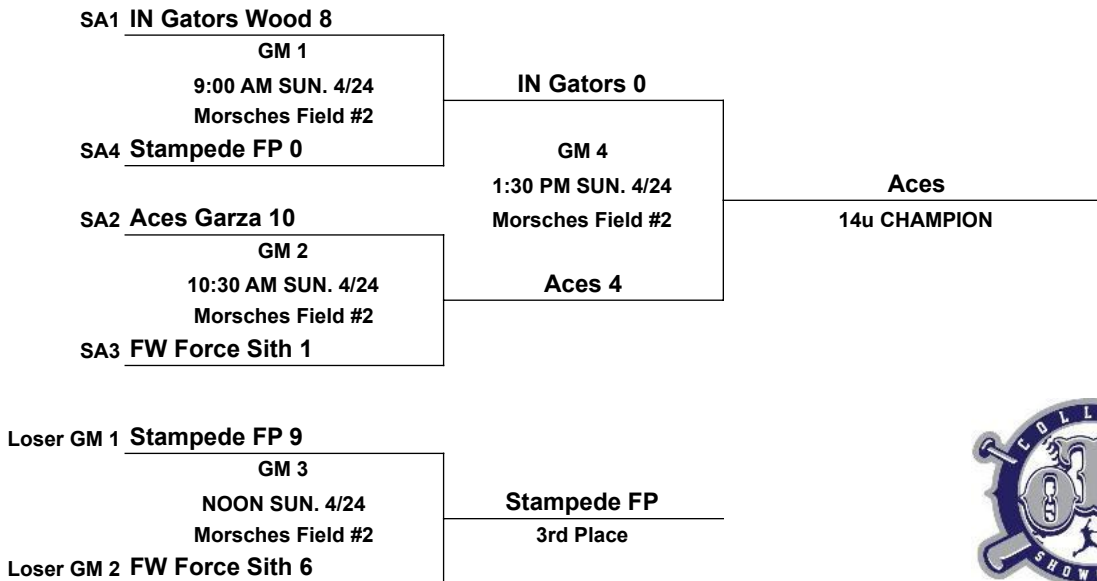

[MORSCHES PARK - 1305 East State Road 205, Columbia City, IN 46725](#)

SAT. 4/23

Field #2

9:00 AM 3 IN Gators Wood vs Aces Garza 2
10:30 AM 11 Aces Garza vs Stampede FP 2
NOON 7 Stampede FP vs FW Force Sith 14
1:30 PM 6 FW Force Sith vs IN Gators Wood 10

75 Minute Time Limit in Pool Play and in Bracket Play

Coin Flip in Pool. Higher Seed is home in the Bracket Games may start early as time permits

Run Rule: 12 runs after 3 innings, 10 after 4, 8 after 5

Ties recorded after time limit or 7 innings of play in the pool

Teams may bat their entire roster

High school rules will be followed except for those noted above.

Manchester University
Sept. 11, 2022

GOLD SPIKES SOFTBALL

powered by OnTurf Sports
www.onturfsports.com

14u

SINGLE ELIMINATION BRACKET

Manchester University
Sept. 11, 2022

www.onturfsports.com

[MORSCHES PARK - 1305 East State Road 205, Columbia City, IN 46725](#)