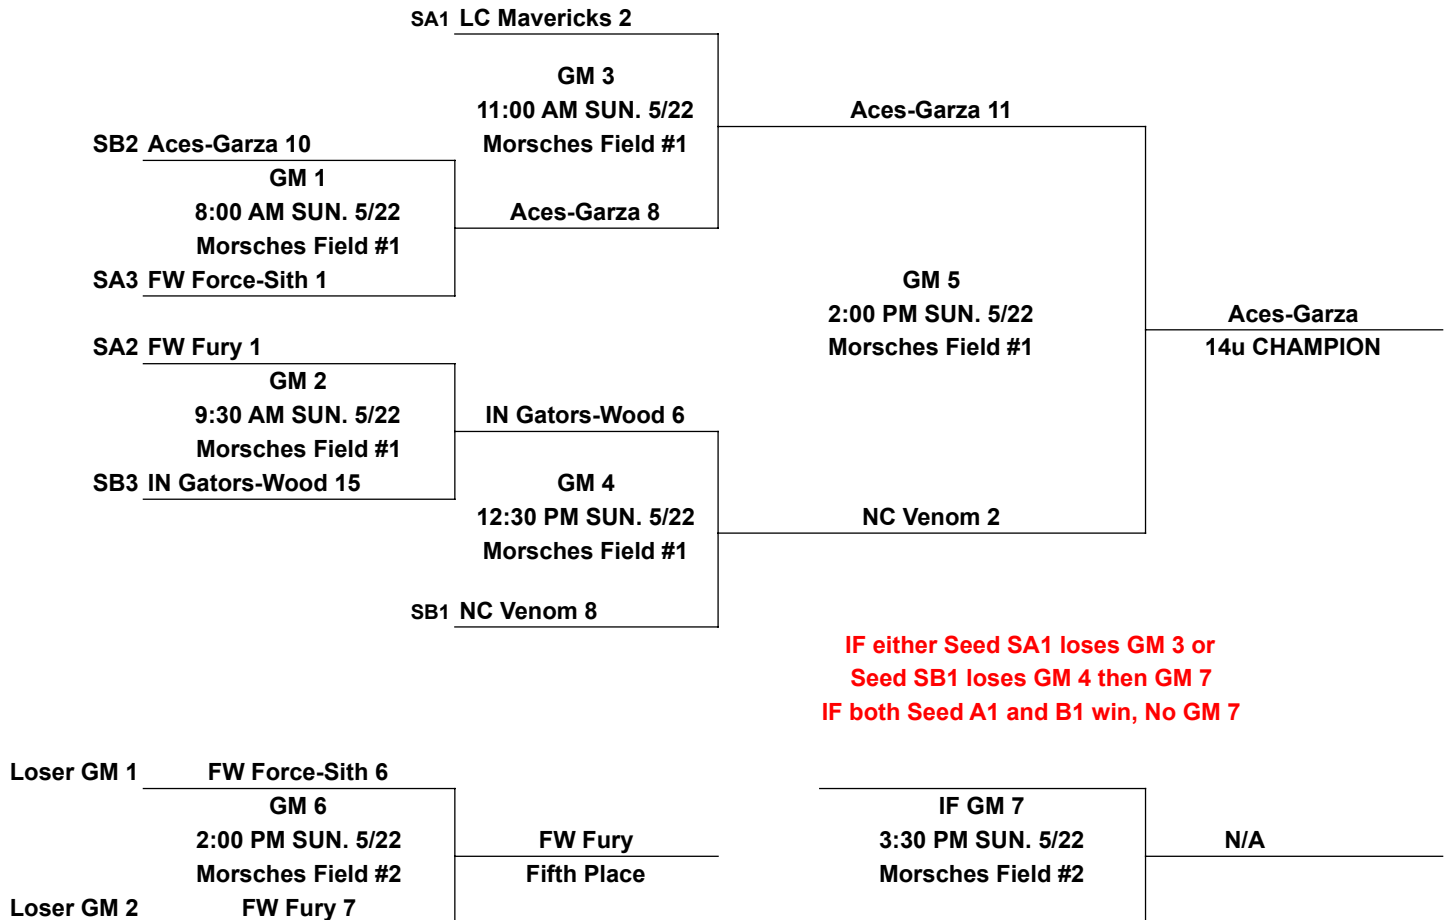

FW Force-Sith

POOL B

NC Venom

IN Gators-Wood

Aces-Garza

WINS	LOSSES	TIES	HEAD to HEAD	RUNS ALLOWED	RUNS SCORED	COIN FLIP	SEED FINISH
2	0			8	13		SA1
1	1			16	14		SA2
0	2			19	16		SA3
2	0			4	14		SB1
0	2			15	3		SB3
1	1			14	16		SB2

75 Minute Time Limit in Pool Play and in Bracket Play

Coin Flip in Pool. Higher Seed is home in the Bracket

Games may start early as time permits

Run Rule: 12 runs after 3 innings, 10 after 4, 8 after 5

Ties recorded after time limit or 7 innings of play in the pool

Teams may bat their entire roster

High school rules will be followed except for those noted above.

Manchester University

Sept. 10-11, 2022

POWER SURGE SOFTBALL

powered by OnTurf Sports
www.onturfsports.com

14u

SINGLE ELIMINATION BRACKET

www.onturfsports.com

[MORSCHES PARK - 1305 East State Road 205, Columbia City, IN 46725](#)